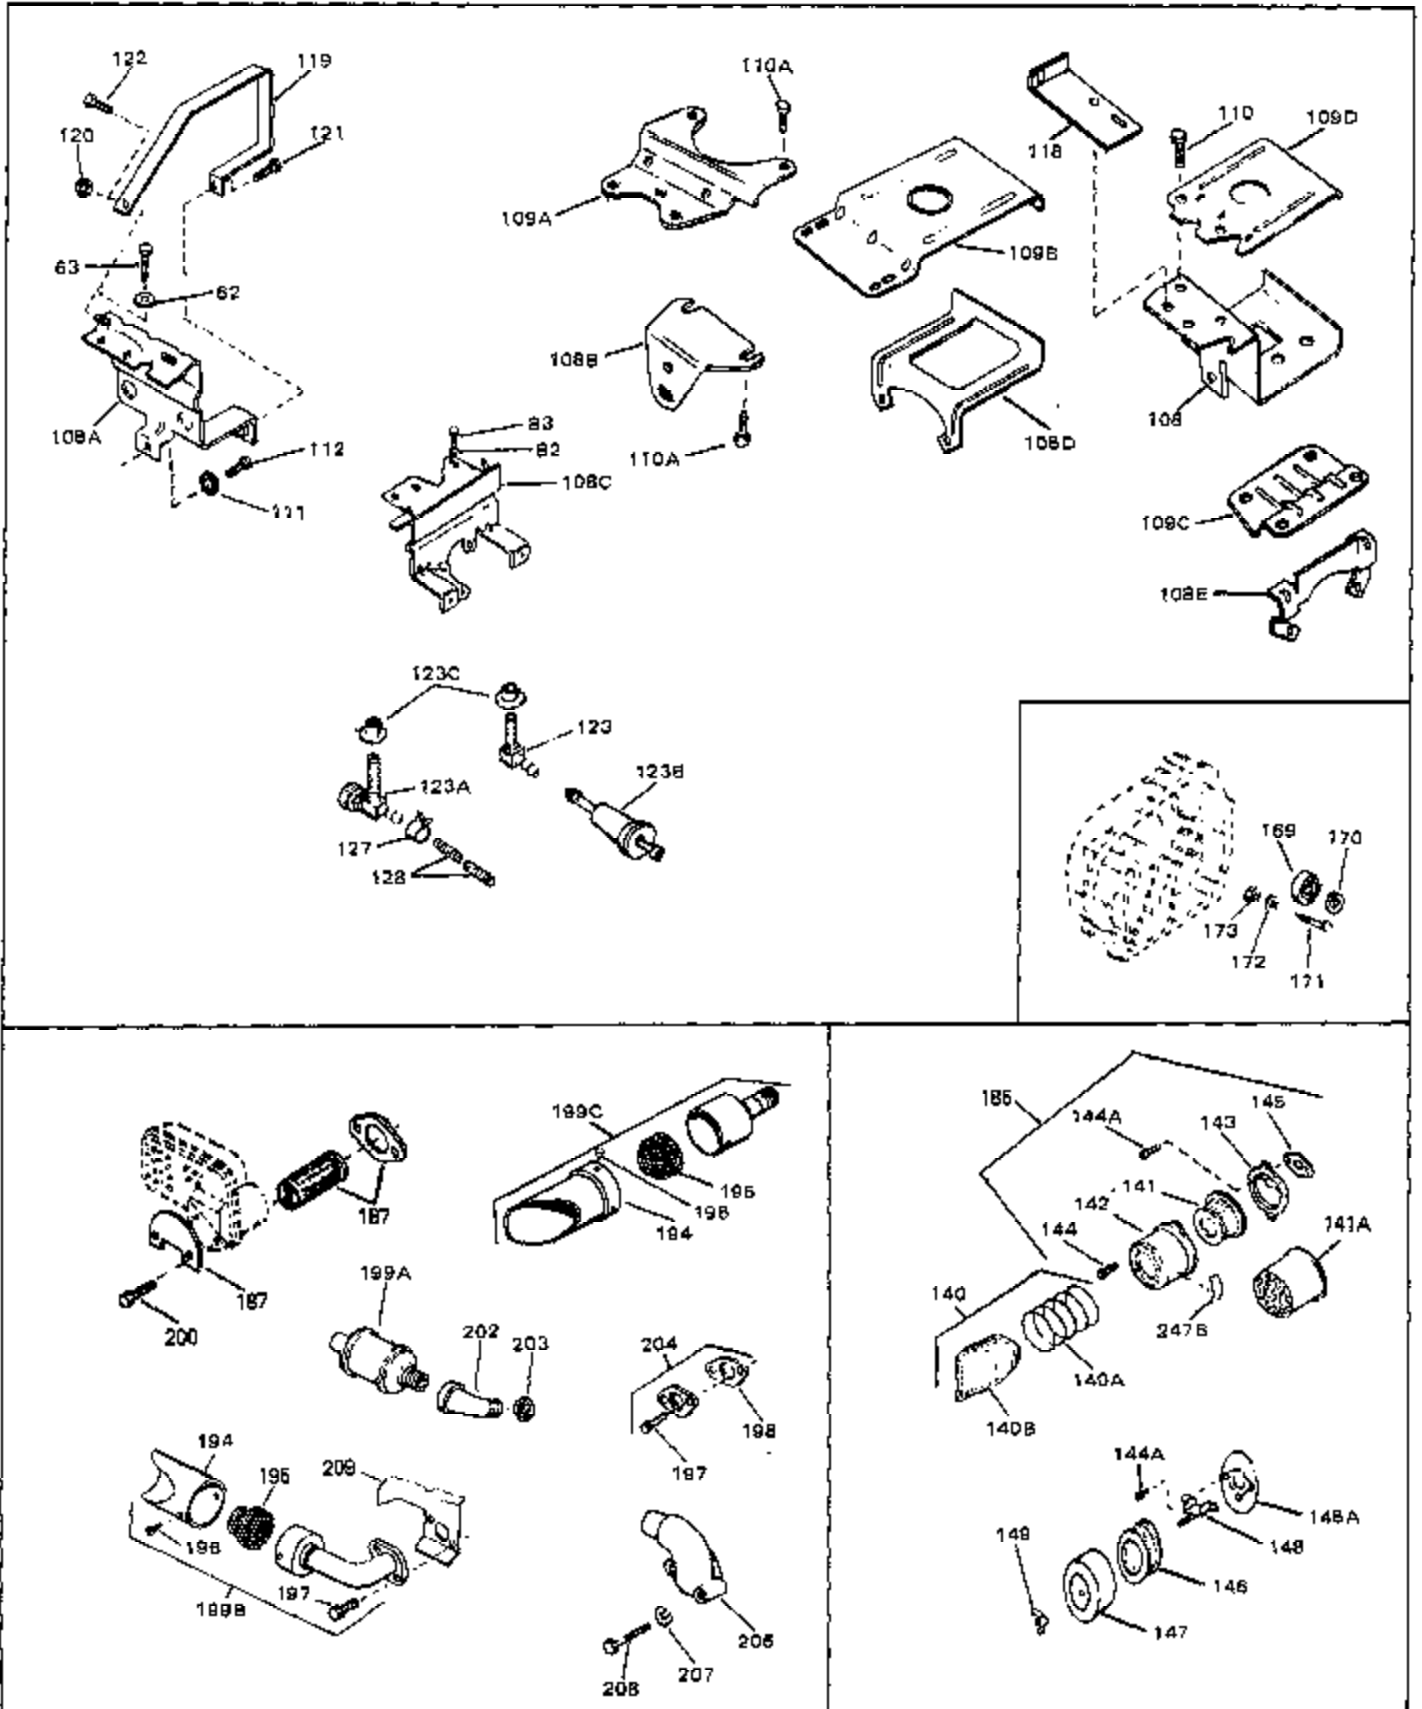

Ref #	Part Number	Qty	Description
62	26073	0	Washer, Connecting rod bolt
62	650570	0	Washer, Flat
63	650713	0	Screw, Hex hd., 5/16-18 x 5/8
63	792028	0	Screw, Hex hd. Sems, 5/16-18 x 7/8
82	26073	0	Washer, Connecting rod bolt
82	650570	0	Washer, Flat
83	650273	0	Screw
83	650713	0	Screw, Hex hd., 5/16-18 x 5/8
83	650788	0	Screw, Hex hd. spin-lock thr'd forming,
83	792028	0	Screw, Hex hd. Sems, 5/16-18 x 7/8
108	33381	0	Bracket, Lower fuel tank mtg.
109D	33383A	0	Plate, Upper fuel tank mtg.
110	30688	0	Screw, Hex hd. Sems, 1/4-20 x 1/2
112	650561	0	Screw
123	33395	0	Fitting, Fuel line
123C	33679	0	Bushing, Fuel fitting
127	26460	0	Clamp, Fuel line
128	28819	0	Spring, Fuel line
185	730127	0	Cleaner Assy., Air (Poly)
185	730164	0	Cleaner Assy., Air (Paper)
199C	391026	0	Muffler
200	650729	0	Screw
202	30209	0	Elbow, Exhaust (45°)
204	730130	0	Muffler Adapter Kit