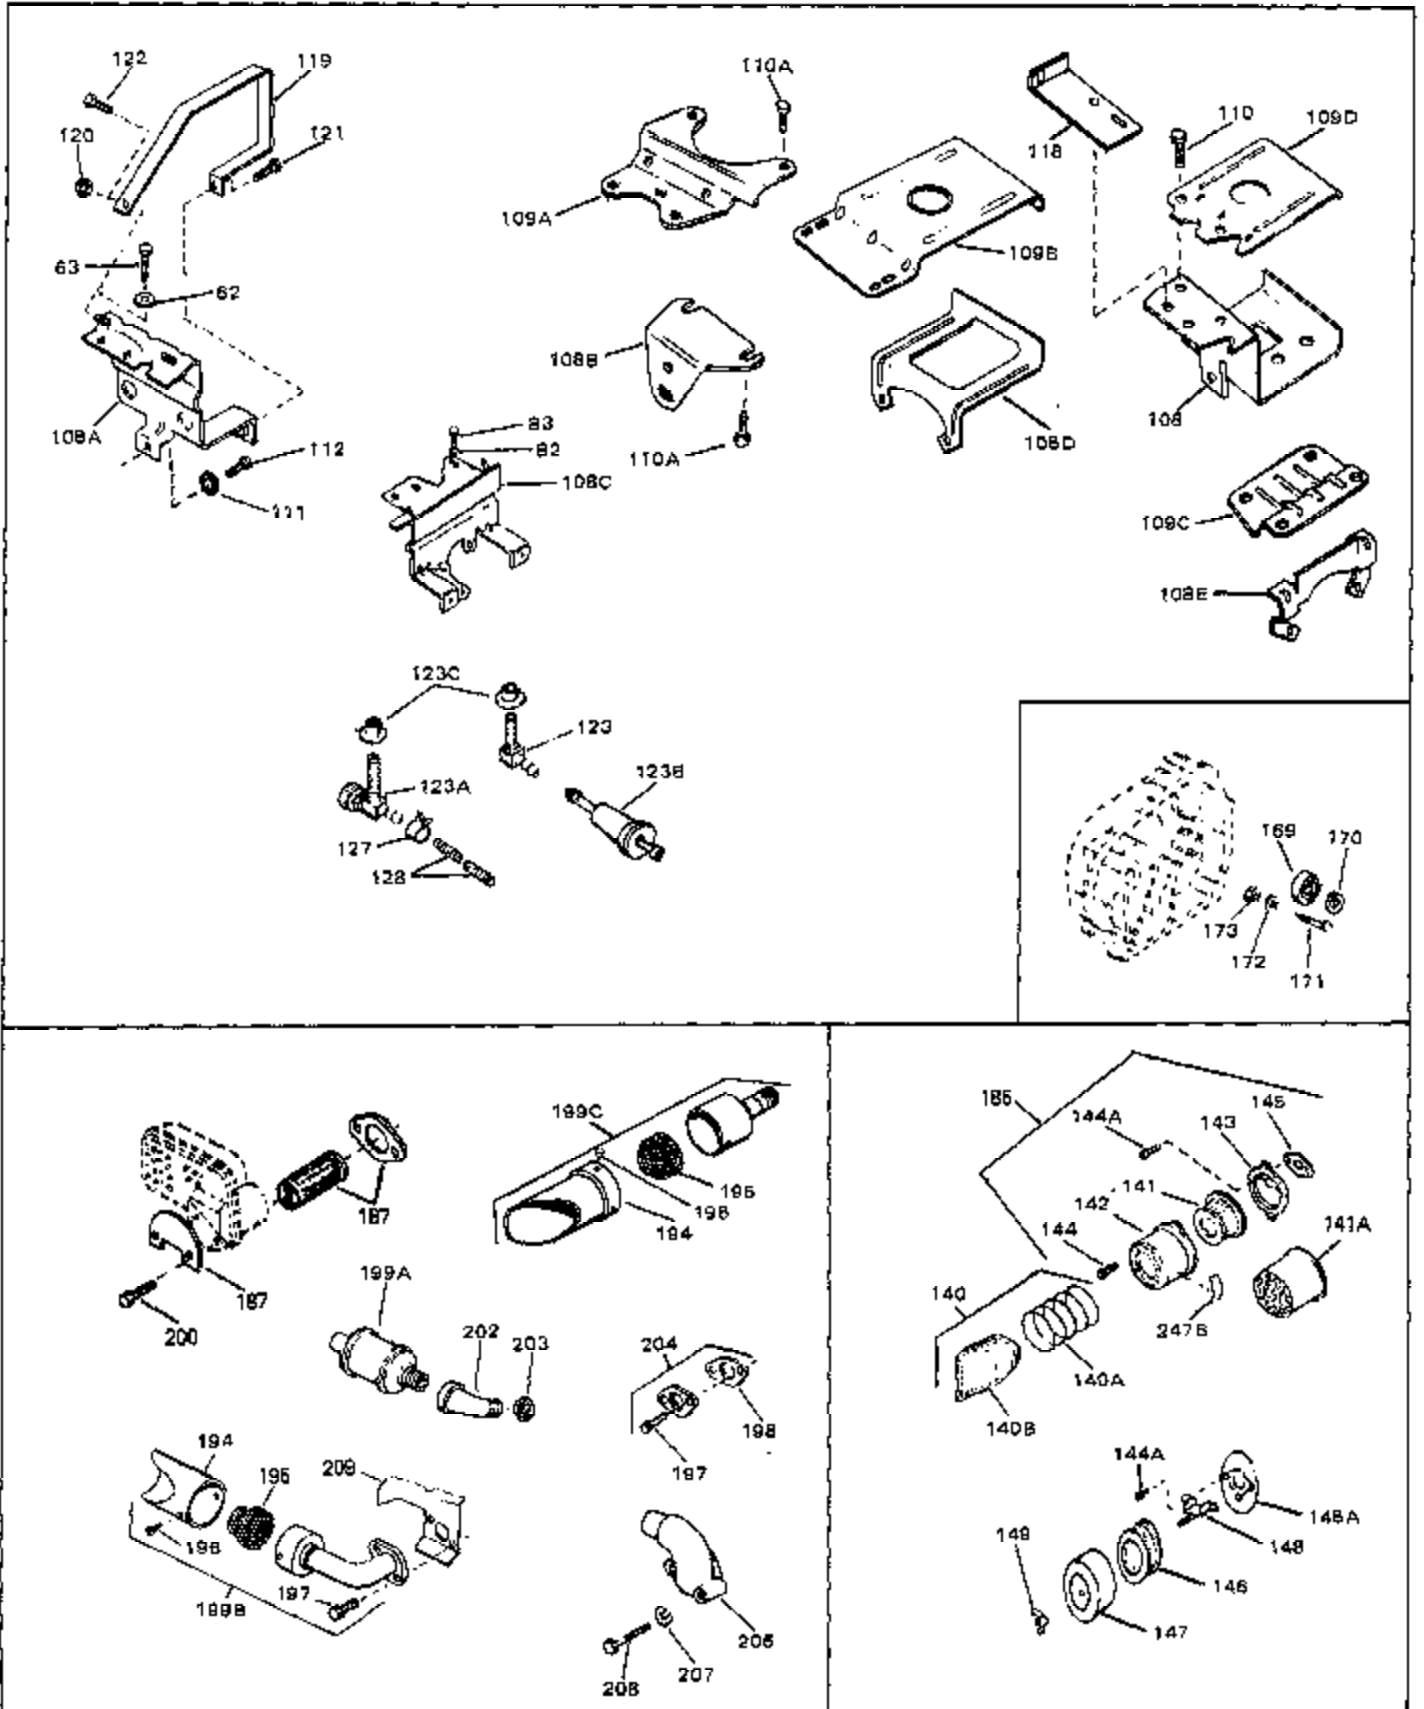

Engine Parts List #3

Ref #	Part Number	Qty	Description
62	26073	0	Washer, Connecting rod bolt
62	650570	0	Washer, Flat
63	650713	0	Screw, Hex hd., 5/16-18 x 5/8
63	792028	0	Screw, Hex hd. Sems, 5/16-18 x 7/8
82	26073	0	Washer, Connecting rod bolt
82	650570	0	Washer, Flat
83	650273	0	Screw
83	650713	0	Screw, Hex hd., 5/16-18 x 5/8
83	650788	0	Screw, Hex hd. spin-lock thr'd forming,
83	792028	0	Screw, Hex hd. Sems, 5/16-18 x 7/8
108	33381	0	Bracket, Lower fuel tank mtg.
109D	33383A	0	Plate, Upper fuel tank mtg.
110	30688	0	Screw, Hex hd. Sems, 1/4-20 x 1/2
112	650561	0	Screw
123	33395	0	Fitting, Fuel line
123C	33679	0	Bushing, Fuel fitting
127	26460	0	Clamp, Fuel line
128	28819	0	Spring, Fuel line
185	730127	0	Cleaner Assy., Air (Poly)
185	730164	0	Cleaner Assy., Air (Paper)
199C	391026	0	Muffler
200	650729	0	Screw
202	30209	0	Elbow, Exhaust (45°)
204	730130	0	Muffler Adapter Kit