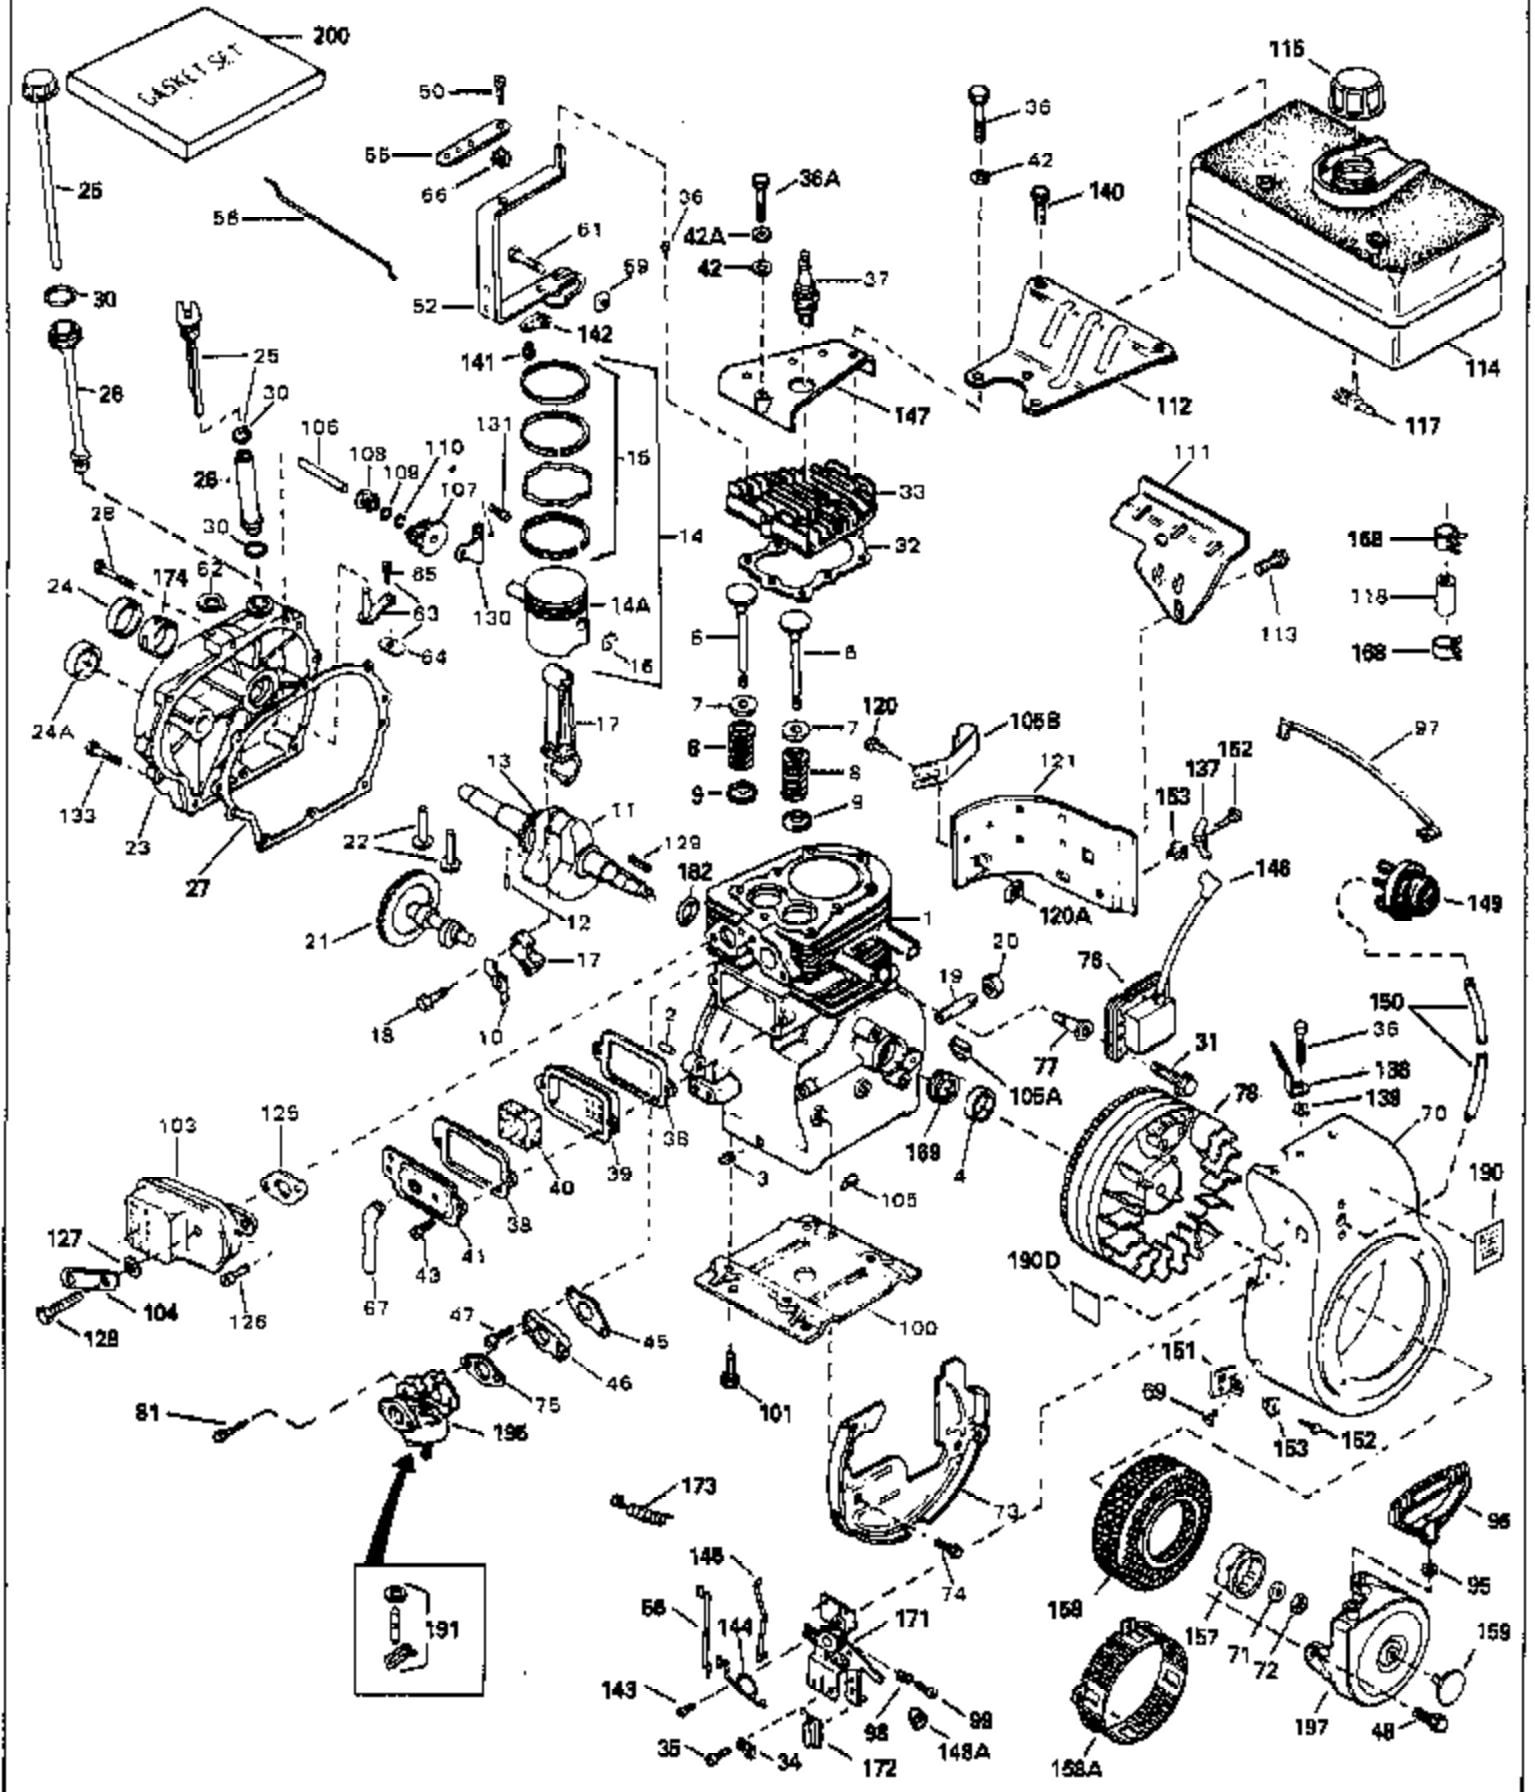

ILLUSTRATION SHOWS TYPICAL PARTS ONLY. ORDER BY PART NUMBER. PARTS NOT LISTED ARE SUPPLIED BY OEM.

Ref #	Part Number	Qty	Description
1	32586C	1	Cylinder (Incl. 2 & 20)
2	27652	2	Dowel Pin
15	30699C	1	Governor Rod (Incl. 15A & 15B)
15A	30700	1	Governor Yoke
15B	650494	1	Screw, 6-40 x 5/16"
16A	30205	1	Governor Bracket
16	32326A	1	Governor Lever
18	650548	1	Screw, 8-32 x 5/16"
20	32630	1	Oil Seal
25	35326	1	Blower Housing Baffle
26	650561	2	Screw, 1/4-20 x 5/8"
30	35272	1	Crankshaft
35	29826	1	Screw, 10-32 x 3/4"
36	29918	1	Lock Washer
37	29216	1	Lock Nut, 10-32
38	29642	1	Retaining Ring
40	34517	1	Piston, Pin & Ring Set (Std.)
40	34518	1	Piston, Pin & Ring Set (.010" OS)
40	34519	1	Piston, Pin & Ring Set (.020" OS)
41	32592B	1	Piston & Pin Ass'y. (Std.) (Incl. 43)
41	32593B	1	Piston & Pin Ass'y. (.010" OS) (Incl. 43)
41	32594B	1	Piston & Pin Ass'y. (.020" OS) (Incl. 43)
42	32595	1	Ring Set (Std.)
42	32596	1	Ring Set (.010" OS)
42	32597	1	Ring Set (.020" OS)
43	27888	2	Piston Pin Retaining Ring
45	32591C	1	Connecting Rod Ass'y. (Incl. 46 & 49)
46	650662C	2	Connecting Rod Bolt
48	34034	2	Valve Lifter
49	34242	1	Oil Dipper
50	32115	1	Camshaft (MCR)
60	30622A	1	Blower Housing Extension
65	650128	1	Screw, 10-24 x 1/2"
69	30684	1	* Cylinder Cover Gasket
70	31303C	1	Cylinder Cover (Incl. 71, 75 & 80)
71	31546	1	Crankshaft Bushing
72	27642	2	Oil Drain Plug
75	28427	1	Oil Seal
80	31845	1	Governor Shaft
81	30590A	1	Washer
82	30591	1	Governor Gear Ass'y. (Incl. 81)
83	30588A	1	Governor Spool
84	29193	1	Retaining Ring
86	650488	7	Screw, 1/4-20 x 1-1/4"
87	650493	1	Screw, 1/4-20 x 1-3/4"
89	32589	1	Flywheel Key
90	611087	1	Flywheel
92	650815	1	Belleville Washer
93	8116	1	Flywheel Nut
94	33450	1	Lock Nut, 10-32
95	30886A	1	Extension Spring
96	30845A	1	R.P.M. Adjusting Bolt
99	32328	1	R.P.M. Adjusting Bracket
100	34443A	1	Solid State Ignition
101	610118	1	Spark Plug Cover
102	650872	2	Solid State Mounting Stud
103	650814	2	Screw, Torx T-15, 10-24 x 1"
119	32631A	1	* Cylinder Head Gasket