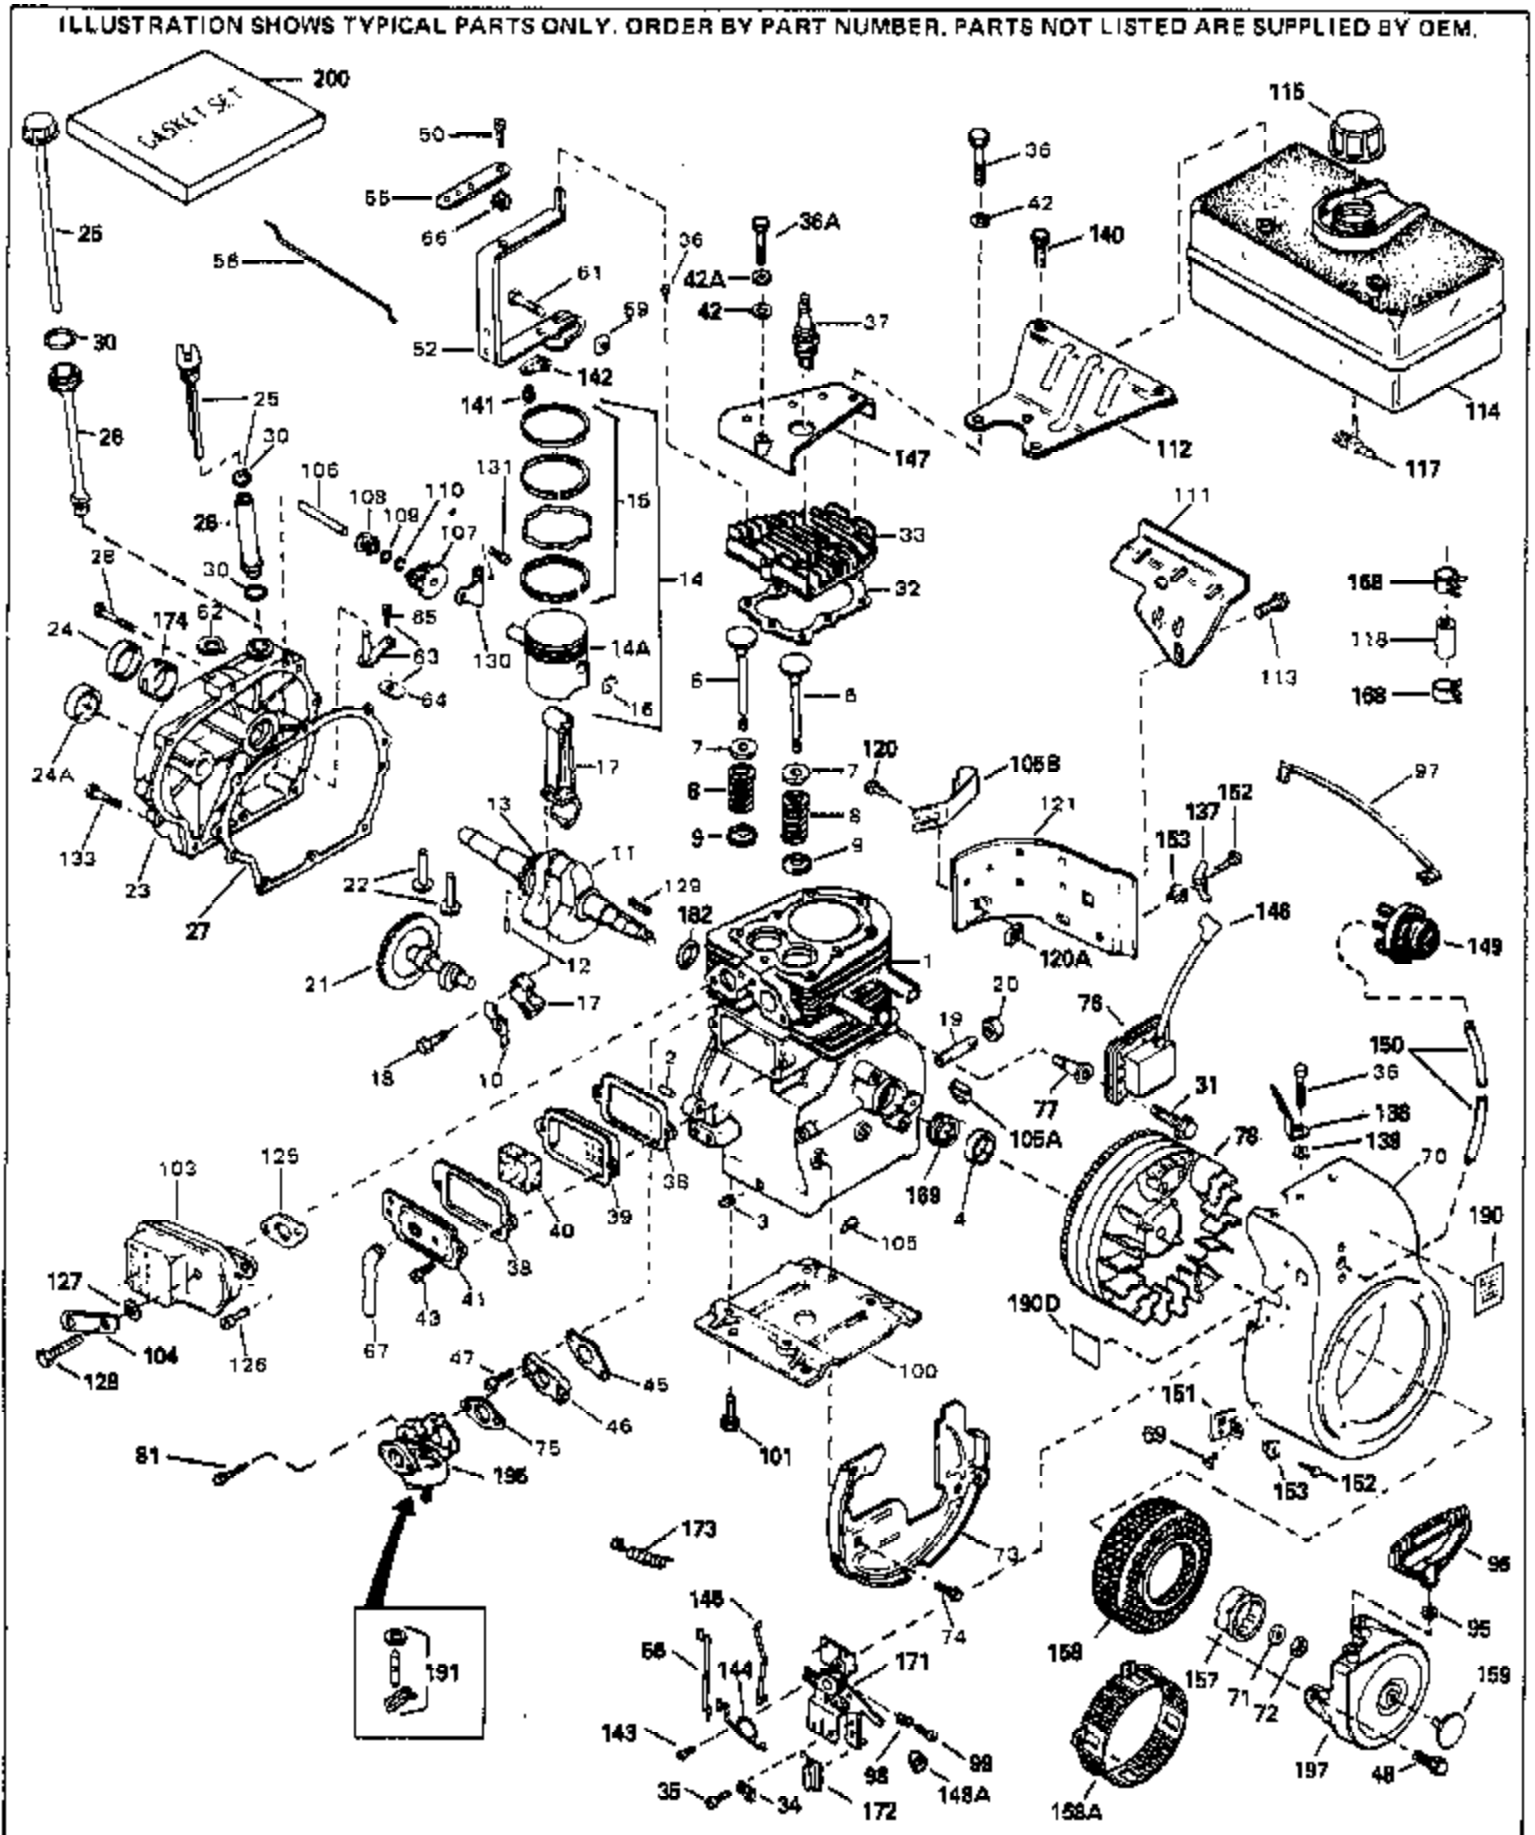

## Engine Parts List

Ref #	Part Number	Qty	Description
1	32586C	1	Cylinder (Incl. 2 & 20)
2	27652	2	Dowel Pin
15	30699C	1	Governor Rod (Incl. 15A & 15B)
15A	30700	1	Governor Yoke
15B	650494	1	Screw, 6-40 x 5/16"
16	32326A	1	Governor Lever
16A	30205	1	Governor Bracket
18	650548	1	Screw, 8-32 x 5/16"
20	32630	1	Oil Seal
25	35326	1	Blower Housing Baffle
26	650561	2	Screw, 1/4-20 x 5/8"
30	35272	1	Crankshaft
35	29826	1	Screw, 10-32 x 3/4"
36	29918	1	Lock Washer
37	29216	1	Lock Nut, 10-32
38	29642	1	Retaining Ring
40	34517	1	Piston, Pin & Ring Set (Std.)
40	34518	1	Piston, Pin & Ring Set (.010" OS)
40	34519	1	Piston, Pin & Ring Set (.020" OS)
41	32592B	1	Piston & Pin Ass'y. (Std.) (Incl. 43)
41	32593B	1	Piston & Pin Ass'y. (.010" OS) (Incl. 43)
41	32594B	1	Piston & Pin Ass'y. (.020" OS) (Incl. 43)
42	32595	1	Ring Set (Std.)
42	32596	1	Ring Set (.010" OS)
42	32597	1	Ring Set (.020" OS)
43	27888	2	Piston Pin Retaining Ring
45	32591C	1	Connecting Rod Ass'y. (Incl. 46 & 49)
46	650662C	2	Connecting Rod Bolt
48	34034	2	Valve Lifter
49	34242	1	Oil Dipper
50	32115	1	Camshaft (MCR)
60	30622A	1	Blower Housing Extension
65	650128	1	Screw, 10-24 x 1/2"
69	30684	1	* Cylinder Cover Gasket
70	31303C	1	Cylinder Cover (Incl. 71, 75 & 80)
71	31546	1	Crankshaft Bushing
72	27642	2	Oil Drain Plug
75	28427	1	Oil Seal
80	31845	1	Governor Shaft
81	30590A	1	Washer
82	30591	1	Governor Gear Ass'y. (Incl. 81)
83	30588A	1	Governor Spool
84	29193	1	Retaining Ring
86	650488	7	Screw, 1/4-20 x 1-1/4"
87	650493	1	Screw, 1/4-20 x 1-3/4"
89	32589	1	Flywheel Key
90	611087	1	Flywheel
92	650815	1	Belleville Washer
93	8116	1	Flywheel Nut
94	33450	1	Lock Nut, 10-32
95	30886A	1	Extension Spring
96	30845A	1	R.P.M. Adjusting Bolt
99	32328	1	R.P.M. Adjusting Bracket
100	34443A	1	Solid State Ignition
101	610118	1	Spark Plug Cover
102	650872	2	Solid State Mounting Stud
103	650814	2	Screw, Torx T-15, 10-24 x 1"
119	32631A	1	* Cylinder Head Gasket