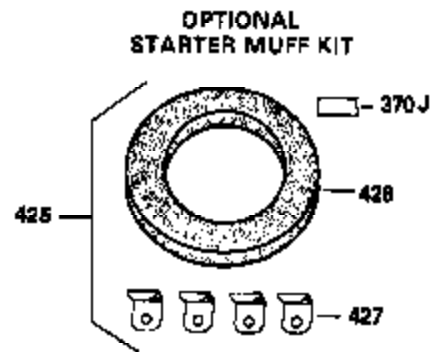

Ref #	Part Number	Qty	Description
355	590387	1	Starter Handle
370K	36695	1	Starter Decal
380	631453	1	Carburetor (Incl. 184)
390	590712	1	Rewind Starter
400	36454	1	* Gasket Set (Incl. items marked PK i n notes) Incl. part #'s 27272A(2), 27896A (2), 27915A (1), 30684 (1), 31688A(1), 35865 (1)
420	730225	1	SAE 30 4-Cycle Engine Oil (Quart)
453	29538	1	Engine Mounting Base
454	650542	4	Screw, 5/16-18 x 3/4"

OPTIONAL SPARK ARREST MUFFLER

Engine Parts List #2

Ref #	Part Number	Qty	Description
49	34242	1	Oil Dipper
94	651016	1	Lock Nut, 10-32
96	30845A	1	R.P.M. Adjusting Bolt
97	650979	1	Washer
110	35234	1	Ground Wire
129	650697A	2	Screw, 5/16-18 x 2-1/2"
131	650697A	3	Screw, 5/16-18 x 2-1/2"
172	28425	1	Valve Cover
174A	650597	1	Screw, 5/40 x 7/16"
216	32328	1	Control Bracket
242	31691	1	Air Cleaner Bracket
262	29747B	2	Screw, Torx T-40, 5/16-24 x 21/32"
269	35865	1	* Exhaust Manifold Gasket
275	32401	1	Muffler
277	650694A	1	Screw, 5/16-18 x 2"
277A	30196	1	Screw, 5/16-18 x 3/4"
279B	26073	1	Washer
284	34174	1	Muffler Deflector
291	30962	1	Fuel Line
295	35857	1	Fuel Shut-Off Valve
370K	36695	1	Starter Decal
370	36261	1	Instruction Decal
370B	35274	1	Instruction Decal

**ADD-ON ALTERNATOR
AC LIGHTING OR DC CHARGING**

**OPTIONAL
STARTER MUFF KIT**
730571
Can be used on H50-60 with
stamped steel starter.

SOLID STATE

Engine Parts List #3

Ref #	Part Number	Qty	Description
49	34242	1	Oil Dipper
90	611084	1	Flywheel
100	34443A	1	Solid State Ignition
101	610118	1	Spark Plug Cover
102	650872	2	Solid State Mounting Stud
103	651007	2	Screw, Torx T-15, 10-24 x 15/16"
129	650697A	2	Screw, 5/16-18 x 2-1/2"
131	650697A	3	Screw, 5/16-18 x 2-1/2"
172	28425	1	Valve Cover
173	35350	1	Breather Tube
239	27272A	1	* Air Cleaner Gasket
242	31691	1	Air Cleaner Bracket
245	31700	1	Air Cleaner Filter
269	35865	1	* Exhaust Manifold Gasket
277A	30196	1	Screw, 5/16-18 x 3/4"
279B	26073	1	Washer
291	30962	1	Fuel Line
370K	36695	1	Starter Decal