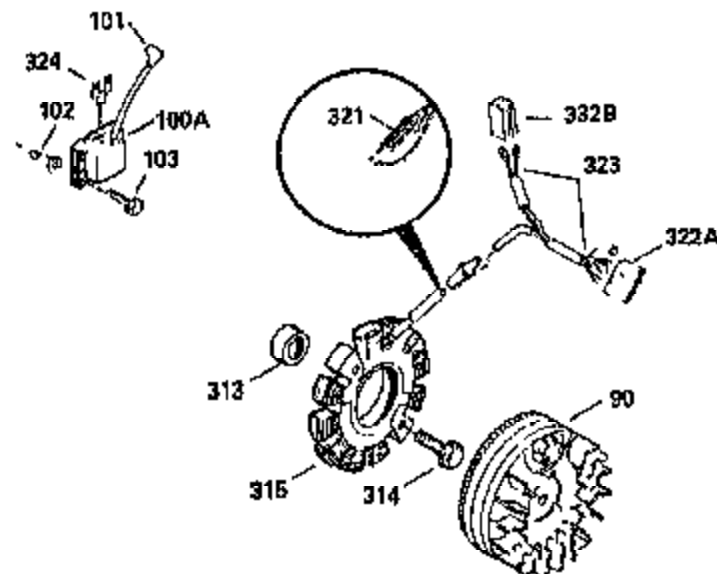

SOLID STATE