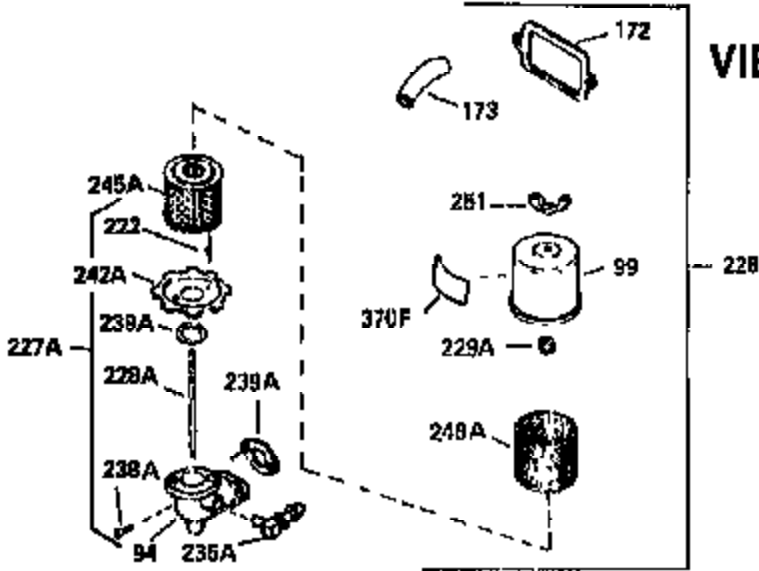

ILLUSTRATION SHOWS TYPICAL PARTS ONLY. ORDER BY PART NUMBER, PARTS NOT LISTED ARE SUPPLIED BY OEM.