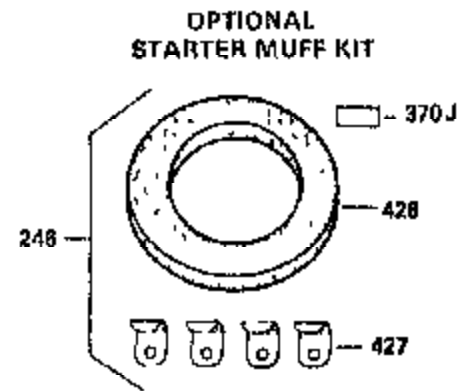

ILLUSTRATION SHOWS TYPICAL PARTS ONLY. ORDER BY PART NUMBER, PARTS NOT LISTED ARE SUPPLIED BY OEM.