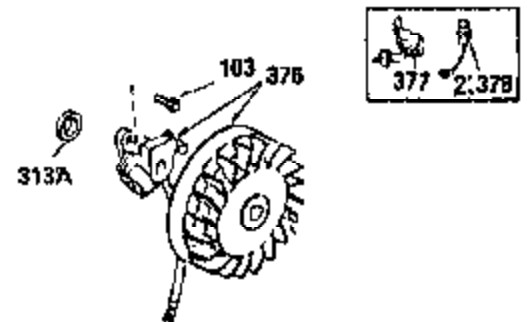

**STANDARD POINT
IGNITION**