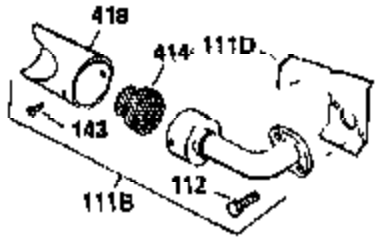

Ref #	Part Number	Qty	Description
325	29443	1	Wire Clip
327	35392	1	Starter Plug
340	34159	1	Fuel Tank Bracket
341	34158	1	Fuel Tank Bracket
342	650561	1	Screw, 1/4-20 x 5/8"
355	590387	1	Starter Handle
370	36261	1	Instruction Decal
380	631453	1	Carburetor (Incl. 184)
390	590652	1	Rewind Starter
400	36454	1	* Gasket Set (Incl. items marked PK i n notes) Incl. part #'s 27272A(2), 27896A (2), 27915A (1), 30684 (1), 31688A(1), 35865 (1)
420	730225	1	SAE 30 4-Cycle Engine Oil (Quart)
453	29538	1	Engine Mounting Base
454	650542	4	Screw, 5/16-18 x 3/4"

ILLUSTRATION SHOWS TYPICAL PARTS ONLY. ORDER BY PART NUMBER. PARTS NOT LISTED ARE SUPPLIED BY OEM.

VIEW 2 of 3

OPTIONAL SPARK ARREST MUFFLER

Engine Parts List #2

Ref #	Part Number	Qty	Description
16A	30205	1	Governor Bracket
19	30886A	1	Extension Spring
28	30322	1	Lock Nut, 8-32
42	32595	1	Ring Set (Std.)
42	32596	1	Ring Set (.010" OS)
42	32597	1	Ring Set (.020" OS)
49	34242	1	Oil Dipper
94	33450	1	Lock Nut, 10-32
96	30845A	1	R.P.M. Adjusting Bolt
97	650979	1	Washer
129	650697A	2	Screw, 5/16-18 x 2-1/2"
172	28425	1	Valve Cover
174	650128	1	Screw, 10-24 x 1/2"
174A	650597	1	Screw, 5/40 x 7/16"
200	32328	1	Control Bracket
238	28820	2	Screw, 10-32 x 1/2"
239	27272A	1	* Air Cleaner Gasket
250	31715	1	Air Cleaner Cover
262	29747B	2	Screw, Torx T-40, 5/16-24 x 21/32"
265	30939A	1	Cylinder Head Cover
272	30196	2	Screw, 5/16-18 x 3/4"
273	34712	1	Carburetor Flange
277A	30196	1	Screw, 5/16-18 x 3/4"
291	30962	1	Fuel Line
295	35857	1	Fuel Shut-Off Valve
298	650665	2	Screw, 1/4-15 x 3/4"
307	35499	1	"O" Ring
310	36205	1	Dipstick
370B	35274	1	Instruction Decal