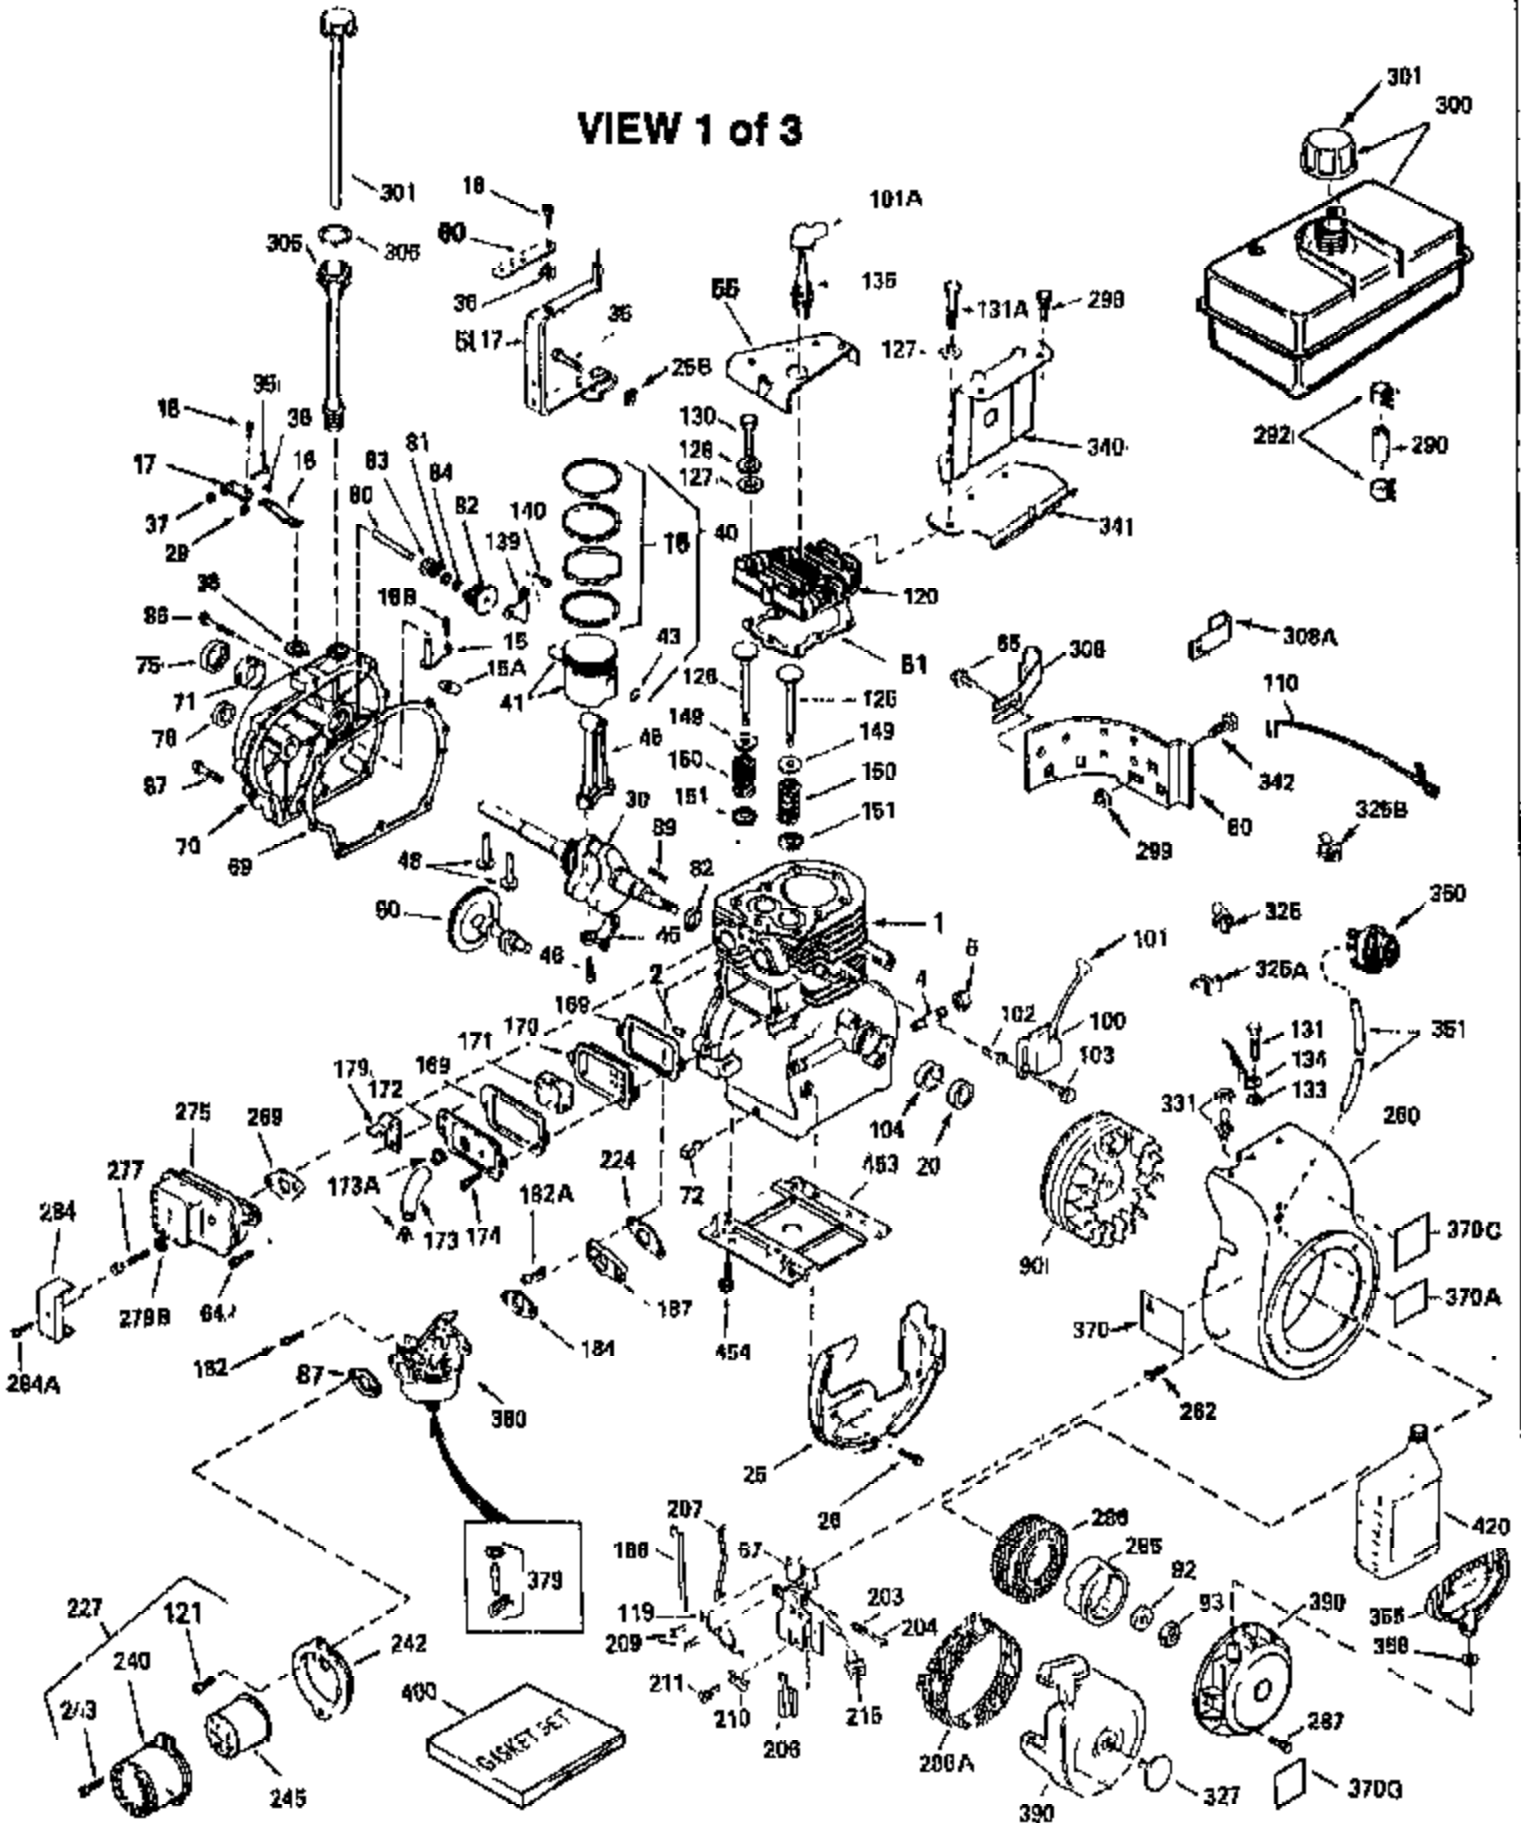

ILLUSTRATION SHOWS TYPICAL PARTS ONLY. ORDER BY PART NUMBER. PARTS NOT LISTED ARE SUPPLIED BY OEM.

VIEW 1 of 3

Engine Parts List #1

Ref #	Part Number	Qty	Description
1	32586C	1	Cylinder Ass'y.
2	27652	2	Dowel Pin
15A	30700	1	Governor Yoke
15	30699C	1	Governor Rod (Incl. 15A & 15B)
15B	650494	1	Screw, 6-40 x 5/16"
16A	30205	1	Governor Bracket
16	32326A	1	Governor Lever
17	29916	1	Governor Lever Clamp
18	650548	1	Screw, 8-32 x 5/16"
19	30886A	1	Extension Spring
20	32630	1	Oil Seal
25	29536	1	Blower Housing Baffle
26	650561	2	Screw, 1/4-20 x 5/8"
28	30322	1	Lock Nut, 8-32
30	35272	1	Crankshaft
35	29826	1	Screw, 10-32 x 3/4"
36	29918	1	Lock Washer
37	29216	1	Lock Nut, 10-32
38	29642	1	Retaining Ring
40	34517	1	Piston, Pin & Ring Set (Std.)
40	34518	1	Piston, Pin & Ring Set (.010" OS)
40	34519	1	Piston, Pin & Ring Set (.020" OS)
41	32592B	1	Piston & Pin Ass'y. (Std.) (Incl. 43)
41	32593B	1	Piston & Pin Ass'y. (.010" OS) (Incl. 43)
41	32594B	1	Piston & Pin Ass'y. (.020" OS) (Incl. 43)
42	32595	1	Ring Set (Std.)
42	32596	1	Ring Set (.010" OS)
42	32597	1	Ring Set (.020" OS)
43	27888	2	Piston Pin Retaining Ring
45	32591C	1	Connecting Rod Ass'y. (Incl. 46 & 49)
46	650662C	2	Connecting Rod Bolt
48	34034	2	Valve Lifter
49	34242	1	Oil Dipper
50	32115	1	Camshaft (MCR)
60	30622A	1	Blower Housing Extension
65	650128	1	Screw, 10-24 x 1/2"
69	30684	1	* Cylinder Cover Gasket
70	31303C	1	Cylinder Cover (Incl. 71, 75 & 80)
71	31546	1	Crankshaft Bushing
72	27642	2	Oil Drain Plug
75	28427	1	Oil Seal
80	31845	1	Governor Shaft
81	30590A	1	Washer
82	30591	1	Governor Gear Ass'y. (Incl. 81)
83	30588A	1	Governor Spool
84	29193	1	Retaining Ring
86	650488	7	Screw, 1/4-20 x 1-1/4"
87	650493	1	Screw, 1/4-20 x 1-3/4"
89	32589	1	Flywheel Key
90	611084	1	Flywheel
92	650815	1	Belleville Washer
93	8116	1	Flywheel Nut
100	34443A	1	Solid State Ignition
101	610118	1	Spark Plug Cover
102	650872	2	Solid State Mounting Stud
103	650814	2	Screw, Torx T-15, 10-24 x 1"
110	35234	1	Ground Wire
119	36453	1	Cylinder Head Gasket