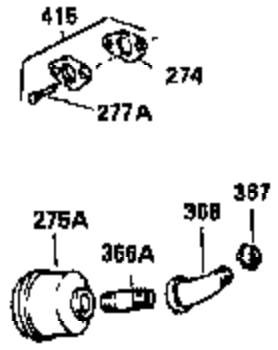

Ref #	Part Number	Qty	Description
325	29443	1	Wire Clip
327	35392	1	Starter Plug
340	34159	1	Fuel Tank Bracket
341	34158	1	Fuel Tank Bracket
342	650561	1	Screw, 1/4-20 x 5/8"
355	590387	1	Starter Handle
370	36261	1	Instruction Decal
380	631453	1	Carburetor (Incl. 184)
390	590652	1	Rewind Starter
400	36454	1	* Gasket Set (Incl. items marked PK i n notes) Incl. part #'s 27272A(2), 27896A (2), 27915A (1), 30684 (1), 31688A(1), 35865 (1)
420	730225	1	SAE 30 4-Cycle Engine Oil (Quart)
453	29538	1	Engine Mounting Base
454	650542	4	Screw, 5/16-18 x 3/4"

ILLUSTRATION SHOWS TYPICAL PARTS ONLY. ORDER BY PART NUMBER. PARTS NOT LISTED ARE SUPPLIED BY OEM.

VIEW 2 of 3

OPTIONAL SPARK ARREST MUFFLER

Engine Parts List #2

Ref #	Part Number	Qty	Description
16A	30205	1	Governor Bracket
19	30886A	1	Extension Spring
28	30322	1	Lock Nut, 8-32
42	32595	1	Ring Set (Std.)
42	32596	1	Ring Set (.010" OS)
42	32597	1	Ring Set (.020" OS)
49	34242	1	Oil Dipper
94	33450	1	Lock Nut, 10-32
96	30845A	1	R.P.M. Adjusting Bolt
97	650979	1	Washer
129	650697A	2	Screw, 5/16-18 x 2-1/2"
172	28425	1	Valve Cover
174	650128	1	Screw, 10-24 x 1/2"
174A	650597	1	Screw, 5/40 x 7/16"
200	32328	1	Control Bracket
238	28820	2	Screw, 10-32 x 1/2"
239	27272A	1	* Air Cleaner Gasket
250	31715	1	Air Cleaner Cover
262	29747B	2	Screw, Torx T-40, 5/16-24 x 21/32"
265	30939A	1	Cylinder Head Cover
272	30196	2	Screw, 5/16-18 x 3/4"
273	34712	1	Carburetor Flange
277A	30196	1	Screw, 5/16-18 x 3/4"
291	30962	1	Fuel Line
295	35857	1	Fuel Shut-Off Valve
298	650665	2	Screw, 1/4-15 x 3/4"
307	35499	1	"O" Ring
310	36205	1	Dipstick
370B	35274	1	Instruction Decal