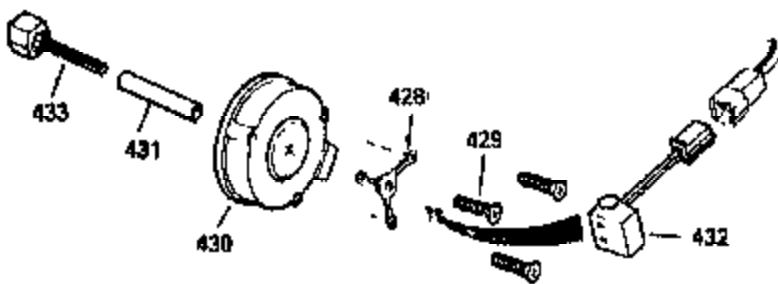

**ADD-ON ALTERNATOR
AC LIGHTING OR DC CHARGING**