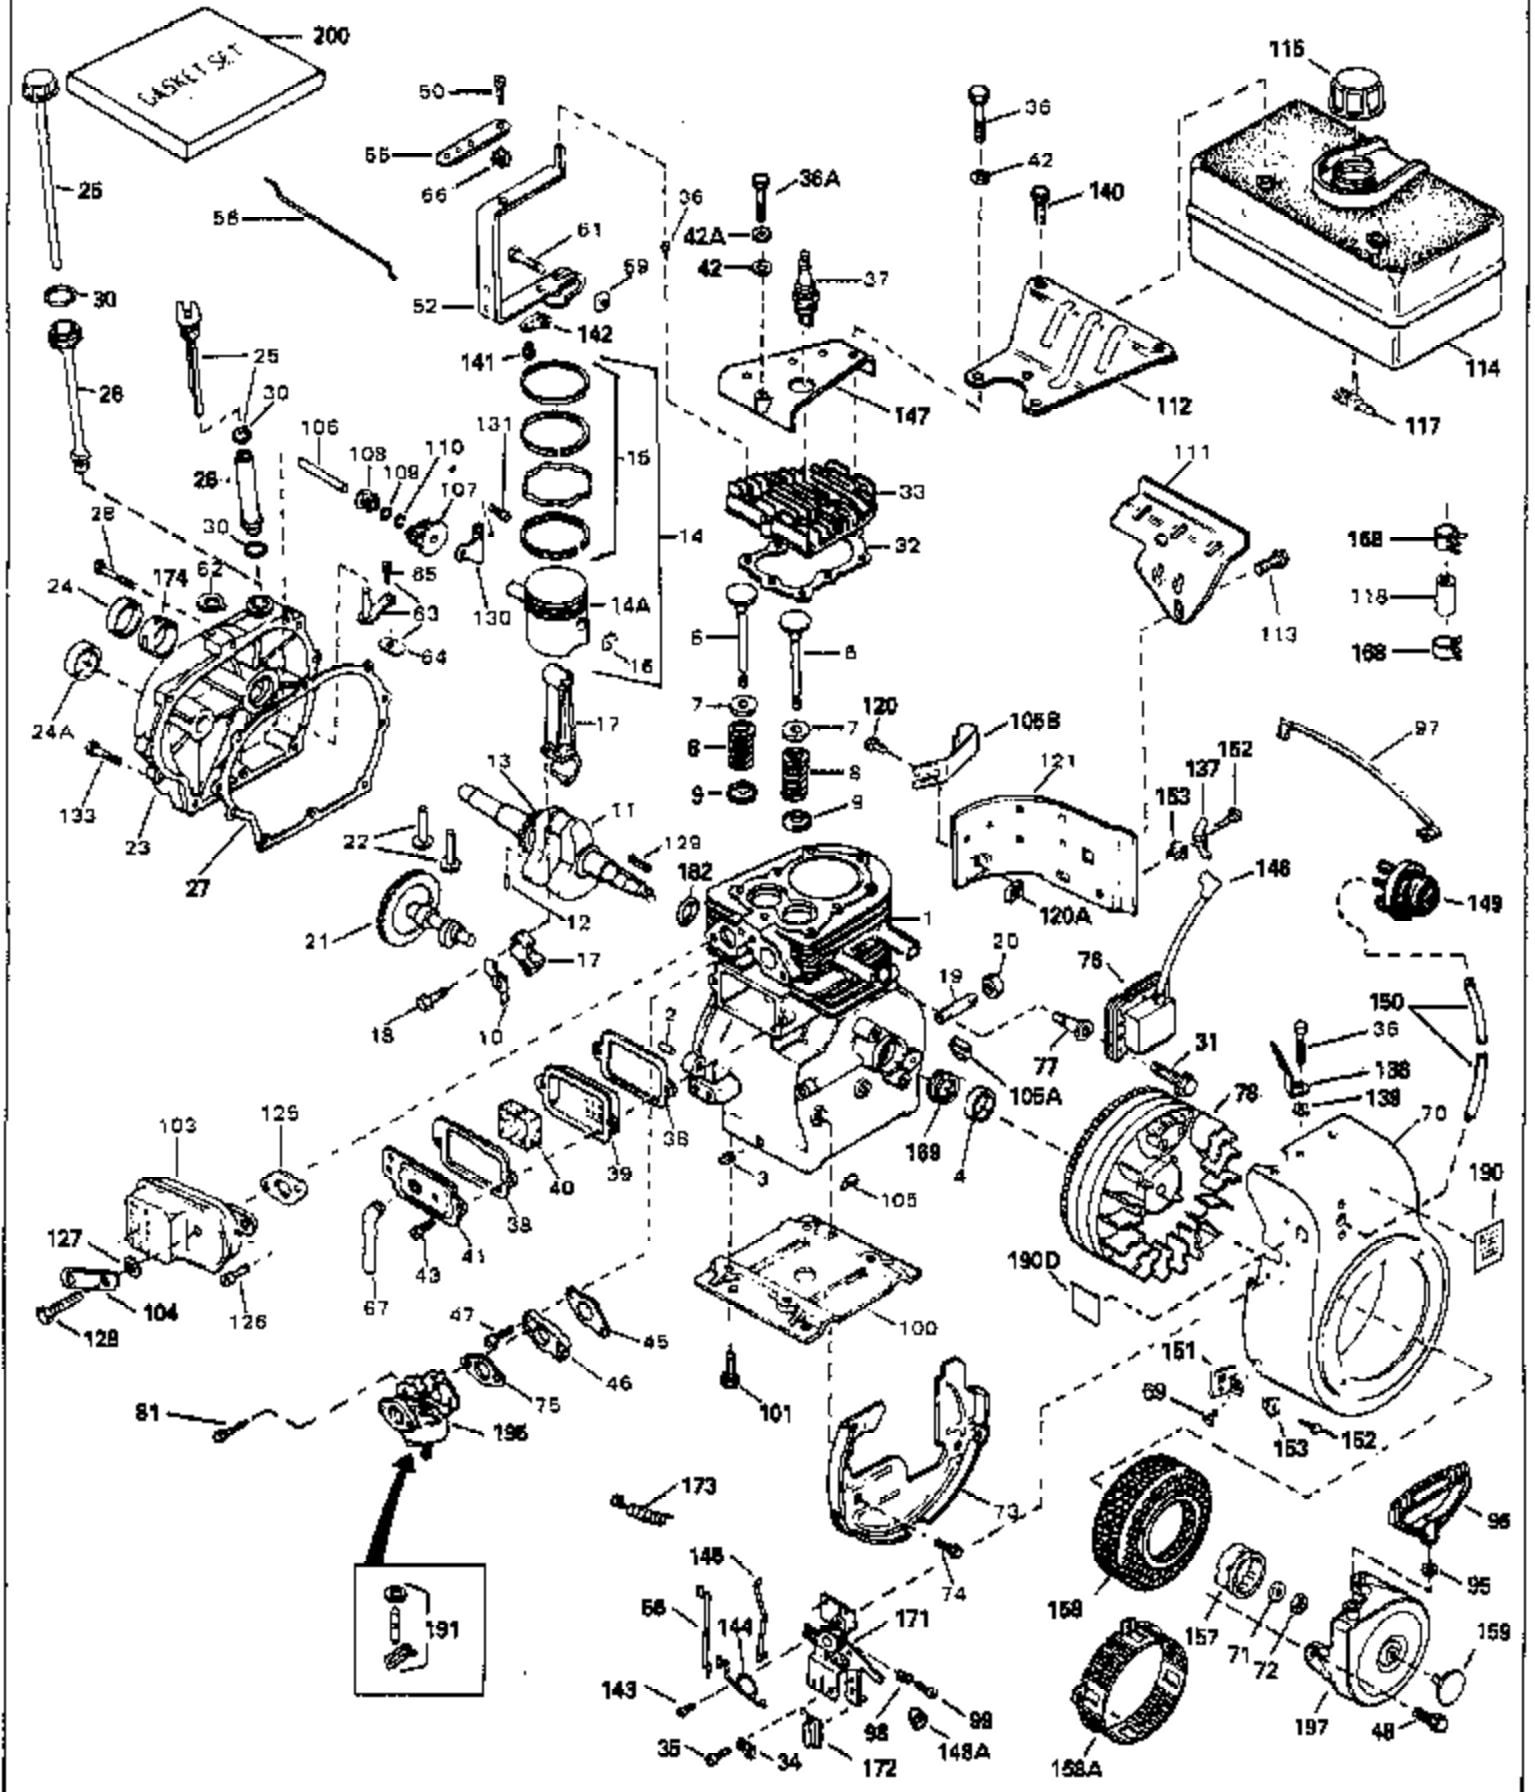

ILLUSTRATION SHOWS TYPICAL PARTS ONLY. ORDER BY PART NUMBER. PARTS NOT LISTED ARE SUPPLIED BY OEM.

Ref #	Part Number	Qty	Description
1	32586C	1	Cylinder (Incl. 2 & 20)
2	27652	2	Dowel Pin
15B	650494	1	Screw, 6-40 x 5/16"
15	30699C	1	Governor Rod (Incl. 15A & 15B)
15A	30700	1	Governor Yoke
16	32326A	1	Governor Lever
16A	30205	1	Governor Bracket
18	650548	1	Screw, 8-32 x 5/16"
20	32630	1	Oil Seal
25	29536	1	Blower Housing Baffle
26	650561	2	Screw, 1/4-20 x 5/8"
30	35272	1	Crankshaft
35	29826	1	Screw, 10-32 x 3/4"
36	29918	1	Lock Washer
37	29216	1	Lock Nut, 10-32
38	29642	1	Retaining Ring
40	34517	1	Piston, Pin & Ring Set (Std.)
40	34518	1	Piston, Pin & Ring Set (.010" OS)
40	34519	1	Piston, Pin & Ring Set (.020" OS)
41	32592B	1	Piston & Pin Ass'y. (Std.) (Incl. 43)
41	32593B	1	Piston & Pin Ass'y. (.010" OS) (Incl. 43)
41	32594B	1	Piston & Pin Ass'y. (.020" OS) (Incl. 43)
42	32595	1	Ring Set (Std.)
42	32596	1	Ring Set (.010" OS)
42	32597	1	Ring Set (.020" OS)
43	27888	2	Piston Pin Retaining Ring
45	32591C	1	Connecting Rod Ass'y. (Incl. 46 & 49)
46	650662C	2	Connecting Rod Bolt
48	34034	2	Valve Lifter
49	34242	1	Oil Dipper
50	32115	1	Camshaft (MCR)
60	30622A	1	Blower Housing Extension
65	650128	1	Screw, 10-24 x 1/2"
69	30684	1	* Cylinder Cover Gasket
70	31303C	1	Cylinder Cover (Incl. 71, 75 & 80)
71	31546	1	Crankshaft Bushing
72	27642	2	Oil Drain Plug
75	28427	1	Oil Seal
80	31845	1	Governor Shaft
81	30590A	1	Washer
82	30591	1	Governor Gear Ass'y. (Incl. 81)
83	30588A	1	Governor Spool
84	29193	1	Retaining Ring
86	650488	7	Screw, 1/4-20 x 1-1/4"
87	650493	1	Screw, 1/4-20 x 1-3/4"
89	32589	1	Flywheel Key
90	611084	1	Flywheel
92	650815	1	Belleville Washer
93	8116	1	Flywheel Nut
94	33450	1	Lock Nut, 10-32
95	30886A	1	Extension Spring
96	30845A	1	R.P.M. Adjusting Bolt
97	650979	1	Washer
99	32328	1	R.P.M. Adjusting Bracket
100	34443A	1	Solid State Ignition
101	610118	1	Spark Plug Cover
102	650872	2	Solid State Mounting Stud
103	650814	2	Screw, Torx T-15, 10-24 x 1"