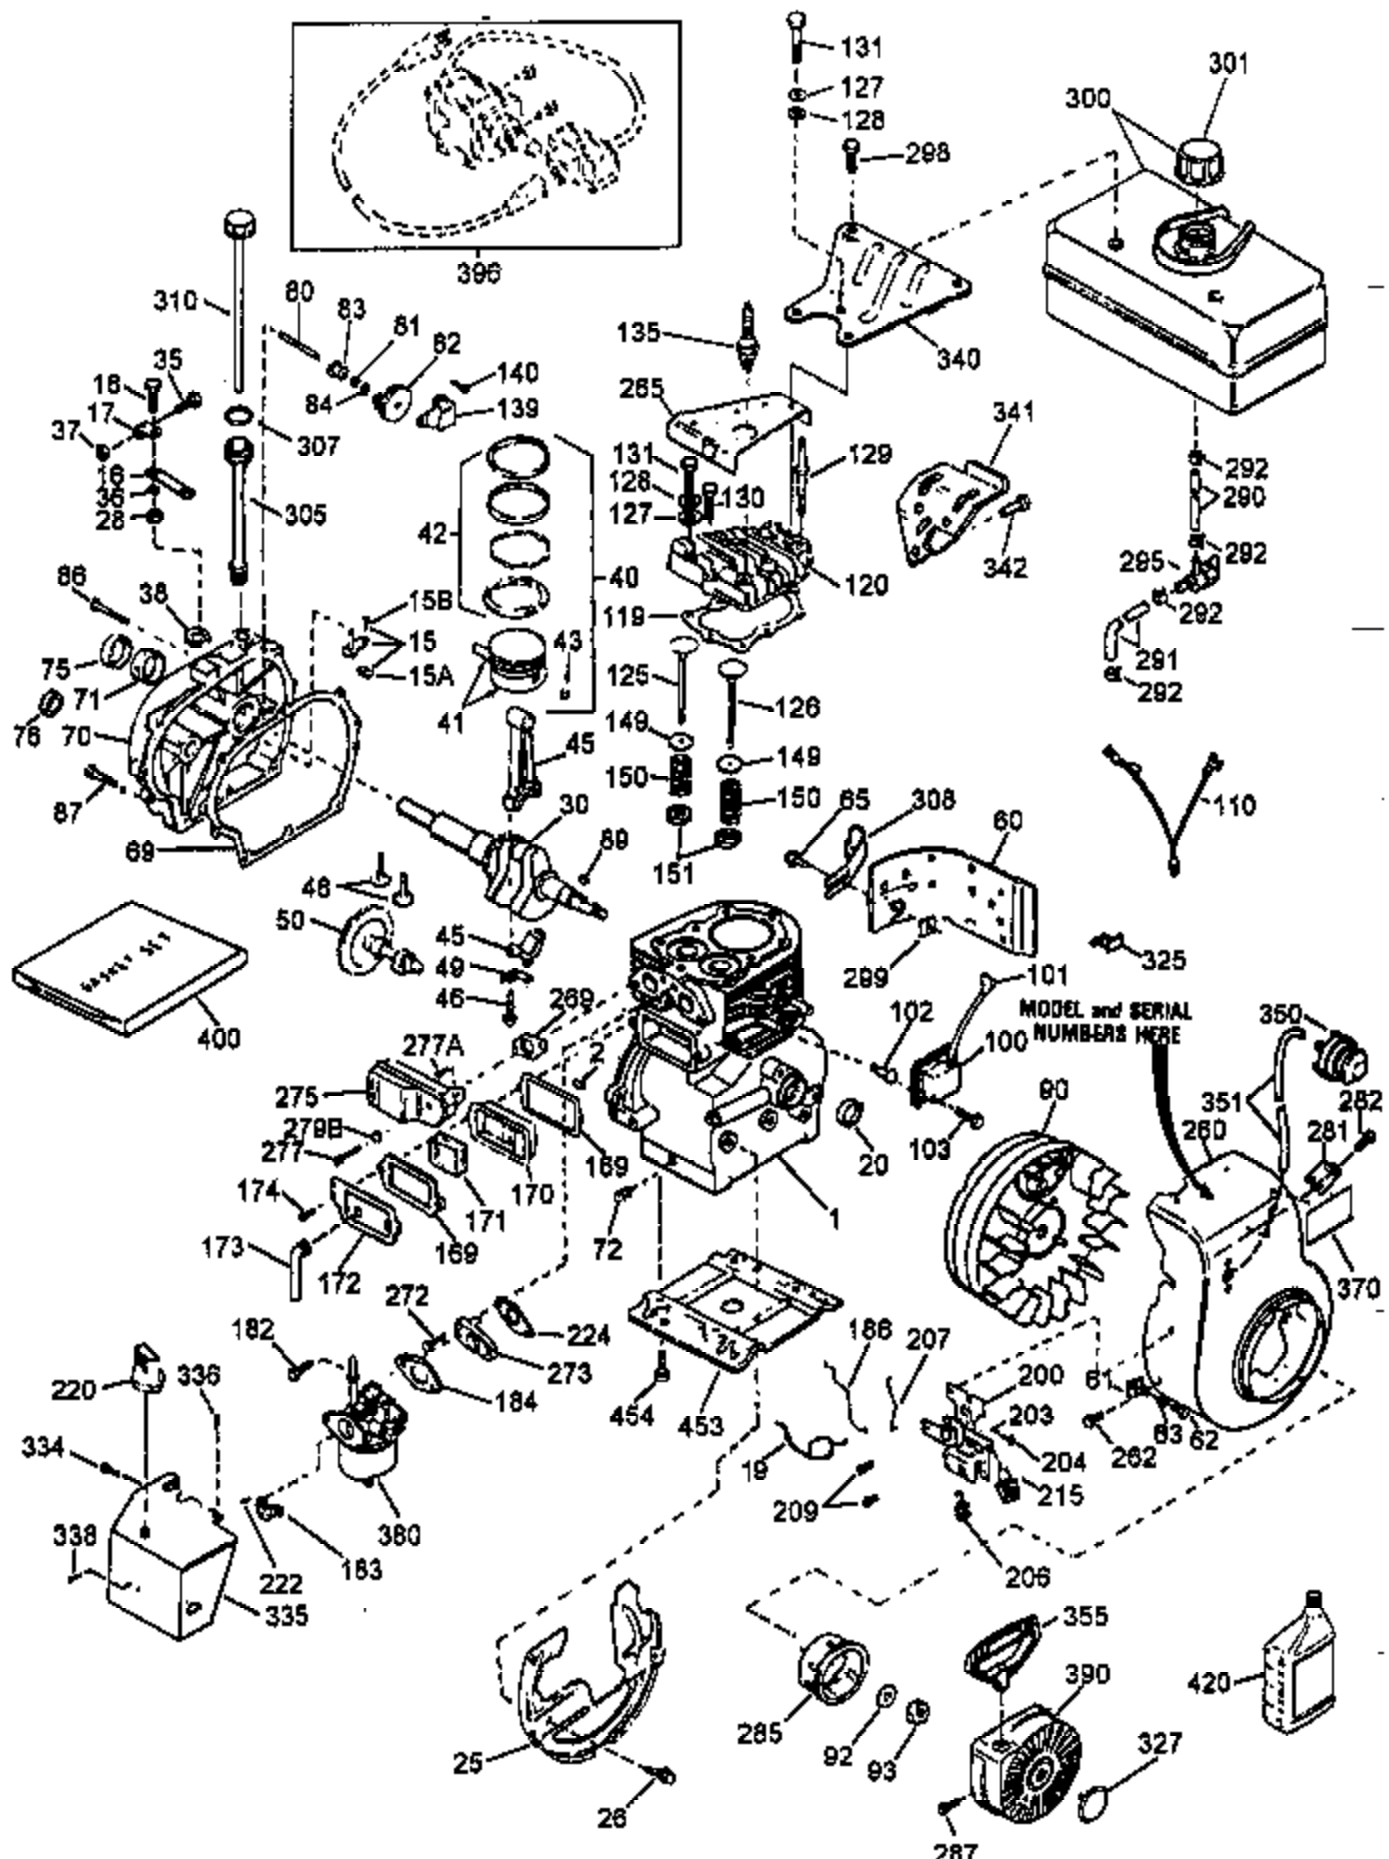

VIEW 1 of 2 ... this illustration may not depict actual equipment and is for reference only!

Engine Parts List #1

Ref #	Part Number	Qty	Description
1	32586C	1	Cylinder (Incl. 2 & 20)
2	27652	2	Dowel Pin
15B	650494	1	Screw, 6-40 x 5/16"
15	30699C	1	Governor Rod (Incl. 15A & 15B)
15A	30700	1	Governor Yoke
16	32326A	1	Governor Lever
16A	30205	1	Governor Bracket
18	650548	1	Screw, 8-32 x 5/16"
20	32630	1	Oil Seal
25	29536	1	Blower Housing Baffle
26	650561	2	Screw, 1/4-20 x 5/8"
30	35272	1	Crankshaft
35	29826	1	Screw, 10-32 x 3/4"
36	29918	1	Lock Washer
37	29216	1	Lock Nut, 10-32
38	29642	1	Retaining Ring
40	34517	1	Piston, Pin & Ring Set (Std.)
40	34518	1	Piston, Pin & Ring Set (.010" OS)
40	34519	1	Piston, Pin & Ring Set (.020" OS)
41	32592B	1	Piston & Pin Ass'y. (Std.) (Incl. 43)
41	32593B	1	Piston & Pin Ass'y. (.010" OS) (Incl. 43)
41	32594B	1	Piston & Pin Ass'y. (.020" OS) (Incl. 43)
42	32595	1	Ring Set (Std.)
42	32596	1	Ring Set (.010" OS)
42	32597	1	Ring Set (.020" OS)
43	27888	2	Piston Pin Retaining Ring
45	32591C	1	Connecting Rod Ass'y. (Incl. 46 & 49)
46	650662C	2	Connecting Rod Bolt
48	34034	2	Valve Lifter
49	34242	1	Oil Dipper
50	32115	1	Camshaft (MCR)
60	30622A	1	Blower Housing Extension
65	650128	1	Screw, 10-24 x 1/2"
69	30684	1	* Cylinder Cover Gasket
70	31303C	1	Cylinder Cover (Incl. 71, 75 & 80)
71	31546	1	Crankshaft Bushing
72	27642	2	Oil Drain Plug
75	28427	1	Oil Seal
80	31845	1	Governor Shaft
81	30590A	1	Washer
82	30591	1	Governor Gear Ass'y. (Incl. 81)
83	30588A	1	Governor Spool
84	29193	1	Retaining Ring
86	650488	7	Screw, 1/4-20 x 1-1/4"
87	650493	1	Screw, 1/4-20 x 1-3/4"
89	32589	1	Flywheel Key
90	611084	1	Flywheel
92	650815	1	Belleville Washer
93	8116	1	Flywheel Nut
94	33450	1	Lock Nut, 10-32
95	30886A	1	Extension Spring
96	30845A	1	R.P.M. Adjusting Bolt
97	650979	1	Washer
99	32328	1	R.P.M. Adjusting Bracket
100	34443A	1	Solid State Ignition
101	610118	1	Spark Plug Cover
102	650872	2	Solid State Mounting Stud
103	650814	2	Screw, Torx T-15, 10-24 x 1"