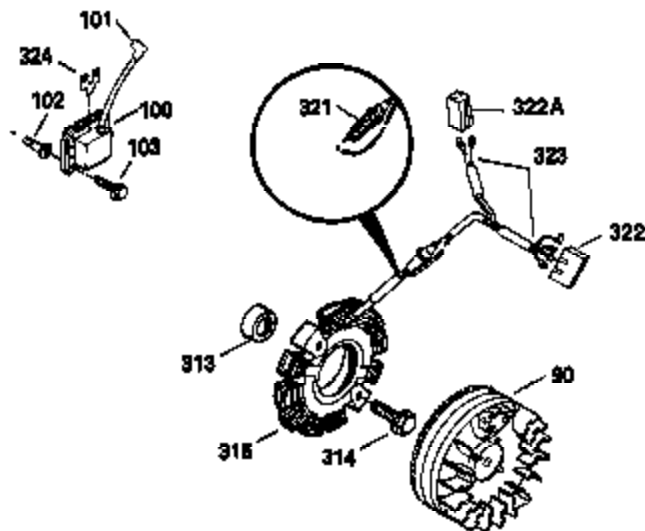

**ADD-ON ALTERNATOR
 AC LIGHTING OR DC CHARGING**

**OPTIONAL
 STARTER MUFF KIT**
 730571
 Can be used on H50-60 with
 stamped steel starter.

**STANDARD POINT
 IGNITION**

SOLID STATE

Engine Parts List #3

Ref #	Part Number	Qty	Description
49	34242	1	Oil Dipper
90	611089	1	Flywheel
100	34443A	1	Solid State Ignition
101	610118	1	Spark Plug Cover
102	650872	2	Solid State Mounting Stud
103	650814	2	Screw, Torx T-15, 10-24 x 1"
129	650697A	2	Screw, 5/16-18 x 2-1/2"
172	28425	1	Valve Cover
173	35350	1	Breather Tube
239	27272A	1	* Air Cleaner Gasket
242	31691	1	Air Cleaner Bracket
245	30727	1	Air Cleaner Filter
269	35865	1	* Exhaust Manifold Gasket
277A	30196	1	Screw, 5/16-18 x 3/4"
279B	26073	1	Washer
291	30962	1	Fuel Line
313	35189	1	Spacer
314	650873	2	Screw, 1/4-20 x 3/4"
315	611097	1	Alternator Coil (7 Amp)(Incl. 322 - 3 23)
322	610921	1	Connector Body
322A	610824	1	Connector Body
323	610922	1	Terminal