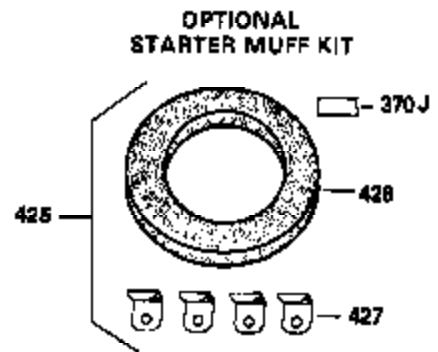

Ref #	Part Number	Qty	Description
380	631453	1	Carburetor (Incl. 184)
400	33239A	1	* Gasket Set (Incl. items marked PK i n notes) Incl. part #'s 26756 (1), 27272A (3), 27896A (2), 27915A (1), 29673 (1), 30684 (1), 31688A (1), 32631A (1), 33355A (1), 35865 (3)
420	730225	1	SAE 30 4-Cycle Engine Oil (Quart)
453	29538	1	Engine Mounting Base
454	650542	4	Screw, 5/16-18 x 3/4"

OPTIONAL 110-120
VOLT STARTER
MOTOR KIT

OPTIONAL SPARK ARREST
MUFFLER

Ref #	Part Number	Qty	Description
49	34242	1	Oil Dipper
129	650697A	2	Screw, 5/16-18 x 2-1/2"
172	28425	1	Valve Cover
242	31691	1	Air Cleaner Bracket
262	29747B	2	Screw, Torx T-40, 5/16-24 x 21/32"
269	35865	1	* Exhaust Manifold Gasket
275	33204	1	Muffler
277A	30196	1	Screw, 5/16-18 x 3/4"
277	650694A	1	Screw, 5/16-18 x 2"
279B	26073	1	Washer
291	30962	1	Fuel Line
361	30063	4	Screw, Torx T-30, 1/4-20 x 1/2"
370	550223	1	Logo Decal
395	35765A	1	Electric Starter Motor (12 Volt)

**ADD-ON ALTERNATOR
 AC LIGHTING OR DC CHARGING**

**OPTIONAL
 STARTER MUFF KIT**
 730571
 Can be used on H50-60 with
 stamped steel starter.

**STANDARD POINT
 IGNITION**

SOLID STATE

Engine Parts List #3

Ref #	Part Number	Qty	Description
49	34242	1	Oil Dipper
90	611089	1	Flywheel
100	34443A	1	Solid State Ignition
101	610118	1	Spark Plug Cover
102	650872	2	Solid State Mounting Stud
103	650814	2	Screw, Torx T-15, 10-24 x 1"
129	650697A	2	Screw, 5/16-18 x 2-1/2"
172	28425	1	Valve Cover
173	35350	1	Breather Tube
239	27272A	1	* Air Cleaner Gasket
242	31691	1	Air Cleaner Bracket
245	30727	1	Air Cleaner Filter
269	35865	1	* Exhaust Manifold Gasket
277A	30196	1	Screw, 5/16-18 x 3/4"
279B	26073	1	Washer
291	30962	1	Fuel Line
313	35189	1	Spacer
314	650873	2	Screw, 1/4-20 x 3/4"
315	611097	1	Alternator Coil (7 Amp)(Incl. 322 - 3 23)
322	610921	1	Connector Body
322A	610824	1	Connector Body
323	610922	1	Terminal