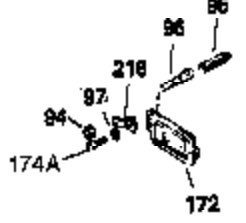

OPTIONAL 110-120
VOLT STARTER
MOTOR KIT