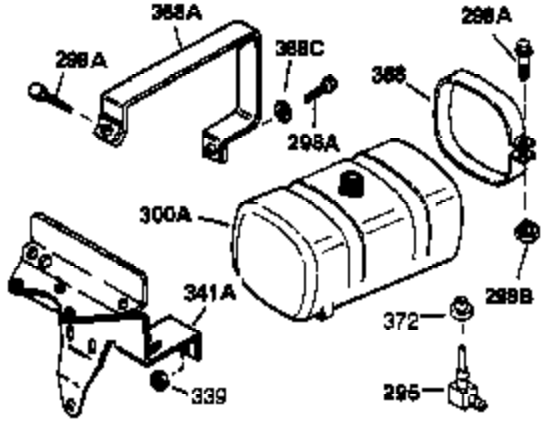

OPTIONAL 110-120
VOLT STARTER
MOTOR KIT

OPTIONAL SPARK ARREST
MUFFLER