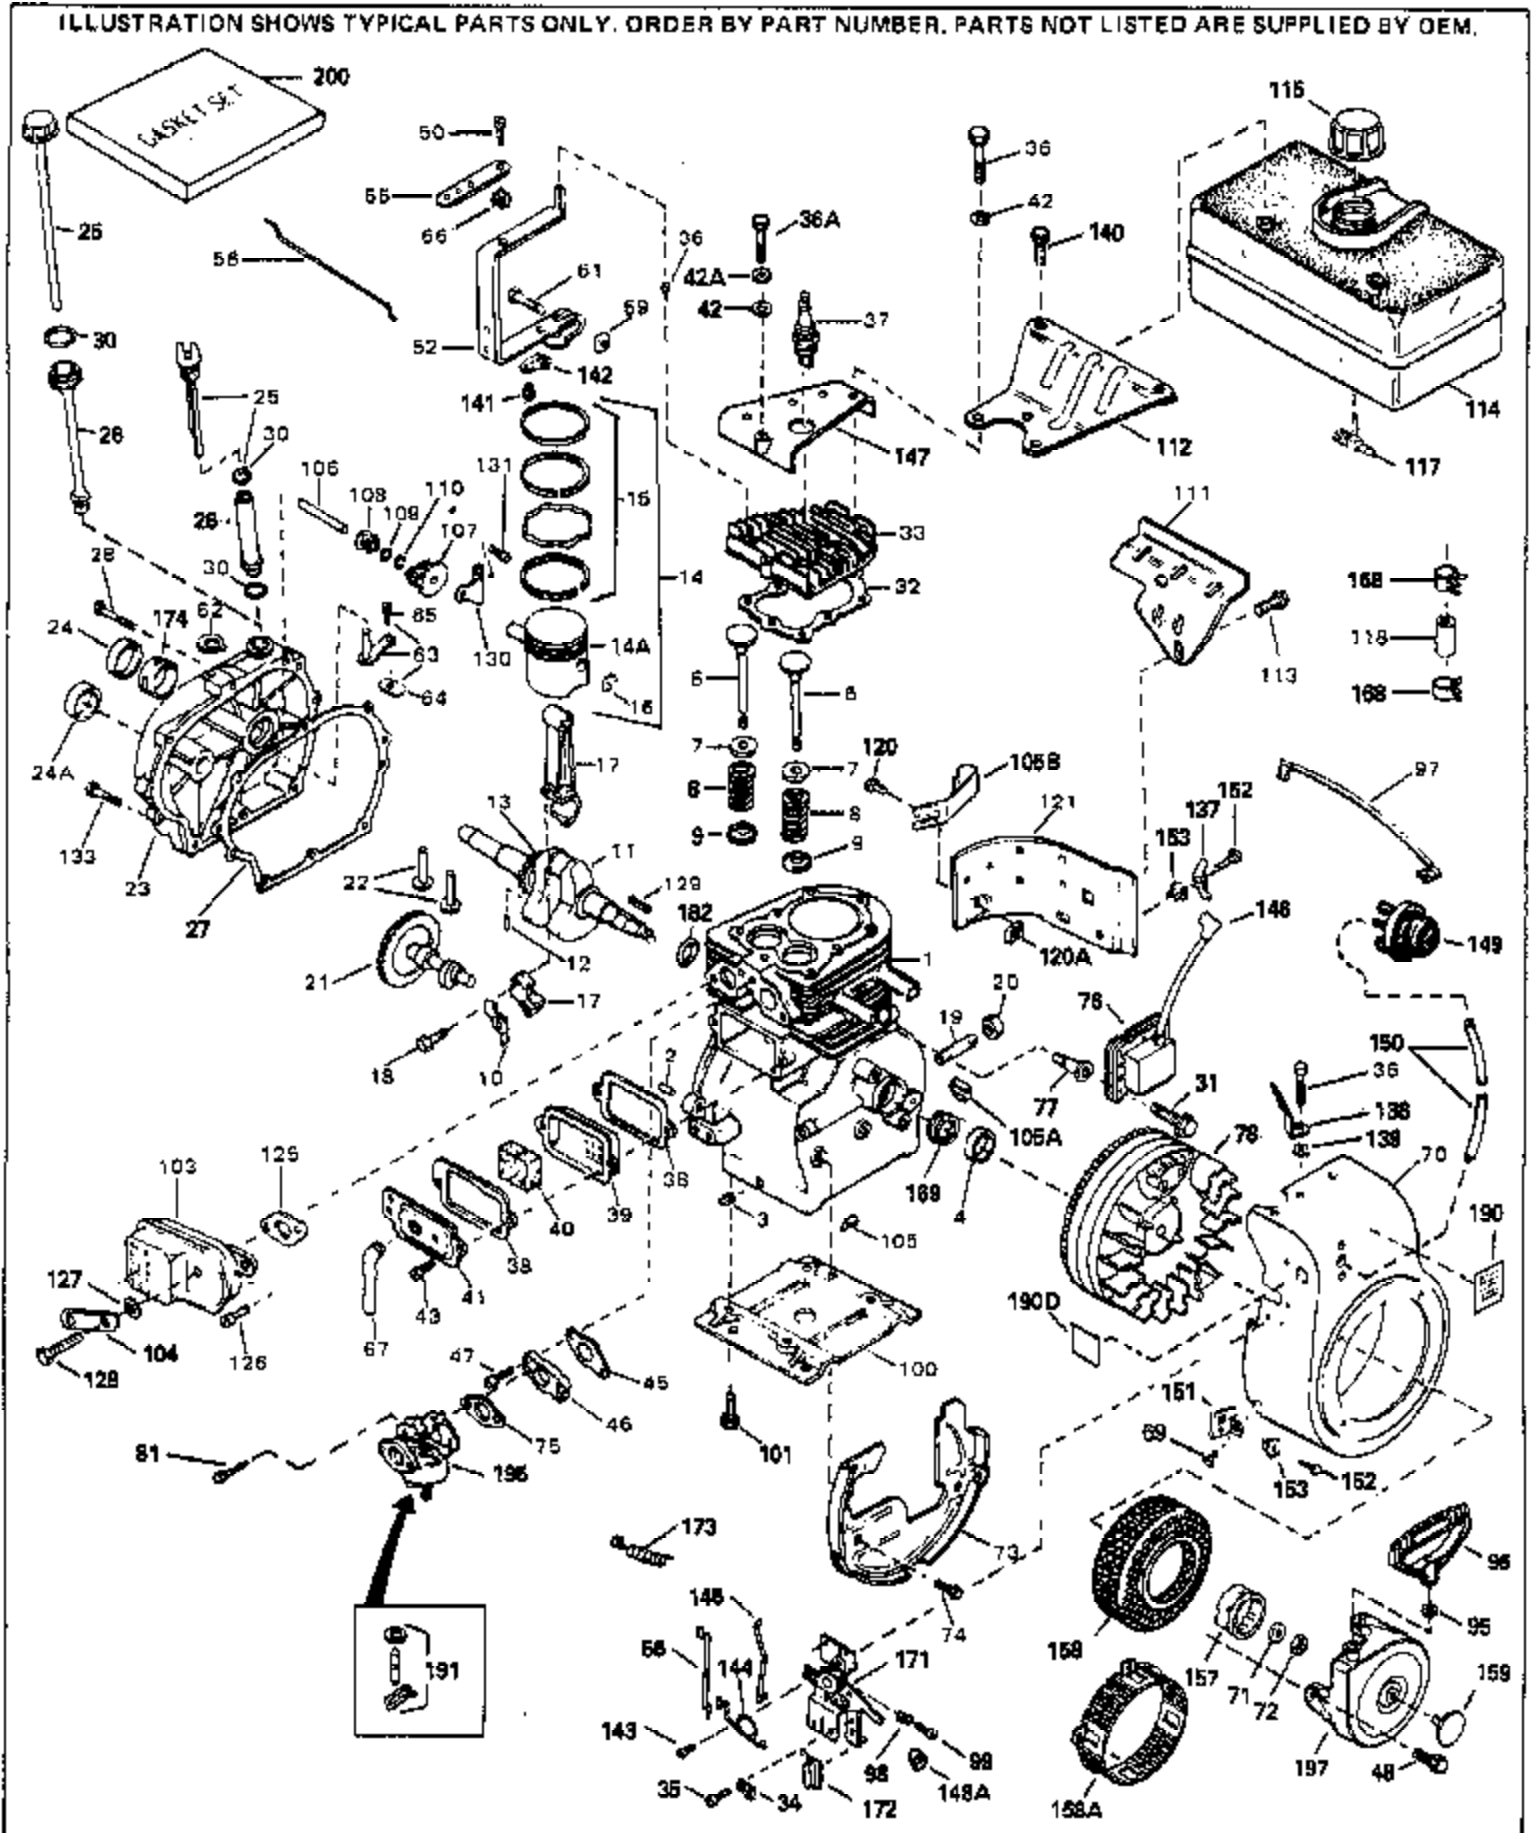

ILLUSTRATION SHOWS TYPICAL PARTS ONLY. ORDER BY PART NUMBER. PARTS NOT LISTED ARE SUPPLIED BY OEM.

Engine Parts List

Ref #	Part Number	Qty	Description
1	32586C		Cylinder (Incl. 2, 3 & 4) (2-3/4" Bore)
2	27652		Pin, Dowel
3	27642		Plug, Oil drain
4	32630		Seal, Oil
5	32783		Intake Valve (Std.) (Incl. 9)
5	32784		Intake Valve (1/32" OS) (Incl. 9)
7	27882		Cap, Upper valve spring
8	27881		Spring, Valve
9	32581		Cap, Lower valve spring
10	34242		Dipper, Oil
11	34894		Crankshaft
12	29783		Crankshaft Gear Pin (Used on early prod.)
13	27884		Gear, Crankshaft (Used on early production)
14	34517		Piston, Pin & Ring Set (Std.) (2-3/4" Bore)
14	34518		Piston, Pin & Ring Set (.010" OS)
14	34519		Piston, Pin & Ring Set (.020" OS)
14A	32592B		Piston & Pin Ass'y. (Std.) (2-3/4") (Incl. 16)
14A	32593B		Piston & Pin Ass'y. (.010" OS) (Incl. 16)
14A	32594B		Piston & Pin Ass'y. (.020" OS) (Incl. 16)
15	32595		Ring Set (Std.) (2-3/4" Bore)
15	32596		Ring Set (.010" OS)
15	32597		Ring Set (.020" OS)
16	27888		Ring, Piston pin retaining
17	32591C		Rod Assy., Connecting (Incl. 10 & 18)
18	650662C		Bolt, Connecting rod (2 each)
19	30968		Nipple, Pipe
20	30969		Cap, Oil drain
21	32115		Camshaft (MCR)
22	34034		Lifter, Valve
23	31303B		Cover, Cylinder (Incl. 24 & 106)
24	28427		Seal, Oil
25	35555		Dipstick
26	35554		Tube, Oil filler
27	30684		* Gasket, Cylinder cover
28	650488		Screw, 1/4-20 x 1-1/4"
30	35499		"O" Ring
31	650489		Screw, 1/4-20 x 5/8"
32	32631A		* Gasket, Cylinder head
33	30938A		Head, Cylinder
34	27793		Clip, Conduit (Use as required)
35	28942		Screw, 10-32 x 3/8" (Use as required)
36	650697A		Screw, 5/16-18 x 2-1/2" (Use as required)
36	650695A		Screw, 5/16-18 x 2-1/4" (Use as required)
36	650694A		Screw, 5/16-18 x 2" (Use as required)
37	33636		Resistor Spark Plug (RJ-8C)
38	27896A		* Gasket, Breather
39	28423		Body, Breather
40	28424		Element, Breather
41	28425		Cover, Valve spring
42	650691		Washer, Flat (Use as required)
42A	650690		Washer, Belleville (Use as required)
43	650128		Screw, 10-24 x 1/2"
45	27915A		* Gasket, Intake
46	34712		Flange, Carburetor
47	30196		Screw, 5/16-18 x 3/4"
48	29716		Screw, 1/4-28 x 7/16"
50	650548		Screw, 8-32 x 5/16"
52	33454		Lever Assy., Governor