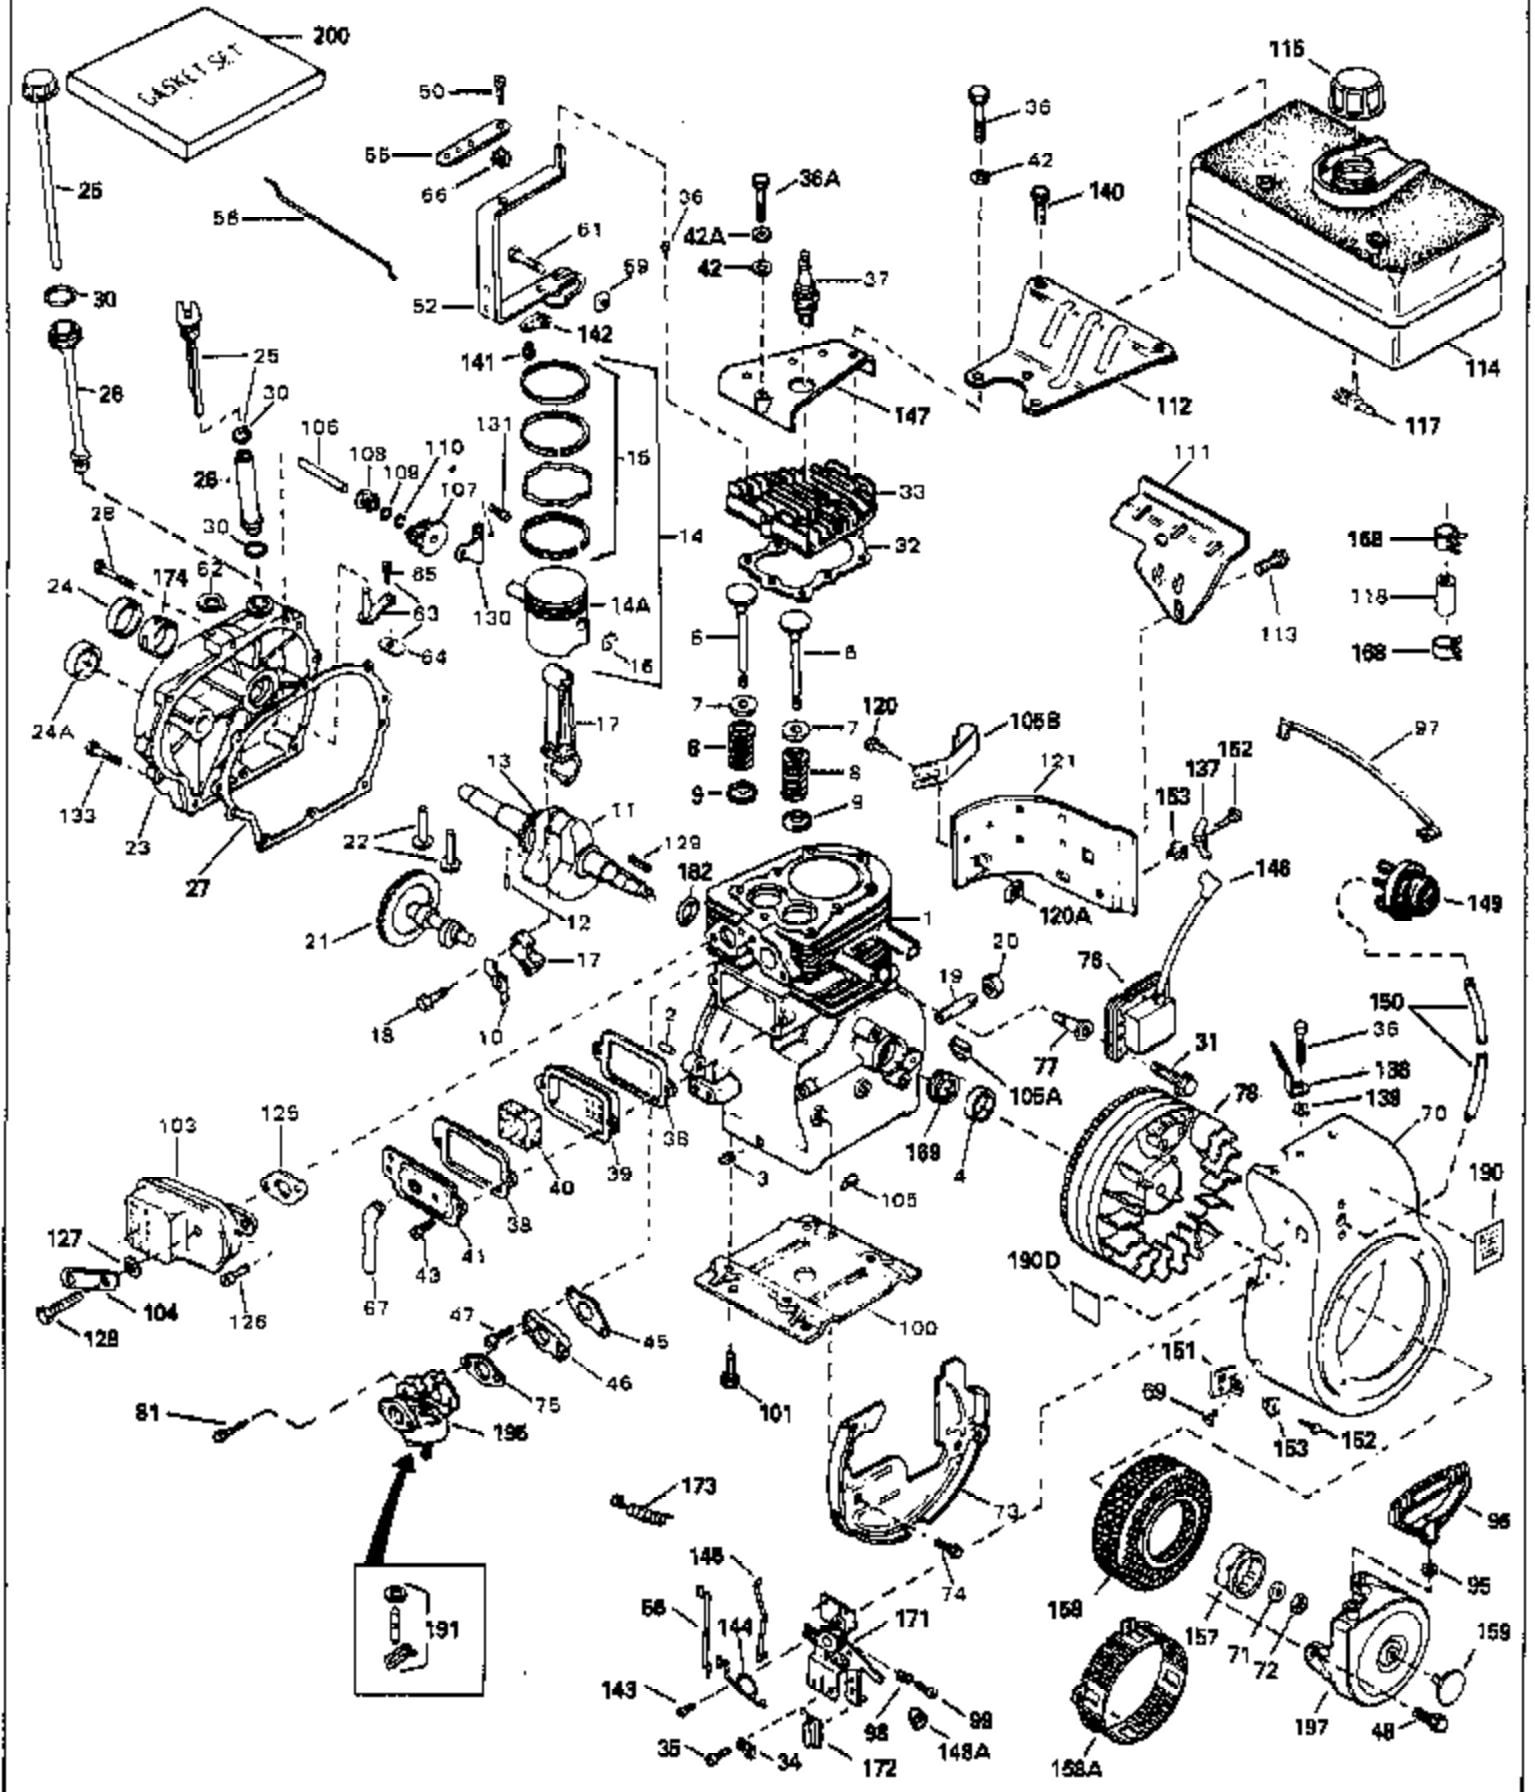

ILLUSTRATION SHOWS TYPICAL PARTS ONLY. ORDER BY PART NUMBER. PARTS NOT LISTED ARE SUPPLIED BY OEM.

Engine Parts List

Ref #	Part Number	Qty	Description
1	32586C		Cylinder (Incl. 2, 3 & 4) (2-3/4" Bore)
2	27652		Pin, Dowel
3	27642		Plug, Oil drain
4	32630		Seal, Oil
5	32783		Intake Valve (Std.) (Incl. 9)
5	32784		Intake Valve (1/32" OS) (Incl. 9)
6	27878A		Exhaust Valve (Std.) (Incl. 9)
6	27880A		Exhaust Valve (1/32" OS) (Incl. 9)
7	27882		Cap, Upper valve spring
8	27881		Spring, Valve
9	32581		Cap, Lower valve spring
10	34242		Dipper, Oil
11	35272		Crankshaft
12	29783		Crankshaft Gear Pin (Used on early prod.)
13	27884		Gear, Crankshaft (Used on early production)
14A	32592B		Piston & Pin Ass'y. (Std.) (2-3/4") (Incl. 16)
14A	32593B		Piston & Pin Ass'y. (.010" OS) (Incl. 16)
14A	32594B		Piston & Pin Ass'y. (.020" OS) (Incl. 16)
14	34517		Piston, Pin & Ring Set (Std.) (2-3/4" Bore)
14	34518		Piston, Pin & Ring Set (.010" OS)
14	34519		Piston, Pin & Ring Set (.020" OS)
15	32595		Ring Set (Std.) (2-3/4" Bore)
15	32596		Ring Set (.010" OS)
15	32597		Ring Set (.020" OS)
16	27888		Ring, Piston pin retaining
17	32591C		Rod Assy., Connecting (Incl. 10 & 18)
18	650662C		Bolt, Connecting rod (2 each)
21	33931		Camshaft (MCR) (Extended)
22	34034		Lifter, Valve
23	31720A		Cover, Cylinder (Incl. 24, 24A & 106)
24	28427		Seal, Oil
24A	28926		Seal, Oil
25	35555		Dipstick
26	35554		Tube, Oil filler
27	30684		* Gasket, Cylinder cover
28	650488		Screw, 1/4-20 x 1-1/4"
30	35499		"O" Ring
31	650814		Screw, Torx T-15, 10-24 x 1"
32	32631A		* Gasket, Cylinder head
33	30938A		Head, Cylinder
34	27793		Clip, Conduit (Use as required)
35	28942		Screw, 10-32 x 3/8" (Use as required)
36A	650905		Screw, 5/16-18 x 2-5/8"
36	650697A		Screw, 5/16-18 x 2-1/2" (Use as required)
36	650695A		Screw, 5/16-18 x 2-1/4" (Use as required)
36	650694A		Screw, 5/16-18 x 2" (Use as required)
37	35395		Spark Plug, Resistor (RJ19LM)
38	27896A		* Gasket, Breather
39	28423		Body, Breather
40	28424		Element, Breather
41	28425		Cover, Valve spring
42A	650690		Washer, Belleville (Use as required)
42	650691		Washer, Flat (Use as required)
43	650128		Screw, 10-24 x 1/2"
45	27915A		* Gasket, Intake
46	34712		Flange, Carburetor
47	30196		Screw, 5/16-18 x 3/4"
48	29716		Screw, 1/4-28 x 7/16"