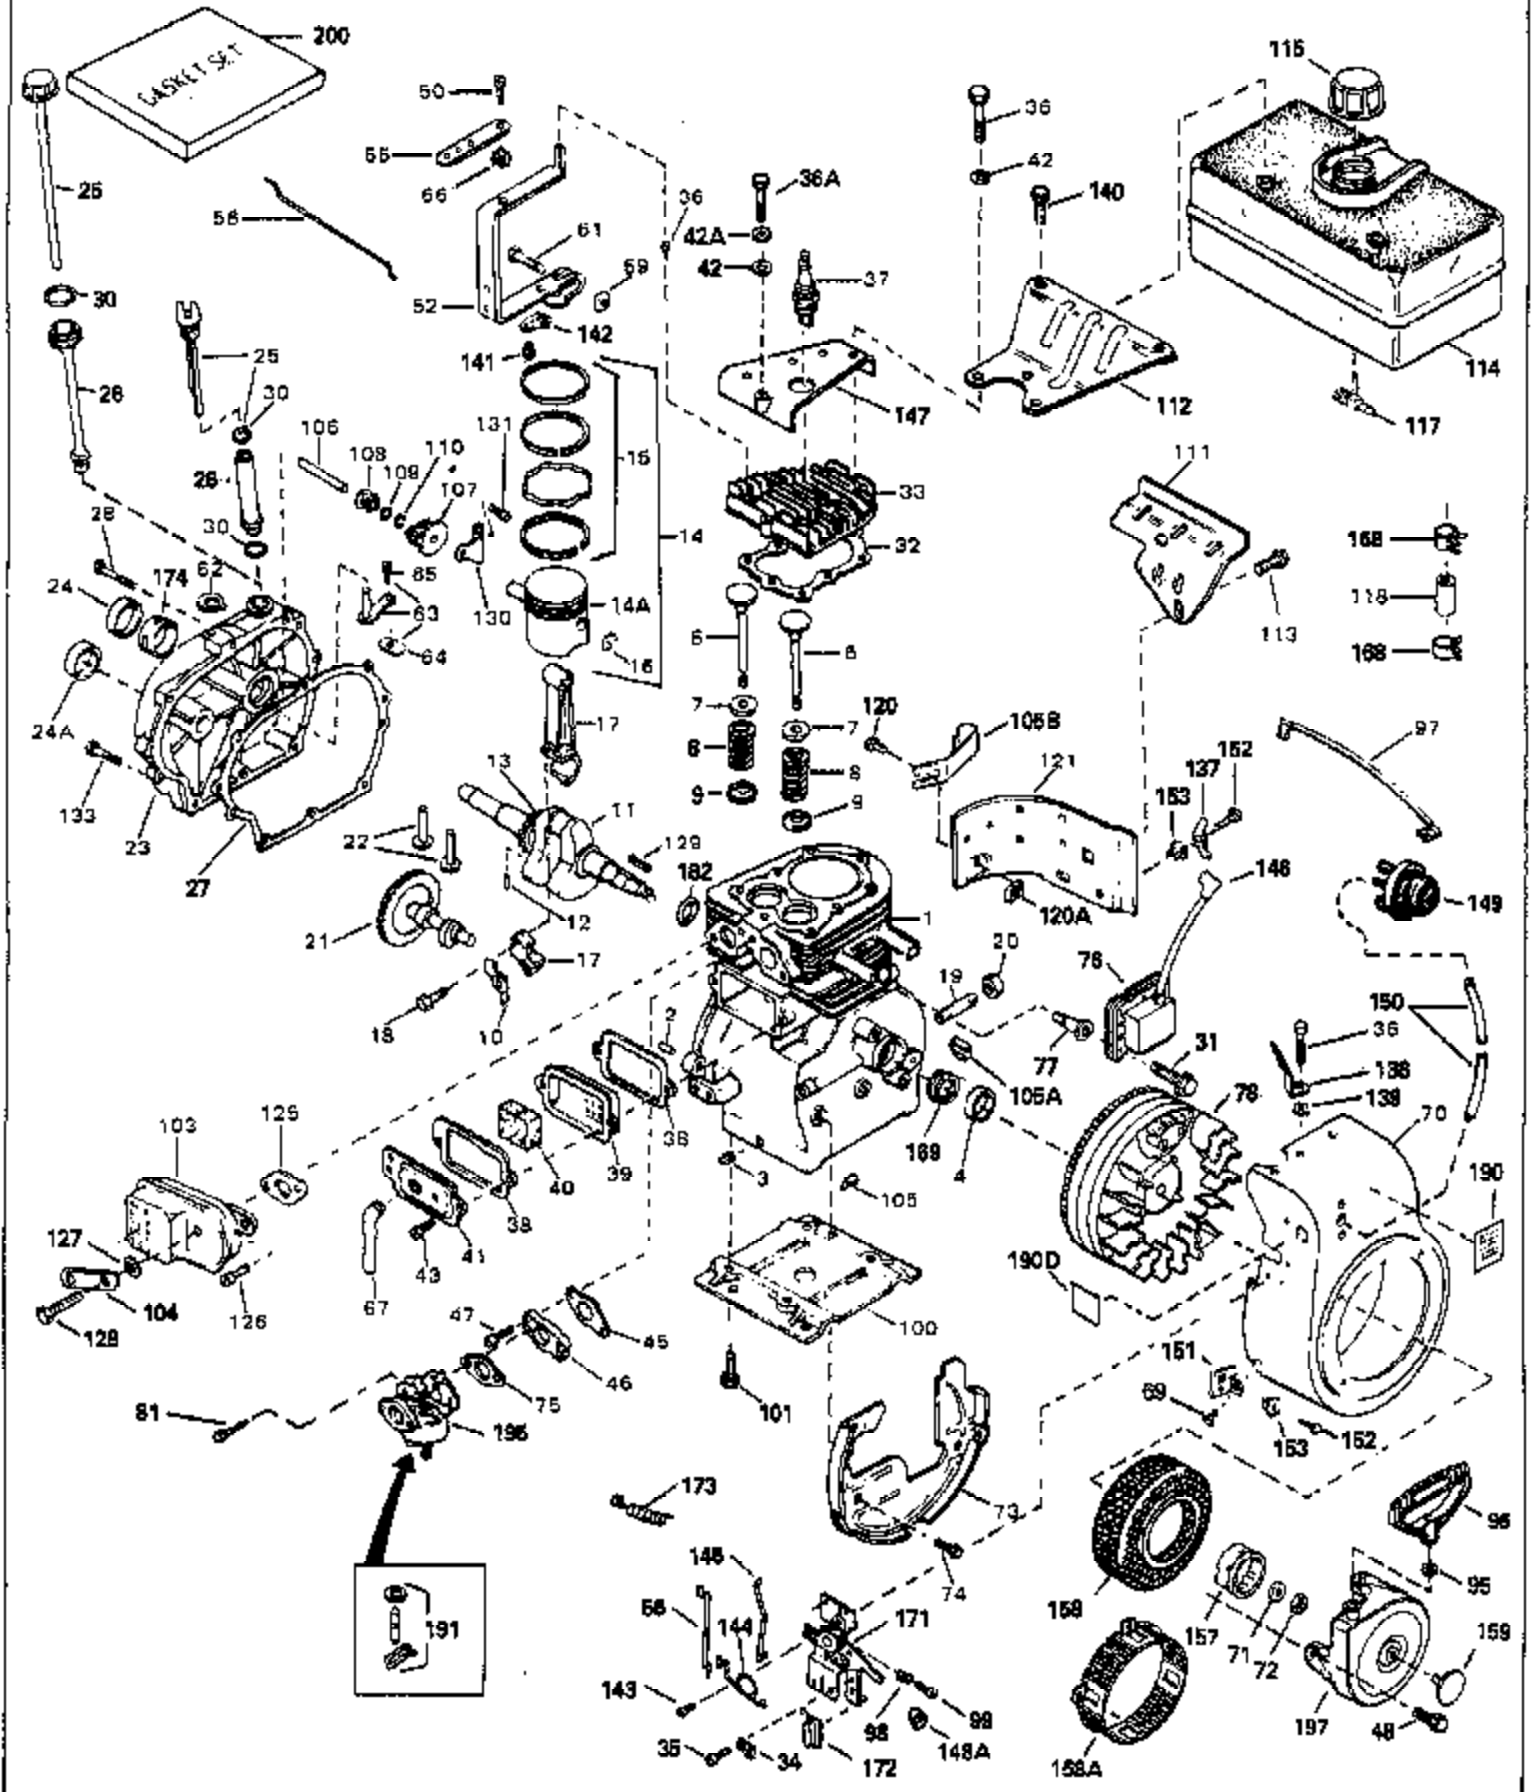

## Engine Parts List

Ref #	Part Number	Qty	Description
1	32586C		Cylinder (Incl. 2, 3 & 4) (2-3/4" Bore)
2	27652		Pin, Dowel
3	27642		Plug, Oil drain
4	32630		Seal, Oil
5	32783		Intake Valve (Std.) (Incl. 9)
5	32784		Intake Valve (1/32" OS) (Incl. 9)
7	27882		Cap, Upper valve spring
8	27881		Spring, Valve
9	32581		Cap, Lower valve spring
10	34242		Dipper, Oil
11	35272		Crankshaft
12	29783		Crankshaft Gear Pin (Used on early prod.)
13	27884		Gear, Crankshaft (Used on early production)
14A	32592B		Piston & Pin Ass'y. (Std.)(2-3/4")(Incl. 16)
14A	32593B		Piston & Pin Ass'y. (.010" OS) (Incl. 16)
14A	32594B		Piston & Pin Ass'y. (.020" OS) (Incl. 16)
14	34517		Piston, Pin & Ring Set (Std.) (2-3/4" Bore)
14	34518		Piston, Pin & Ring Set (.010" OS)
14	34519		Piston, Pin & Ring Set (.020" OS)
15	32595		Ring Set (Std.) (2-3/4" Bore)
15	32596		Ring Set (.010" OS)
15	32597		Ring Set (.020" OS)
16	27888		Ring, Piston pin retaining
17	32591C		Rod Assy., Connecting (Incl. 10 & 18)
18	650662C		Bolt, Connecting rod (2 each)
19	30968		Nipple, Pipe
20	30969		Cap, Oil drain
21	33931		Camshaft (MCR) (Extended)
22	34034		Lifter, Valve
23	31720A		Cover, Cylinder (Incl. 24, 24A & 106)
24A	28926		Seal, Oil
24	28427		Seal, Oil
25	35555		Dipstick
26	35554		Tube, Oil filler
27	30684		* Gasket, Cylinder cover
28	650488		Screw, 1/4-20 x 1-1/4"
30	35499		"O" Ring
31	650814		Screw, Torx T-15, 10-24 x 1"
32	32631A		* Gasket, Cylinder head
33	30938A		Head, Cylinder
34	27793		Clip, Conduit (Use as required)
35	28942		Screw, 10-32 x 3/8" (Use as required)
36	650697A		Screw, 5/16-18 x 2-1/2" (Use as required)
36	650695A		Screw, 5/16-18 x 2-1/4" (Use as required)
36	650694A		Screw, 5/16-18 x 2" (Use as required)
37	33636		Resistor Spark Plug (RJ-8C)
38	27896A		* Gasket, Breather
39	28423		Body, Breather
40	28424		Element, Breather
41	28425		Cover, Valve spring
42	650691		Washer, Flat (Use as required)
42A	650690		Washer, Belleville (Use as required)
43	650128		Screw, 10-24 x 1/2"
45	27915A		* Gasket, Intake
46	34712		Flange, Carburetor
47	30196		Screw, 5/16-18 x 3/4"
48	29716		Screw, 1/4-28 x 7/16"
50	650548		Screw, 8-32 x 5/16"