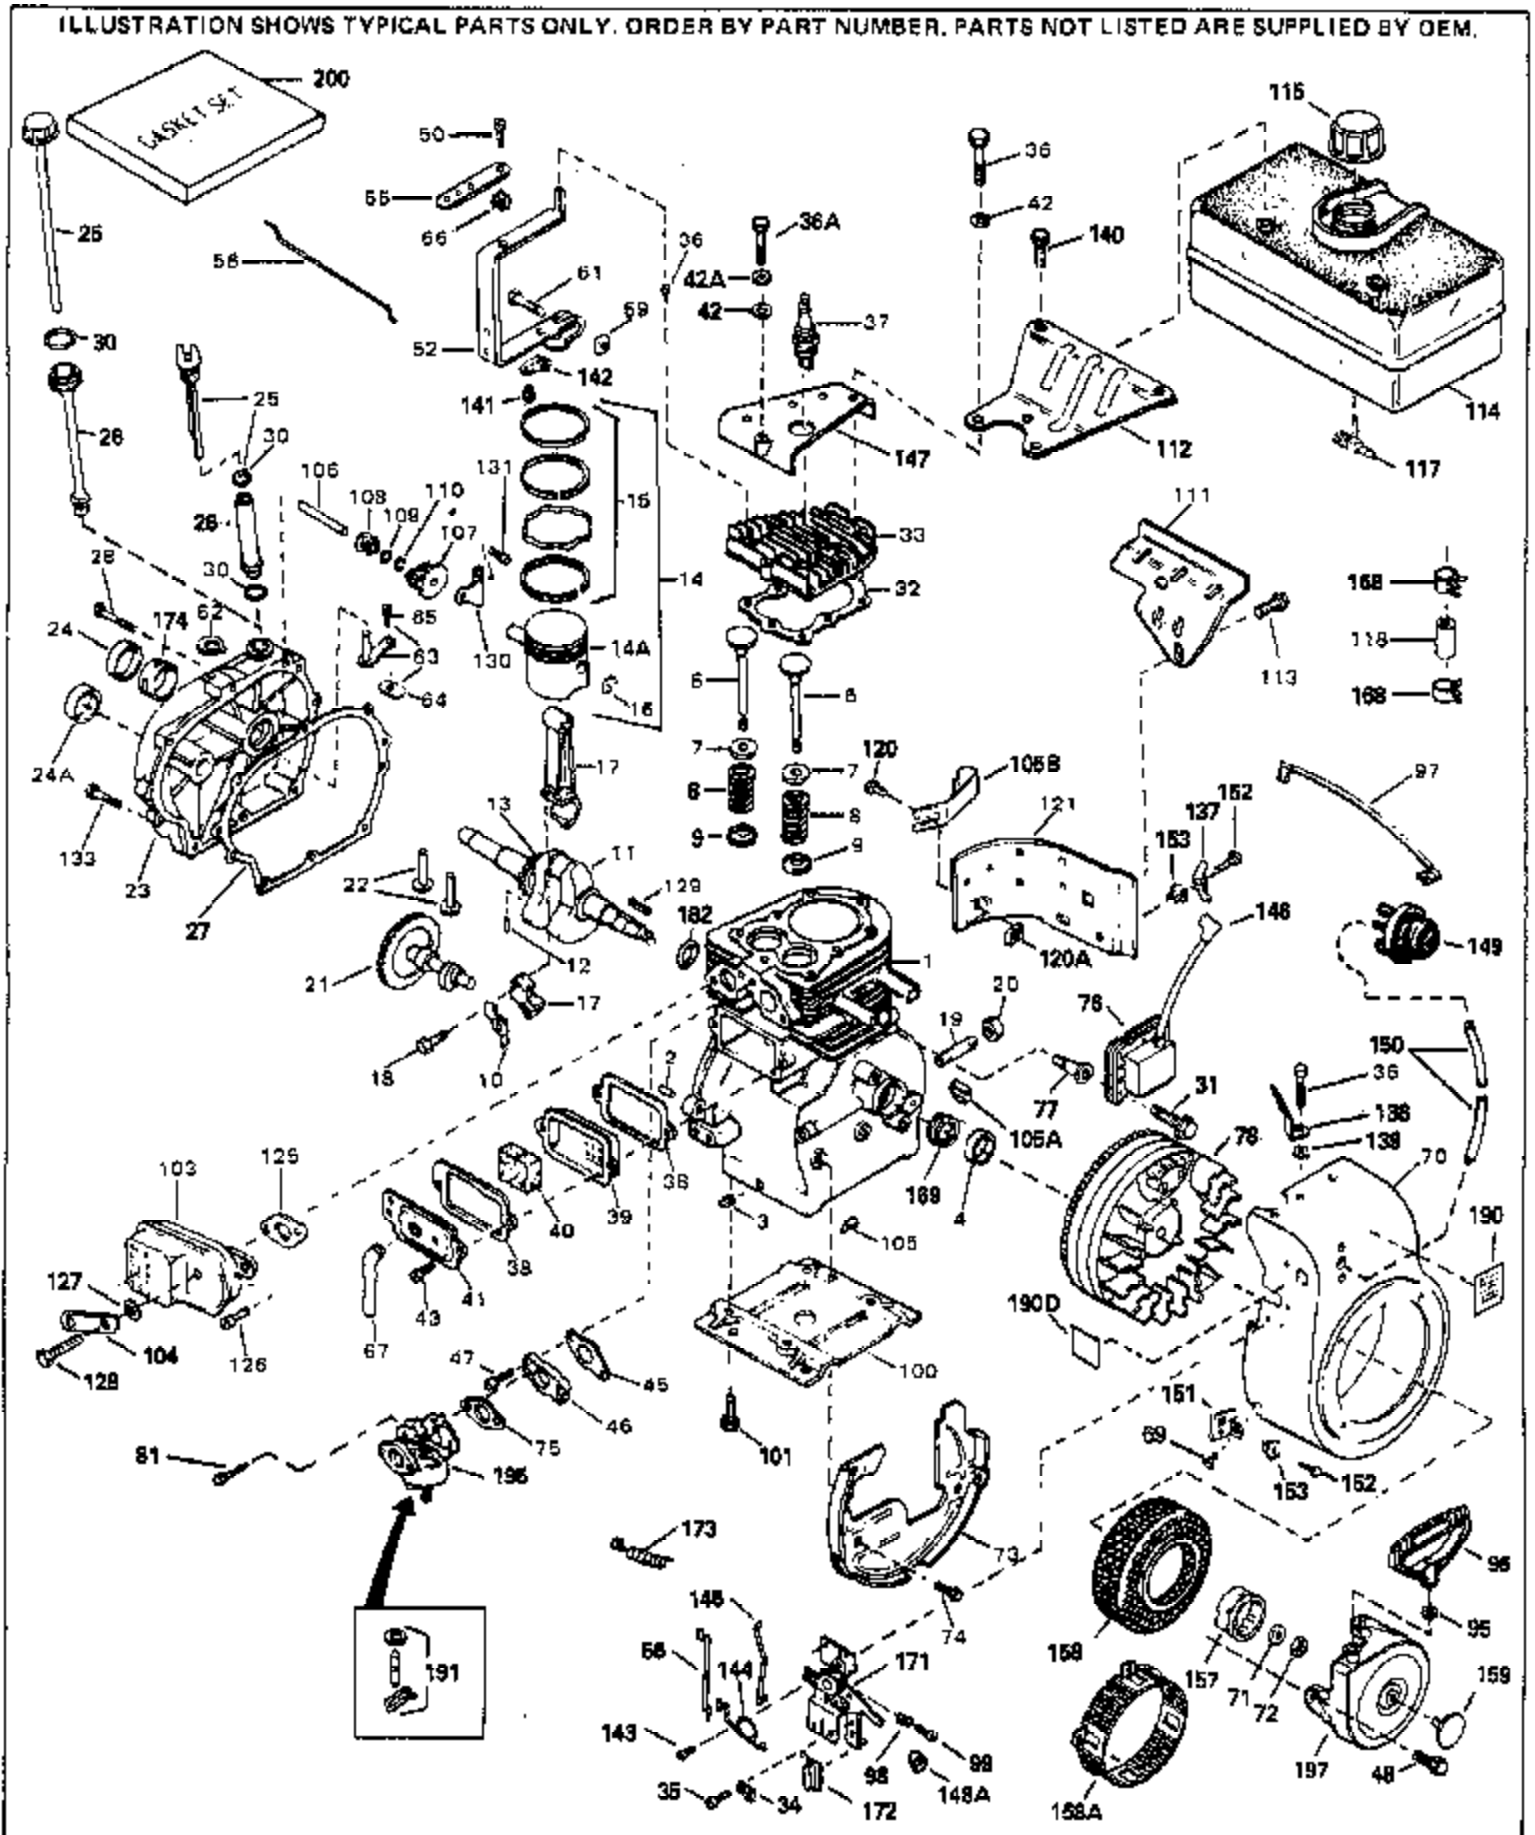

ILLUSTRATION SHOWS TYPICAL PARTS ONLY. ORDER BY PART NUMBER. PARTS NOT LISTED ARE SUPPLIED BY OEM.

Engine Parts List

Ref #	Part Number	Qty	Description
1	32586C		Cylinder (Incl. 2, 3 & 4) (2-3/4" Bore)
2	27652		Pin, Dowel
3	27642		Plug, Oil drain
4	32630		Seal, Oil
5	32783		Intake Valve (Std.) (Incl. 9)
5	32784		Intake Valve (1/32" OS) (Incl. 9)
7	27882		Cap, Upper valve spring
8	27881		Spring, Valve
9	32581		Cap, Lower valve spring
10	34242		Dipper, Oil
11	35272		Crankshaft
12	29783		Crankshaft Gear Pin (Used on early prod.)
13	27884		Gear, Crankshaft (Used on early production)
14A	32592B		Piston & Pin Ass'y. (Std.)(2-3/4")(Incl. 16)
14A	32593B		Piston & Pin Ass'y. (.010" OS) (Incl. 16)
14A	32594B		Piston & Pin Ass'y. (.020" OS) (Incl. 16)
14	34517		Piston, Pin & Ring Set (Std.) (2-3/4" Bore)
14	34518		Piston, Pin & Ring Set (.010" OS)
14	34519		Piston, Pin & Ring Set (.020" OS)
15	32595		Ring Set (Std.) (2-3/4" Bore)
15	32596		Ring Set (.010" OS)
15	32597		Ring Set (.020" OS)
16	27888		Ring, Piston pin retaining
17	32591C		Rod Assy., Connecting (Incl. 10 & 18)
18	650662C		Bolt, Connecting rod (2 each)
19	30968		Nipple, Pipe
20	30969		Cap, Oil drain
21	33931		Camshaft (MCR) (Extended)
22	34034		Lifter, Valve
23	31720A		Cover, Cylinder (Incl. 24, 24A & 106)
24A	28926		Seal, Oil
24	28427		Seal, Oil
25	35555		Dipstick
26	35554		Tube, Oil filler
27	30684		* Gasket, Cylinder cover
28	650488		Screw, 1/4-20 x 1-1/4"
30	35499		"O" Ring
31	650814		Screw, Torx T-15, 10-24 x 1"
32	32631A		* Gasket, Cylinder head
33	30938A		Head, Cylinder
34	27793		Clip, Conduit (Use as required)
35	28942		Screw, 10-32 x 3/8" (Use as required)
36	650697A		Screw, 5/16-18 x 2-1/2" (Use as required)
36	650695A		Screw, 5/16-18 x 2-1/4" (Use as required)
36	650694A		Screw, 5/16-18 x 2" (Use as required)
37	33636		Resistor Spark Plug (RJ-8C)
38	27896A		* Gasket, Breather
39	28423		Body, Breather
40	28424		Element, Breather
41	28425		Cover, Valve spring
42	650691		Washer, Flat (Use as required)
42A	650690		Washer, Belleville (Use as required)
43	650128		Screw, 10-24 x 1/2"
45	27915A		* Gasket, Intake
46	34712		Flange, Carburetor
47	30196		Screw, 5/16-18 x 3/4"
48	29716		Screw, 1/4-28 x 7/16"
50	650548		Screw, 8-32 x 5/16"