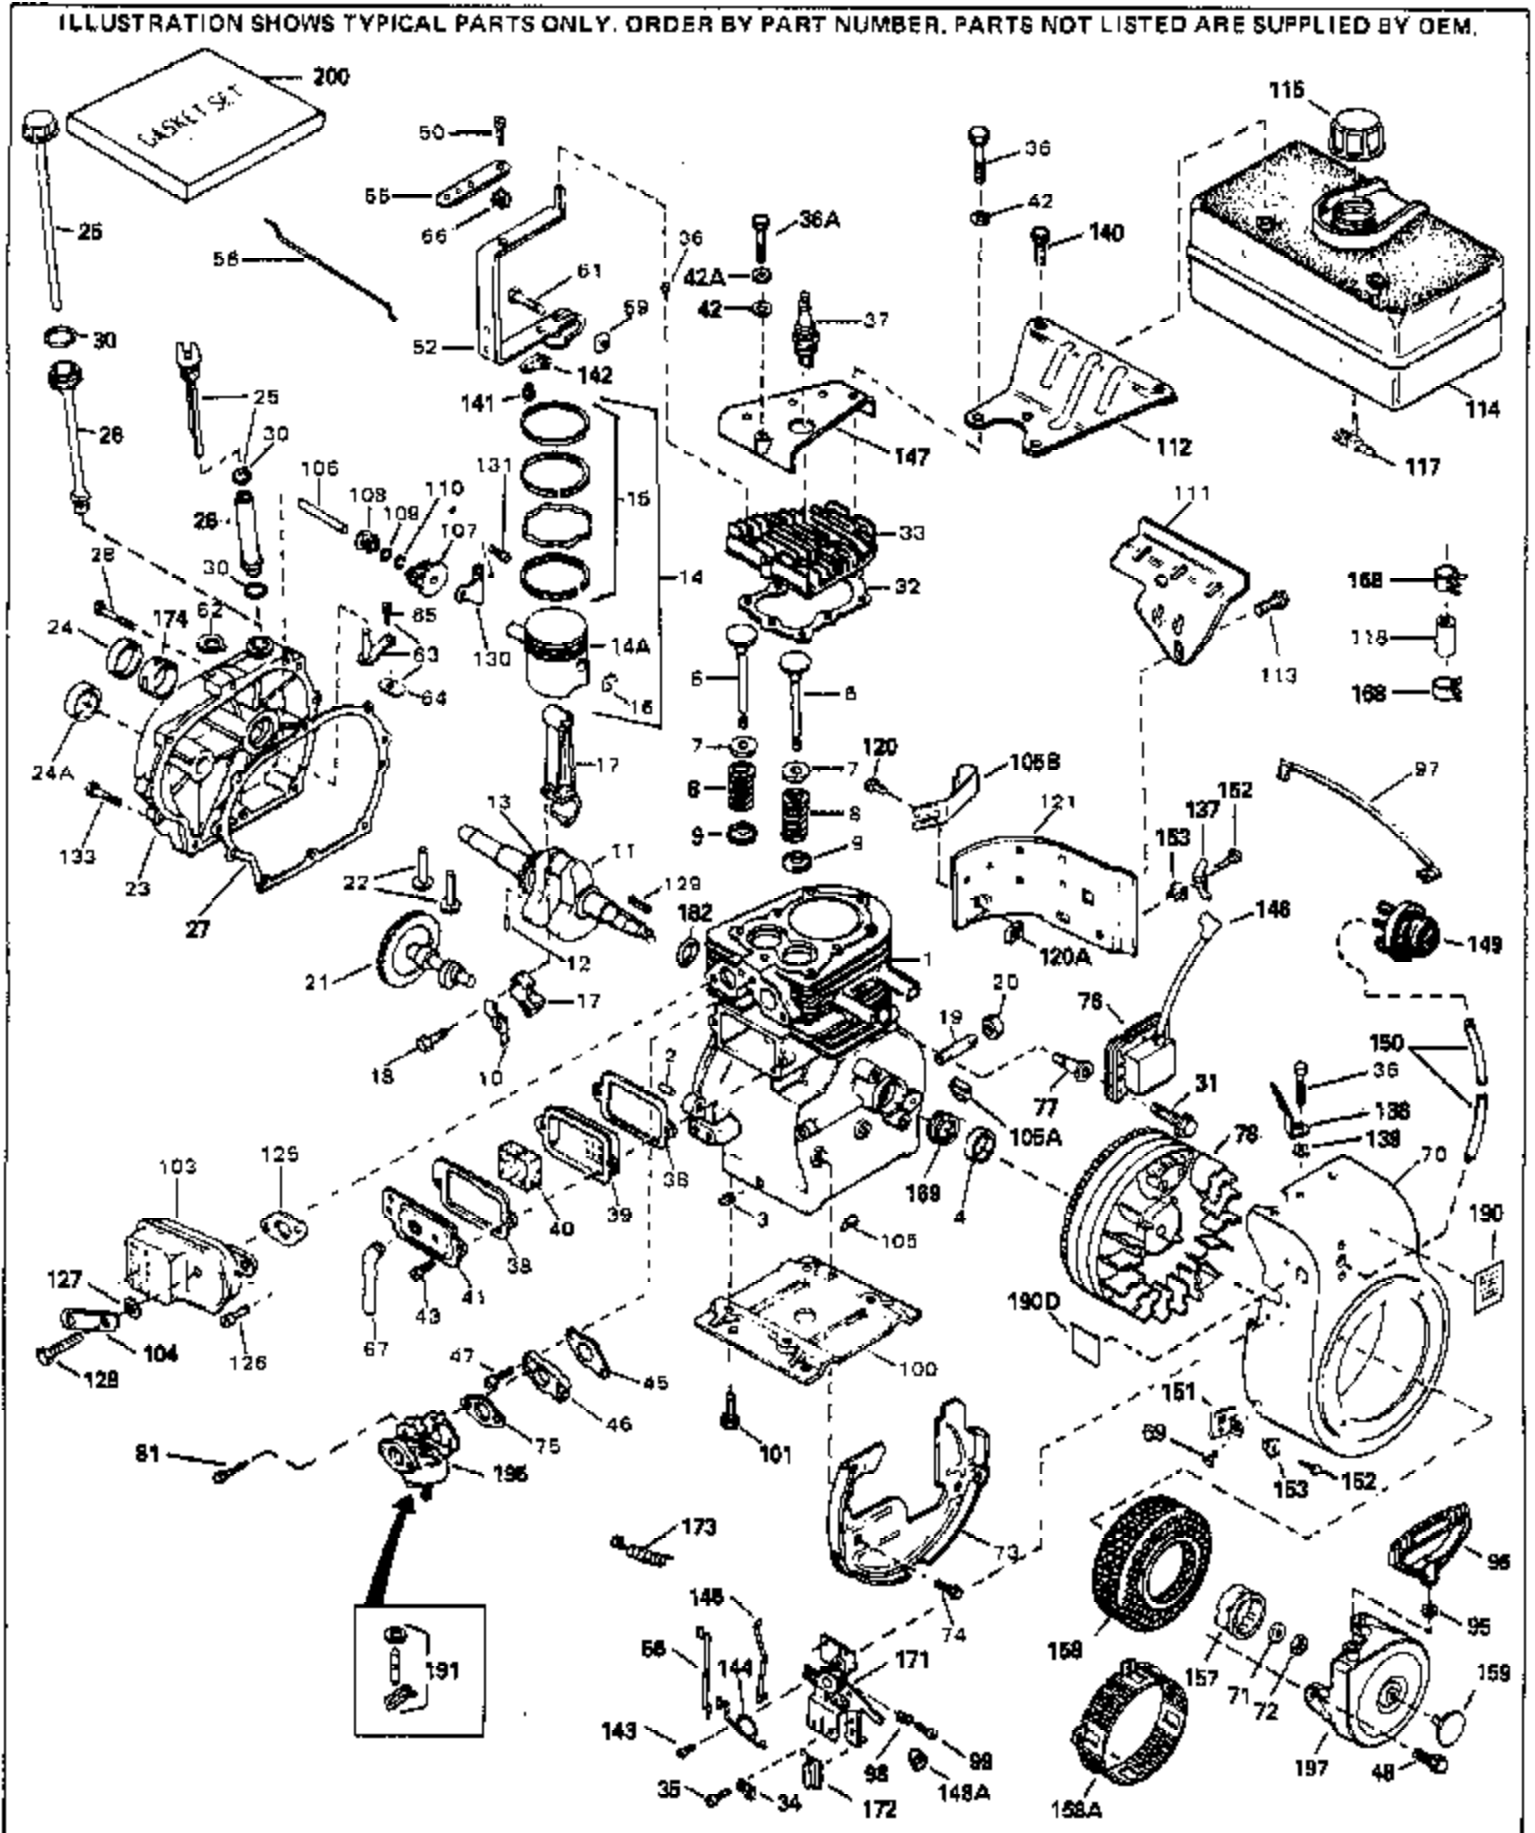

ILLUSTRATION SHOWS TYPICAL PARTS ONLY. ORDER BY PART NUMBER. PARTS NOT LISTED ARE SUPPLIED BY OEM.

Ref #	Part Number	Qty	Description
1	32586C		Cylinder (Incl. 2, 3 & 4) (2-3/4" Bore)
2	27652		Pin, Dowel
3	27642		Plug, Oil drain
4	32630		Seal, Oil
5	32783		Intake Valve (Std.) (Incl. 9)
5	32784		Intake Valve (1/32" OS) (Incl. 9)
6	27878A		Exhaust Valve (Std.) (Incl. 9)
6	27880A		Exhaust Valve (1/32" OS) (Incl. 9)
7	27882		Cap, Upper valve spring
8	27881		Spring, Valve
9	32581		Cap, Lower valve spring
10	34242		Dipper, Oil
11	35272		Crankshaft
12	29783		Crankshaft Gear Pin (Used on early prod.)
13	27884		Gear, Crankshaft (Used on early production)
14A	32592B		Piston & Pin Ass'y. (Std.)(2-3/4")(Incl. 16)
14A	32593B		Piston & Pin Ass'y. (.010" OS) (Incl. 16)
14A	32594B		Piston & Pin Ass'y. (.020" OS) (Incl. 16)
14	34517		Piston, Pin & Ring Set (Std.) (2-3/4" Bore)
14	34518		Piston, Pin & Ring Set (.010" OS)
14	34519		Piston, Pin & Ring Set (.020" OS)
15	32595		Ring Set (Std.) (2-3/4" Bore)
15	32596		Ring Set (.010" OS)
15	32597		Ring Set (.020" OS)
16	27888		Ring, Piston pin retaining
17	32591C		Rod Assy., Connecting (Incl. 10 & 18)
18	650662C		Bolt, Connecting rod (2 each)
19	32678		Nipple, Pipe
20	30969		Cap, Oil drain
21	32115		Camshaft (MCR)
22	34034		Lifter, Valve
23	31303B		Cover, Cylinder (Incl. 24 & 106)
24	28427		Seal, Oil
25	34011A		Dipstick (Incl. 30)
26	33893A		Tube, Oil filler
27	30684		* Gasket, Cylinder cover
28	650488		Screw, 1/4-20 x 1-1/4"
30	33590		"O" Ring
31	650814		Screw, Torx T-15, 10-24 x 1"
32	32631A		* Gasket, Cylinder head
33	30938A		Head, Cylinder
34	27793		Clip, Conduit (Use as required)
35	28942		Screw, 10-32 x 3/8" (Use as required)
36	650697A		Screw, 5/16-18 x 2-1/2" (Use as required)
36	650695A		Screw, 5/16-18 x 2-1/4" (Use as required)
36	650694A		Screw, 5/16-18 x 2" (Use as required)
37	33636		Resistor Spark Plug (RJ-8C)
38	27896A		* Gasket, Breather
39	28423		Body, Breather
40	28424		Element, Breather
41	28425		Cover, Valve spring
42A	650690		Washer, Belleville (Use as required)
42	650691		Washer, Flat (Use as required)
43	650128		Screw, 10-24 x 1/2"
45	27915A		* Gasket, Intake
46	34712		Flange, Carburetor
47	30196		Screw, 5/16-18 x 3/4"
48	29716		Screw, 1/4-28 x 7/16"