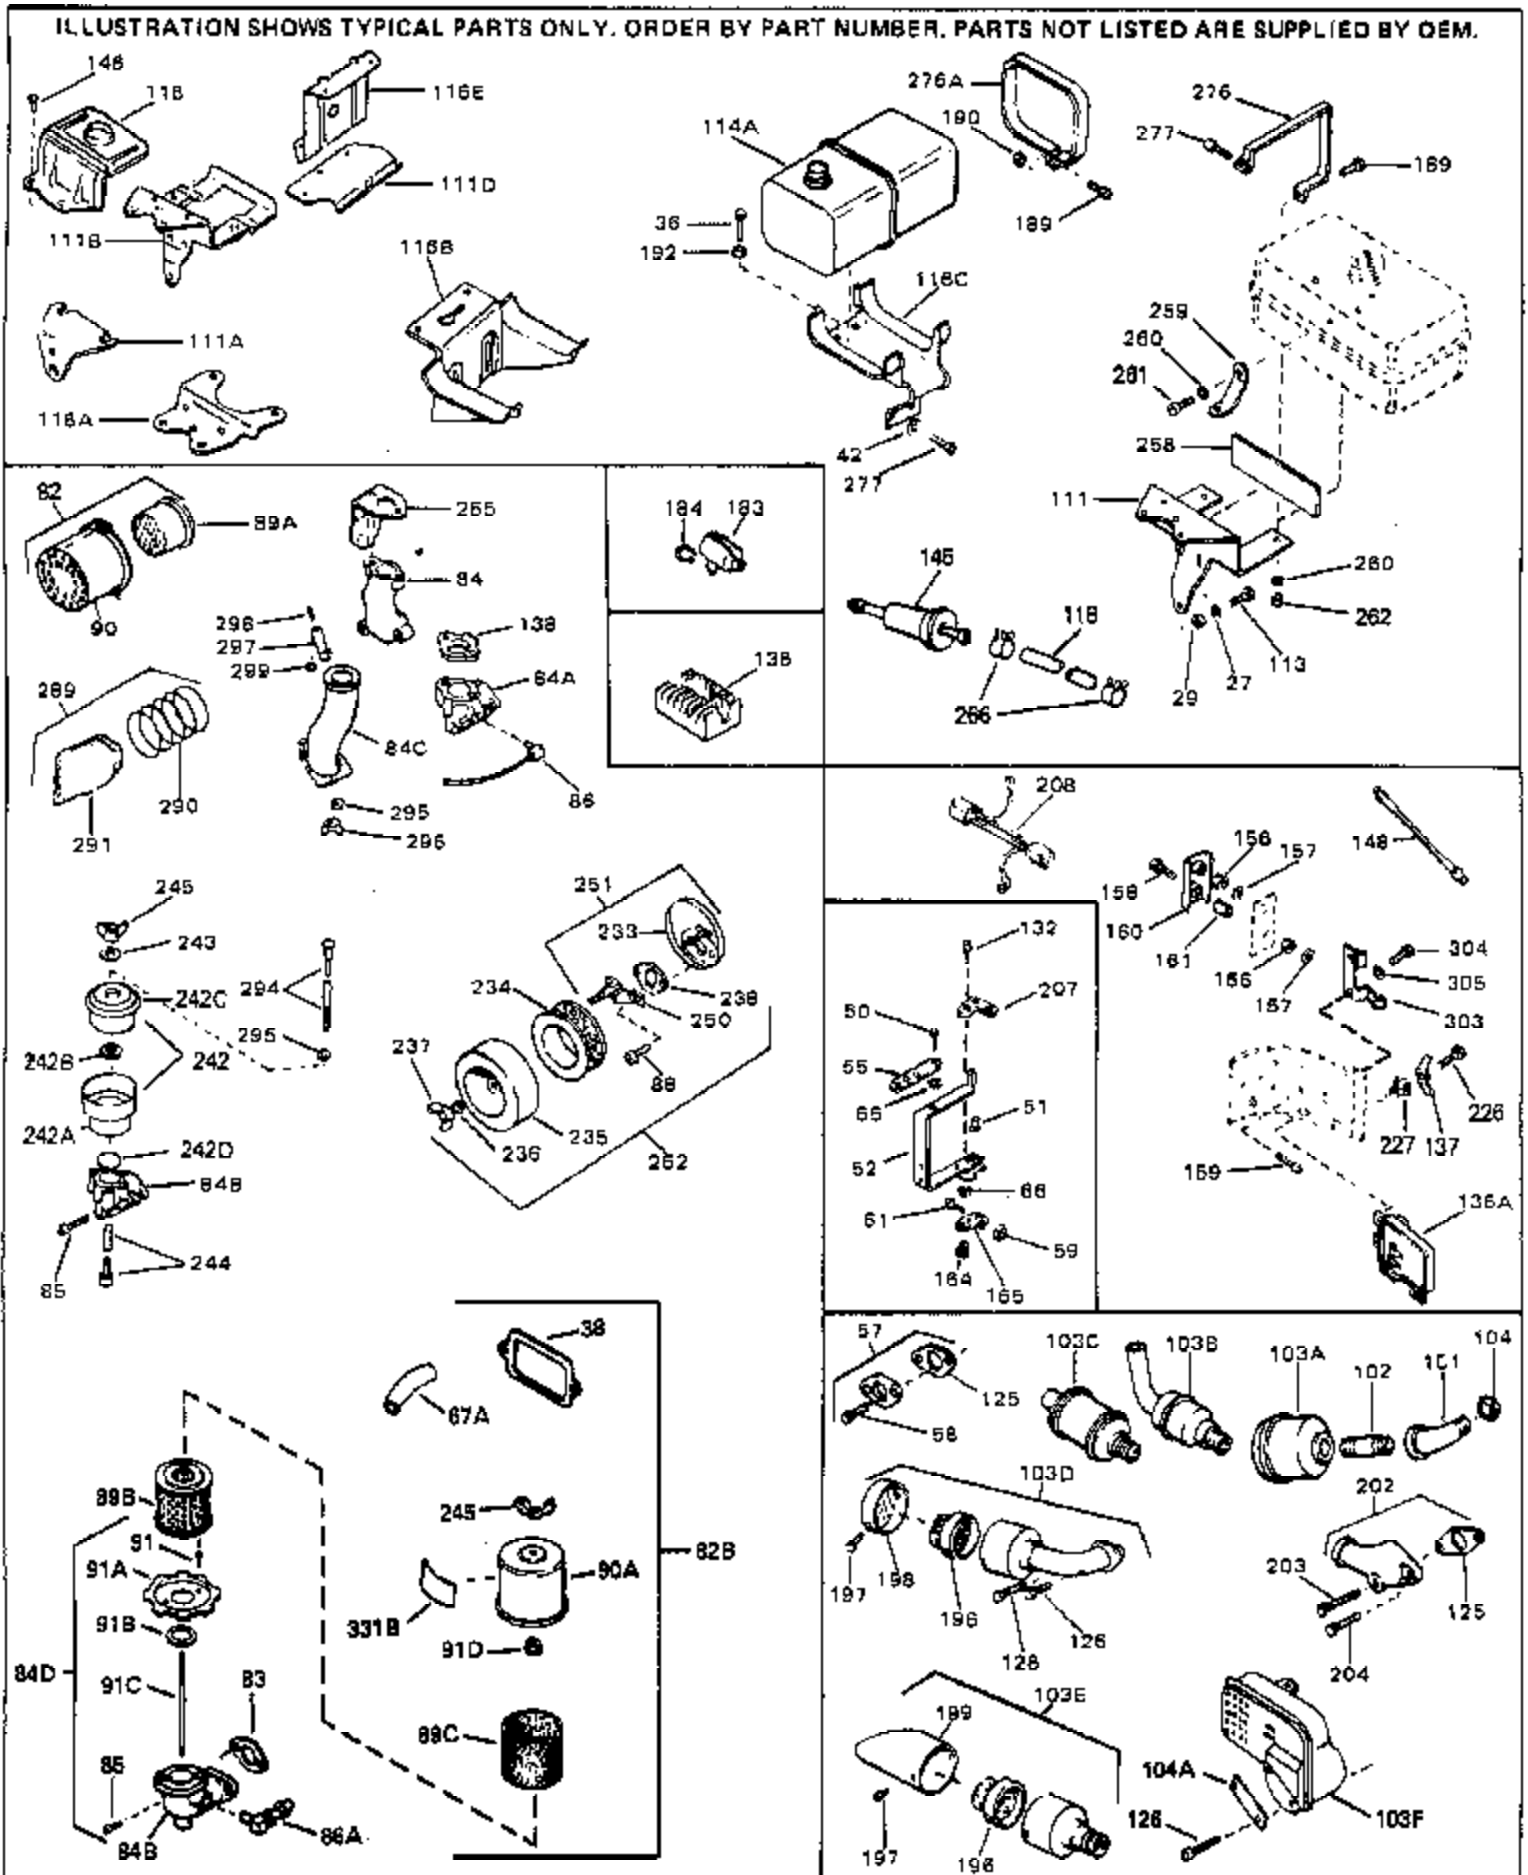

## Engine Parts List #3

Ref #	Part Number	Qty	Description
27	27513		Lockwasher, 1/4" (Use as required)
36	650697A		Screw, 5/16-18 x 2-1/2" (Use as required)
36	650695A		Screw, 5/16-18 x 2-1/4" (Use as required)
36	650694A		Screw, 5/16-18 x 2" (Use as required)
38	27896A		* Gasket, Breather cover
42	26073		Washer (Use as required)
42	650691		Washer, Flat (Use as required)
50	650548		Screw, 8-32 x 5/16"
51	30319		Rivet, Split (Used in early production)
52	32326A		Lever, Governor (New lever does not need 1 of 51,66,132,164,165,207)
55	30205		Bracket, Adjusting
57	730130		Exh.Adap.Kit (Incl. 58 & 125) (Use as req.)
58	30196		Screw, 5/16-18 x 3/4" (Use as required)
59	29216		Nut, Lock, 10-32
61	29826		Screw, 10-32 x 3/4"
66	29918		Lockwasher, #8 E.T.
82	730127		Air Cleaner Ass'y. (Incl. 60, 83, 87, 88, 89A, 90, 238 & 331B) (Use as required)
82B	730561		Air cleaner kit (Incl. 38, 67A, 83, 84B, 85,89B, 89C, 90A, 91, 91A, 91B, 91C, 91D, 245 & 331B) (Use only on engines with an externally vented fully adjustable carburetor)
83	27272A		* Gasket, Air cleaner
84D	34819		Air Cleaner Elbow (Incl. 84B, 86A, 91, 91A, 91B & 91C) (Use in 730561 assembly only)
88	28820		Screw, 10-32 x 1/2"
90	31715		Body, Air cleaner
103E	391026		Opt. Spark Arrest Muffler (Incl.196,197,199)
113	650561		Screw, 1/4-20 x 5/8"
118	29774		Fuel Line (Braided 8-1/4" 21 cm)(Use as req.)
118	30705		Fuel Line (Braided 16") (41 cm) (Use as req.)
118	30962		Fuel Line (Braided 32") (81 cm) (Use as req.)
125	27930A		Gasket, Exhaust
126	30196		Screw, 5/16-18 x 3/4"
128	650694A		Screw, 5/16-18 x 2" (Use as required)
132	650548		Screw, 8-32 x 5/16" (Early production )
148	34067		Wire Assy., Alternator adapter (4-1/4 ")
148	34069		Wire Assy., Alternator adapter (6-3/4 ")
202	31288		Exh. Adaptor Kit (Incl.125,203,204) ( As req.)
203	650697A		Screw, 5/16-18 x 2-1/2" (Use as required)
204	6021A		Screw, 5/16-18 x 1-1/2" (Use as required)
266	26460		Clamp, Fuel line
331B	31752		Decal, Air cleaner