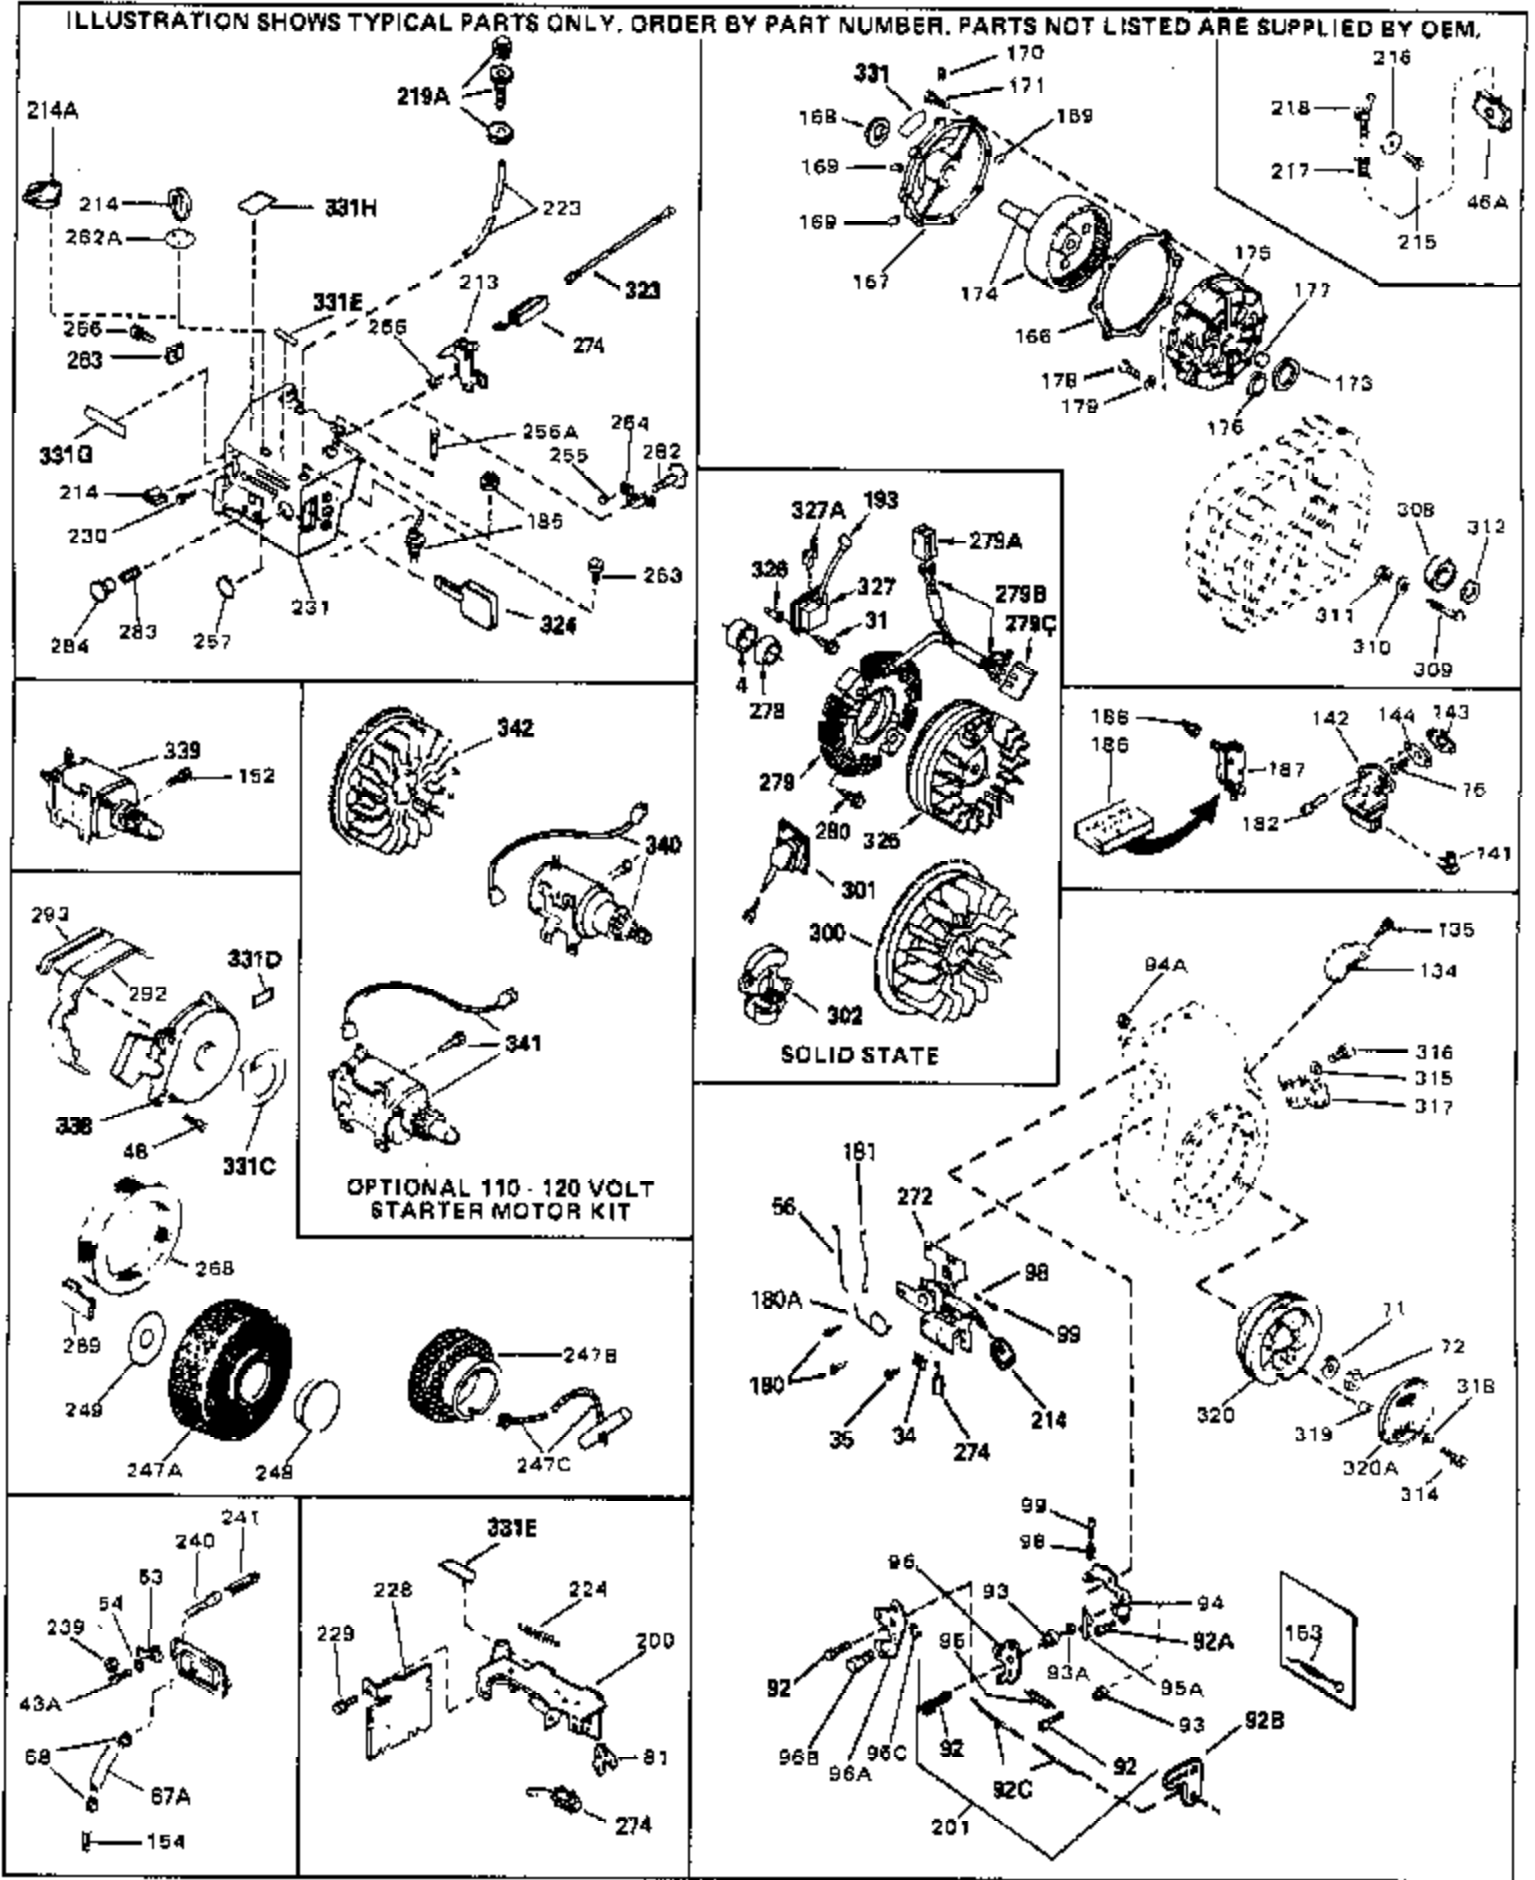

Ref #	Part Number	Qty	Description
337	610689A		Magneto NOTE: The complete magneto is not available as an assembly. The magneto number is shown for reference purposes only. Order component parts individually, as show in parts list. (Refer to Division 5, Section B, page 24 for breakdown)
338	590420		Rewind Starter (Refer to Division 5, Section C, page 25 for breakdown)
343	33239A		Gasket Set (Incl. items marked*)

ILLUSTRATION SHOWS TYPICAL PARTS ONLY. ORDER BY PART NUMBER. PARTS NOT LISTED ARE SUPPLIED BY OEM.

OPTIONAL 110 - 120 VOLT
STARTER MOTOR KIT

SOLID STATE