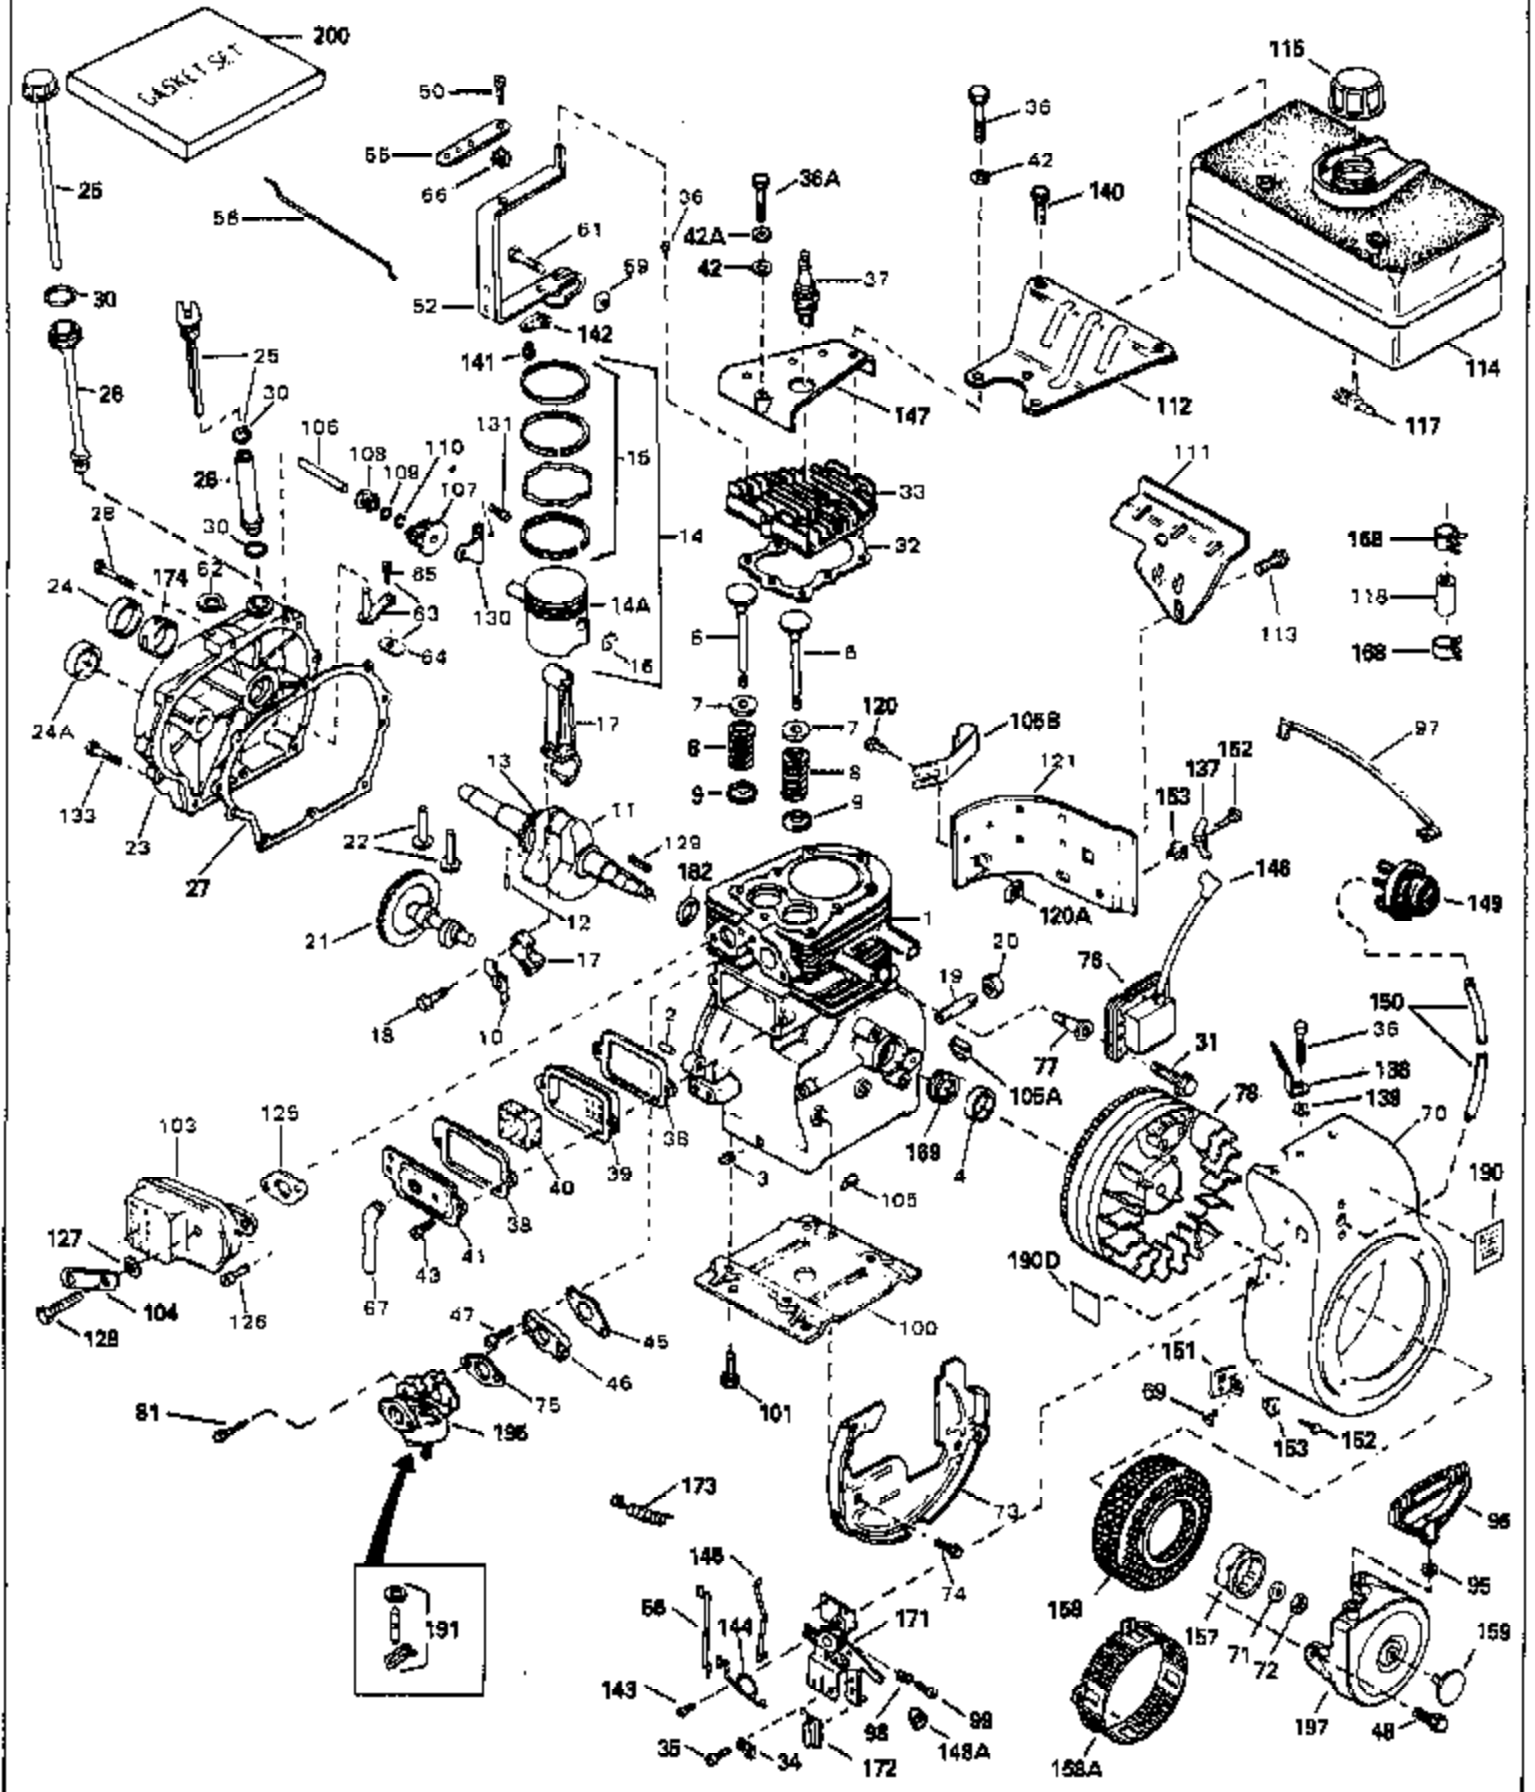

## Engine Parts List

Ref #	Part Number	Qty	Description
1	32586C		Cylinder (Incl. 2, 3 & 4) (2-3/4" Bore)
2	27652		Pin, Dowel
3	27642		Plug, Oil drain
4	32630		Seal, Oil
5	32783		Intake Valve (Std.) (Incl. 9)
5	32784		Intake Valve (1/32" OS) (Incl. 9)
6	27878A		Exhaust Valve (Std.) (Incl. 9)
6	27880A		Exhaust Valve (1/32" OS) (Incl. 9)
7	27882		Cap, Upper valve spring
8	27881		Spring, Valve
9	32581		Cap, Lower valve spring
10	34242		Dipper, Oil
11	34889		Crankshaft
12	29783		Crankshaft Gear Pin (Used on early production)
13	27884		Gear, Crankshaft (Used on early production)
14A	32592B		Piston & Pin Ass'y. (Std.) (2-3/4") (Incl. 16)
14A	32593B		Piston & Pin Ass'y. (.010" OS) (Incl. 16)
14A	32594B		Piston & Pin Ass'y. (.020" OS) (Incl. 16)
14	34517		Piston, Pin & Ring Set (Std.) (2-3/4" Bore)
14	34518		Piston, Pin & Ring Set (.010" OS)
14	34519		Piston, Pin & Ring Set (.020" OS)
15	32595		Ring Set (Std.) (2-3/4" Bore)
15	32596		Ring Set (.010" OS)
15	32597		Ring Set (.020" OS)
16	27888		Ring, Piston pin retaining
17	32591C		Rod Assy., Connecting (Incl. 10 & 18)
18	650662C		Bolt, Connecting rod (2 each)
21	32115		Camshaft (MCR)
22	34034		Lifter, Valve
23	31303B		Cover, Cylinder (Incl. 24 & 106)
24	28427		Seal, Oil
25	34011A		Dipstick (Incl. 30)
26	33893A		Tube, Oil filler
27	30684		* Gasket, Cylinder cover
28	650488		Screw, 1/4-20 x 1-1/4"
30	33590		"O" Ring
31	650489		Screw, 1/4-20 x 5/8"
32	32631A		* Gasket, Cylinder head
33	30938A		Head, Cylinder
34	27793		Clip, Conduit (Use as required)
35	28942		Screw, 10-32 x 3/8" (Use as required)
36	650697A		Screw, 5/16-18 x 2-1/2" (Use as required)
36	650695A		Screw, 5/16-18 x 2-1/4" (Use as required)
36	650694A		Screw, 5/16-18 x 2" (Use as required)
37	33636		Resistor Spark Plug (RJ-8C)
38	27896A		* Gasket, Breather
39	28423		Body, Breather
40	28424		Element, Breather
41	28425		Cover, Valve spring
42A	650690		Washer, Belleville (Use as required)
42	650691		Washer, Flat (Use as required)
43	650128		Screw, 10-24 x 1/2"
45	27915A		* Gasket, Intake
46	34712		Flange, Carburetor
47	30196		Screw, 5/16-18 x 3/4"
48	29716		Screw, 1/4-28 x 7/16"
50	650548		Screw, 8-32 x 5/16"
52	33454		Lever Assy., Governor