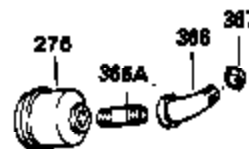

OPTIONAL SPARK ARREST MUFFLER