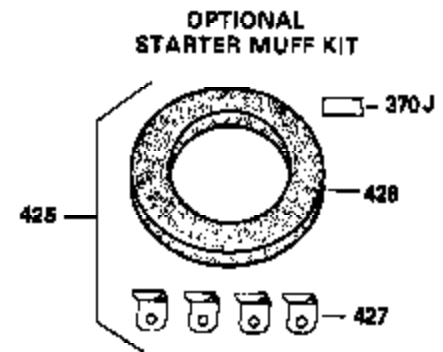

Ref #	Part Number	Qty	Description
453	29538	1	Engine Mounting Base
454	650542	4	Screw, 5/16-18 x 3/4"

OPTIONAL SPARK ARREST MUFFLER

Engine Parts List #2

Ref #	Part Number	Qty	Description
23	31793	1	Ball Bearing
32	31792	1	Washer
49	34242	1	Oil Dipper
74	31855	2	Bearing Retainer
94	33450	1	Lock Nut, 10-32
95	30886A	1	Extension Spring
96	30845A	1	R. P. M. Adjusting Bolt
129	650697A	2	Screw, 5/16-18 x 2-1/2"
131	650697A	3	Screw, 5/16-18 x 2-1/2"
172	28425	1	Valve Cover
175	650778	2	Lock Washer
176	650580	2	Lock Nut, 10-24
242	31691	1	Air Cleaner Bracket
262	29747B	2	Screw, Torx T-40, 5/16-24 x 21/32"
275	29633	1	Muffler
291	30962	1	Fuel Line
295	32961	1	Fuel Shut-Off Valve
366A	30244	1	Muffler Nipple
366	30209	1	Muffler Elbow
367	32862	1	Nut
370	550223	1	Logo Decal

**ADD-ON ALTERNATOR
 AC LIGHTING OR DC CHARGING**

**OPTIONAL
 STARTER MUFF KIT**
 730571
 Can be used on H50-60 with
 stamped steel starter.

SOLID STATE

Engine Parts List #3

Ref #	Part Number	Qty	Description
49	34242	1	Oil Dipper
90	611084	1	Flywheel
100	34443A	1	Solid State Ignition
102	650872	2	Solid State Mounting Stud
103	650814	2	Screw, Torx T-15, 10-24 x 1"
129	650697A	2	Screw, 5/16-18 x 2-1/2"
131	650697A	3	Screw, 5/16-18 x 2-1/2"
172	28425	1	Valve Cover
173	35350	1	Breather Tube
239	27272A	1	* Air Cleaner Gasket
242	31691	1	Air Cleaner Bracket
245	30727	1	Air Cleaner Filter
291	30962	1	Fuel Line