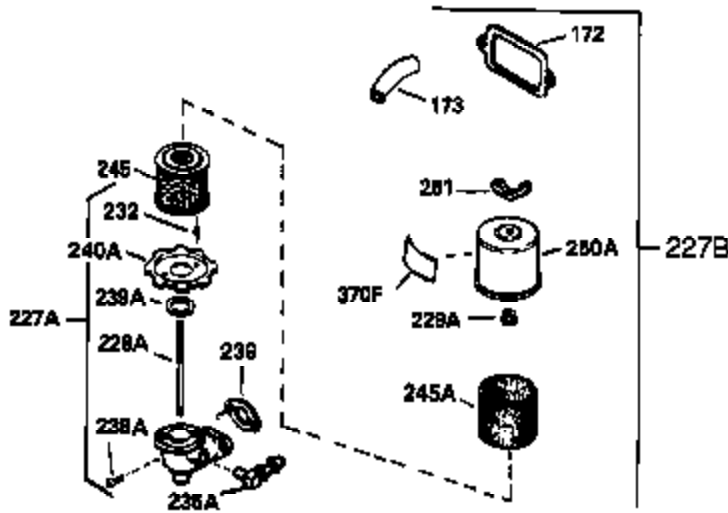

Ref #	Part Number	Qty	Description
453	29538	1	Engine Mounting Base
454	650542	4	Screw, 5/16-18 x 3/4"

OPTIONAL SPARK ARREST MUFFLER

Engine Parts List #2

Ref #	Part Number	Qty	Description
23	31793	1	Ball Bearing
32	31792	1	Washer
49	34242	1	Oil Dipper
74	31855	2	Bearing Retainer
94	33450	1	Lock Nut, 10-32
95	30886A	1	Extension Spring
96	30845A	1	R. P. M. Adjusting Bolt
129	650697A	2	Screw, 5/16-18 x 2-1/2"
131	650697A	3	Screw, 5/16-18 x 2-1/2"
172	28425	1	Valve Cover
175	650778	2	Lock Washer
176	650580	2	Lock Nut, 10-24
242	31691	1	Air Cleaner Bracket
262	29747B	2	Screw, Torx T-40, 5/16-24 x 21/32"
275	29633	1	Muffler
291	30962	1	Fuel Line
295	32961	1	Fuel Shut-Off Valve
366A	30244	1	Muffler Nipple
366	30209	1	Muffler Elbow
367	32862	1	Nut
370	550223	1	Logo Decal