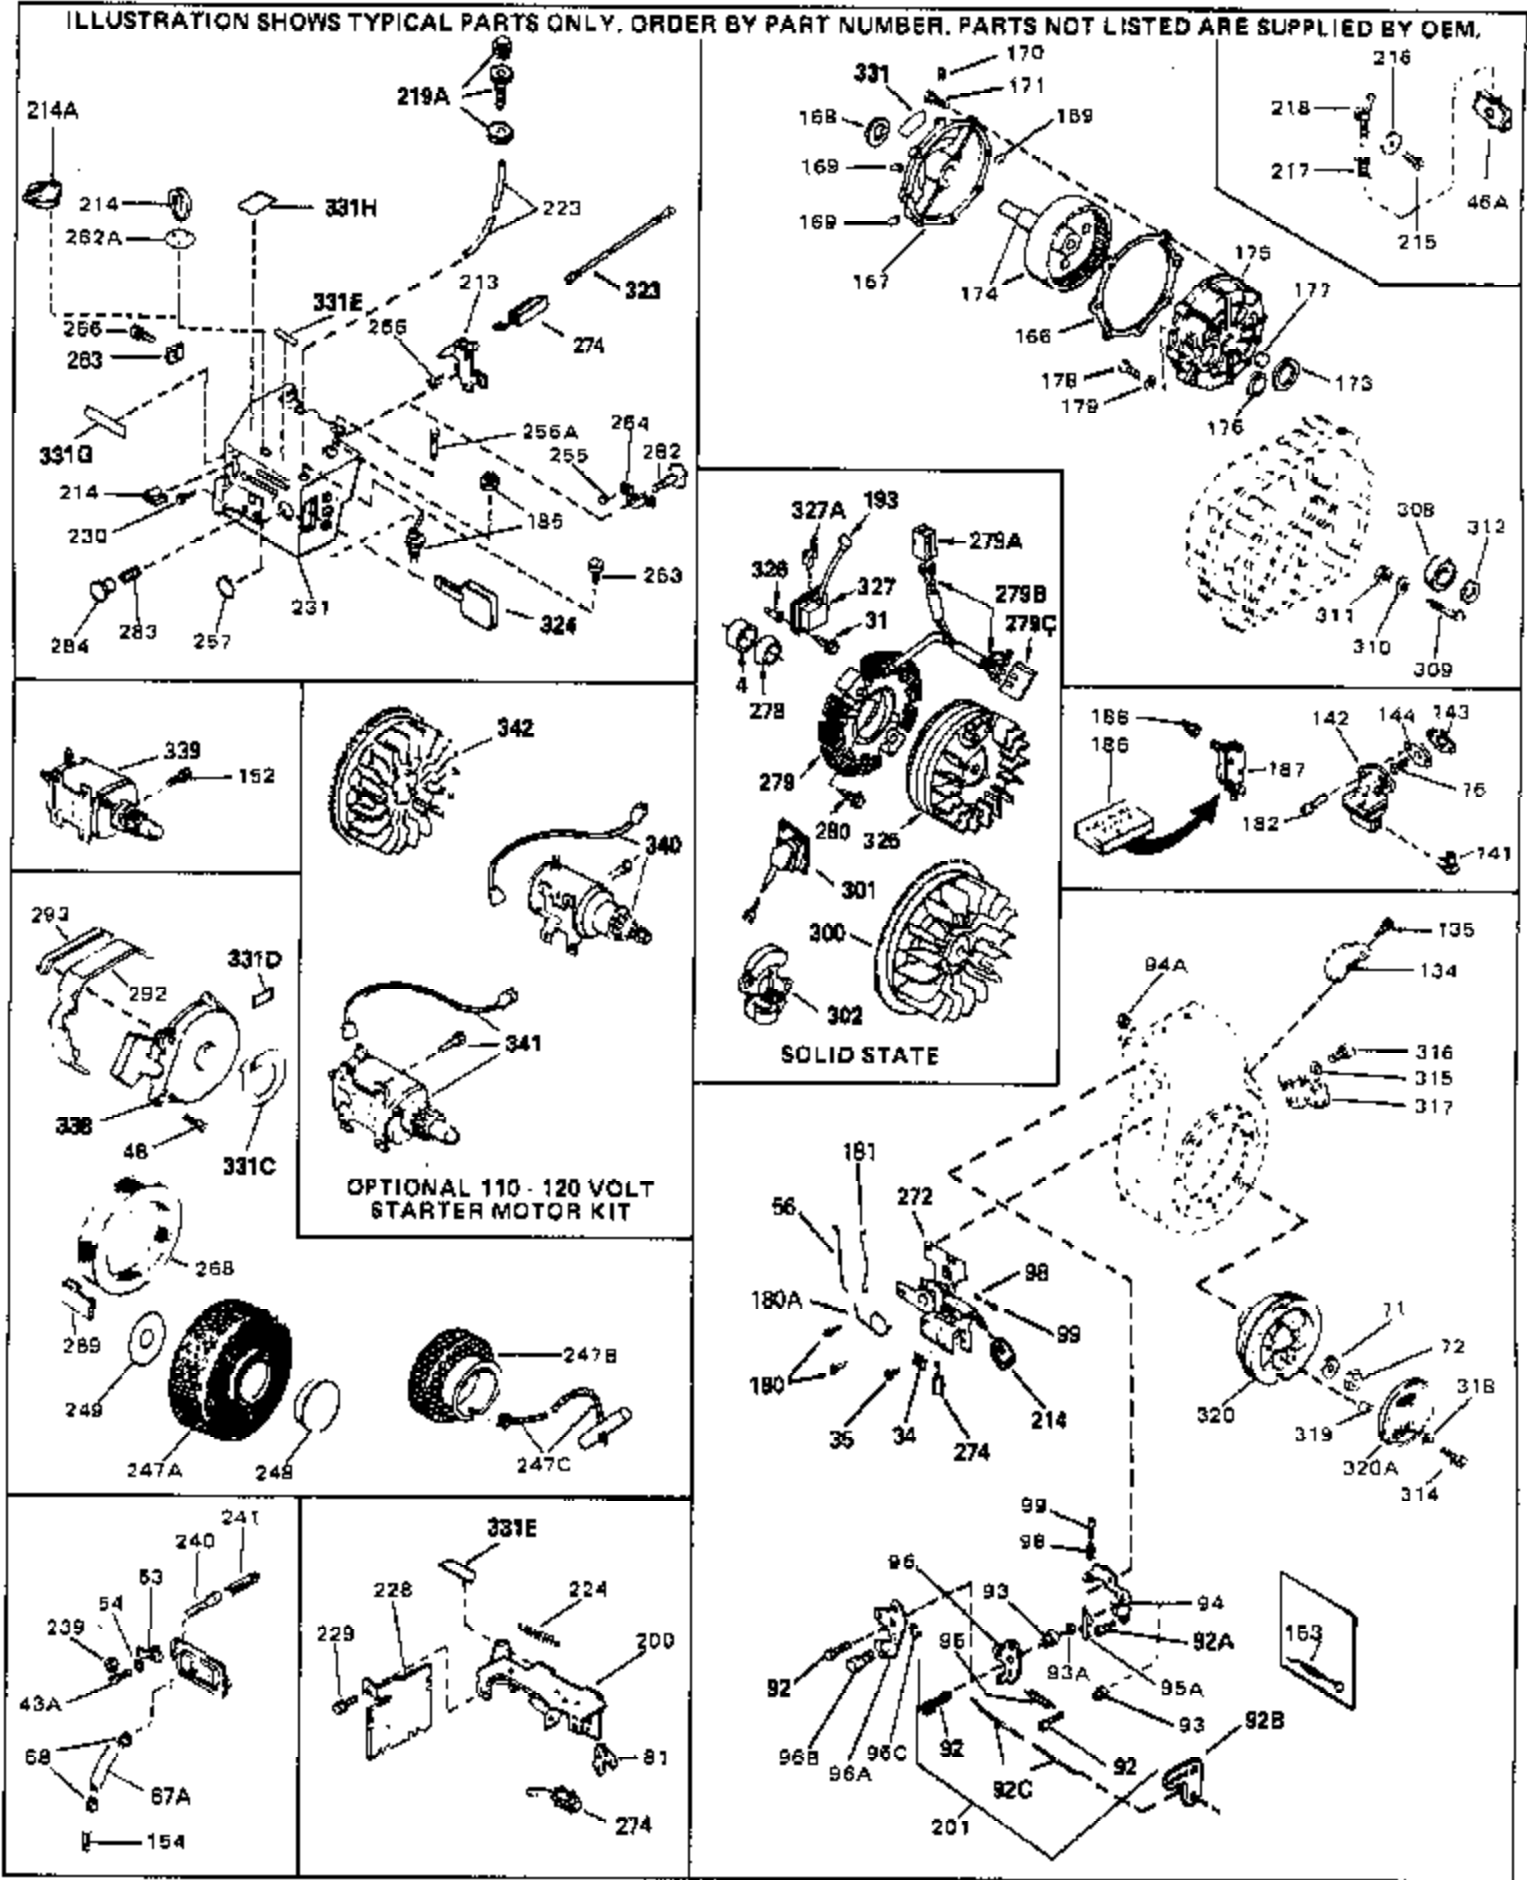

ILLUSTRATION SHOWS TYPICAL PARTS ONLY. ORDER BY PART NUMBER. PARTS NOT LISTED ARE SUPPLIED BY OEM.

Ref #	Part Number	Qty	Description
31	650489		Screw, 1/4-20 x 5/8"
34	27793		Clip, Conduit (Use as required)
35	28942		Screw, 10-32 x 3/8" (Use as required)
43A	650597		Screw, 10-24 x 5/8"
48	29716		Screw, 1/4-28 x 7/16"
53	32328		Bracket, Speed adjusting (Incl. 239)
54	8269		Washer, Lock (Can be purchased locally)
56	32327		Link, Throttle
71	650815		Washer, Belleville
72	8116		Nut, Hex
193	610118		Cover, Spark plug (Use as required)
193	27276		Cover, Spark plug
239	33450		Nut, Lock
240	30845A		Bolt, Governor adjusting
241	32329		Spring, Governor bolt
263	650764		Nut, "U" Type (Use as required)
274	610973		Terminal Ass'y. (As req. on late production)
331	550223		Decal, Name
338	590420		Rewind Starter (Refer to Division 5, Section C, page 25 for breakdown)
340	33328D		Starter Motor Kit (110-120 Volt) This 110-120 volt starter motor kit may have been added to this engine. It can be added only if cylinder has drilled and tapped starter mounting bosses and a ring gear flywheel (see #342). Refer to service number stamped on end cap of motor, or on decal, for identification
342	30811A		Flywheel (Ring gear flywheel required on engines using 110-120 volt starter kits listed above)
342	611042		Flywheel (Used on Type letters H and above) (Std. Point ignition) (Ring gear flywheel required on engines using 110-120 volt starter kits listed above)
342	611085		Flywheel (Minimum ring gear flywheel required on engines using 110-120 volt starter kits listed above) (Use with Solid State ignition)