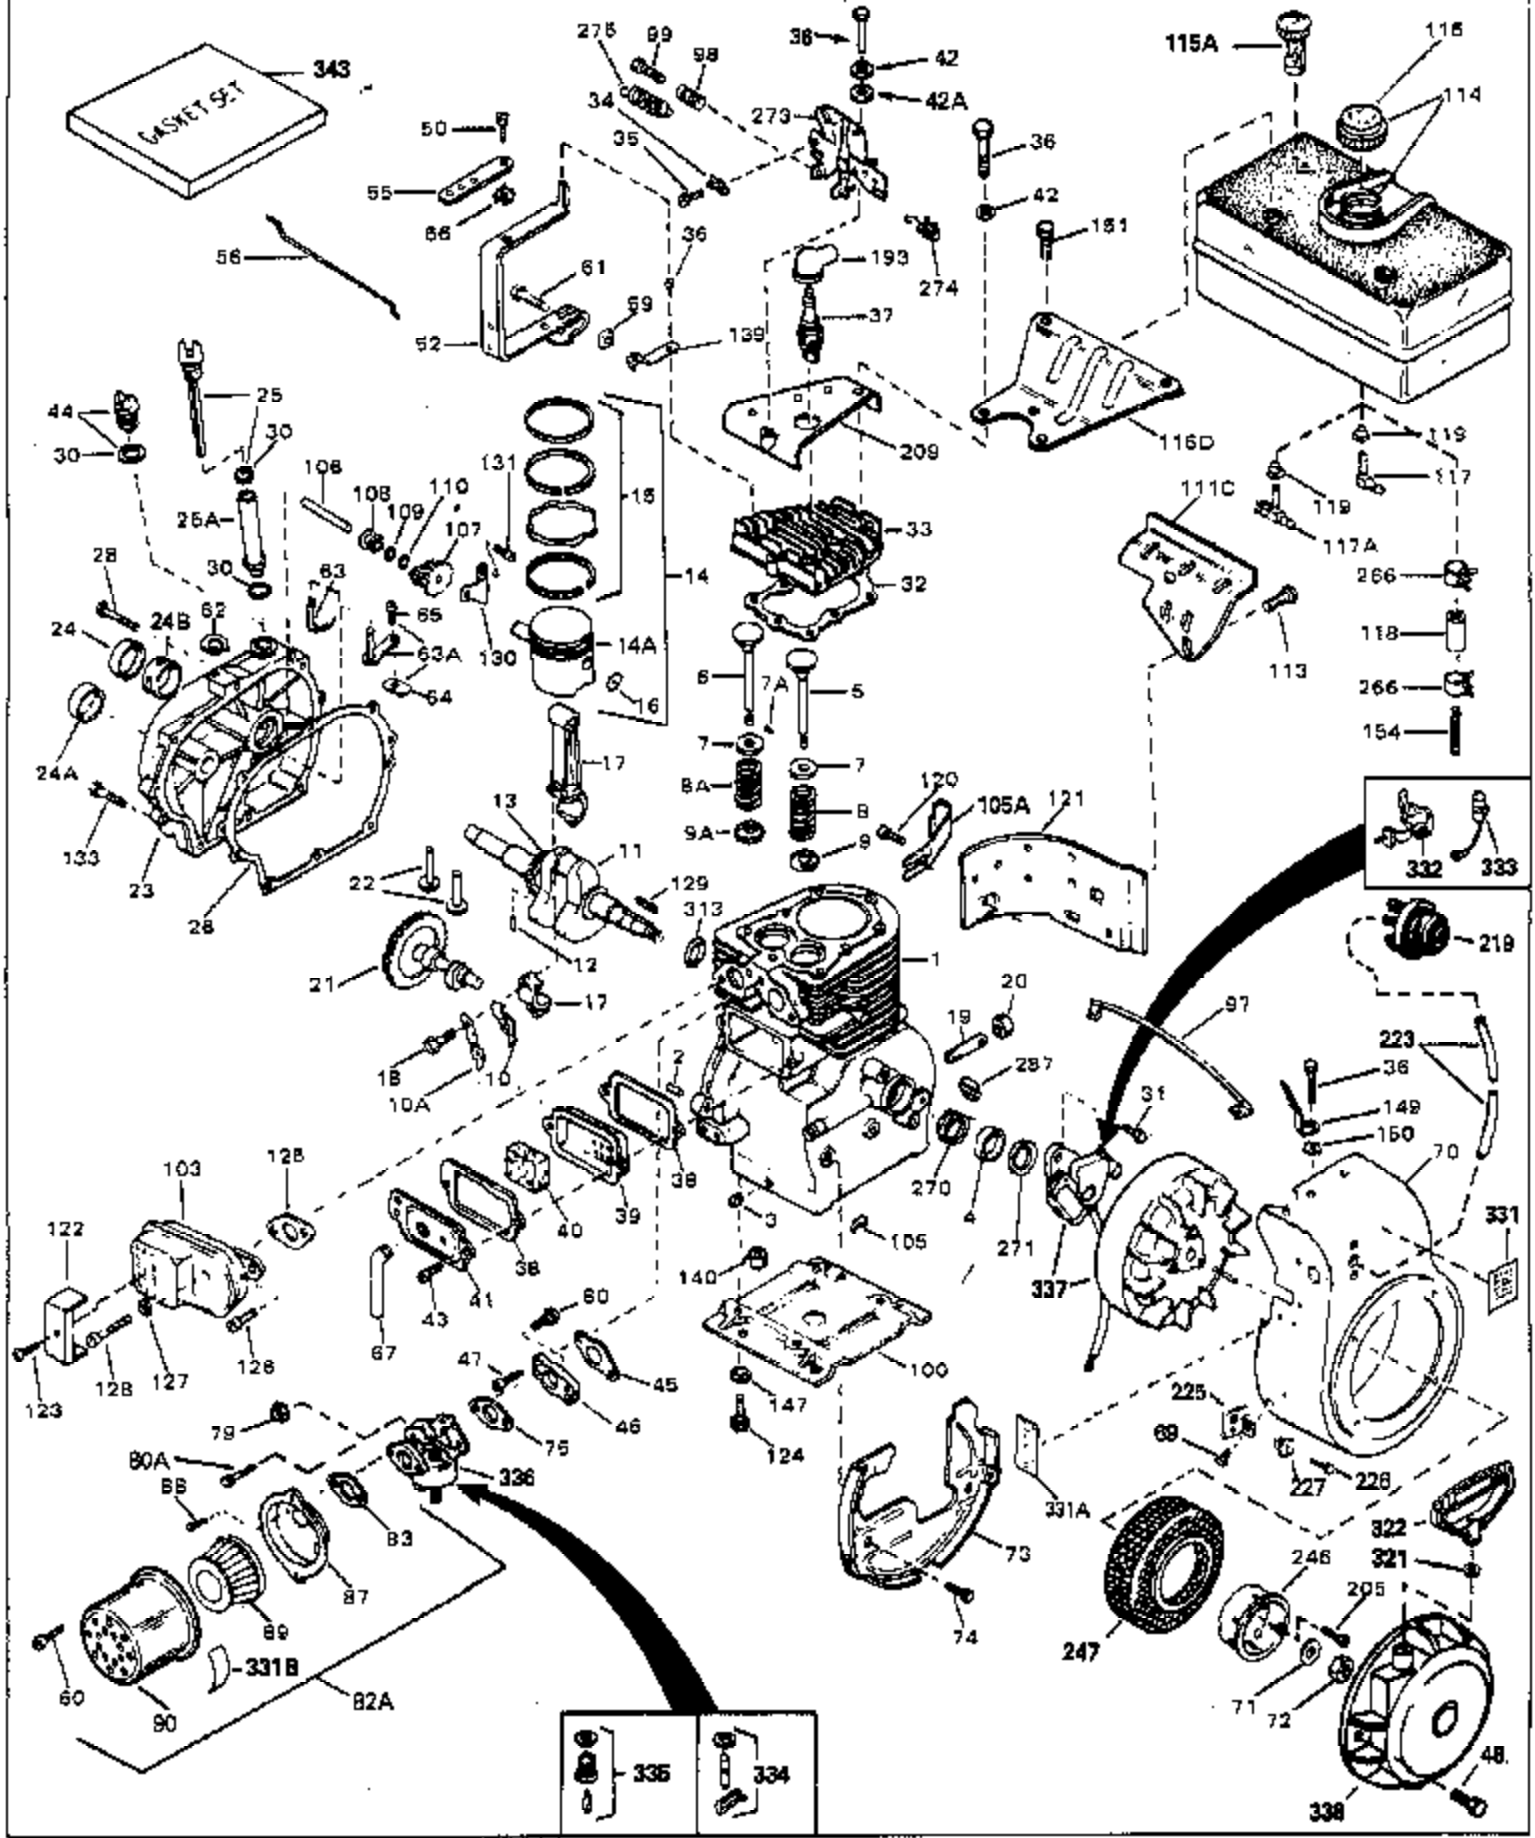

ILLUSTRATION SHOWS TYPICAL PARTS ONLY. ORDER BY PART NUMBER. PARTS NOT LISTED ARE SUPPLIED BY OEM.

Engine Parts List #1

Ref #	Part Number	Qty	Description
	1 32586C		Cylinder (Incl. 2, 3, 4 & 76) (2-3/4" Bore)
	2 27652		Pin, Dowel
	3 27642		Plug, Oil drain
	4 32630		Seal, Oil
	5 32783		Intake Valve (Std.) (Incl. 9)
	5 32784		Intake Valve (1/32" OS) (Incl. 9)
	6 27878A		Exhaust Valve (Std.) (Incl. 9)
	6 27880A		Exhaust Valve (1/32" OS) (Incl. 9)
	7A 20810		Pin, Valve spring retainer (Use as re quired)
	7 27882		Cap, Upper valve spring
	8 27881		Spring, Valve
	8A 27881		Spring, Valve
	9A 32581		Cap, Lower valve spring
	9 32581		Cap, Lower valve spring
	10A 32590		Plate, Lock & Oil dipper (This plate may be replaced by 34242 oil dipper but 650662C screw must be used.)
	10 34242		Dipper, Oil
	11 32670		Crankshaft (Incl. 12 & 13)
	12 29783		Crankshaft Gear Pin (Early production)
	13 27884		Gear, Crankshaft (Used in early produ ction) This gear is servicable onlywhen it is pinned to the crankshaft.
	14A 32592B		Piston & Pin Ass'y. (Std.)(2-3/4")(In cl.16)
	14A 32593B		Piston & Pin Ass'y. (.010" OS) (Incl. 16)
	14A 32594B		Piston & Pin Ass'y. (.020" OS) (Incl. 16)
	14 34517		Piston, Pin & Ring Set (Std.) (2-3/4" Bore)
	14 34518		Piston, Pin & Ring Set (.010" OS)
	14 34519		Piston, Pin & Ring Set (.020" OS)
	15 32595		Ring Set (Std.) (2-3/4" Bore)
	15 32596		Ring Set (.010" OS)
	15 32597		Ring Set (.020" OS)
	16 27888		Ring, Piston pin retaining
	17 32591C		Rod Assy., Connecting (Incl. 10 & 18)
	18 650662C		Screw, Connecting rod (2 each)
	21 32115		Camshaft (MCR)
	22 34034		Lifter, Valve
	23 31303B		Cover, Cylinder (Incl. 24, 106 & 279)
	24B 31546		Bushing, Crankshaft (Use as required)
	24 28427		Seal, Oil
	25A 33893A		Tube, Oil filler
	25 34011A		Dipstick, Oil (Incl. 30)
	26 30684		* Gasket, Cylinder cover
	28 650488		Screw, 1/4-20 x 1-1/4"
	30 33590		"O" Ring
	31 650489		Screw, 1/4-20 x 5/8"
	32 32631A		* Gasket, Cylinder head
	33 30938A		Head, Cylinder
	34 27793		Clip, Conduit (Use as required)
	35 28942		Screw, 10-32 x 3/8" (Use as required)
	36 650697A		Screw, 5/16-18 x 2-1/2" (Use as requi red)
	36 650695A		Screw, 5/16-18 x 2-1/4" (Use as requi red)
	36 650694A		Screw, 5/16-18 x 2" (Use as required)
	37 33636		Resistor Spark Plug (RJ-8C)
	37 34251		Resistor Spark Plug
	38 27896A		* Gasket, Breather cover
	39 28423		Body, Breather
	40 28424		Element, Breather
	41 28425		Cover, Valve spring