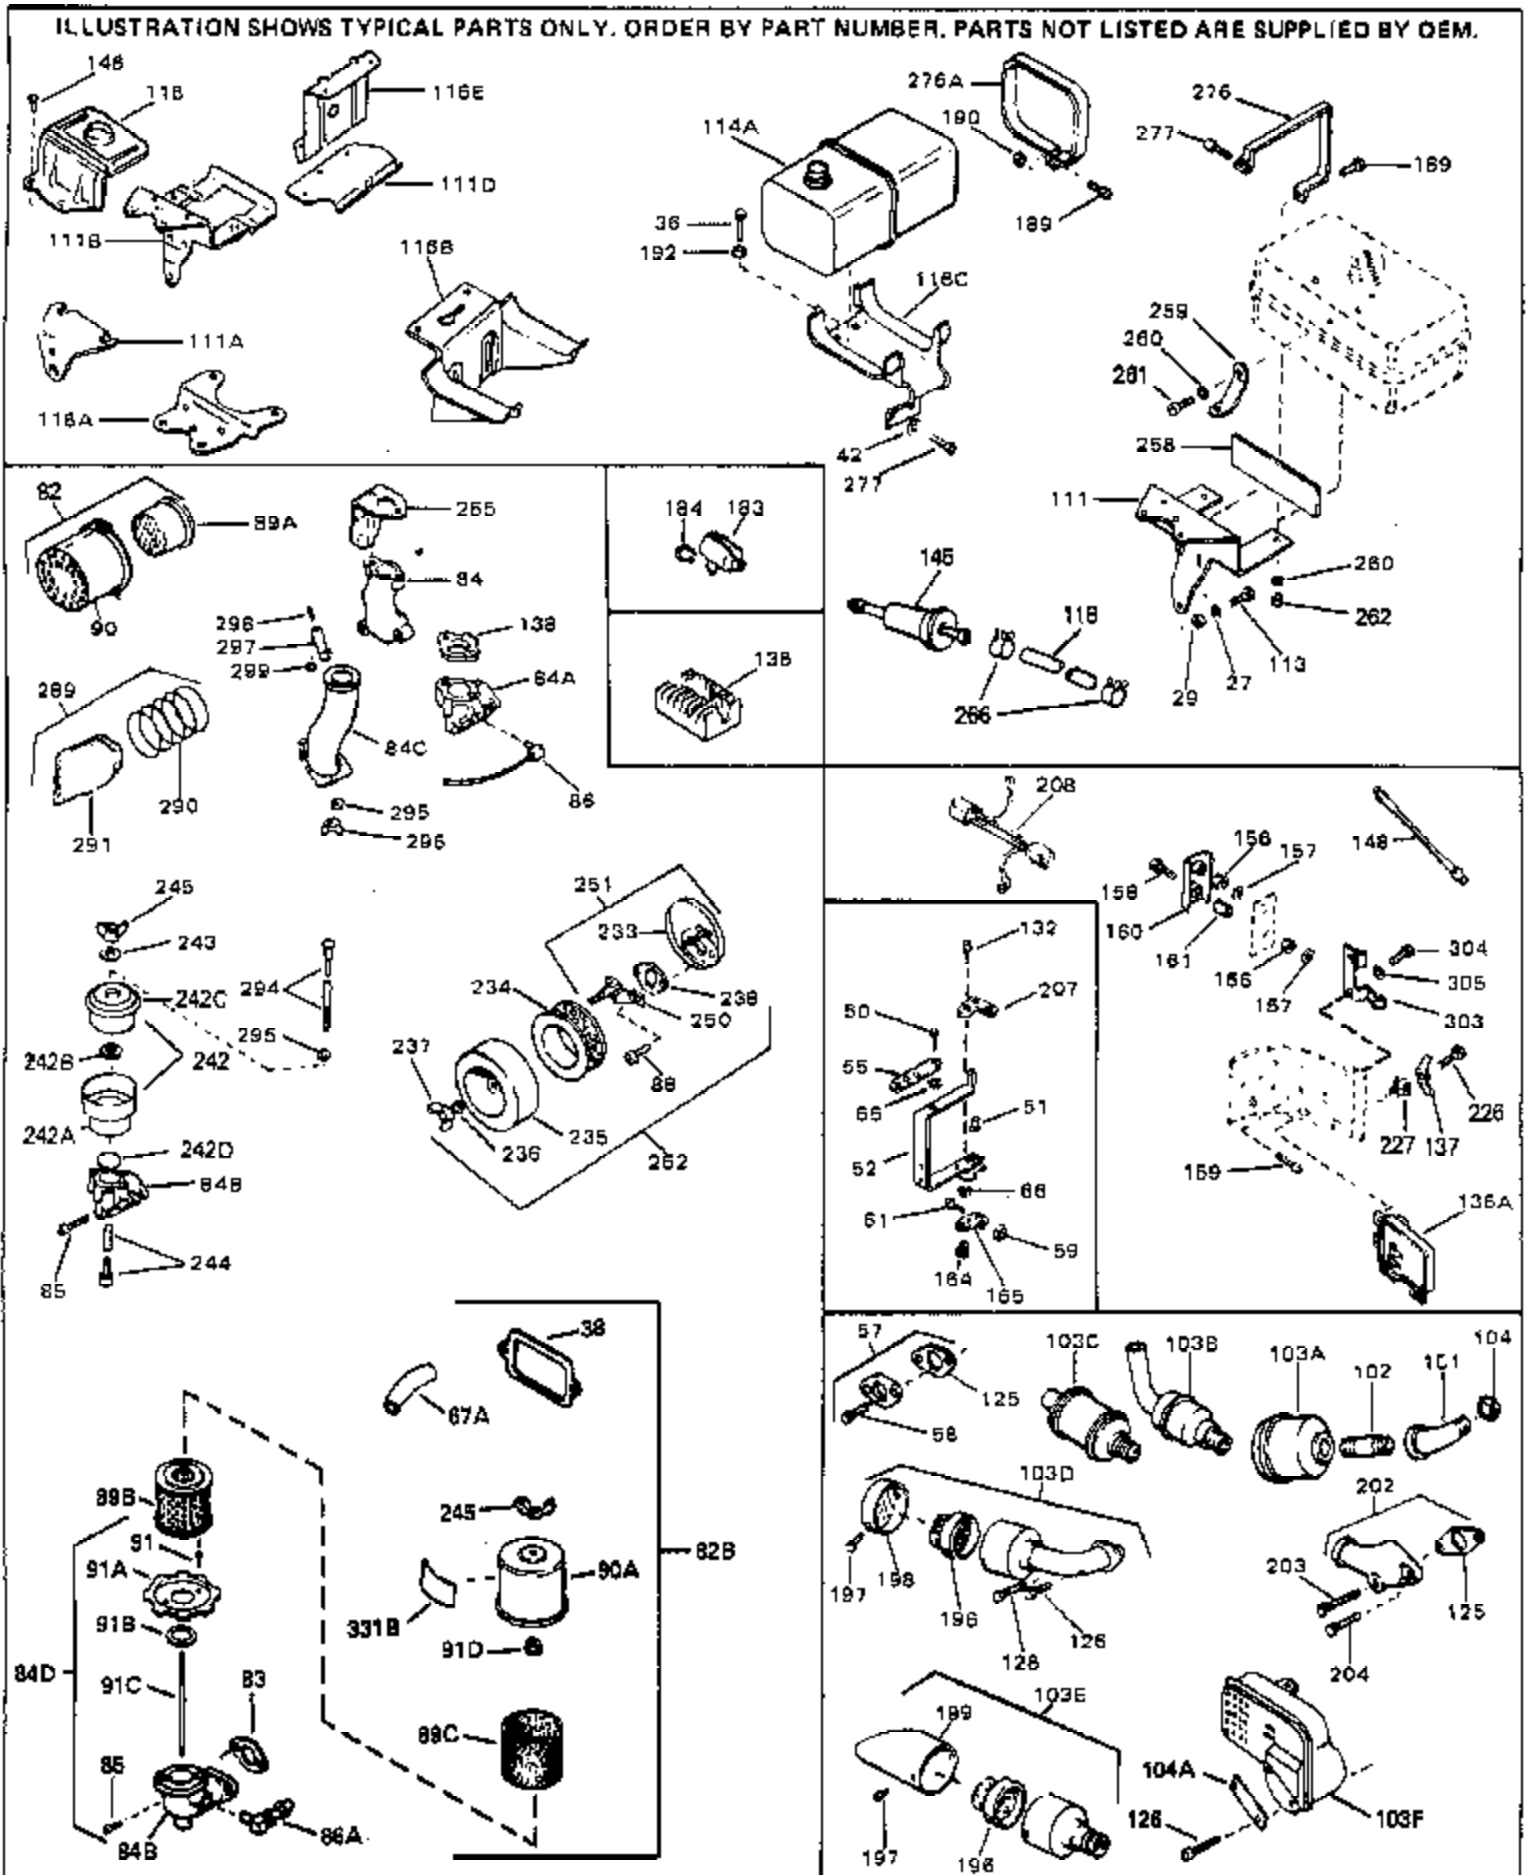

Engine Parts List #3

Ref #	Part Number	Qty	Description
27	27513		Lockwasher, 1/4" (Use as required)
36	650697A		Screw, 5/16-18 x 2-1/2" (Use as required)
36	650695A		Screw, 5/16-18 x 2-1/4" (Use as required)
36	650694A		Screw, 5/16-18 x 2" (Use as required)
38	27896A		* Gasket, Breather cover
42	26073		Washer (Use as required)
42	650691		Washer, Flat (Use as required)
50	650548		Screw, 8-32 x 5/16"
51	30319		Rivet, Split (Used in early production)
52	32326A		Lever, Governor (New lever does not need 1 of 51,66,132,164,165,207)
55	30205		Bracket, Adjusting
57	730130		Exh.Adap.Kit (Incl. 58 & 125) (Use as required)
58	30196		Screw, 5/16-18 x 3/4" (Use as required)
59	29216		Nut, Lock, 10-32
61	29826		Screw, 10-32 x 3/4"
66	29918		Lockwasher, #8 E.T.
82B	730561		Air cleaner kit (Incl. 38, 67A, 83, 84B, 85,89B, 89C, 90A, 91, 91A, 91B, 91C, 91D, 245 & 331B) (Use only on engines with an externally vented fully adjustable carburetor)
82	730127		Air Cleaner Ass'y. (Incl. 60, 83, 87, 88, 89A, 90, 238 & 331B) (Use as required)
83	27272A		* Gasket, Air cleaner
84D	34819		Air Cleaner Elbow (Incl. 84B, 86A, 91, 91A, 91B & 91C) (Use in 730561 assembly only)
88	28820		Screw, 10-32 x 1/2"
90	31715		Body, Air cleaner
103E	391026		Opt. Spark Arrest Muffler (Incl.196,1 97,199)
111	31694		Bracket, Fuel tank
113	650561		Screw, 1/4-20 x 5/8"
118	29774		Fuel Line (Braided 8-1/4" 21 cm)(Use as required)
118	30705		Fuel Line (Braided 16") (41 cm) (Use as required)
118	30962		Fuel Line (Braided 32") (81 cm) (Use as required)
125	27930A		Gasket, Exhaust
126	30196		Screw, 5/16-18 x 3/4"
128	650694A		Screw, 5/16-18 x 2" (Use as required)
132	650548		Screw, 8-32 x 5/16" (Early production)
148	34067		Wire Assy., Alternator adapter (4-1/4 ")
148	34069		Wire Assy., Alternator adapter (6-3/4 ")
189	6201		Screw, 1/4-28 x 7/8"
202	31288		Exh. Adaptor Kit (Incl.125,203,204) (As required)
203	650697A		Screw, 5/16-18 x 2-1/2" (Use as required)
204	6021A		Screw, 5/16-18 x 1-1/2" (Use as required)
262	29752		Nut, Lock
266	26460		Clamp, Fuel line
276	31697		Strap, Fuel tank
277	29212		Screw, Hex hd. Sems, 1/4-28 x 7/16
331B	31752		Decal, Air cleaner