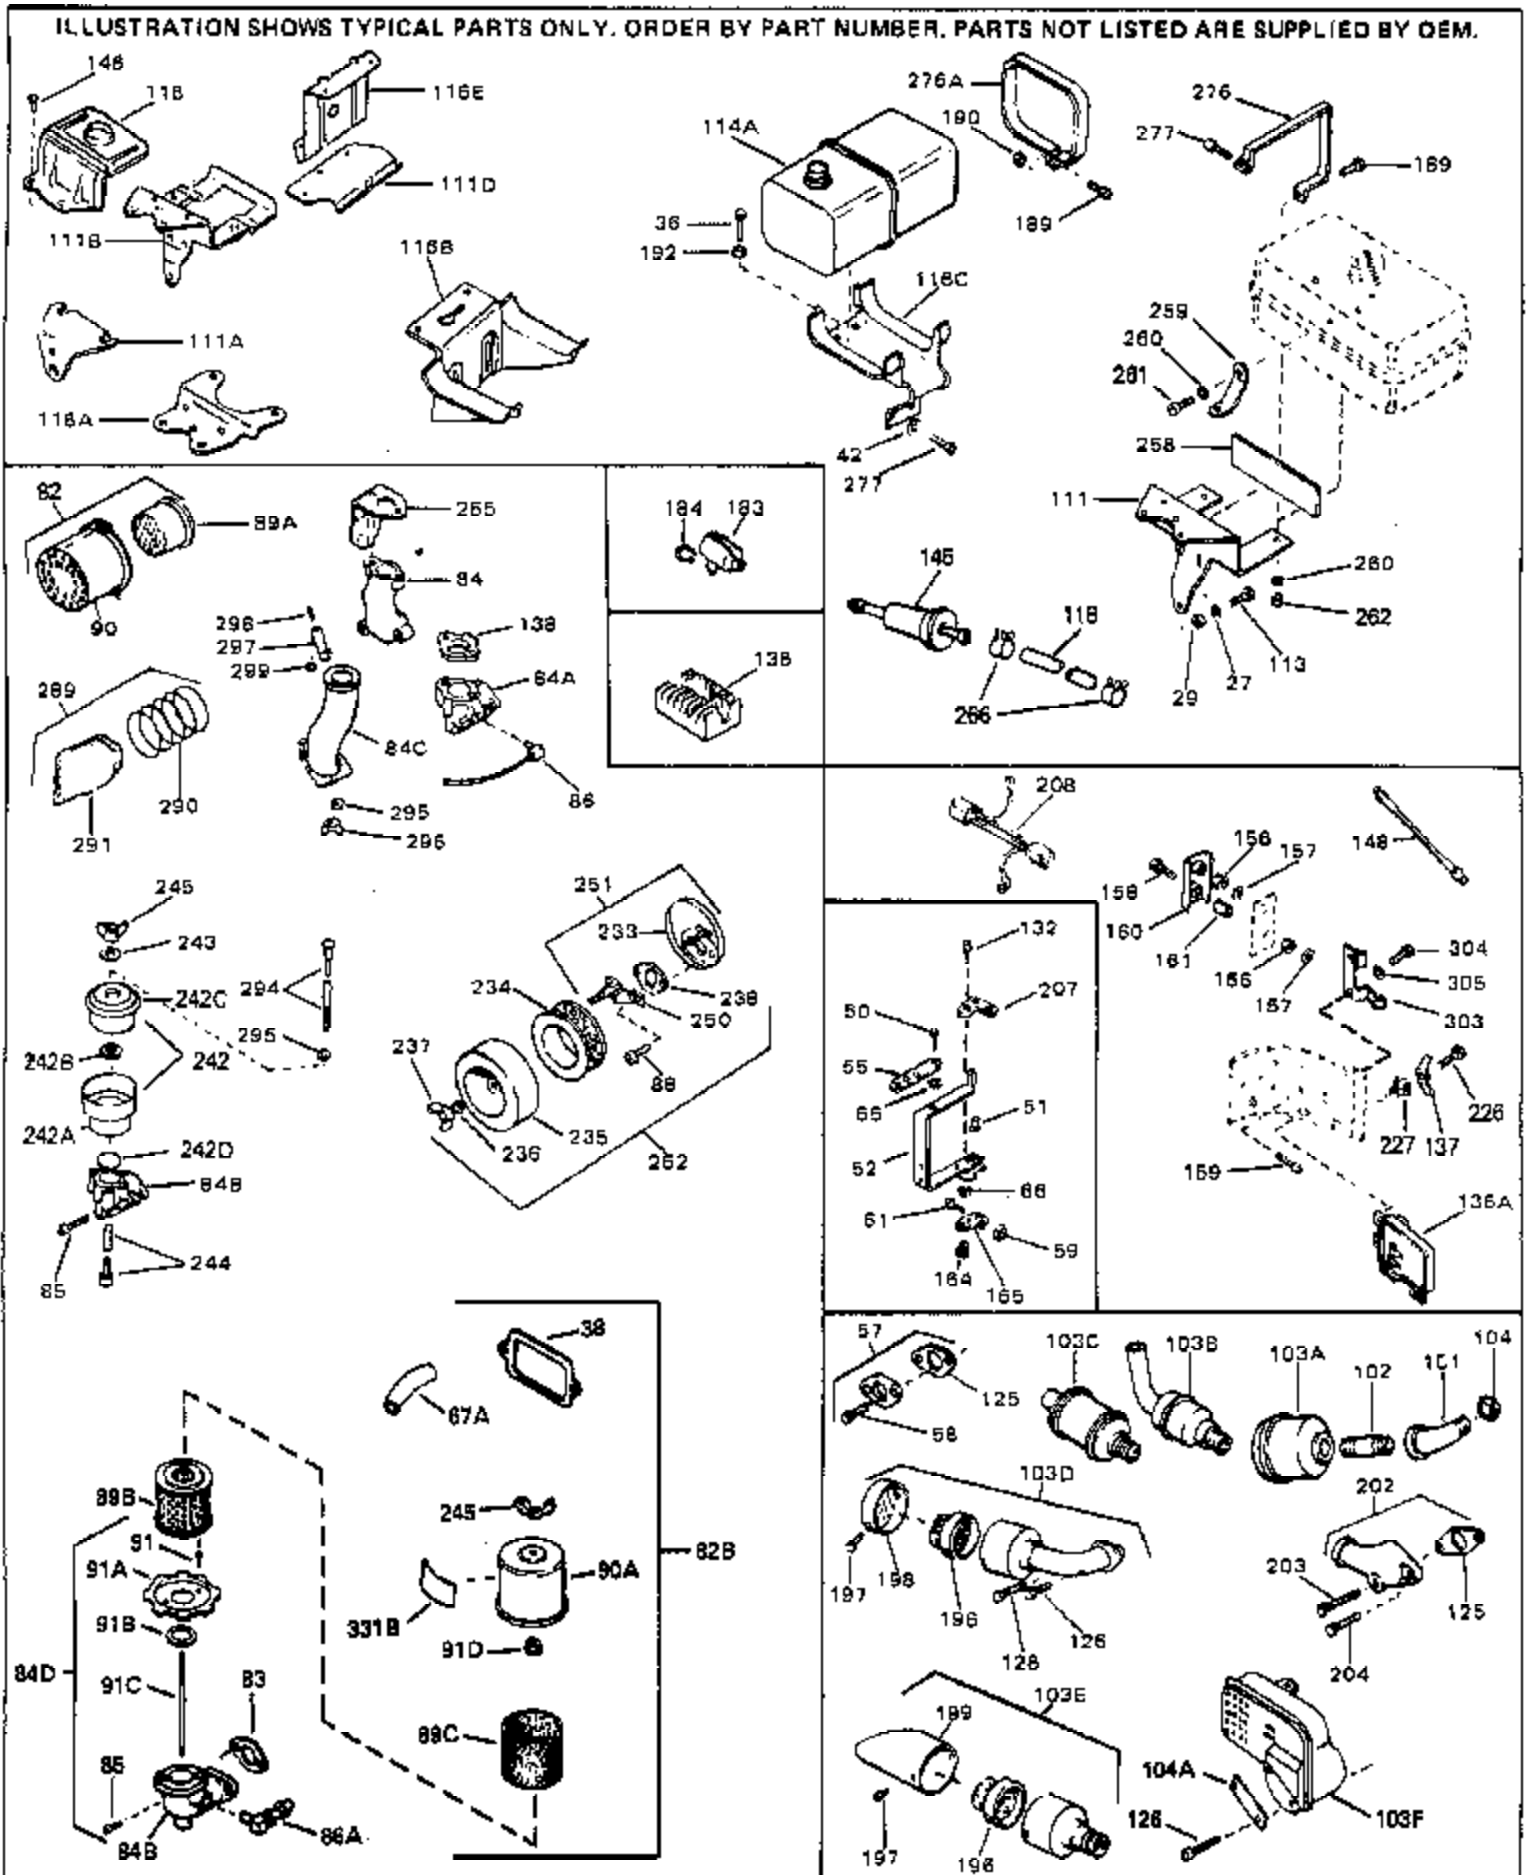

Engine Parts List #3

Ref #	Part Number	Qty	Description
27	27513		Lockwasher, 1/4" (Use as required)
36	650697A		Screw, 5/16-18 x 2-1/2" (Use as required)
36	650695A		Screw, 5/16-18 x 2-1/4" (Use as required)
36	650694A		Screw, 5/16-18 x 2" (Use as required)
38	27896A		* Gasket, Breather cover
42	26073		Washer (Use as required)
42	650691		Washer, Flat (Use as required)
50	650548		Screw, 8-32 x 5/16"
51	30319		Rivet, Split (Used in early production)
52	32326A		Lever, Governor (New lever does not need 1 of 51,66,132,164,165,207)
55	30205		Bracket, Adjusting
57	730130		Exh.Adap.Kit (Incl. 58 & 125) (Use as req.)
58	30196		Screw, 5/16-18 x 3/4" (Use as required)
59	29216		Nut, Lock, 10-32
61	29826		Screw, 10-32 x 3/4"
66	29918		Lockwasher, #8 E.T.
82B	730561		Air cleaner kit (Incl. 38, 67A, 83, 84B, 85,89B, 89C, 90A, 91, 91A, 91B, 91C, 91D, 245 & 331B) (Use only on engines with an externally vented fully adjustable carburetor)
82	730127		Air Cleaner Ass'y. (Incl. 60, 83, 87, 88, 89A, 90, 238 & 331B) (Use as required)
83	27272A		* Gasket, Air cleaner
84D	34819		Air Cleaner Elbow (Incl. 84B, 86A, 91, 91A, 91B & 91C) (Use in 730561 assembly only)
88	28820		Screw, 10-32 x 1/2"
90	31715		Body, Air cleaner
101	30209		Elbow, Exhaust (45 degree)
102	32454		Muffler Nipple
103A	32043B		Muffler
103E	391026		Opt. Spark Arrest Muffler (Incl.196,197,199)
111B	33353		Bracket, Lower fuel tank
113	650561		Screw, 1/4-20 x 5/8"
116	33352A		Plate, Upper fuel tank mounting
118	29774		Fuel Line (Braided 8-1/4" 21 cm)(Use as req.)
118	30705		Fuel Line (Braided 16") (41 cm) (Use as req.)
118	30962		Fuel Line (Braided 32") (81 cm) (Use as req.)
128	650694A		Screw, 5/16-18 x 2" (Use as required)
132	650548		Screw, 8-32 x 5/16" (Early production)
137	33356		Terminal
146	792020		Screw, 1/4-20 x 2-1/4"
148	34067		Wire Assy., Alternator adapter (4-1/4 ")
148	34069		Wire Assy., Alternator adapter (6-3/4 ")
202	31288		Exh. Adaptor Kit (Incl.125,203,204) (As req.)
203	650697A		Screw, 5/16-18 x 2-1/2" (Use as required)
204	6021A		Screw, 5/16-18 x 1-1/2" (Use as required)
226	650760		Screw, 8-32 x 3/8"
227	28545		Grommet
266	26460		Clamp, Fuel line
331B	31752		Decal, Air cleaner