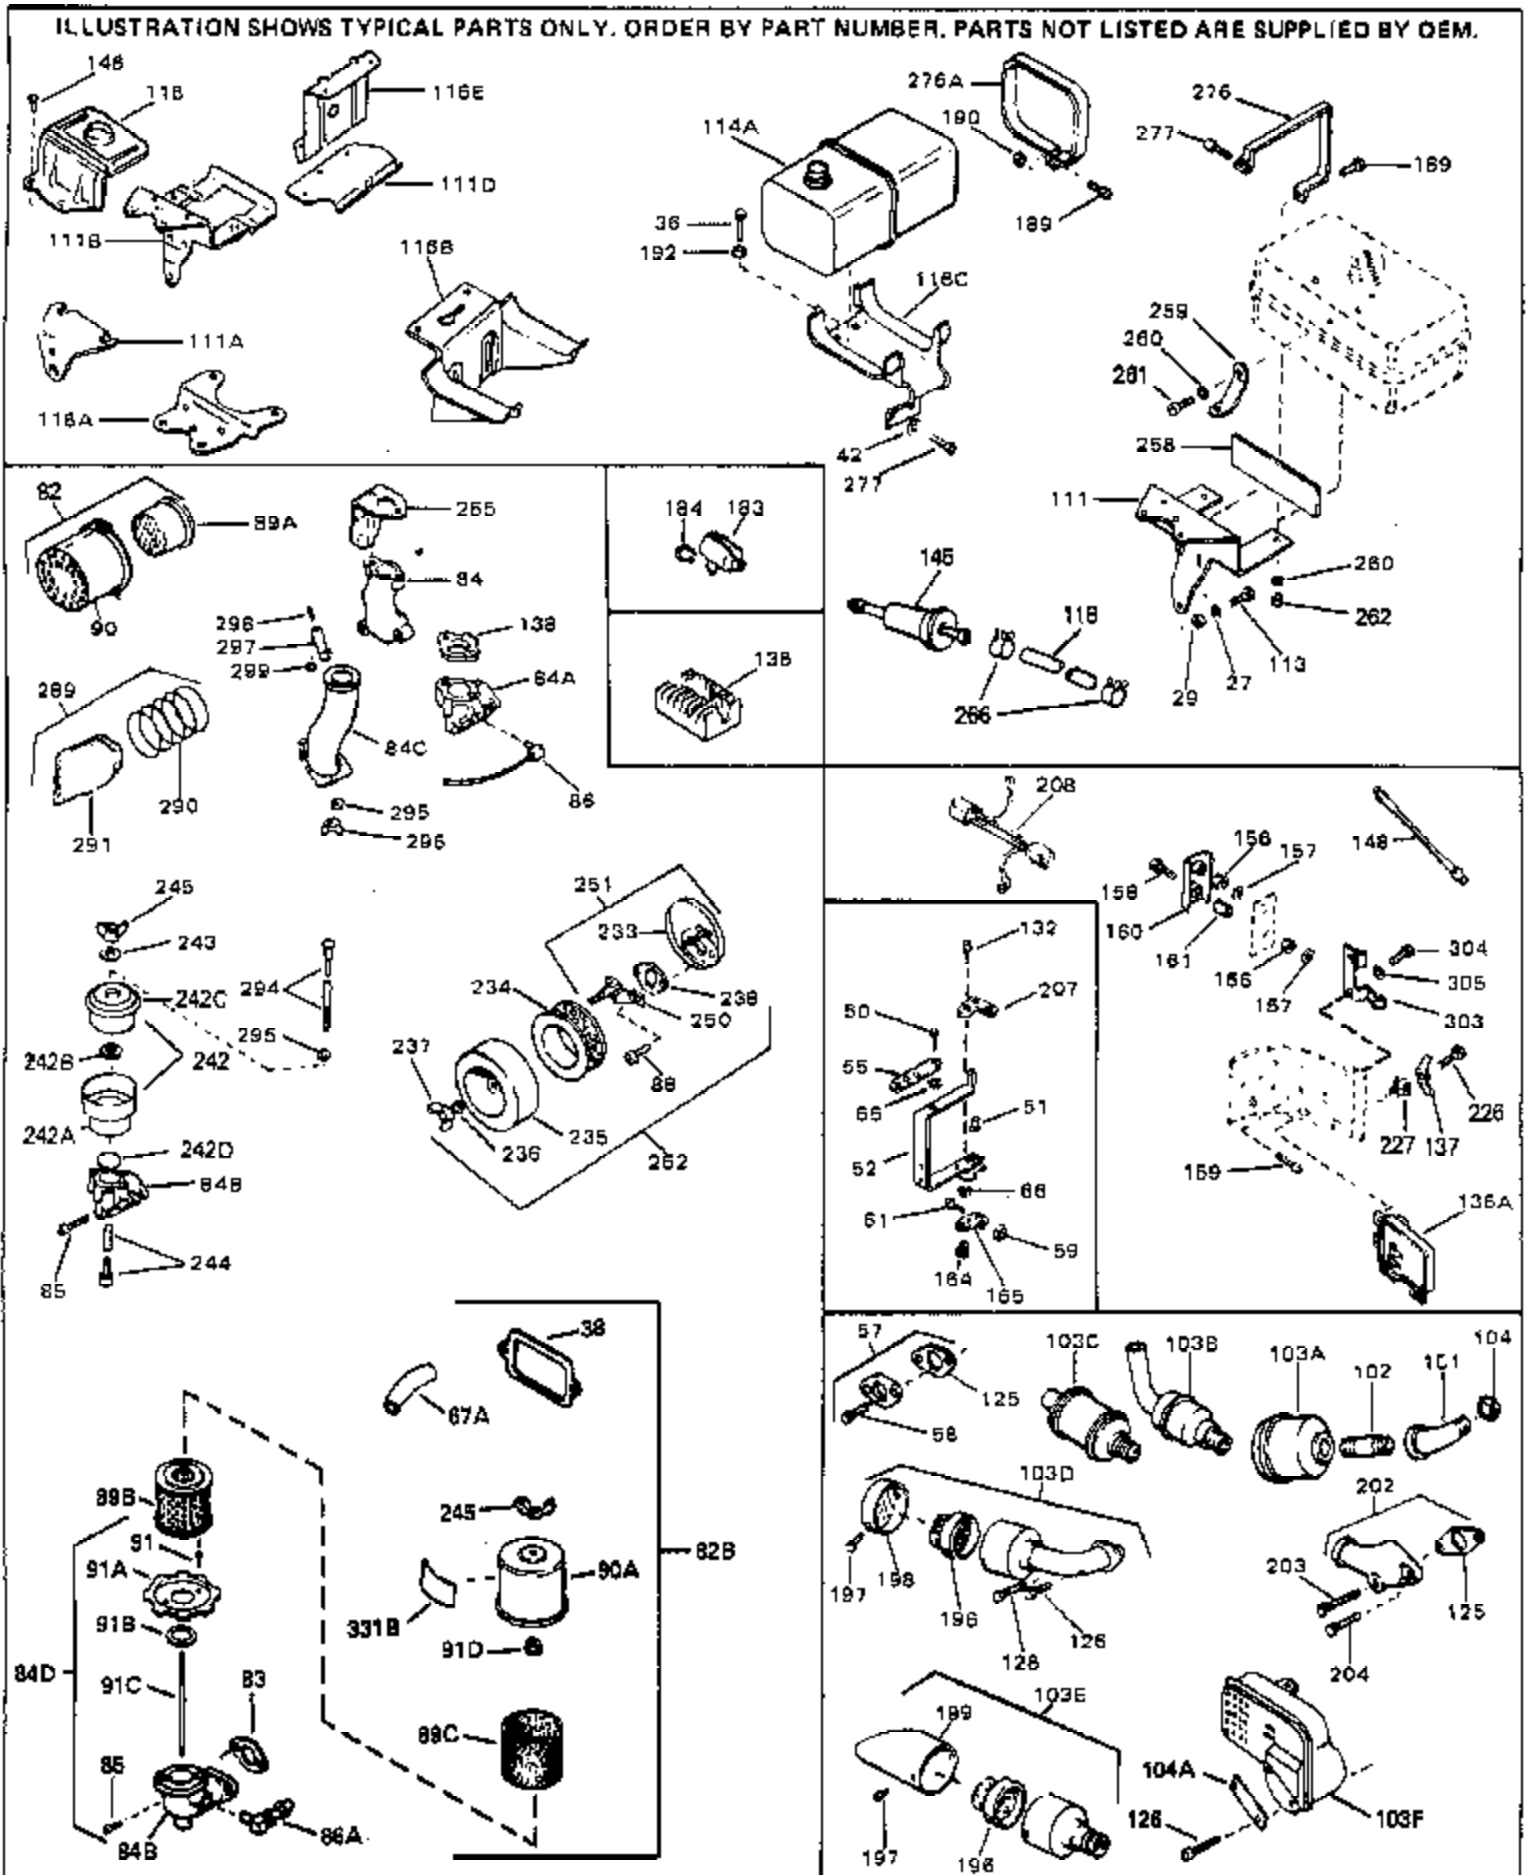

Ref #	Part Number	Qty	Description
27	27513		Lockwasher, 1/4" (Use as required)
36	650697A		Screw, 5/16-18 x 2-1/2" (Use as required)
36	650695A		Screw, 5/16-18 x 2-1/4" (Use as required)
36	650694A		Screw, 5/16-18 x 2" (Use as required)
38	27896A		* Gasket, Breather cover
42	26073		Washer (Use as required)
42	650691		Washer, Flat (Use as required)
50	650548		Screw, 8-32 x 5/16"
51	30319		Rivet, Split (Used in early production)
52	32326A		Lever, Governor (New lever does not need 1 of 51,66,132,164,165,207)
55	30205		Bracket, Adjusting
57	730130		Exh.Adap.Kit (Incl. 58 & 125) (Use as required)
58	30196		Screw, 5/16-18 x 3/4" (Use as required)
59	29216		Nut, Lock, 10-32
61	29826		Screw, 10-32 x 3/4"
66	29918		Lockwasher, #8 E.T.
82	730127		Air Cleaner Ass'y. (Incl. 60, 83, 87, 88, 89A, 90, 238 & 331B) (Use as required)
82B	730561		Air cleaner kit (Incl. 38, 67A, 83, 84B, 85,89B, 89C, 90A, 91, 91A, 91B, 91C, 91D, 245 & 331B) (Use only on engines with an externally vented fully adjustable carburetor)
83	27272A		* Gasket, Air cleaner
84	31988		Elbow, Air cleaner
84D	34819		Air Cleaner Elbow (Incl. 84B, 86A, 91, 91A, 91B & 91C) (Use in 730561 assembly only)
85	650163		Screw, 10-32 x 7/8"
88	28820		Screw, 10-32 x 1/2"
90	31715		Body, Air cleaner
101	29574		Muffler Elbow
102	30244		Muffler Nipple
103E	391026		Opt. Spark Arrest Muffler (Incl.196,1 97,199)
103A	29633		Muffler
104	32862		Conduit Nut
113	30063		Screw, 1/4-20 x 1/2"
118	29774		Fuel Line (Braided 8-1/4" 21 cm)(Use as required)
118	30705		Fuel Line (Braided 16") (41 cm) (Use as required)
118	30962		Fuel Line (Braided 32") (81 cm) (Use as required)
128	650694A		Screw, 5/16-18 x 2" (Use as required)
132	650548		Screw, 8-32 x 5/16" (Early production)
148	34067		Wire Assy., Alternator adapter (4-1/4 ")
148	34069		Wire Assy., Alternator adapter (6-3/4 ")
202	31288		Exh. Adaptor Kit (Incl.125,203,204) (As required)
203	650697A		Screw, 5/16-18 x 2-1/2" (Use as required)
204	6021A		Screw, 5/16-18 x 1-1/2" (Use as required)
266	26460		Clamp, Fuel line
289	730512		Kit. Pre-cleaner (Incl 290 & 291)
290	31667		Spring, Pre-cleaner bag
291	31668		Bag, Pre-cleaner
331B	31752		Decal, Air cleaner