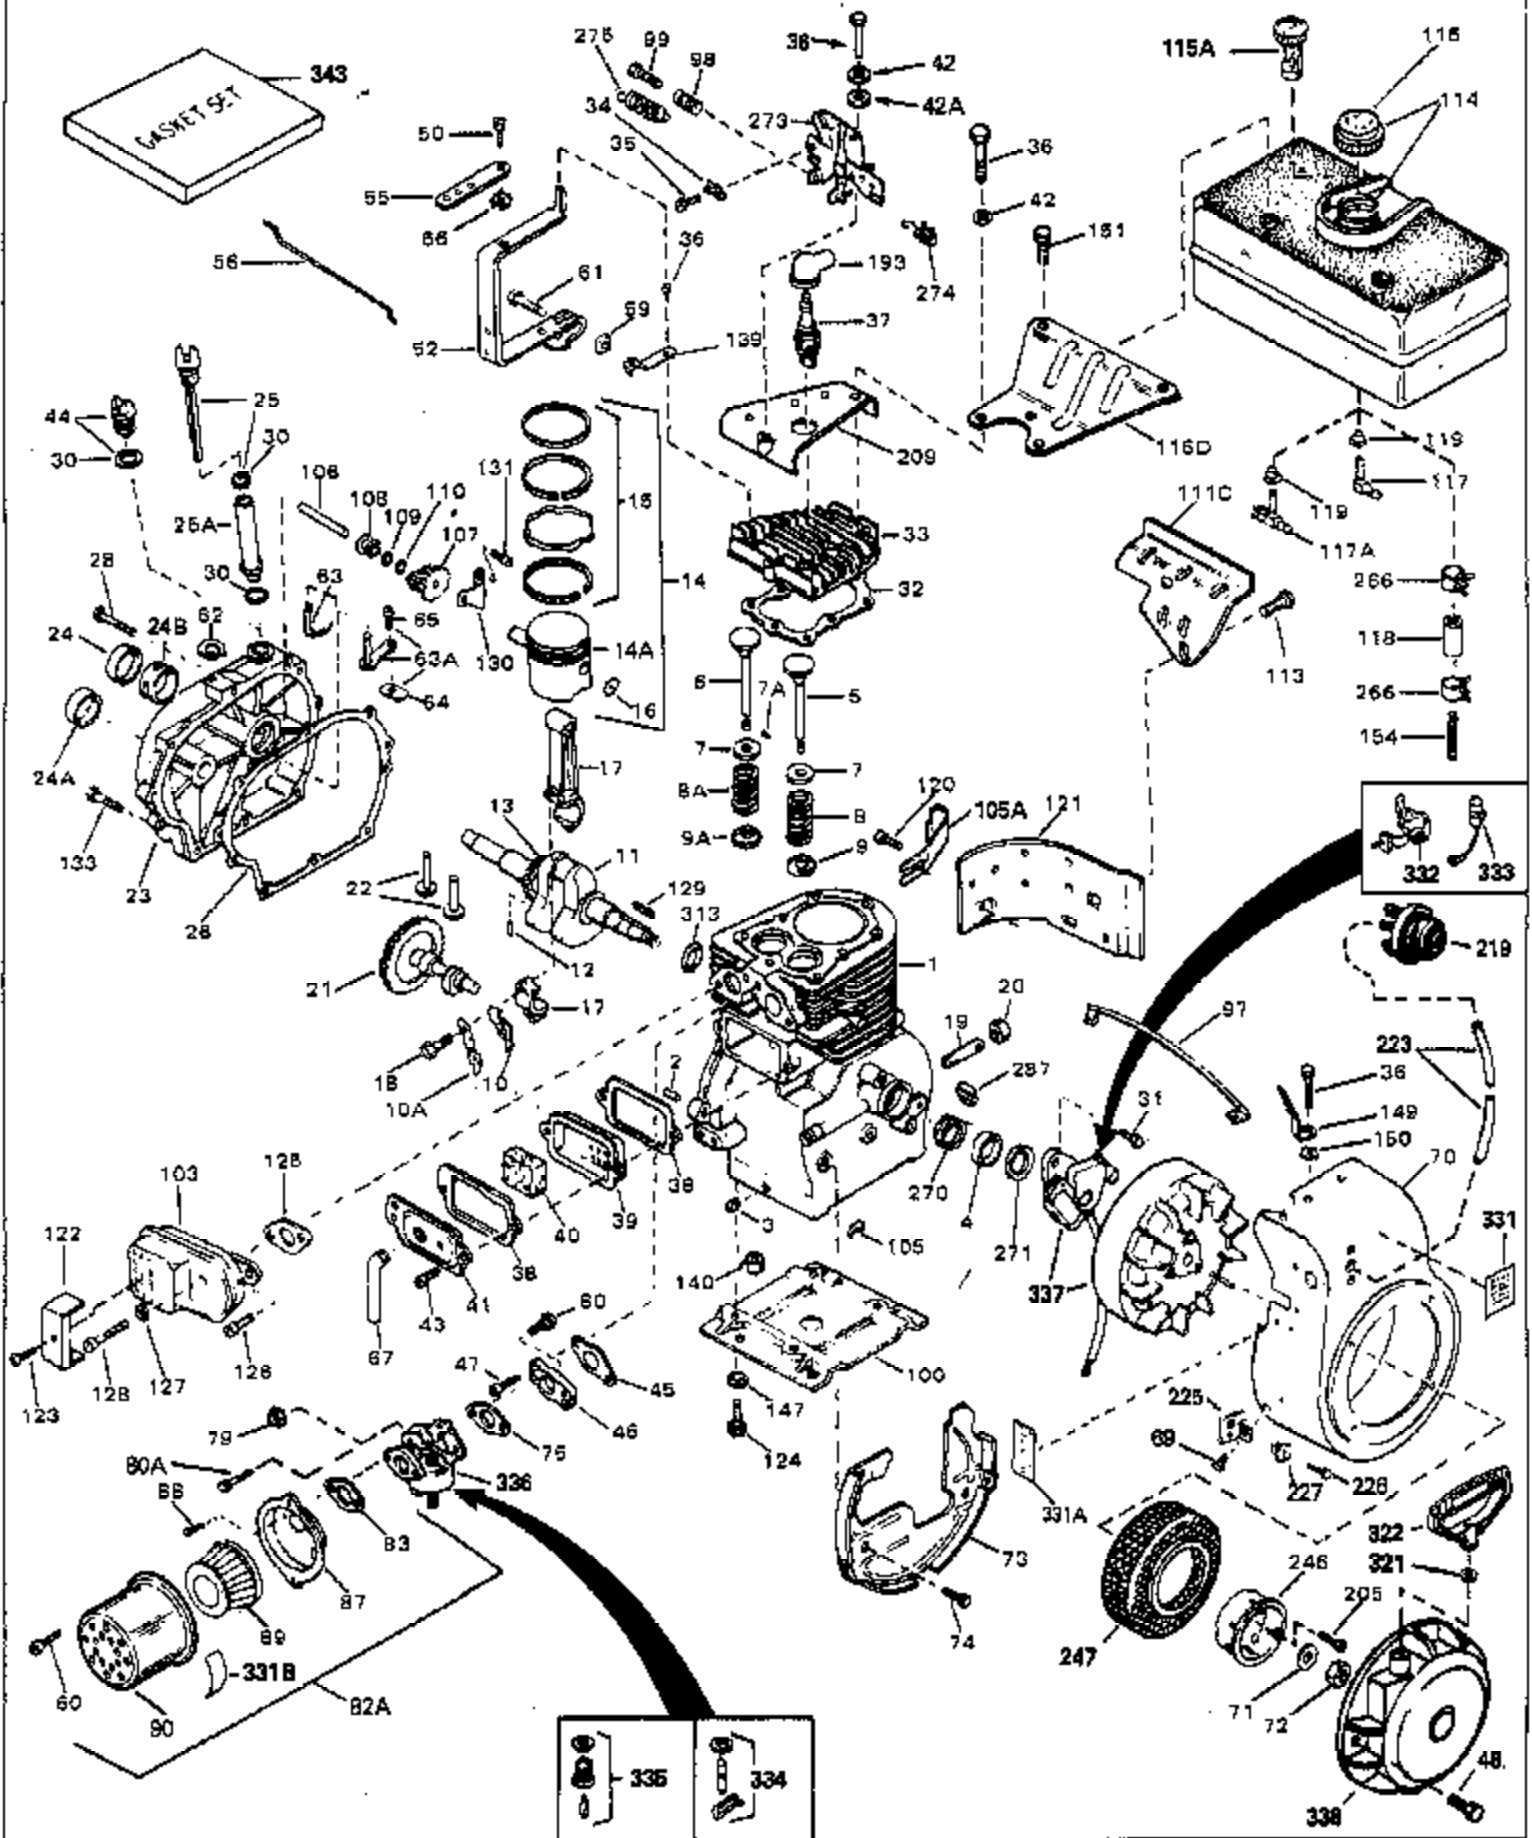

ILLUSTRATION SHOWS TYPICAL PARTS ONLY. ORDER BY PART NUMBER. PARTS NOT LISTED ARE SUPPLIED BY OEM.