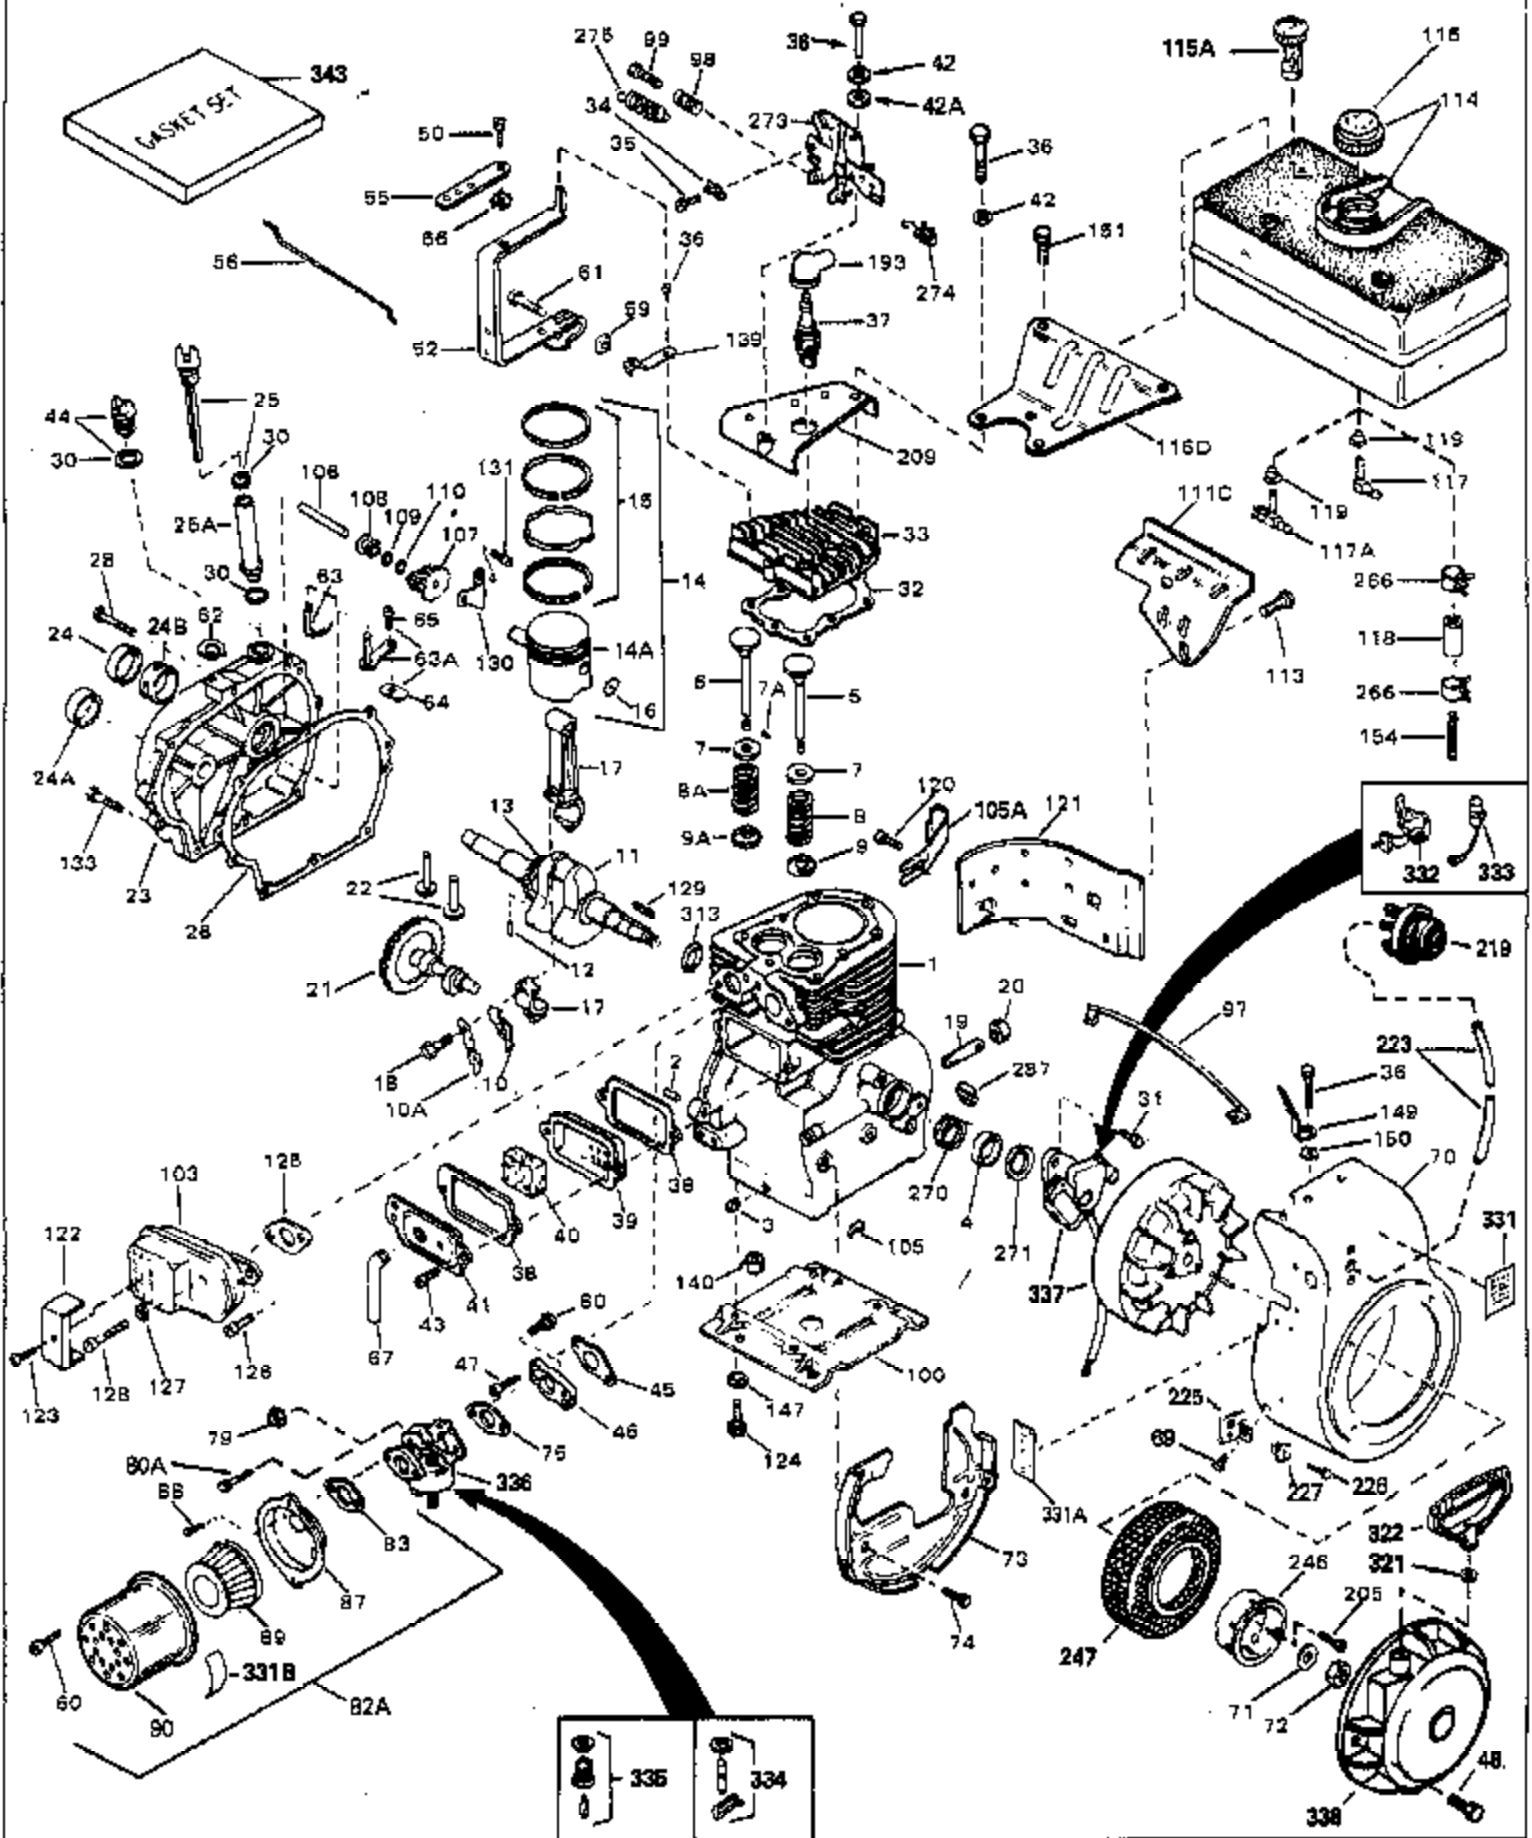

## Engine Parts List #1

Ref #	Part Number	Qty	Description
	1 32586C		Cylinder (Incl. 2, 3, 4 & 76) (2-3/4" Bore)
	2 27652		Pin, Dowel
	3 27642		Plug, Oil drain
	4 32630		Seal, Oil
	5 32783		Intake Valve (Std.) (Incl. 9)
	5 32784		Intake Valve (1/32" OS) (Incl. 9)
	6 27878A		Exhaust Valve (Std.) (Incl. 9)
	6 27880A		Exhaust Valve (1/32" OS) (Incl. 9)
	7 27882		Cap, Upper valve spring
	7A 20810		Pin, Valve spring retainer (Use as re quired)
	8 27881		Spring, Valve
	8A 27881		Spring, Valve
	9 32581		Cap, Lower valve spring
	9A 32581		Cap, Lower valve spring
	10A 32590		Plate, Lock & Oil dipper (This plate may be replaced by 34242 oil dipper but 650662C screw must be used.)
	10 34242		Dipper, Oil
	11 32680A		Crankshaft (Incl. 12 & 13)
	12 29783		Crankshaft Gear Pin (Early production )
	13 27884		Gear, Crankshaft (Used in early produ ction) This gear is servicable onlywhen it is pinned to the crankshaft.
	14A 32592B		Piston & Pin Ass'y. (Std.)(2-3/4")(In cl.16)
	14A 32593B		Piston & Pin Ass'y. (.010" OS) (Incl. 16)
	14A 32594B		Piston & Pin Ass'y. (.020" OS) (Incl. 16)
	14 34517		Piston, Pin & Ring Set (Std.) (2-3/4" Bore)
	14 34518		Piston, Pin & Ring Set (.010" OS)
	14 34519		Piston, Pin & Ring Set (.020" OS)
	15 32595		Ring Set (Std.) (2-3/4" Bore)
	15 32596		Ring Set (.010" OS)
	15 32597		Ring Set (.020" OS)
	16 27888		Ring, Piston pin retaining
	17 32591C		Rod Assy., Connecting (Incl. 10 & 18)
	18 650662C		Screw, Connecting rod (2 each)
	21 32115		Camshaft (MCR)
	22 34034		Lifter, Valve
	23 31578B		Cover, Cylinder (Incl. 24, 106 & 279)
	24B 31546		Bushing, Crankshaft (Use as required)
	24 28427		Seal, Oil
	25 30924A		Dipstick (Incl. 30)
	26 30684		* Gasket, Cylinder cover
	28 650488		Screw, 1/4-20 x 1-1/4"
	30 29673		* Gasket, Oil filler
	31 650489		Screw, 1/4-20 x 5/8"
	32 32631A		* Gasket, Cylinder head
	33 30938A		Head, Cylinder
	34 27793		Clip, Conduit (Use as required)
	35 28942		Screw, 10-32 x 3/8" (Use as required)
	36 650697A		Screw, 5/16-18 x 2-1/2" (Use as requi red)
	36 650695A		Screw, 5/16-18 x 2-1/4" (Use as requi red)
	36 650694A		Screw, 5/16-18 x 2" (Use as required)
	37 33636		Resistor Spark Plug (RJ-8C)
	37 34251		Resistor Spark Plug
	38 27896A		* Gasket, Breather cover
	39 28423		Body, Breather
	40 28424		Element, Breather
	41 28425		Cover, Valve spring
	42 26073		Washer (Use as required)