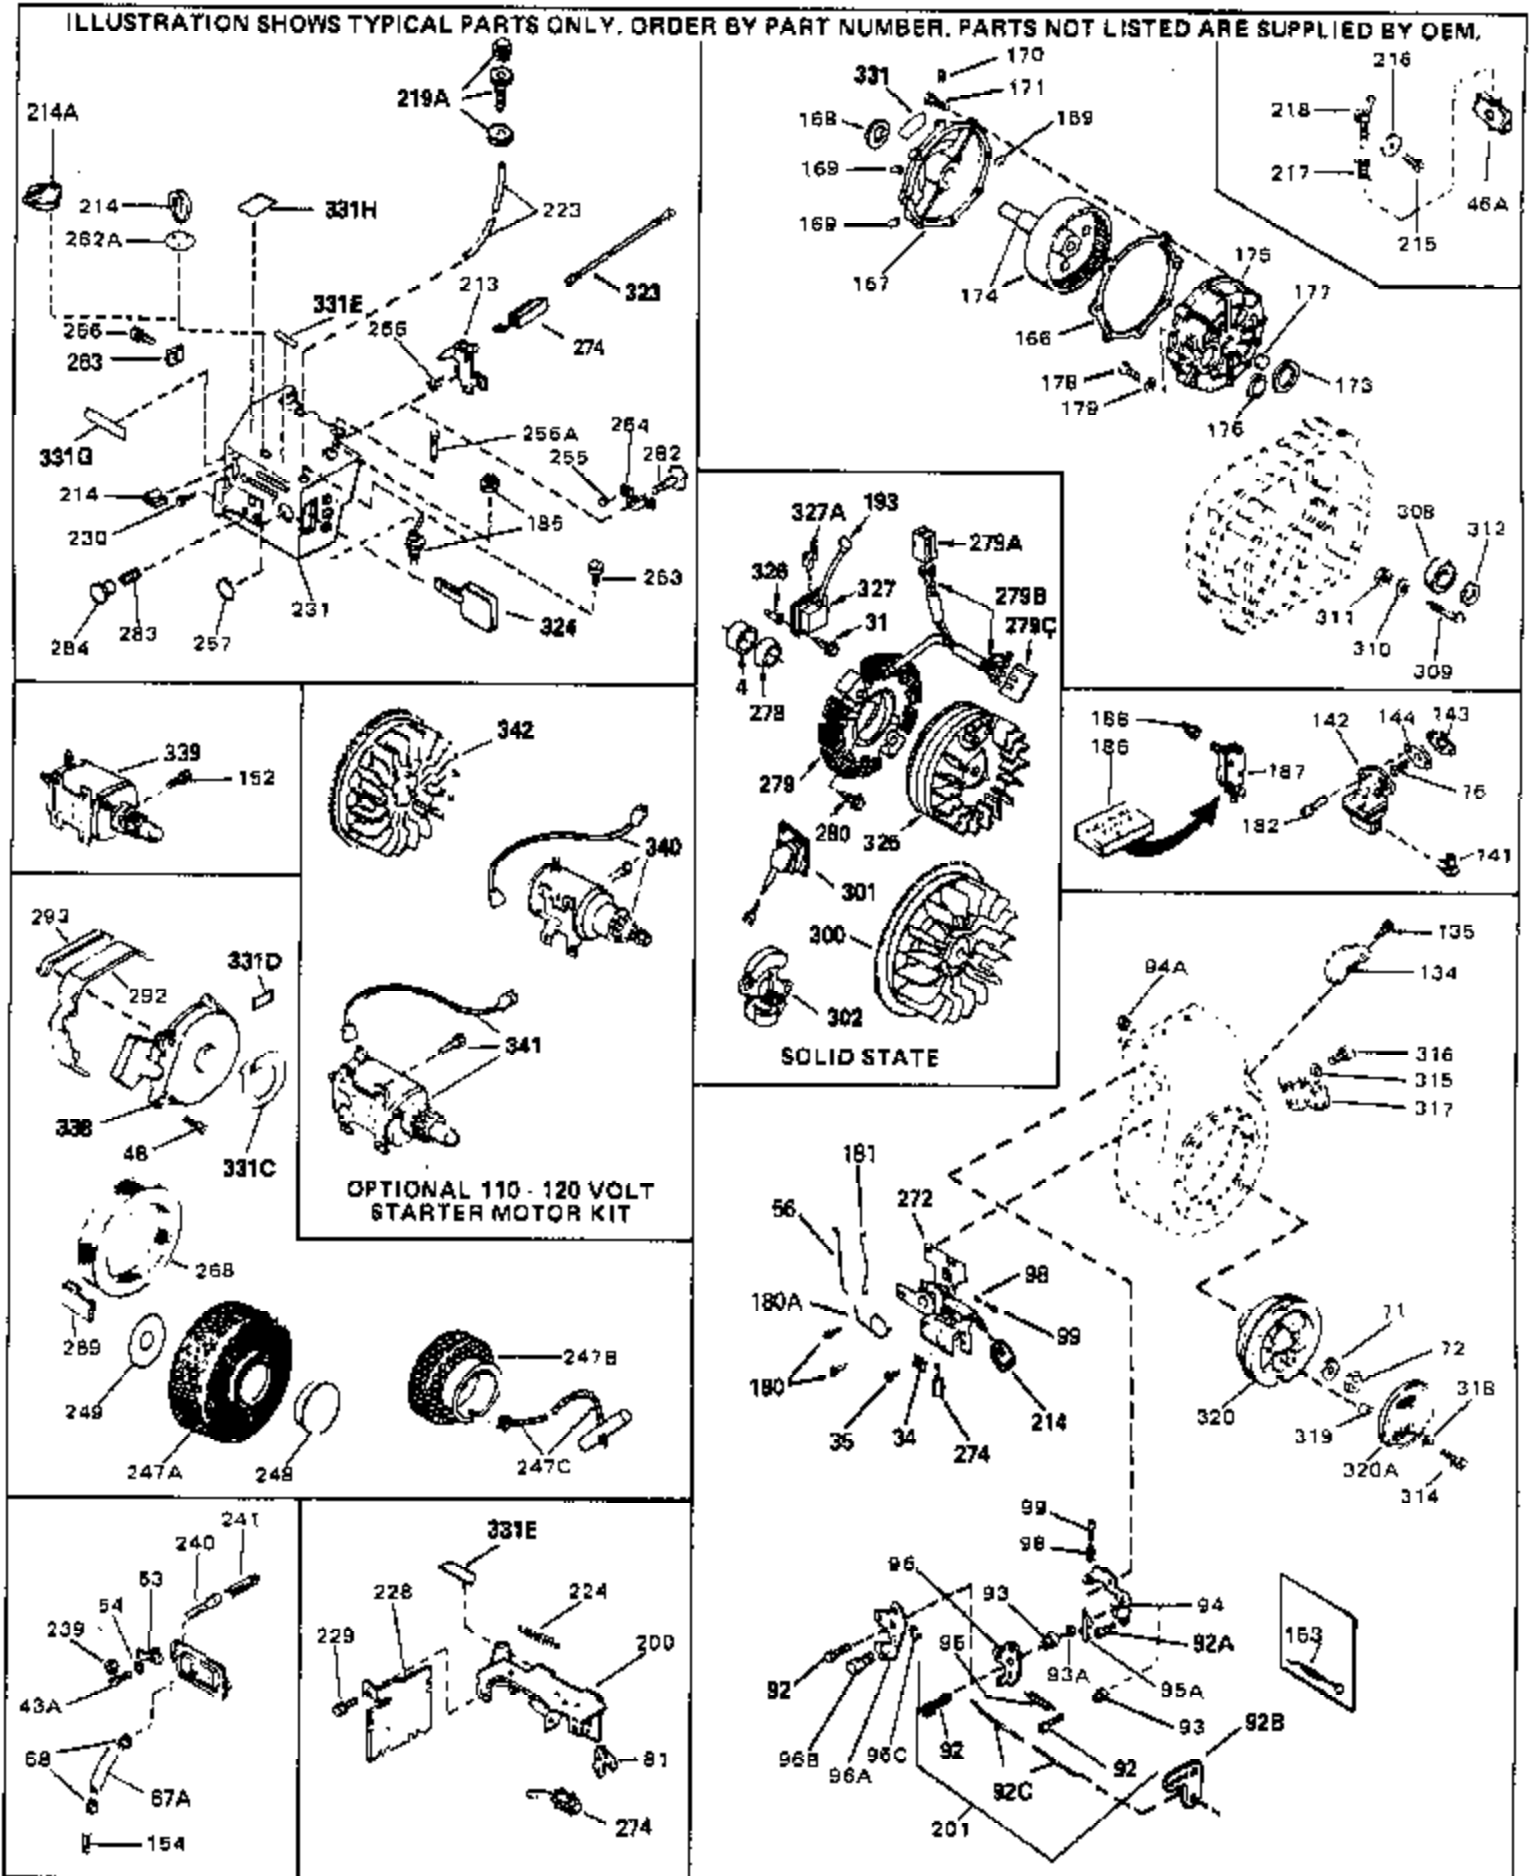

Ref #	Part Number	Qty	Description
31	650489		Screw, 1/4-20 x 5/8"
34	27793		Clip, Conduit (Use as required)
35	28942		Screw, 10-32 x 3/8" (Use as required)
43A	650128		Screw, 10-24 x 1/2"
48	29716		Screw, 1/4-28 x 7/16"
56	30206		Link, Throttle
71	650815		Washer, Belleville
72	8116		Nut, Hex
92C	31879		Link, Governor lever-to-bellcrank
92A	650399		Screw, 10-32 x 5/8" (Supplied by OEM)
92	30312		Screw, 10-32 x 1/2"
92B	30712		Lever, Bellcrank
93	29530		Bushing, Bellcrank
93A	28562		Bushing, RPM adjusting lever
94	30199A		Bracket, Speed control (Incl. 98 & 99)
94A	33450		Nut, Lock
95	30202		Spring, Extension
95A	32977		Spring, Torsion
96	30201A		Lever, Speed control
98	32924		Spring, Compression
99	650688		Screw, 10-32 x 1"
193	610118		Cover, Spark plug (Use as required)
193	27276		Cover, Spark plug
201	730152		Control Bracket (Incl. 92, 92A, 92B,93, 93A,94, 95, 95A & 96)
263	650764		Nut, "U" Type (Use as required)
274	610973		Terminal Ass'y. (As req. on late production)
308	31793		Bearing, Ball
309	31855		Retainer, Bearing
310	650778		Washer, Lock
311	650580		Nut, Lock
312	31792		Washer, Thrust
331	550223		Decal, Name
338	590420		Rewind Starter (Refer to Division 5, Section C, page 25 for breakdown)
340	33328D		Starter Motor Kit (110-120 Volt) This 110-120 volt starter motor kit may have been added to this engine. It can be added only if cylinder has drilled and tapped starter mounting bosses and a ring gear flywheel (see#342). Refer to service number stamped on end cap of motor, or on decal, for identifica
342	30811A		Flywheel (Ring gear flywheel required on engines using 110-120 volt starter kits listed above)
342	611042		Flywheel (Used on Type letters H and above) (Std. Point ignition) (Ring gear flywheel required on engines using 110-120 volt starter kits listed above)
342	611085		Flywheel (Minimum ring gear flywheel required on engines using 110-120 volt starter kits listed above) (Use with Solid State ignition)