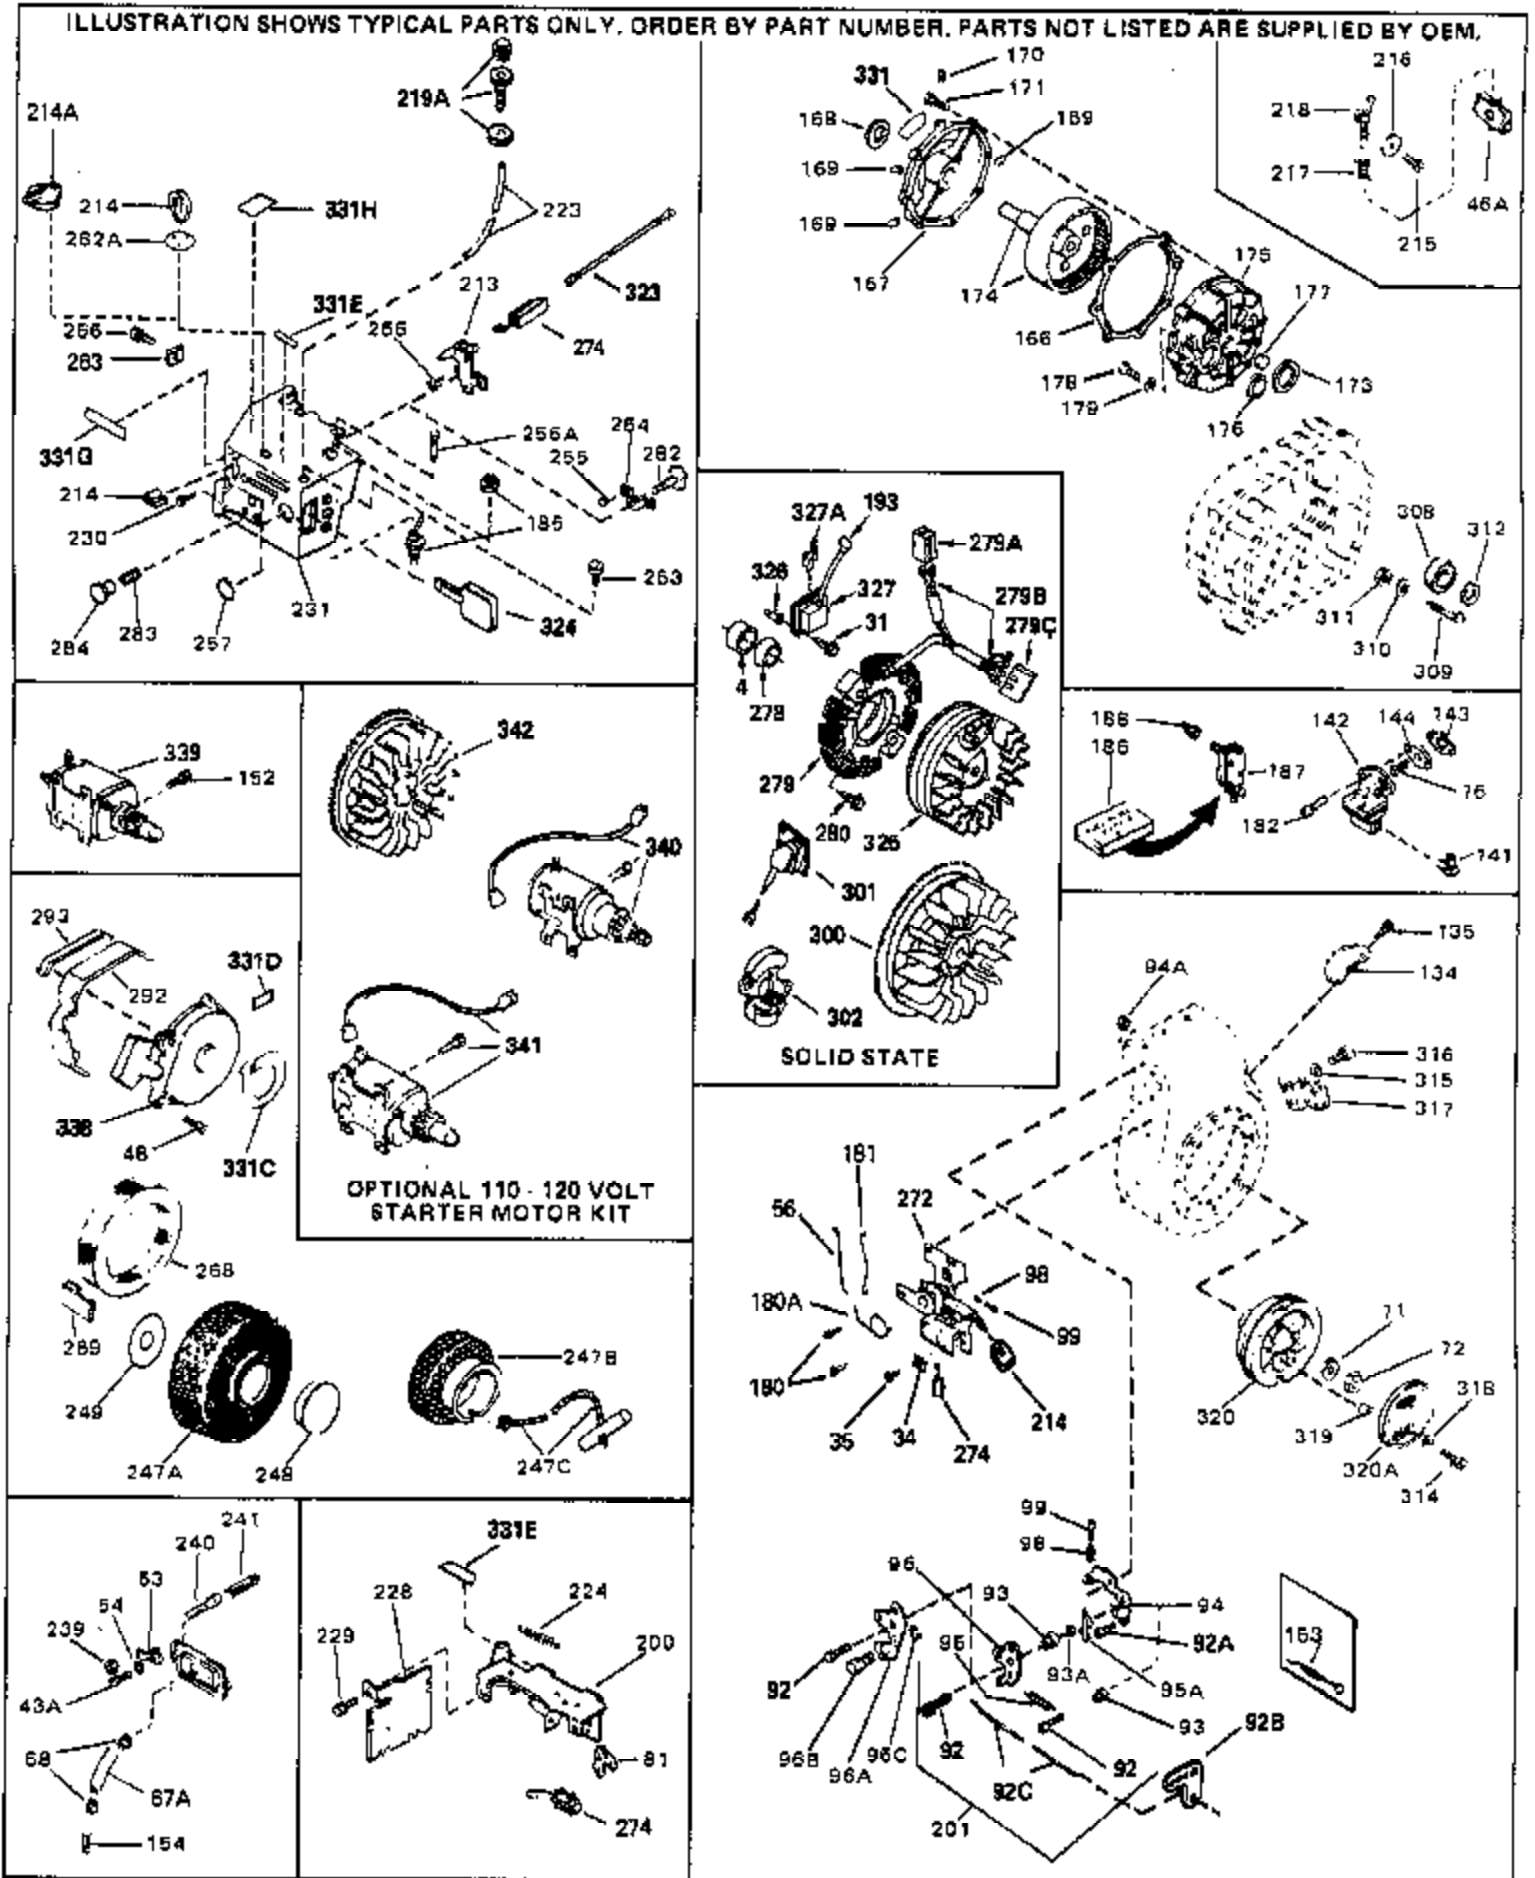

OPTIONAL 110 - 120 VOLT
STARTER MOTOR KIT

SOLID STATE

Ref #	Part Number	Qty	Description
31	650489		Screw, 1/4-20 x 5/8"
31	650516		Screw, 1/4-20 x 1-1/8"
34	27793		Clip, Conduit (Use as required)
35	28942		Screw, 10-32 x 3/8" (Use as required)
43A	650128		Screw, 10-24 x 1/2"
48	29716		Screw, 1/4-28 x 7/16"
56	31710		Link, Throttle
71	650815		Washer, Belleville
72	8116		Nut, Hex
134	33013		Cover, Bubble
135	650736		Screw, 10-16 x 3/8"
193	610118		Cover, Spark plug (Use as required)
239	33450		Nut, Lock
240	30845A		Bolt, Governor adjusting
241	30886A		Spring, Governor bolt
263	650764		Nut, "U" Type (Use as required)
274	610973		Terminal Ass'y. (As req. on late production)
338	590420		Rewind Starter (Refer to Division 5, Section C, page 25 for breakdown)
340	33328D		Starter Motor Kit (110-120 Volt) This 110-120 volt starter motor kit may have been added to this engine. It can be added only if cylinder has drilled and tapped starter mounting bosses and a ring gear flywheel (see#342). Refer to service number stamped on end cap of motor, or on decal, for identification
342	30811A		Flywheel (Ring gear flywheel required on engines using 110-120 volt starter kits listed above)
342	611042		Flywheel (Used on Type letters H and above) (Std. Point ignition) (Ring gear flywheel required on engines using 110-120 volt starter kits listed above)
342	611085		Flywheel (Minimum ring gear flywheel required on engines using 110-120 volt starter kits listed above) (Use with Solid State ignition)