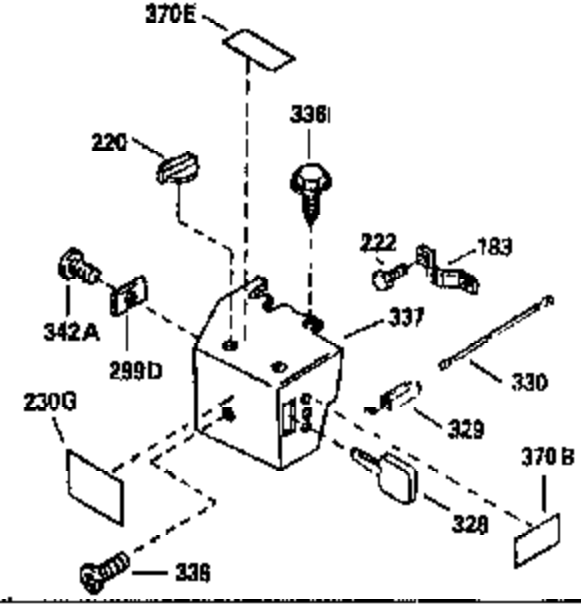

ILLUSTRATION SHOWS TYPICAL PARTS ONLY. ORDER BY PART NUMBER. PARTS NOT LISTED ARE SUPPLIED BY OEM.