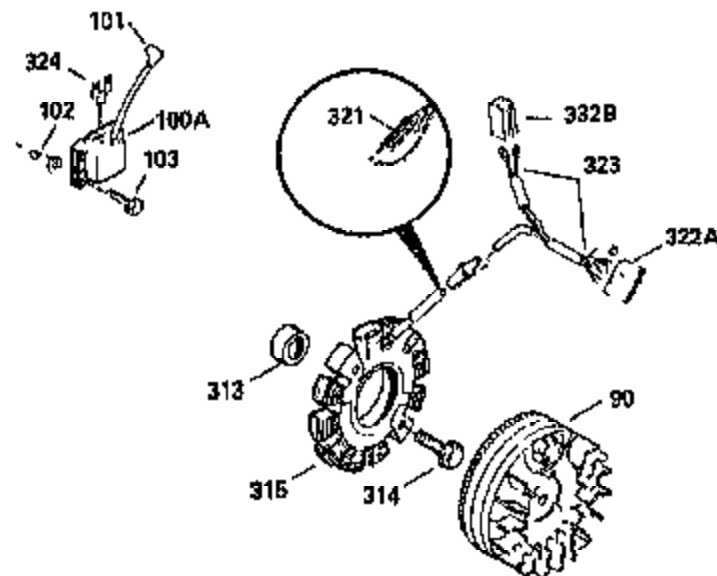

SOLID STATE