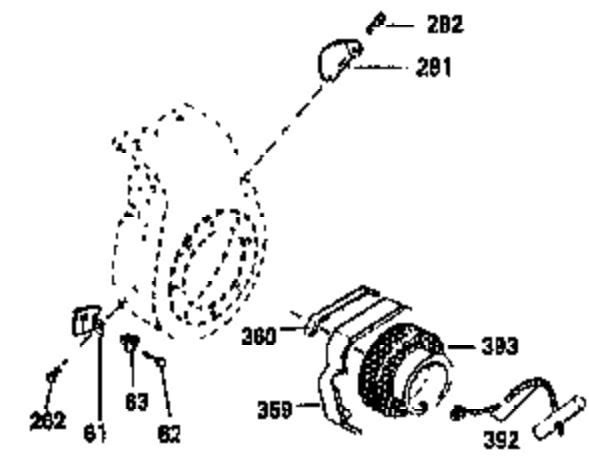

ILLUSTRATION SHOWS TYPICAL PARTS ONLY. ORDER BY PART NUMBER. PARTS NOT LISTED ARE SUPPLIED BY OEM.

VIEW 2 of 3

OPTIONAL SPARK ARREST MUFFLER