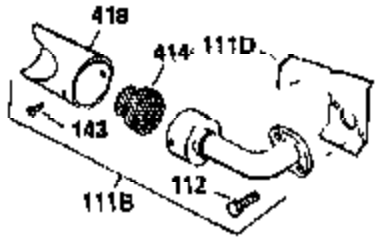

Engine Parts List #1

Ref #	Part Number	Qty	Description
305	35554	1	Oil Fill Tube
307	35499	1	"O" Ring
308	35540	1	Fill Tube Clip
310	35555	1	Dipstick
340	33166A	1	Fuel Tank Bracket
341	34816	1	Fuel Tank Bracket
342	650561	1	Screw, 1/4-20 x 5/8"
370A	34346	1	Lubrication Decal
380	631453	1	Carburetor (Incl. 184)
390	590420A	1	Rewind Starter
400	33239A	1	* Gasket Set (Incl. items marked PK i n notes) Incl. part #'s 26756 (1), 27272A (3), 27896A (2), 27915A (1), 29673 (1), 30684 (1), 31688A (1), 32631A (1), 33355A (1), 35865 (3)
420	730225	1	SAE 30 4-Cycle Engine Oil (Quart)
453	29538	1	Engine Mounting Base
454	650542	4	Screw, 5/16-18 x 3/4"

ILLUSTRATION SHOWS TYPICAL PARTS ONLY. ORDER BY PART NUMBER. PARTS NOT LISTED ARE SUPPLIED BY OEM.

VIEW 2 of 3

OPTIONAL SPARK ARREST MUFFLER

Engine Parts List #2

Ref #	Part Number	Qty	Description
28	30322	1	Lock Nut, 8-32
42	32595	1	Ring Set (Std.)
42	32596	1	Ring Set (.010" OS)
42	32597	1	Ring Set (.020" OS)
49	34242	1	Oil Dipper
63	32446	1	Grommet
129	650697A	2	Screw, 5/16-18 x 2-1/2"
172	28425	1	Valve Cover
174	650128	2	Screw, 10-24 x 1/2"
200	34664	1	Control Bracket (Incl. 203 & 204)
238	28820	2	Screw, 10-32 x 1/2"
239	27272A	1	* Air Cleaner Gasket
250	31715	1	Air Cleaner Cover
262	29747B	2	Screw, Torx T-40, 5/16-24 x 21/32"
265	30939A	1	Cylinder Head Cover
272	30196	2	Screw, 5/16-18 x 3/4"
273	34712	1	Carburetor Flange
277A	30196	1	Screw, 5/16-18 x 3/4"
291	30962	1	Fuel Line
295	32961	1	Fuel Shut-Off Valve
298	650665	2	Screw, 1/4-15 x 3/4"
307	35499	1	"O" Ring
310	35555	1	Dipstick