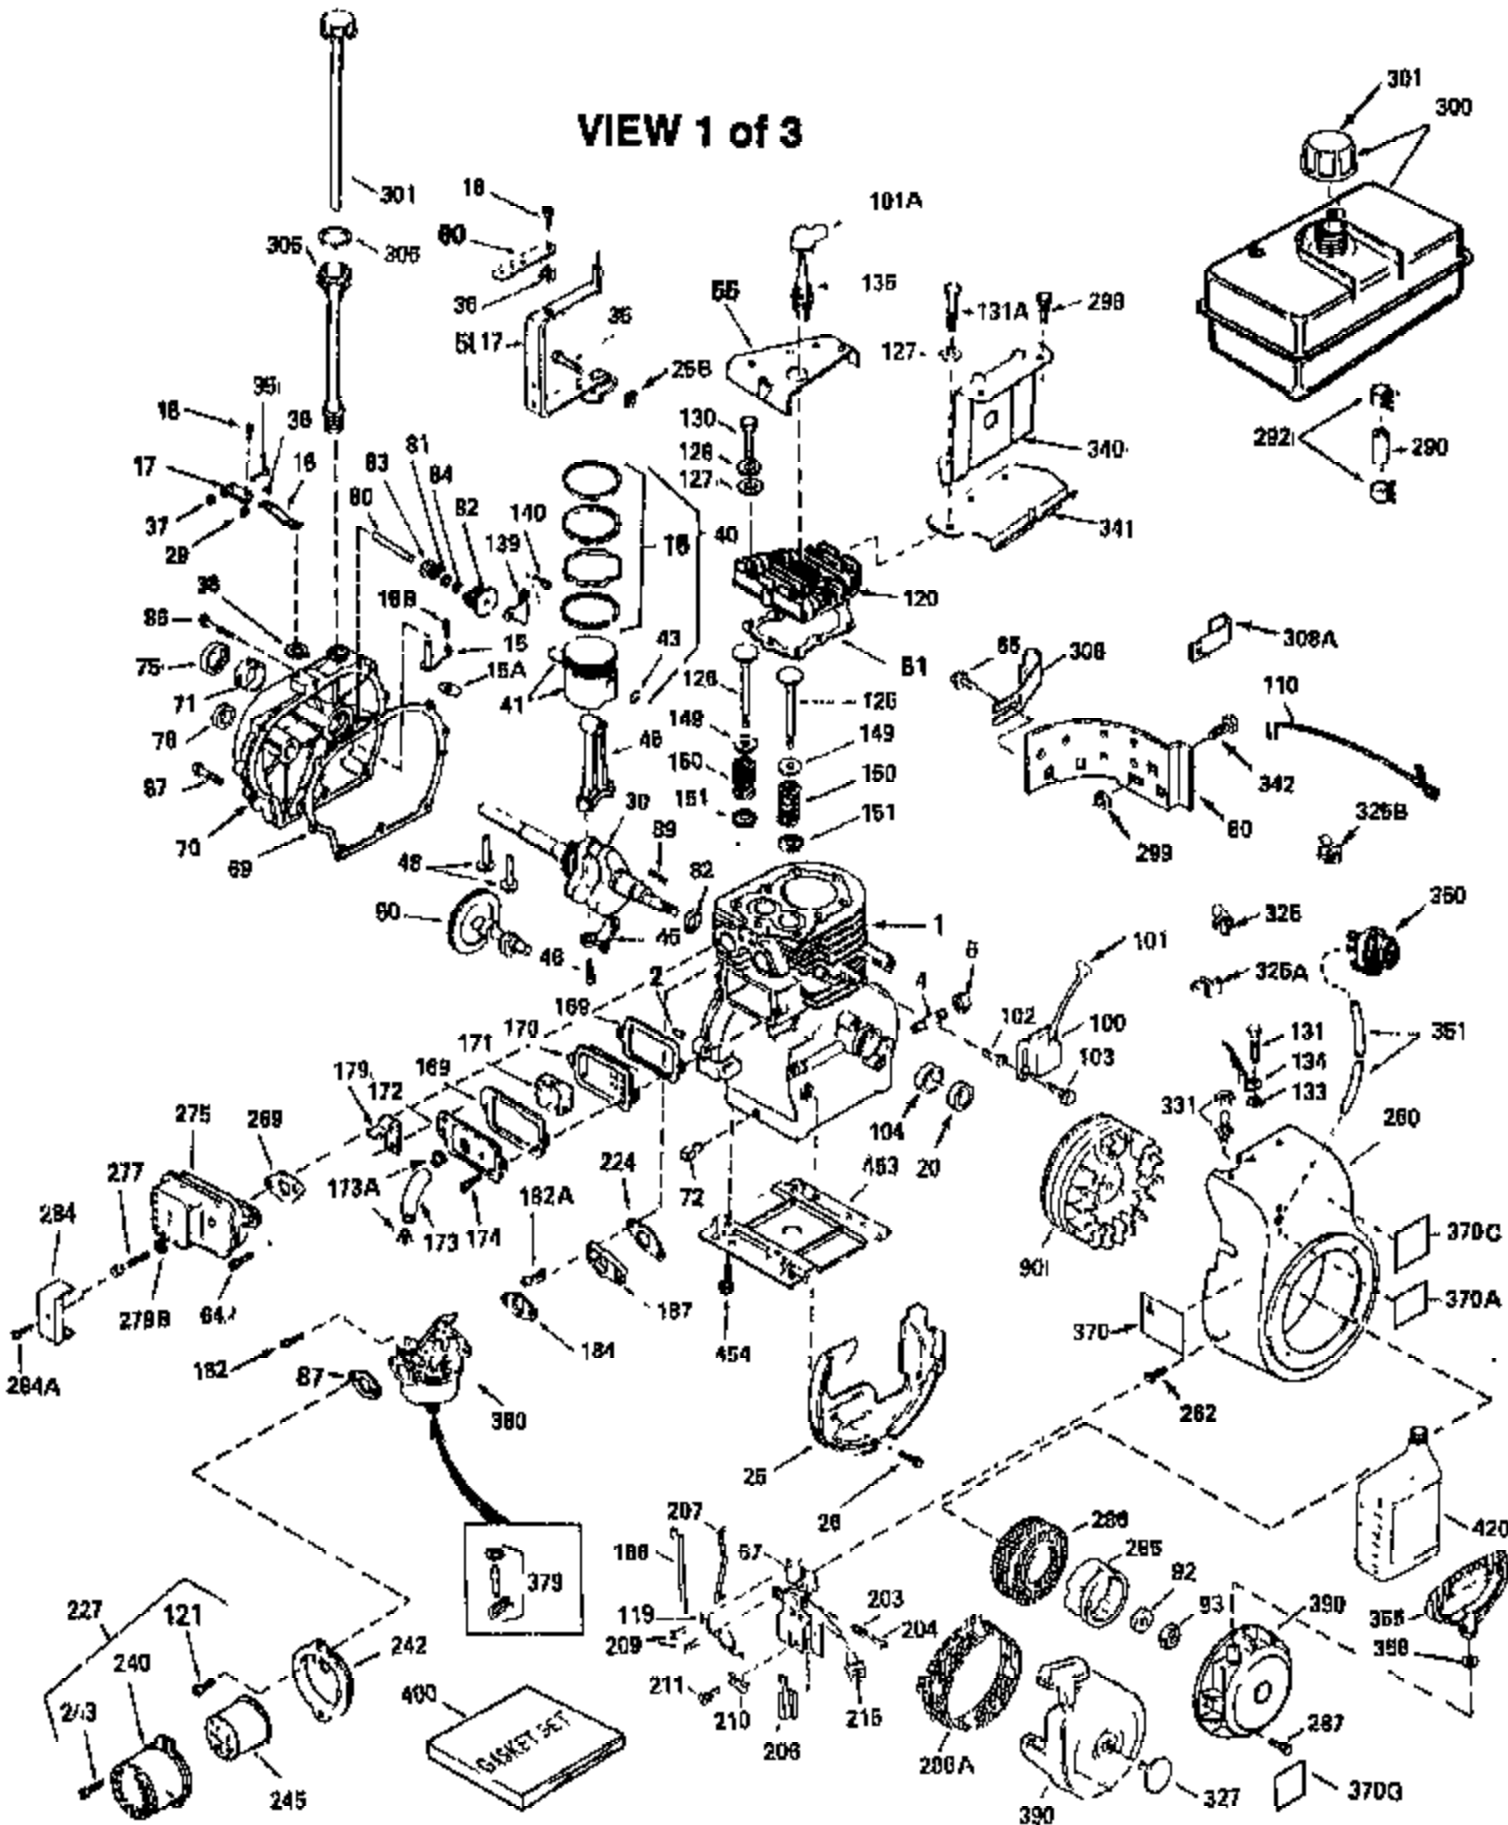

ILLUSTRATION SHOWS TYPICAL PARTS ONLY. ORDER BY PART NUMBER. PARTS NOT LISTED ARE SUPPLIED BY OEM.

VIEW 1 of 3

Engine Parts List #1

Ref #	Part Number	Qty	Description
1	32586C	1	Cylinder Ass'y.
2	27652	2	Dowel Pin
15A	30700	1	Governor Yoke
15B	650494	1	Screw, 6-40 x 5/16"
15	30699C	1	Governor Rod (Incl. 15A & 15B)
16	33454	1	Governor Lever
17	29916	1	Governor Lever Clamp
18	650548	1	Screw, 8-32 x 5/16"
20	32630	1	Oil Seal
25	29536	1	Blower Housing Baffle
26	650561	2	Screw, 1/4-20 x 5/8"
28	30322	1	Lock Nut, 8-32
30	35205	1	Crankshaft
35	29826	1	Screw, 10-32 x 3/4"
36	29918	1	Lock Washer
37	29216	1	Lock Nut, 10-32
38	29642	1	Retaining Ring
40	34517	1	Piston, Pin & Ring Set (Std.)
40	34518	1	Piston, Pin & Ring Set (.010" OS)
40	34519	1	Piston, Pin & Ring Set (.020" OS)
41	32592B	1	Piston & Pin Ass'y. (Std.) (Incl. 43)
41	32593B	1	Piston & Pin Ass'y. (.010" OS) (Incl. 43)
41	32594B	1	Piston & Pin Ass'y. (.020" OS) (Incl. 43)
42	32595	1	Ring Set (Std.)
42	32596	1	Ring Set (.010" OS)
42	32597	1	Ring Set (.020" OS)
43	27888	2	Piston Pin Retaining Ring
45	32591C	1	Connecting Rod Ass'y. (Incl. 46 & 49)
46	650662C	2	Connecting Rod Bolt
48	34034	2	Valve Lifter
49	34242	1	Oil Dipper
50	32115	1	Camshaft (MCR)
60	30622A	1	Blower Housing Extension
65	650128	1	Screw, 10-24 x 1/2"
69	30684	1	* Cylinder Cover Gasket
70	31303C	1	Cylinder Cover (Incl. 71, 75 & 80)
71	31546	1	Crankshaft Bushing
72	27642	2	Oil Drain Plug
75	28427	1	Oil Seal
80	31845	1	Governor Shaft
81	30590A	1	Washer
82	30591	1	Governor Gear Ass'y. (Incl. 81)
83	30588A	1	Governor Spool
84	29193	1	Retaining Ring
86	650488	7	Screw, 1/4-20 x 1-1/4"
87	650493	1	Screw, 1/4-20 x 1-3/4"
89	32589	1	Flywheel Key
90	611084	1	Flywheel
92	650815	1	Belleville Washer
93	8116	1	Flywheel Nut
100	34443A	1	Solid State Ignition
102	650872	2	Solid State Mounting Stud
103	650814	2	Screw, Torx T-15, 10-24 x 1"
119	32631	1	* Cylinder Head Gasket
120	30938A	1	Cylinder Head (Incl. 3 of 131)
125	27878A	1	Exhaust Valve (Std.) (Incl. 151)
125	27880A	1	Exhaust Valve (1/32" OS) (Incl. 151)
126	32783	1	Intake Valve (Std.) (Incl. 151)