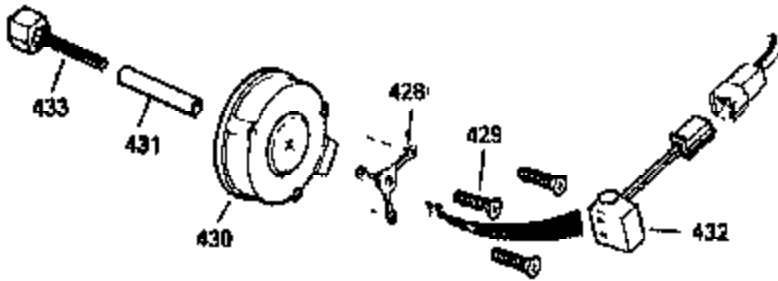

**ADD-ON ALTERNATOR
AC LIGHTING OR DC CHARGING**