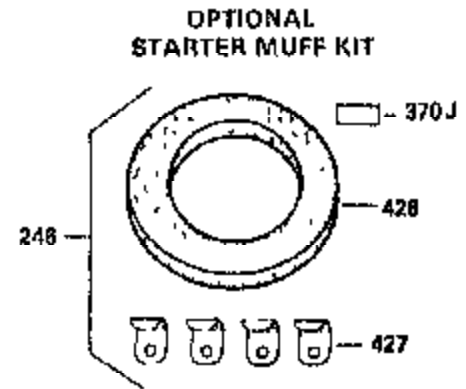

ILLUSTRATION SHOWS TYPICAL PARTS ONLY. ORDER BY PART NUMBER, PARTS NOT LISTED ARE SUPPLIED BY OEM.