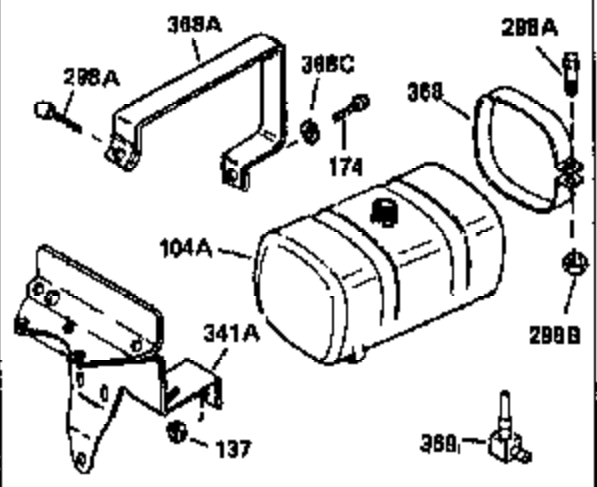

ILLUSTRATION SHOWS TYPICAL PARTS ONLY. ORDER BY PART NUMBER. PARTS NOT LISTED ARE SUPPLIED BY OEM.

VIEW 2 of 3

OPTIONAL SPARK ARREST MUFFLER