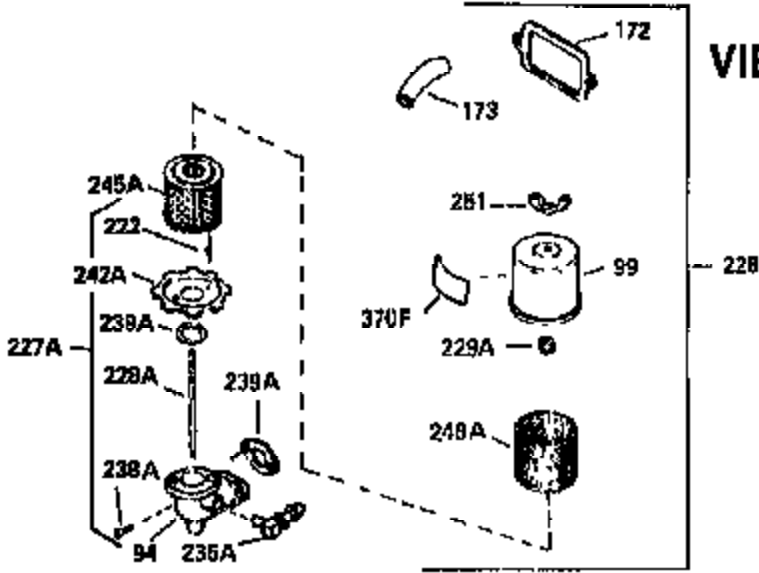

ILLUSTRATION SHOWS TYPICAL PARTS ONLY. ORDER BY PART NUMBER, PARTS NOT LISTED ARE SUPPLIED BY OEM.