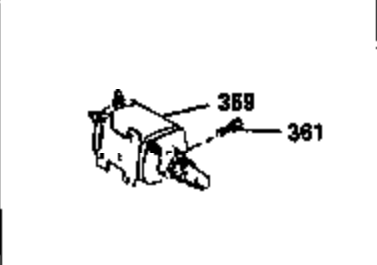

ILLUSTRATION SHOWS TYPICAL PARTS ONLY. ORDER BY PART NUMBER. PARTS NOT LISTED ARE SUPPLIED BY OEM.

VIEW 2 of 3

OPTIONAL SPARK ARREST MUFFLER