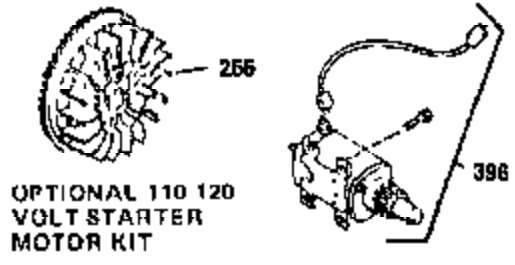

ILLUSTRATION SHOWS TYPICAL PARTS ONLY. ORDER BY PART NUMBER. PARTS NOT LISTED ARE SUPPLIED BY OEM.

VIEW 2 of 3

OPTIONAL SPARK ARREST MUFFLER