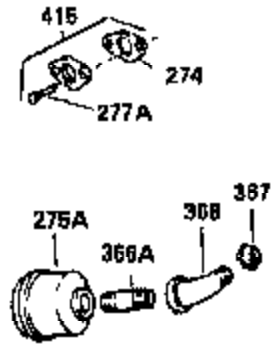

Engine Parts List #1

Ref #	Part Number	Qty	Description
305	35554	1	Oil Fill Tube
307	35499	1	"O" Ring
308	35540	1	Fill Tube Clip
310	35555	1	Dipstick
340	33166A	1	Fuel Tank Bracket
341	34816	1	Fuel Tank Bracket
342	650561	1	Screw, 1/4-20 x 5/8"
370A	34346	1	Lubrication Decal
380	631453	1	Carburetor (Incl. 184)
390	590420A	1	Rewind Starter
400	33239A	1	* Gasket Set (Incl. items marked PK i n notes) Incl. part #'s 26756 (1), 27272A (3), 27896A (2), 27915A (1), 29673 (1), 30684 (1), 31688A (1), 32631A (1), 33355A (1), 35865 (3)
420	730225	1	SAE 30 4-Cycle Engine Oil (Quart)
453	29538	1	Engine Mounting Base
454	650542	4	Screw, 5/16-18 x 3/4"

ILLUSTRATION SHOWS TYPICAL PARTS ONLY. ORDER BY PART NUMBER. PARTS NOT LISTED ARE SUPPLIED BY OEM.

VIEW 2 of 3

OPTIONAL SPARK ARREST MUFFLER

Engine Parts List #2

Ref #	Part Number	Qty	Description
28	30322	1	Lock Nut, 8-32
42	32595	1	Ring Set (Std.)
42	32596	1	Ring Set (.010" OS)
42	32597	1	Ring Set (.020" OS)
49	34242	1	Oil Dipper
63	32446	1	Grommet
129	650697A	2	Screw, 5/16-18 x 2-1/2"
172	28425	1	Valve Cover
174	650128	2	Screw, 10-24 x 1/2"
200	34664	1	Control Bracket (Incl. 203 & 204)
238	28820	2	Screw, 10-32 x 1/2"
239	27272A	1	* Air Cleaner Gasket
250	31715	1	Air Cleaner Cover
262	29747B	2	Screw, Torx T-40, 5/16-24 x 21/32"
265	30939A	1	Cylinder Head Cover
272	30196	2	Screw, 5/16-18 x 3/4"
273	34712	1	Carburetor Flange
277A	30196	1	Screw, 5/16-18 x 3/4"
291	30962	1	Fuel Line
295	32961	1	Fuel Shut-Off Valve
298	650665	2	Screw, 1/4-15 x 3/4"
307	35499	1	"O" Ring
310	35555	1	Dipstick