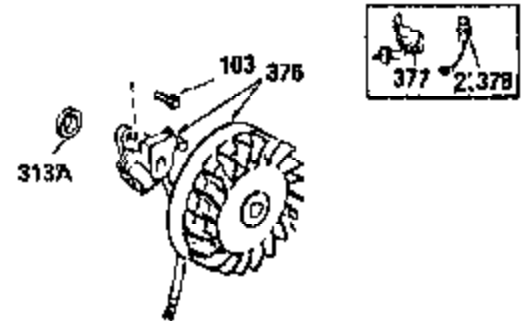

ILLUSTRATION SHOWS TYPICAL PARTS ONLY. ORDER BY PART NUMBER. PARTS NOT LISTED ARE SUPPLIED BY OEM.

VIEW 2 of 3

OPTIONAL SPARK ARREST MUFFLER

Engine Parts List #2

Ref #	Part Number	Qty	Description
28	30322	1	Lock Nut, 8-32
42	32595	1	Ring Set (Std.)
42	32596	1	Ring Set (.010" OS)
42	32597	1	Ring Set (.020" OS)
49	34242	1	Oil Dipper
63	32446	1	Grommet
129	650697A	2	Screw, 5/16-18 x 2-1/2"
172	28425	1	Valve Cover
174	650128	2	Screw, 10-24 x 1/2"
200	34664	1	Control Bracket (Incl. 203 & 204)
238	28820	2	Screw, 10-32 x 1/2"
239	27272A	1	* Air Cleaner Gasket
250	31715	1	Air Cleaner Cover
262	29747B	2	Screw, Torx T-40, 5/16-24 x 21/32"
265	30939A	1	Cylinder Head Cover
272	30196	2	Screw, 5/16-18 x 3/4"
273	34712	1	Carburetor Flange
277A	30196	1	Screw, 5/16-18 x 3/4"
291	30962	1	Fuel Line
295	32961	1	Fuel Shut-Off Valve
298	650665	2	Screw, 1/4-15 x 3/4"
307	35499	1	"O" Ring
310	35555	1	Dipstick

ILLUSTRATION SHOWS TYPICAL PARTS ONLY. ORDER BY PART NUMBER, PARTS NOT LISTED ARE SUPPLIED BY OEM.

730571
 Can be used on H50-60 with stamped steel starter.

**ADD-ON ALTERNATOR
 AC LIGHTING OR DC CHARGING**

**STANDARD POINT
 IGNITION**

SOLID STATE

Ref #	Part Number	Qty	Description
28	30322	1	Lock Nut, 8-32
42	32595	1	Ring Set (Std.)
42	32596	1	Ring Set (.010" OS)
42	32597	1	Ring Set (.020" OS)
49	34242	1	Oil Dipper
90	611084	1	Flywheel
102	650872	2	Solid State Mounting Stud
103	650814	2	Screw, Torx T-15, 10-24 x 1"
129	650697A	2	Screw, 5/16-18 x 2-1/2"
172	28425	1	Valve Cover
173	32447	1	Breather Tube
200	34664	1	Control Bracket (Incl. 203 & 204)
238	28820	2	Screw, 10-32 x 1/2"
239	27272A	1	* Air Cleaner Gasket
250	31715	1	Air Cleaner Cover
265	30939A	1	Cylinder Head Cover
272	30196	2	Screw, 5/16-18 x 3/4"
273	34712	1	Carburetor Flange
291	30962	1	Fuel Line
295	32961	1	Fuel Shut-Off Valve
307	35499	1	"O" Ring
310	35555	1	Dipstick