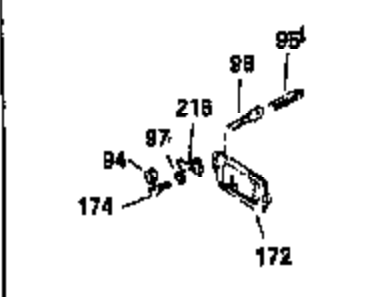

ILLUSTRATION SHOWS TYPICAL PARTS ONLY. ORDER BY PART NUMBER. PARTS NOT LISTED ARE SUPPLIED BY OEM.

VIEW 2 of 3

OPTIONAL SPARK ARREST MUFFLER