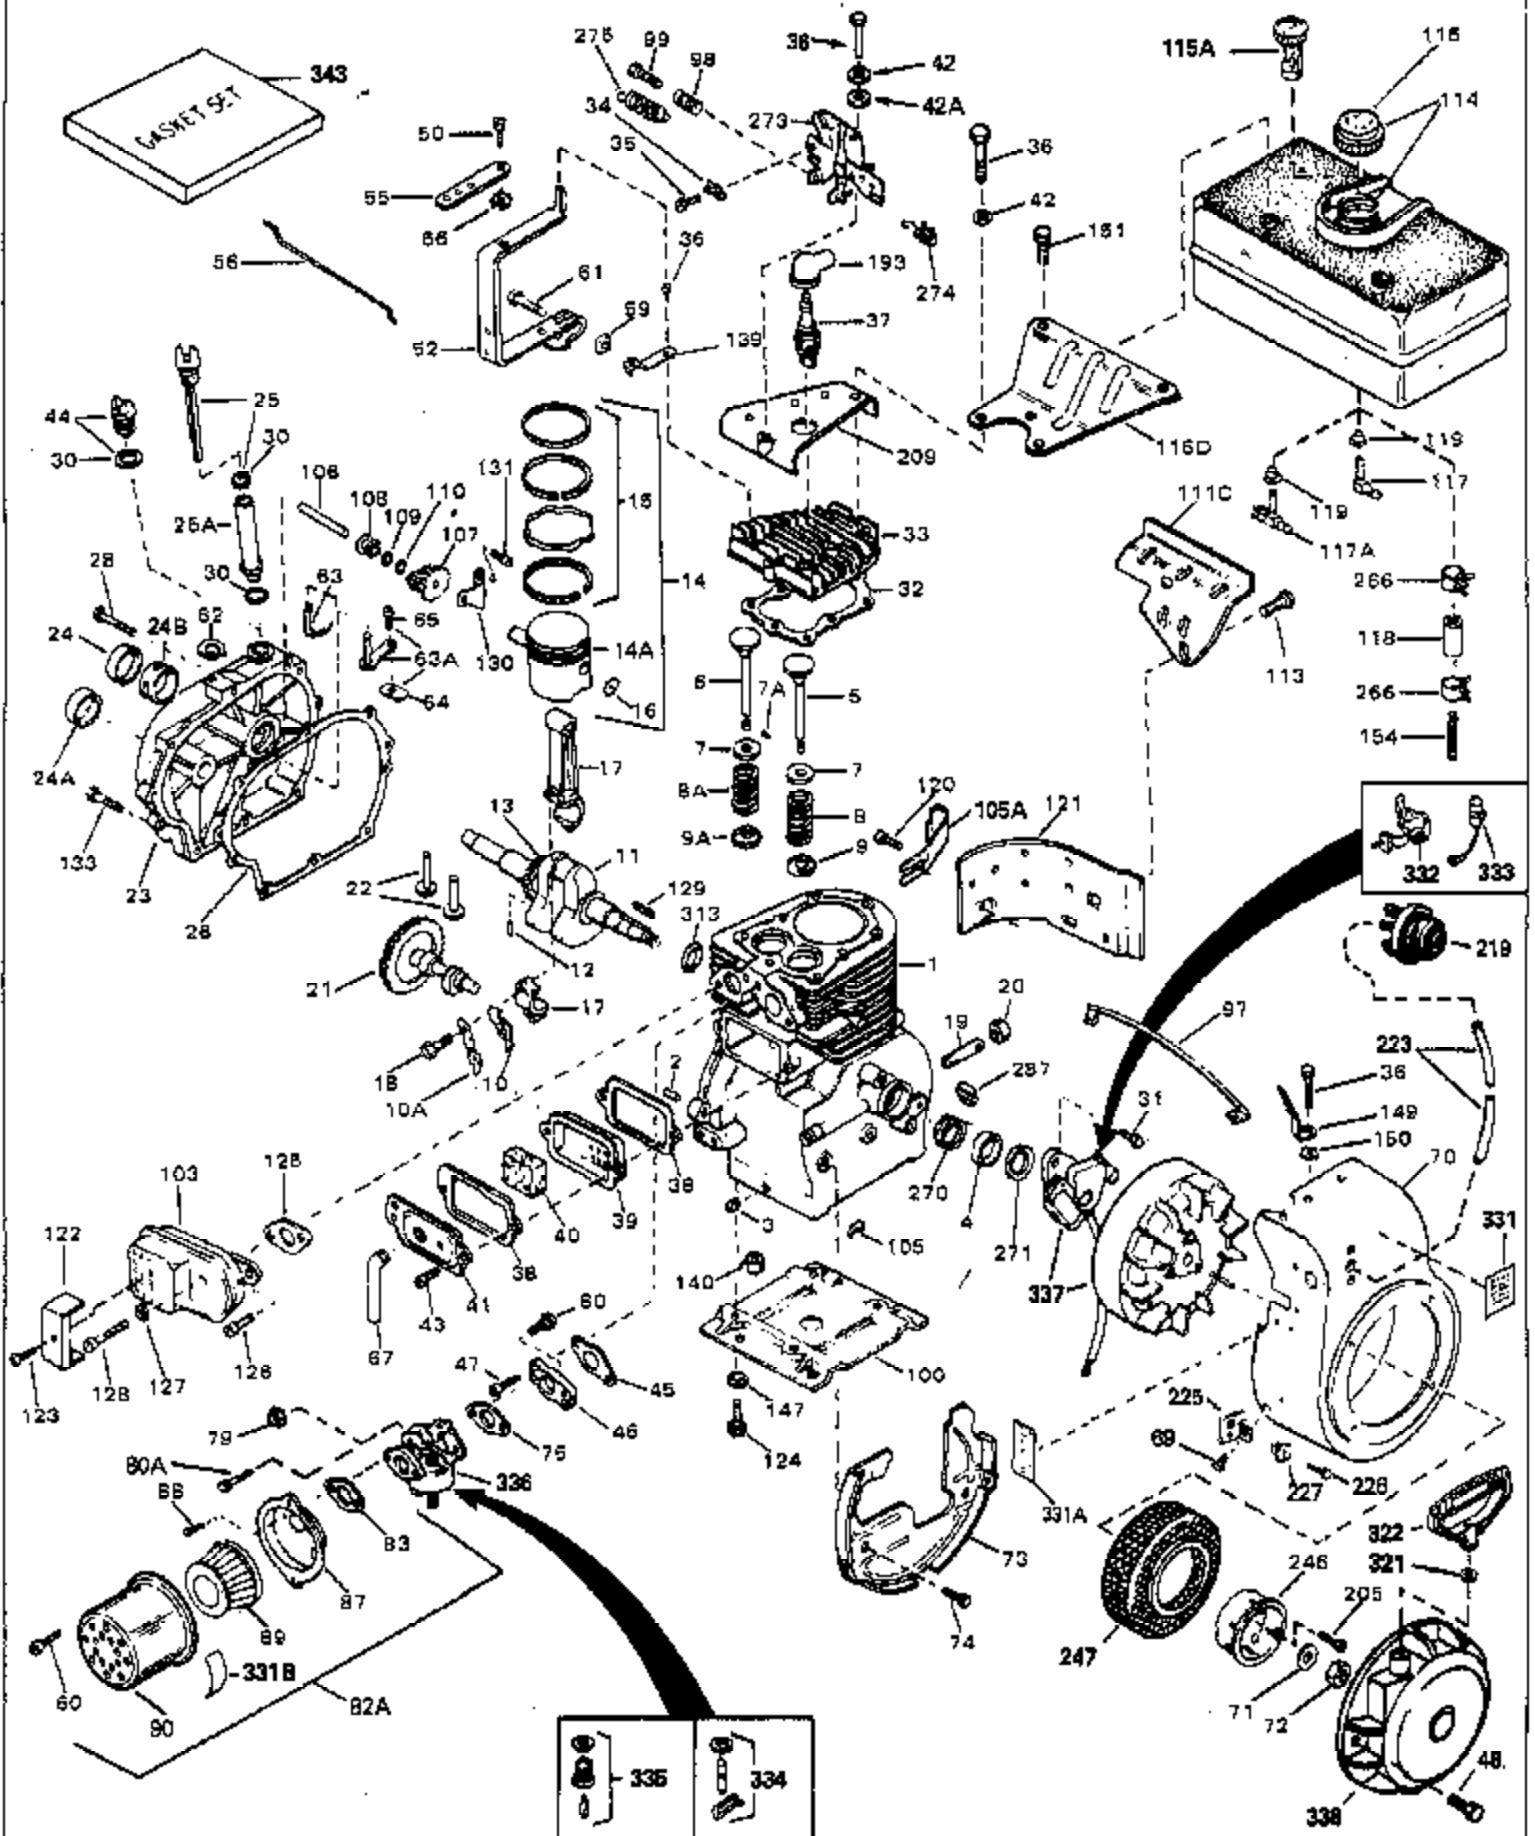

## Engine Parts List #1

Ref #	Part Number	Qty	Description
	1 32586C		Cylinder (Incl. 2, 3, 4 & 76) (2-3/4" Bore)
	2 27652		Pin, Dowel
	3 27642		Plug, Oil drain
	4 32630		Seal, Oil
	5 32783		Intake Valve (Std.) (Incl. 9)
	5 32784		Intake Valve (1/32" OS) (Incl. 9)
	6 27878A		Exhaust Valve (Std.) (Incl. 9)
	6 27880A		Exhaust Valve (1/32" OS) (Incl. 9)
	7 27882		Cap, Upper valve spring
	7A 20810		Pin, Valve spring retainer (Use as required)
	8A 27881		Spring, Valve
	8 27881		Spring, Valve
	9 32581		Cap, Lower valve spring
	9A 32581		Cap, Lower valve spring
	10A 32590		Plate, Lock & Oil dipper (This plate may be replaced by 34242 oil dipper but 650662C screw must be used.)
	10 34242		Dipper, Oil
	11 32587		Crankshaft (Incl. 12 & 13)
	12 29783		Crankshaft Gear Pin (Early production )
	13 27884		Gear, Crankshaft (Used in early production) This gear is servicable onlywhen it is pinned to the crankshaft.
	14A 32592B		Piston & Pin Ass'y. (Std.)(2-3/4")(In cl.16)
	14A 32593B		Piston & Pin Ass'y. (.010" OS) (Incl. 16)
	14A 32594B		Piston & Pin Ass'y. (.020" OS) (Incl. 16)
	14 34517		Piston, Pin & Ring Set (Std.) (2-3/4" Bore)
	14 34518		Piston, Pin & Ring Set (.010" OS)
	14 34519		Piston, Pin & Ring Set (.020" OS)
	15 32595		Ring Set (Std.) (2-3/4" Bore)
	15 32596		Ring Set (.010" OS)
	15 32597		Ring Set (.020" OS)
	16 27888		Ring, Piston pin retaining
	17 32591C		Rod Assy., Connecting (Incl. 10 & 18)
	18 650662C		Screw, Connecting rod (2 each)
	21 32115		Camshaft (MCR)
	22 34034		Lifter, Valve
	23 31303B		Cover, Cylinder (Incl. 24, 106 & 279)
	24B 31546		Bushing, Crankshaft (Use as required)
	24 28427		Seal, Oil
	25 31297		Dipstick, Oil (Incl. 30)
	26 30684		* Gasket, Cylinder cover
	28 650488		Screw, 1/4-20 x 1-1/4"
	30 29673		* Gasket, Oil filler
	31 650489		Screw, 1/4-20 x 5/8"
	32 32631A		* Gasket, Cylinder head
	33 30938A		Head, Cylinder
	34 27793		Clip, Conduit (Use as required)
	35 28942		Screw, 10-32 x 3/8" (Use as required)
	36 650697A		Screw, 5/16-18 x 2-1/2" (Use as required)
	36 650695A		Screw, 5/16-18 x 2-1/4" (Use as required)
	36 650694A		Screw, 5/16-18 x 2" (Use as required)
	37 33636		Resistor Spark Plug (RJ-8C)
	37 34251		Resistor Spark Plug
	38 27896A		* Gasket, Breather cover
	39 28423		Body, Breather
	40 28424		Element, Breather
	41 28425		Cover, Valve spring
	42 26073		Washer (Use as required)