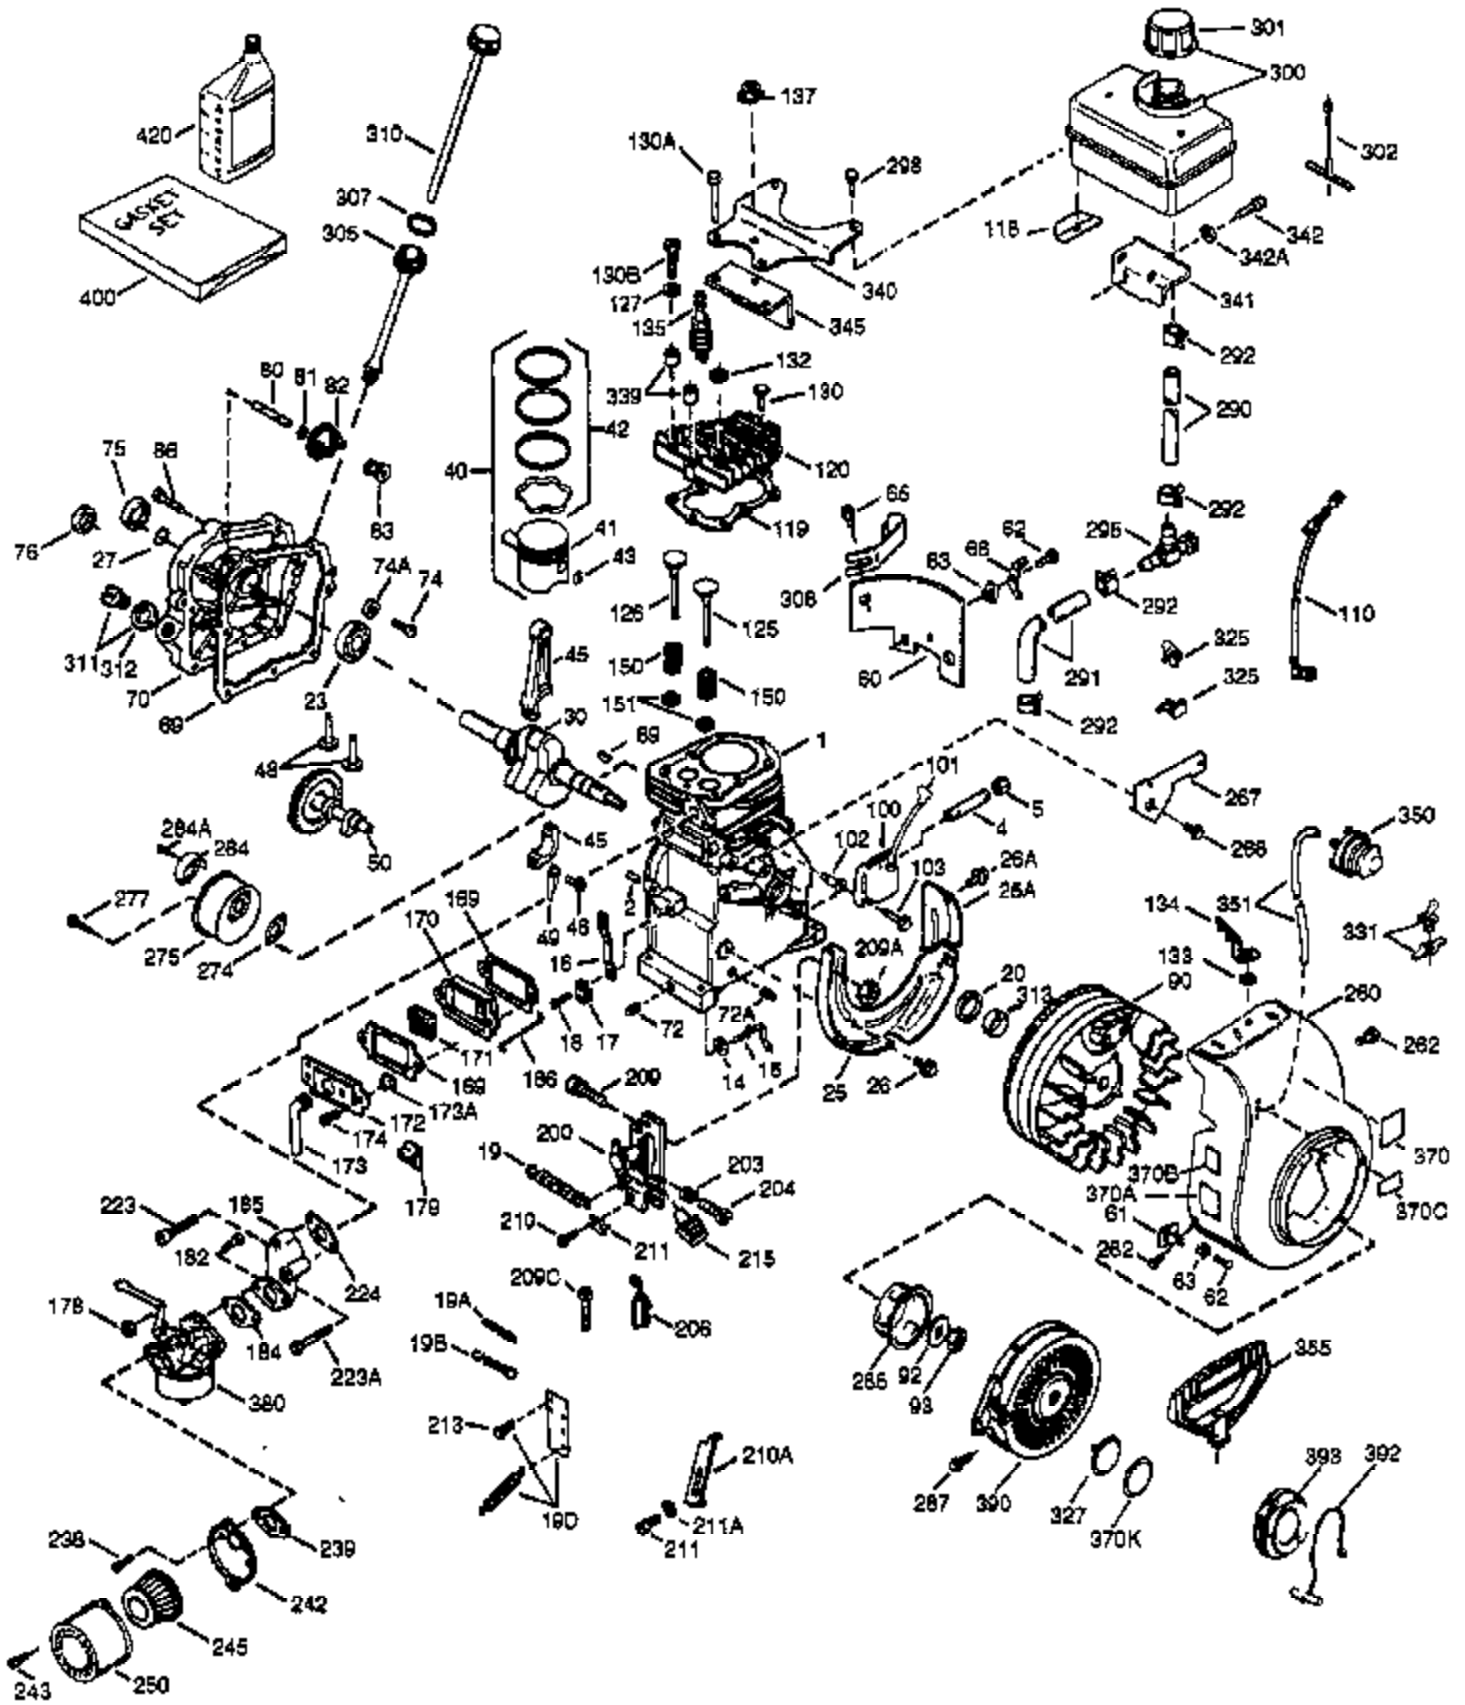

ILLUSTRATION SHOWS TYPICAL PARTS ONLY. ORDER BY PART NUMBER. PARTS NOT LISTED ARE SUPPLIED BY OEM.

VIEW 1 OF 2

Engine Parts List #1

Ref #	Part Number	Qty	Description
	1 36562	1	Cylinder (Incl. 2,20,72 & 125)
	2 26727	2	Dowel Pin
	14 28277	1	Washer
	15 31334	1	Governor Rod
	16 37729	1	Governor Lever
	17 31335	1	Governor Lever Clamp
	18 651018	1	Screw, T-15, 8-32 x 19/64"
	19 31426	1	Extension Spring
	20 32600	1	Oil Seal
	25 36552	1	Blower Housing Baffle (Incl. 262)
	25A 35883	1	Baffle Extension
	26 650802	2	Screw, 1/4-20 x 5/8"
	26A 650926	1	Screw, 8-32 x 21/64"
	30 37328	1	Crankshaft
	40 40020	1	Piston, Pin & Ring Set (Std.)
	40 40021	1	Piston, Pin & Ring Set (.010" OS)
	41 40018	1	Piston & Pin Ass'y. (Std.) (Incl. 43)
	41 40019	1	Piston & Pin Ass'y. (.010" OS) (Incl. 43)
	42 40022	1	Ring Set (Std.)
	42 40023	1	Ring Set (.010" OS)
	43 20381	2	Piston Pin Retaining Ring
	45 30963B	1	Connecting Rod Ass'y. (Incl. 46 & 49)
	46 32610A	2	Connecting Rod Bolt
	48 27241	2	Valve Lifter
	49 28594	1	Oil Dipper
	50 32197A	1	Camshaft (MCR)
	60 29745	1	Blower Housing Extension
	65 650128	1	Screw, 10-24 x 1/2"
	69 27677A	1	* Cylinder Cover Gasket
	70 35863A	1	Cylinder Cover (Incl. 75 thru 83,311)
	72 27642	2	Oil Drain Plug
	75 26208	1	Oil Seal
	80 30574A	1	Governor Shaft
	81 30590A	1	Flat Washer
	82 30591	1	Governor Gear Assembly (Incl. 81)
	83 30588A	1	Governor Spool
	86 650488	7	Screw, 1/4-20 x 1-1/4"
	89 610961	1	Flywheel Key
	90 611195	1	Flywheel
	92 650815	1	Belleville Washer
	93 650816	1	Flywheel Nut
	100 34443C	1	Solid State Ignition
	101 610118	1	Spark Plug Cover
	102 651024	2	Solid State Mounting Stud
	103 651007	2	Screw, T-15, 10-24 x 15/16"
	110 35182	1	Ground Wire
	119 36437	1	* Cylinder Head Gasket
	120 36438	1	Cylinder Head (Incl. 130)
	125 36471	1	Exhaust Valve (Std.) (Incl. 151)
	125 36472	1	Exhaust Valve (1/32" OS) (Incl. 151)
	126 29314C	1	Intake Valve (Std.) (Incl. 151)
	128 650694A	1	Screw, 5/16-18 x 2"
	130A 6021A	3	Screw, 5/16-18 x 1-1/2"
	130B 650818	1	Screw, 5/16-18 x 1-15/32"
	130 650694A	5	Screw, 5/16-18 x 2"
	132 650691	1	Washer
	135 33636	1	Resistor Spark Plug (RJ17LM)
	150 31672	2	Valve Spring