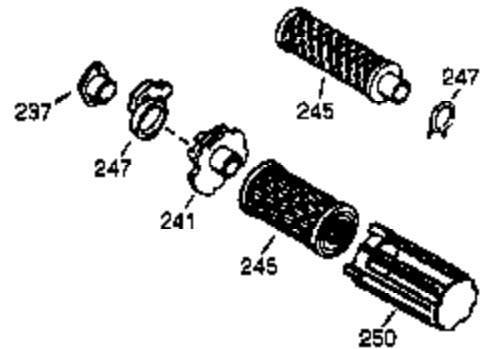

ILLUSTRATION SHOWS TYPICAL PARTS ONLY. ORDER BY PART NUMBER. PARTS NOT LISTED ARE SUPPLIED BY OEM.

VIEW 2 OF 2