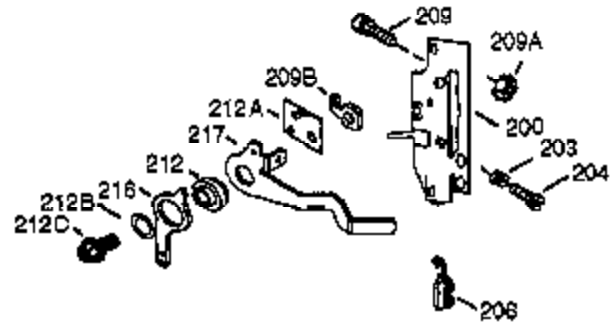

ILLUSTRATION SHOWS TYPICAL PARTS ONLY. ORDER BY PART NUMBER. PARTS NOT LISTED ARE SUPPLIED BY OEM.

VIEW 2 OF 2