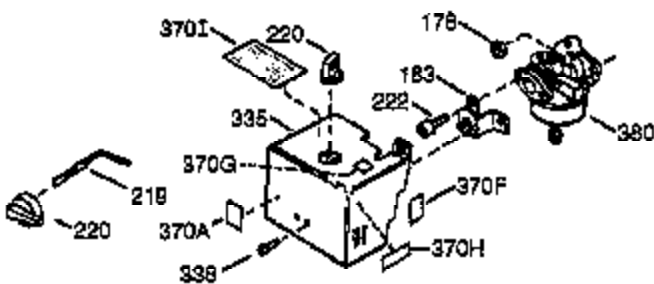

ILLUSTRATION SHOWS TYPICAL PARTS ONLY. ORDER BY PART NUMBER. PARTS NOT LISTED ARE SUPPLIED BY OEM.

VIEW 2 OF 2