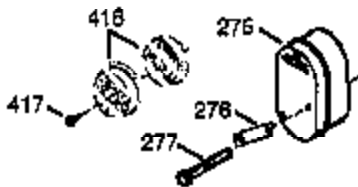

ILLUSTRATION SHOWS TYPICAL PARTS ONLY. ORDER BY PART NUMBER. PARTS NOT LISTED ARE SUPPLIED BY OEM.

VIEW 2 OF 2