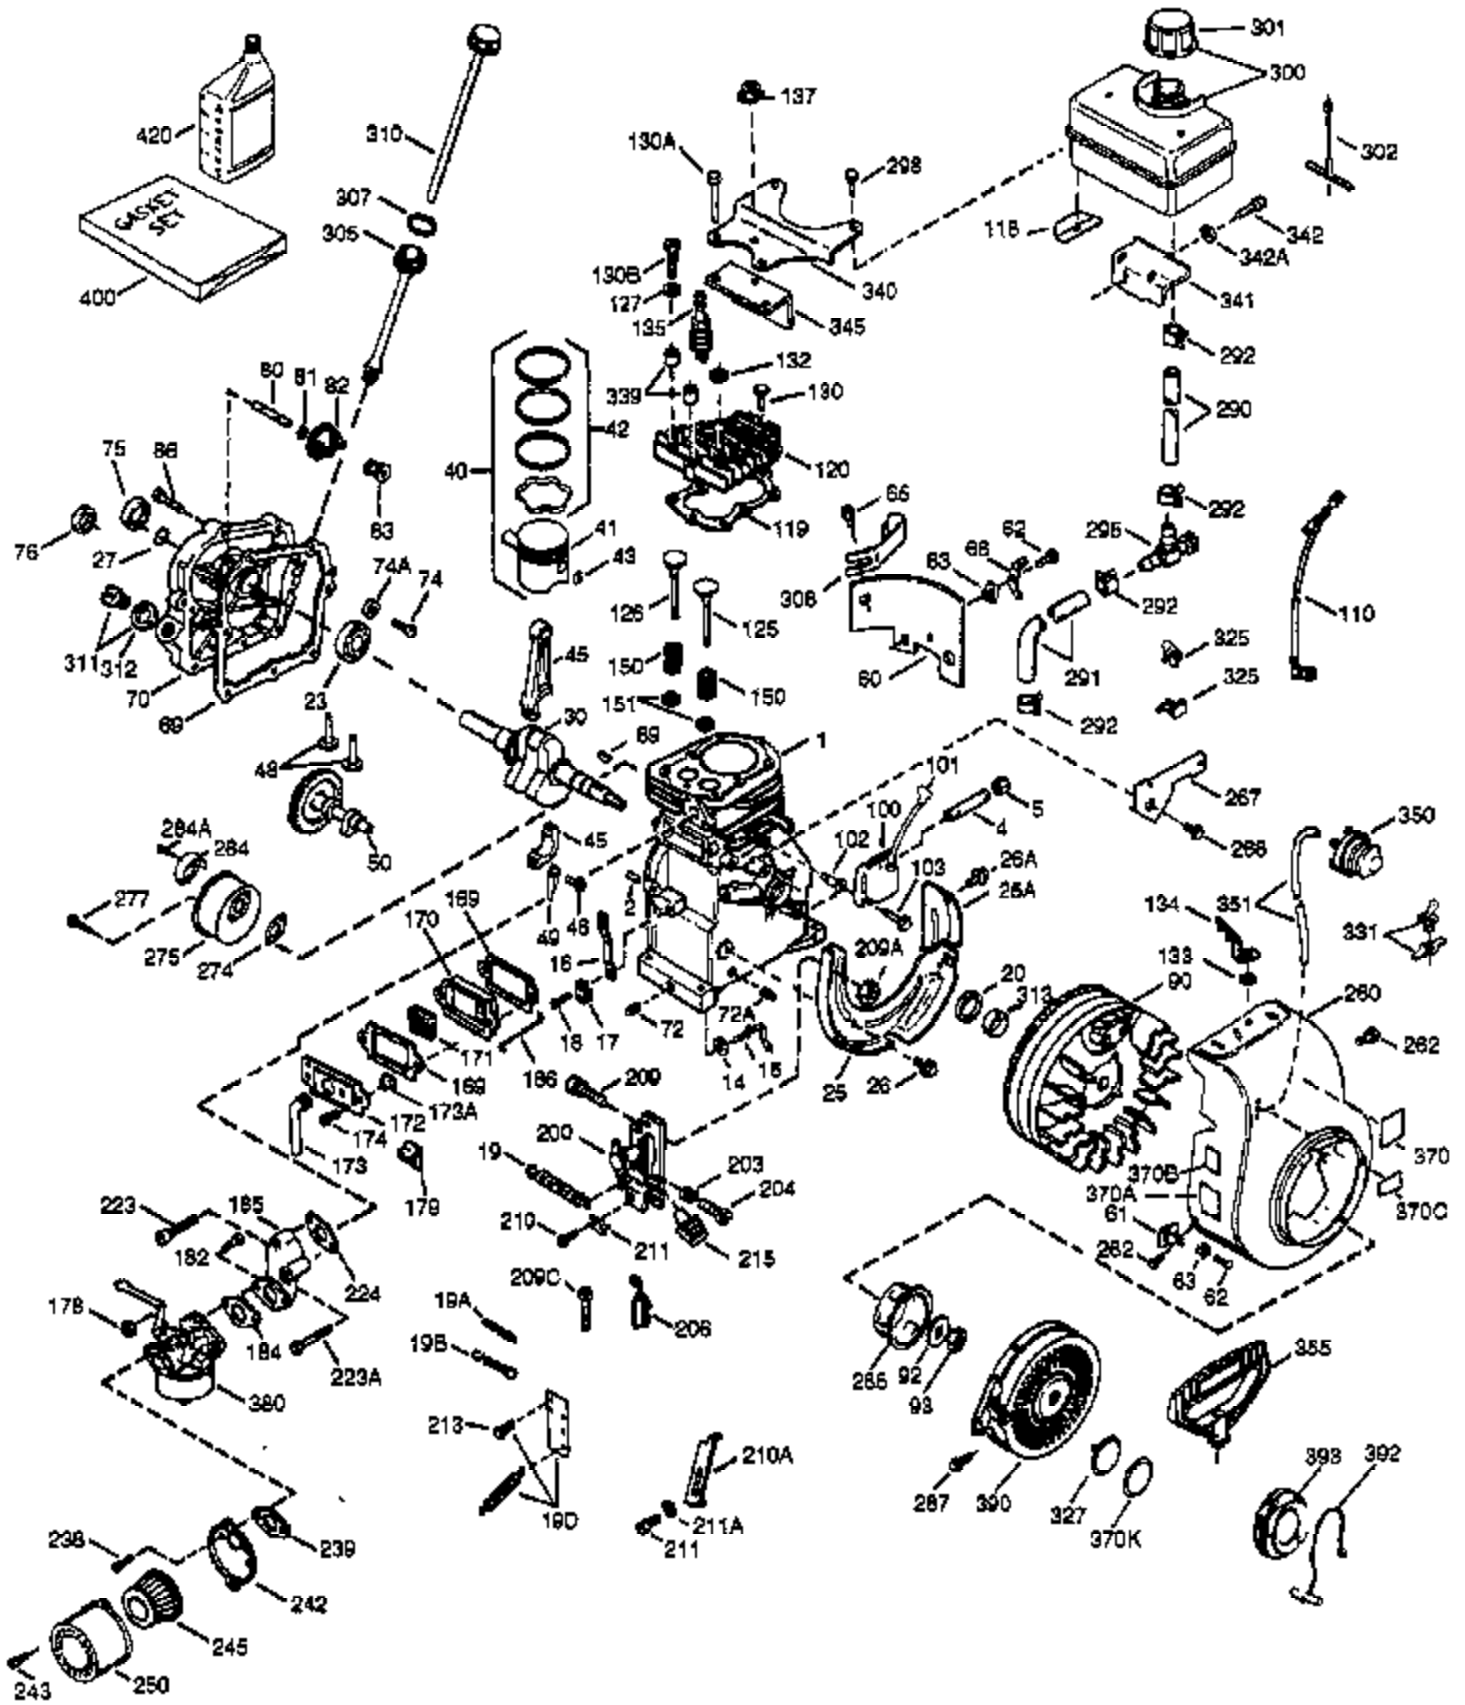

ILLUSTRATION SHOWS TYPICAL PARTS ONLY. ORDER BY PART NUMBER. PARTS NOT LISTED ARE SUPPLIED BY OEM.

VIEW 1 OF 2

Engine Parts List #1

Ref #	Part Number	Qty	Description
	1 36562	1	Cylinder (Incl. 2,20,72 & 125)
	2 26727	2	Dowel Pin
	14 28277	1	Washer
	15 31334	1	Governor Rod
	16 31510	1	Governor Lever
	17 31335	1	Governor Lever Clamp
	18 651018	1	Screw, T-15, 8-32 x 19/64"
	19 31426	1	Extension Spring
	20 32600	1	Oil Seal
	25A 35883	1	Baffle Extension
	25 36552	1	Blower Housing Baffle (Incl. 262)
	26 650802	2	Screw, 1/4-20 x 5/8"
	26A 650926	1	Screw, 8-32 x 21/64"
	30 37328	1	Crankshaft
	40 40020	1	Piston, Pin & Ring Set (Std.)
	40 40021	1	Piston, Pin & Ring Set (.010" OS)
	41 40018	1	Piston & Pin Ass'y. (Std.) (Incl. 43)
	41 40019	1	Piston & Pin Ass'y. (.010" OS) (Incl. 43)
	42 40022	1	Ring Set (Std.)
	42 40023	1	Ring Set (.010" OS)
	43 20381	2	Piston Pin Retaining Ring
	45 30963B	1	Connecting Rod Ass'y. (Incl. 46 & 49)
	46 32610A	2	Connecting Rod Bolt
	48 27241	2	Valve Lifter
	49 28594	1	Oil Dipper
	50 32197A	1	Camshaft (MCR)
	60 29745	1	Blower Housing Extension
	65 650128	1	Screw, 10-24 x 1/2"
	69 27677A	1	* Cylinder Cover Gasket
	70 35863A	1	Cylinder Cover (Incl. 75 thru 83,311)
	72 27642	2	Oil Drain Plug
	75 26208	1	Oil Seal
	80 30574A	1	Governor Shaft
	81 30590A	1	Flat Washer
	82 30591	1	Governor Gear Assembly (Incl. 81)
	83 30588A	1	Governor Spool
	86 650488	7	Screw, 1/4-20 x 1-1/4"
	89 610961	1	Flywheel Key
	90 611195	1	Flywheel
	92 650815	1	Belleville Washer
	93 650816	1	Flywheel Nut
	100 34443B	1	Solid State Ignition
	101 610118	1	Spark Plug Cover
	102 651024	2	Solid State Mounting Stud
	103 651007	2	Screw, T-15, 10-24 x 15/16"
	110 35182	1	Ground Wire
	119 36437	1	* Cylinder Head Gasket
	120 36438	1	Cylinder Head (Incl. 130)
	125 36471	1	Exhaust Valve (Std.) (Incl. 151)
	125 36472	1	Exhaust Valve (1/32" OS) (Incl. 151)
	126 29314C	1	Intake Valve (Std.) (Incl. 151)
	128 650694A	1	Screw, 5/16-18 x 2"
	130A 6021A	3	Screw, 5/16-18 x 1-1/2"
	130 650694A	5	Screw, 5/16-18 x 2"
	135 33636	1	Resistor Spark Plug (RJ17LM)
	150 31672	2	Valve Spring
	151A 40016A	1	Intake Valve Seal
	151 31673	2	Valve Spring Cap