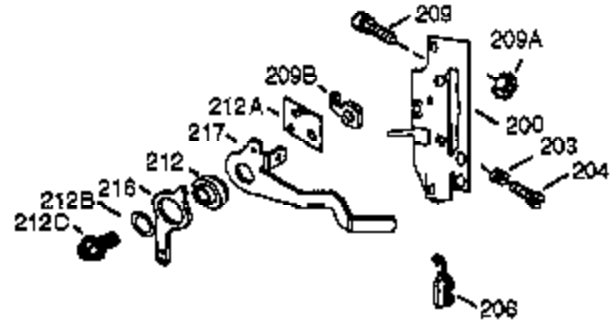

ILLUSTRATION SHOWS TYPICAL PARTS ONLY. ORDER BY PART NUMBER. PARTS NOT LISTED ARE SUPPLIED BY OEM.

VIEW 2 OF 2