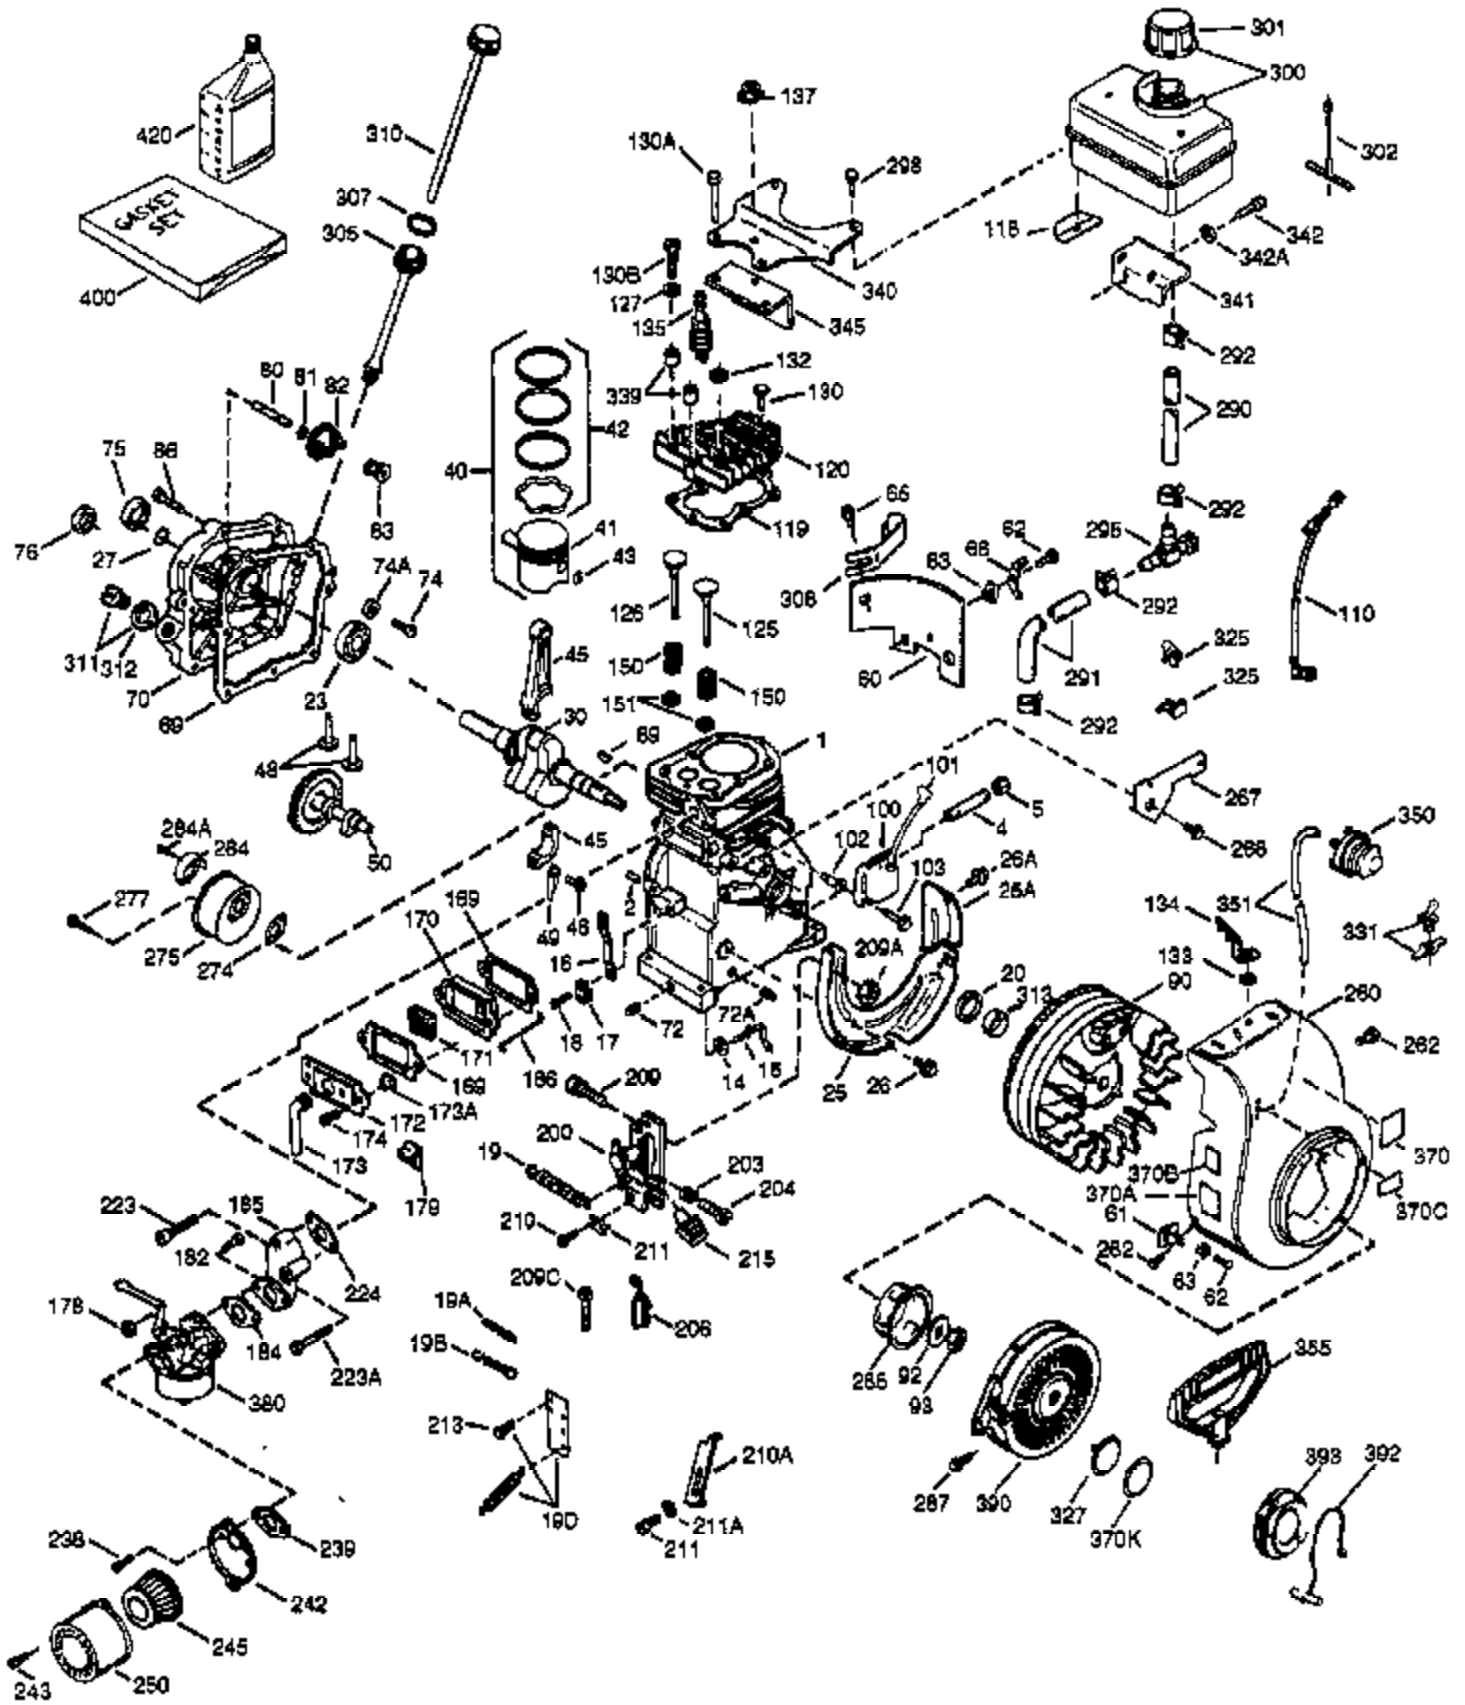

## Engine Parts List #1

Ref #	Part Number	Qty	Description
	1 36589A	1	Cylinder (Incl. 2,20,72 & 125)
	2 26727	2	Dowel Pin
	14 28277	1	Washer
	15 31334	1	Governor Rod
	16 31510	1	Governor Lever
	17 31335	1	Governor Lever Clamp
	18 651018	1	Screw, Torx T-15, 8-32 x 19/64"
	19 31426	1	Extension Spring
	20 32600	1	Oil Seal
	23 28458	1	Ball Bearing
	25 36552	1	Blower Housing Baffle (Incl. 262)
	25A 35883	1	Baffle Extension
	26A 650926	1	Screw, 8-32 x 21/64"
	26 650802	2	Screw, 1/4-20 x 5/8"
	27 28539	1	Bearing Retainer
	30 34719	1	Crankshaft
	40 40020	1	Piston, Pin & Ring Set (Std.)
	40 40021	1	Piston, Pin & Ring Set (.010" OS)
	41 40018	1	Piston & Pin Ass'y. (Std.) (Incl. 43)
	41 40019	1	Piston & Pin Ass'y. (.010" OS) (Incl. 43)
	42 40022	1	Ring Set (Std.)
	42 40023	1	Ring Set (.010" OS)
	43 20381	2	Piston Pin Retaining Ring
	45 30963B	1	Connecting Rod Ass'y. (Incl. 46 & 49)
	46 32610A	2	Connecting Rod Bolt
	48 27241	2	Valve Lifter
	49 28594	1	Oil Dipper
	50 32197A	1	Camshaft (MCR)
	60 29745	1	Blower Housing Extension
	65 650128	1	Screw, 10-24 x 1/2"
	69 27677A	1	* Cylinder Cover Gasket
	70 30756C	1	Cylinder Cover (Incl. 75 thru 83,311)
	72 27642	2	Oil Drain Plug
	74 30200	2	Screw, 10-24 x 9/16"
	74A 28537	2	Washer
	75 28540	1	Oil Seal
	80 30574A	1	Governor Shaft
	81 30590A	1	Washer
	82 30591	1	Governor Gear Ass'y. (Incl. 81)
	83 30588A	1	Governor Spool
	86 650488	7	Screw, 1/4-20 x 1-1/4"
	89 610961	1	Flywheel Key
	90 611195	1	Flywheel
	92 650815	1	Belleville Washer
	93 650816	1	Flywheel Nut
	100 34443B	1	Solid State Ignition
	101 610118	1	Spark Plug Cover
	102 651024	1	Solid State Mounting Stud
	103 651007	2	Screw, Torx T-15, 10-24 x 15/16"
	110 35182	1	Ground Wire
	119 36437	1	* Cylinder Head Gasket
	120 36438	1	Cylinder Head (Incl. 119 & 130)
	125 36471	1	Exhaust Valve (Std.) (Incl. 151)
	125 36472	1	Exhaust Valve (1/32" OS) (Incl. 151)
	126 29314C	1	Intake Valve (Std.) (Incl. 151)
	126 29315C	1	Intake Valve (1/32" OS) (Incl. 151)
	130 650694A	5	Screw, 5/16-18 x 2"
	130A 6021A	3	Screw, 5/16-18 x 1-1/2"