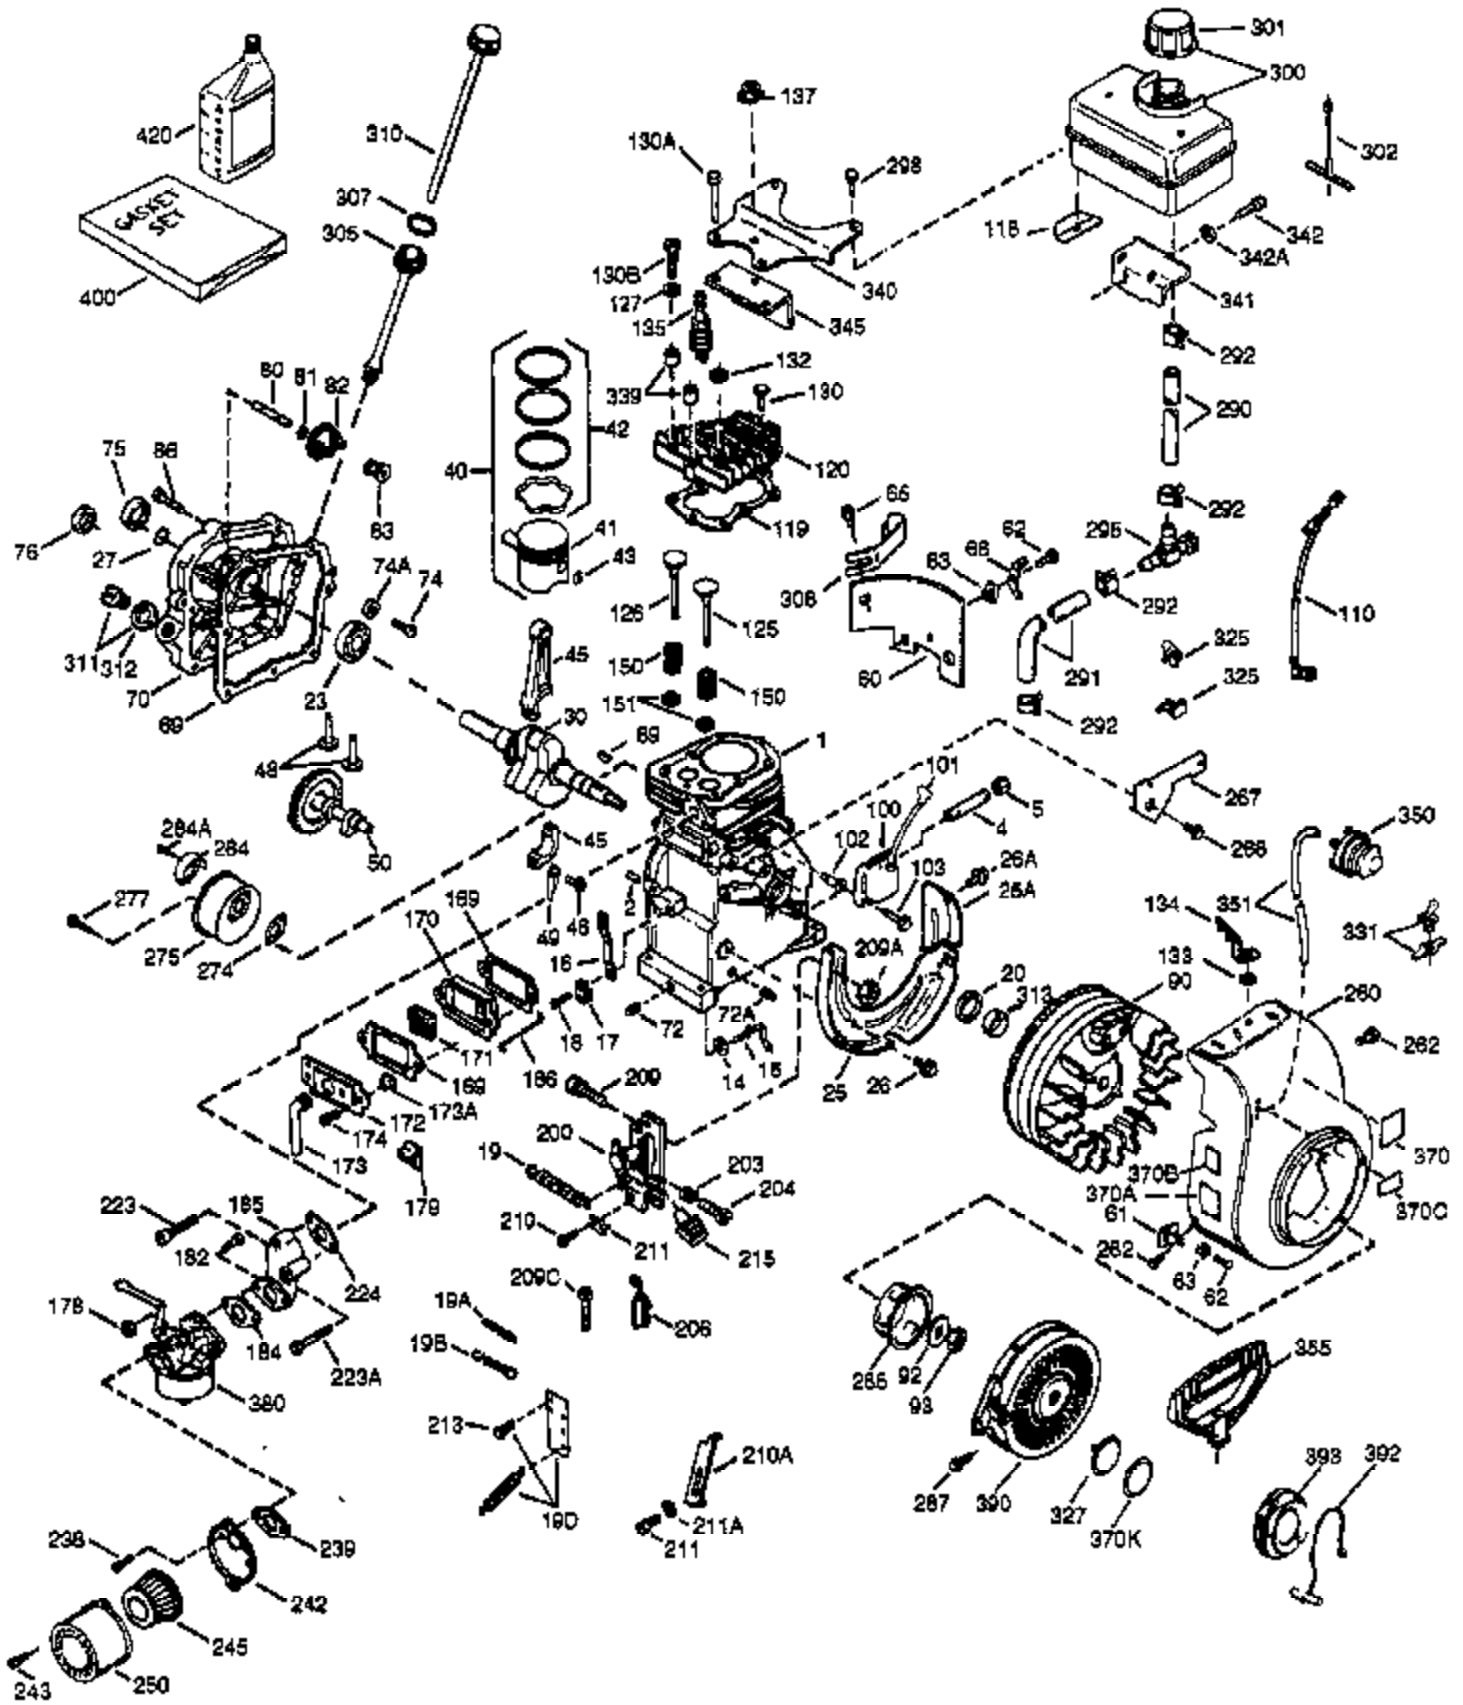

ILLUSTRATION SHOWS TYPICAL PARTS ONLY. ORDER BY PART NUMBER. PARTS NOT LISTED ARE SUPPLIED BY OEM.

VIEW 1 OF 2

Engine Parts List #1

Ref #	Part Number	Qty	Description
	1 36560	1	Cylinder (Incl. 2,20,72 & 125)
	2 26727	2	Dowel Pin
	14 28277	1	Washer
	15 31334	1	Governor Rod
	16 31336	1	Governor Lever
	17 31335	1	Governor Lever Clamp
	18 650548	1	Screw, 8-32 x 5/16"
	19 34593	1	Extension Spring
	20 32600	1	Oil Seal
	25 36552	1	Blower Housing Baffle (Incl. 262)
	25A 35883	1	Baffle Extension
	26A 650926	1	Screw, 8-32 x 21/64"
	26 650802	2	Screw, 1/4-20 x 5/8"
	30 34709	1	Crankshaft
	40 34514	1	Piston, Pin & Ring Set (Std.)
	40 34515	1	Piston, Pin & Ring Set (.010" OS)
	40 34516	1	Piston, Pin & Ring Set (.020" OS)
	41 32538B	1	Piston & Pin Ass'y. (Std.) (Incl. 43)
	41 32548B	1	Piston & Pin Ass'y. (.010" OS) (Incl. 43)
	41 32549B	1	Piston & Pin Ass'y. (.020" OS) (Incl. 43)
	42 28986	1	Ring Set (Std.)
	42 28987	1	Ring Set (.010" OS)
	42 28988	1	Ring Set (.020" OS)
	43 20381	2	Piston Pin Retaining Ring
	45 30963B	1	Connecting Rod Ass'y. (Incl. 46 & 49)
	46 32610A	2	Connecting Rod Bolt
	48 27241	2	Valve Lifter
	49 28594	1	Oil Dipper
	50 33149A	1	Camshaft (BCR)
	60 29745	1	Blower Housing Extension
	65 650128	1	Screw, 10-24 x 1/2"
	69 27677A	1	* Cylinder Cover Gasket
	70 35863A	1	Cylinder Cover (Incl. 75 thru 83 & 31 1)
	72 27642	2	Oil Drain Plug
	75 26208	1	Oil Seal
	80 30574A	1	Governor Shaft
	81 30590A	1	Washer
	82 30591	1	Governor Gear Ass'y. (Incl. 81)
	83 30588A	1	Governor Spool
	86 650488	7	Screw, 1/4-20 x 1-1/4"
	89 610961	1	Flywheel Key
	90 611195	1	Flywheel
	92 650815	1	Belleville Washer
	93 650816	1	Flywheel Nut
	100 34443A	1	Solid State Ignition
	102 650872	2	Solid State Mounting Stud
	103 651007	2	Screw, Torx T-15, 10-24 x 15/16"
	110 35182	1	Ground Wire
	119 36437	1	* Cylinder Head Gasket
	120 36438	1	Cylinder Head (Incl. 130)
	125 36471	1	Exhaust Valve (Std.) (Incl. 151)
	125 36472	1	Exhaust Valve (1/32" OS) (Incl. 151)
	126 29314B	1	Intake Valve (Std.) (Incl. 151)
	126 29315C	1	Intake Valve (1/32" OS) (Incl. 151)
	130A 6021A	1	Screw, 5/16-18 x 1-1/2"
	130 650694A	7	Screw, 5/16-18 x 2"
	132 650708	1	Washer
	135 33636	1	Resistor Spark Plug (CJ8)