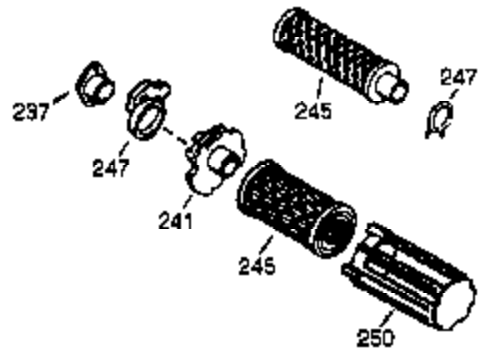

ILLUSTRATION SHOWS TYPICAL PARTS ONLY. ORDER BY PART NUMBER. PARTS NOT LISTED ARE SUPPLIED BY OEM.

VIEW 2 OF 2