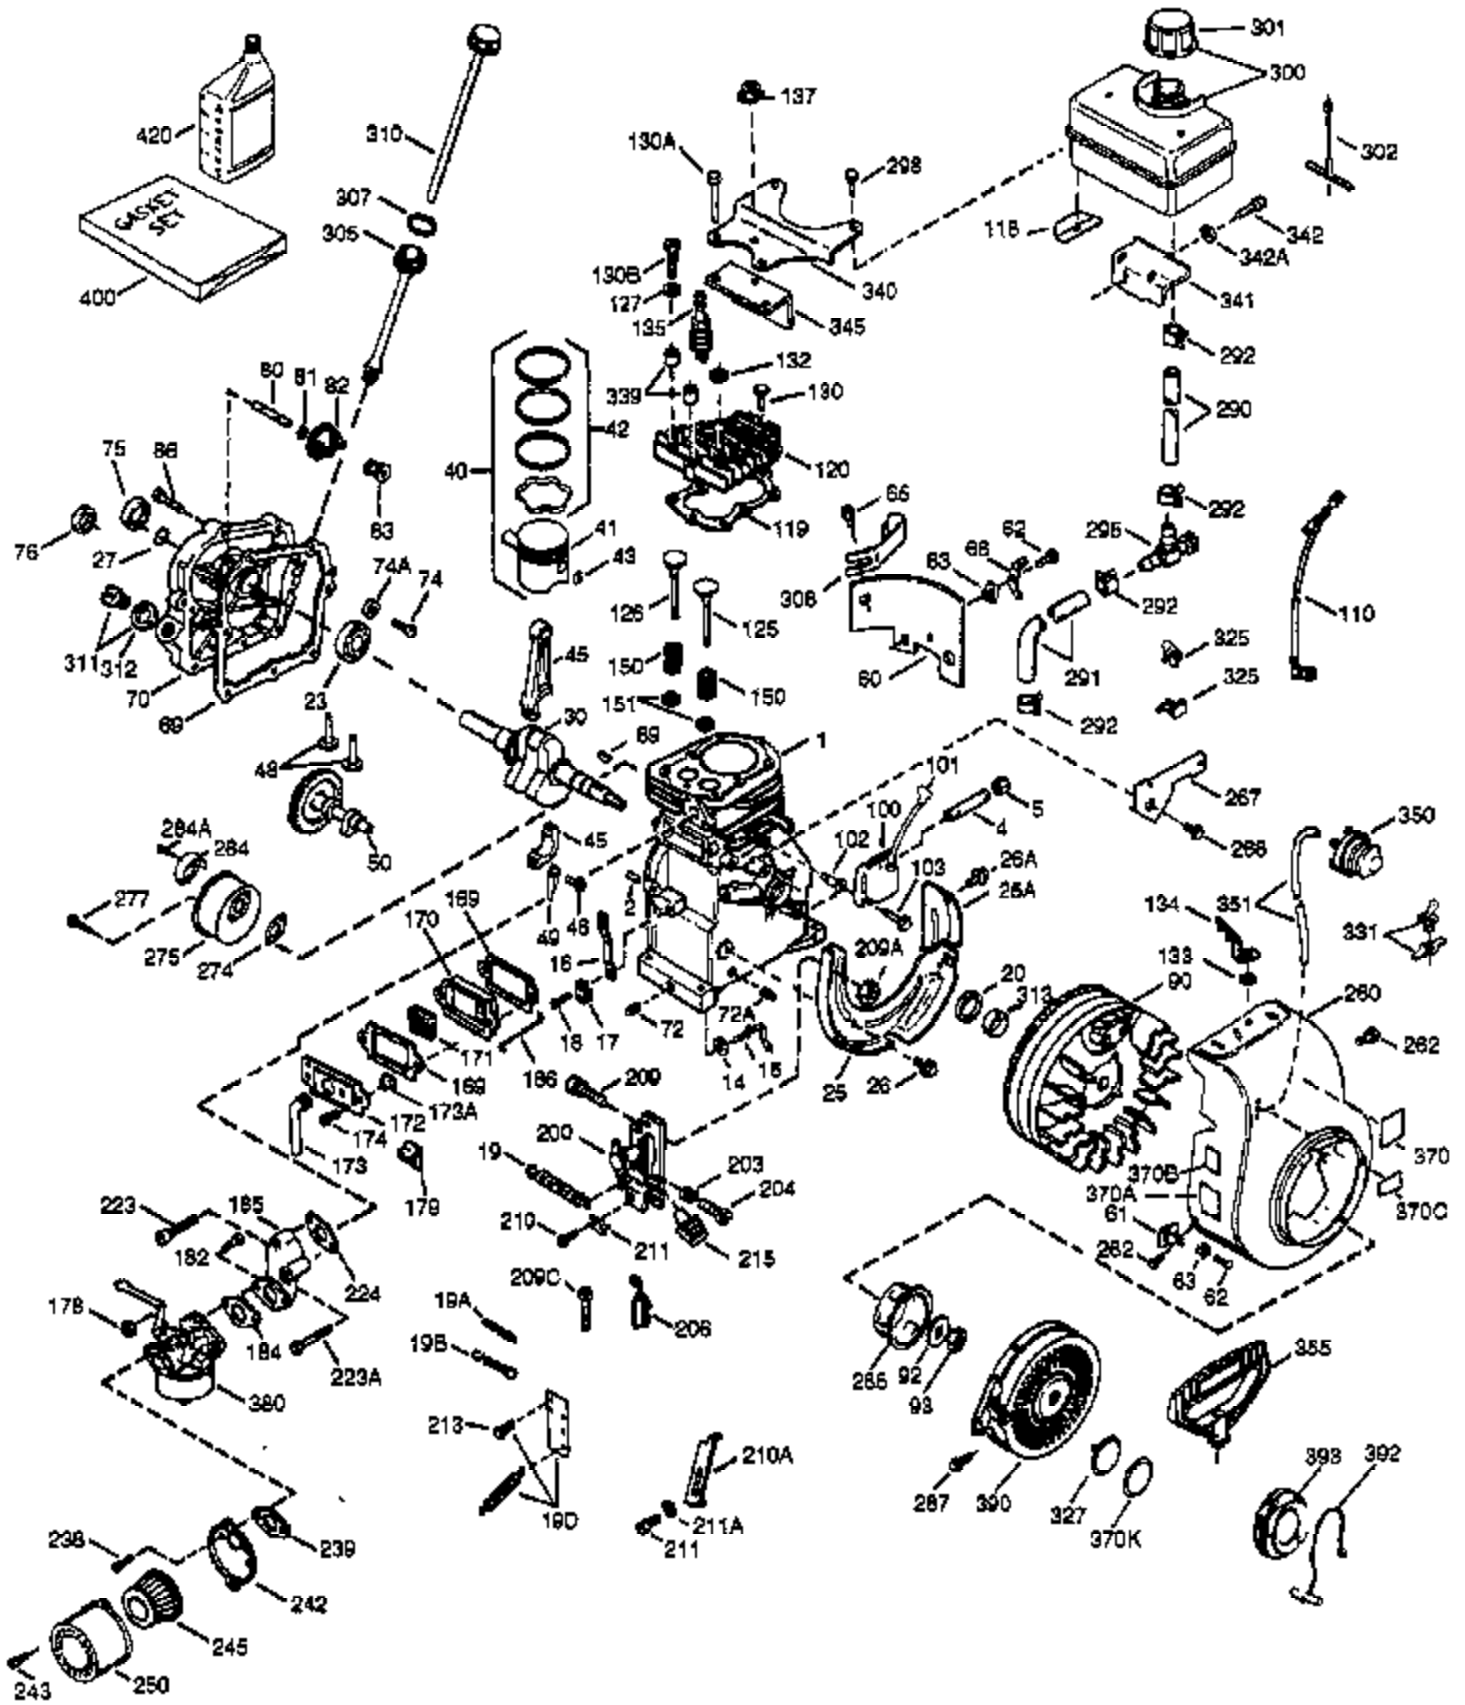

## Engine Parts List #1

Ref #	Part Number	Qty	Description
1	36589	1	Cylinder (Incl. 2,20,72 & 125)
2	26727	2	Dowel Pin
14	28277	1	Washer
15	31334	1	Governor Rod
16	31510	1	Governor Lever
17	29916	1	Governor Lever Clamp
18	651028	1	Screw, Torx T-15, 8-32 x 3/8"
19	31426	1	Extension Spring
19D	33857	1	Extension Spring Ass'y. (Incl. 213)
20	32600	1	Oil Seal
23	28458	1	Ball Bearing
25A	35883	1	Baffle Extension
25	36552	1	Blower Housing Baffle (Incl. 262)
26	650802	2	Screw, 1/4-20 x 5/8"
26A	650926	1	Screw, 8-32 x 21/64"
27	28539	1	Bearing Retainer
30	34727	1	Crankshaft
40	34514	1	Piston, Pin & Ring Set (Std.)
40	34515	1	Piston, Pin & Ring Set (.010" OS)
40	34516	1	Piston, Pin & Ring Set (.020" OS)
41	32538B	1	Piston & Pin Ass'y. (Std.) (Incl. 43)
41	32548B	1	Piston & Pin Ass'y. (.010" OS) (Incl. 43)
41	32549B	1	Piston & Pin Ass'y. (.020" OS) (Incl. 43)
42	28986	1	Ring Set (Std.)
42	28987	1	Ring Set (.010" OS)
42	28988	1	Ring Set (.020" OS)
43	20381	2	Piston Pin Retaining Ring
45	30963B	1	Connecting Rod Ass'y. (Incl. 46 & 49)
46	32610A	2	Connecting Rod Bolt
48	27241	2	Valve Lifter
49	28594	1	Oil Dipper
50	33149A	1	Camshaft (BCR)
60	29745	1	Blower Housing Extension
62	650760	1	Screw, 8-32 x 3/8"
63	28545	1	Grommet
65	650128	1	Screw, 10-24 x 1/2"
68	33356	1	Ground Terminal
69	27677A	1	* Cylinder Cover Gasket
70	30756C	1	Cylinder Cover (Incl. 75 thru 83,311)
72	27642	2	Oil Drain Plug
74A	28537	2	Washer
74	30200	2	Screw, 10-24 x 9/16"
75	28540	1	Oil Seal
80	30574A	1	Governor Shaft
81	30590A	1	Washer
82	30591	1	Governor Gear Ass'y. (Incl. 81)
83	30588A	1	Governor Spool
86	650488	7	Screw, 1/4-20 x 1-1/4"
89	610961	1	Flywheel Key
90	611195	1	Flywheel
92	650815	1	Belleville Washer
93	650816	1	Flywheel Nut
100	34443A	1	Solid State Ignition
101	27276	1	Spark Plug Cover
102	651024	2	Solid State Mounting Stud
103	651007	2	Screw, Torx T-15, 10-24 x 15/16"
110	36681	1	Ground Wire
118	35515	1	Rope Guard