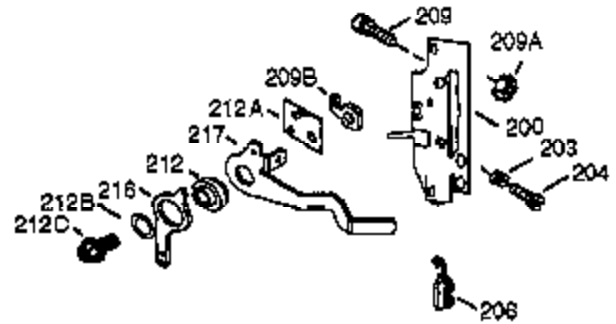

ILLUSTRATION SHOWS TYPICAL PARTS ONLY. ORDER BY PART NUMBER. PARTS NOT LISTED ARE SUPPLIED BY OEM.

VIEW 2 OF 2