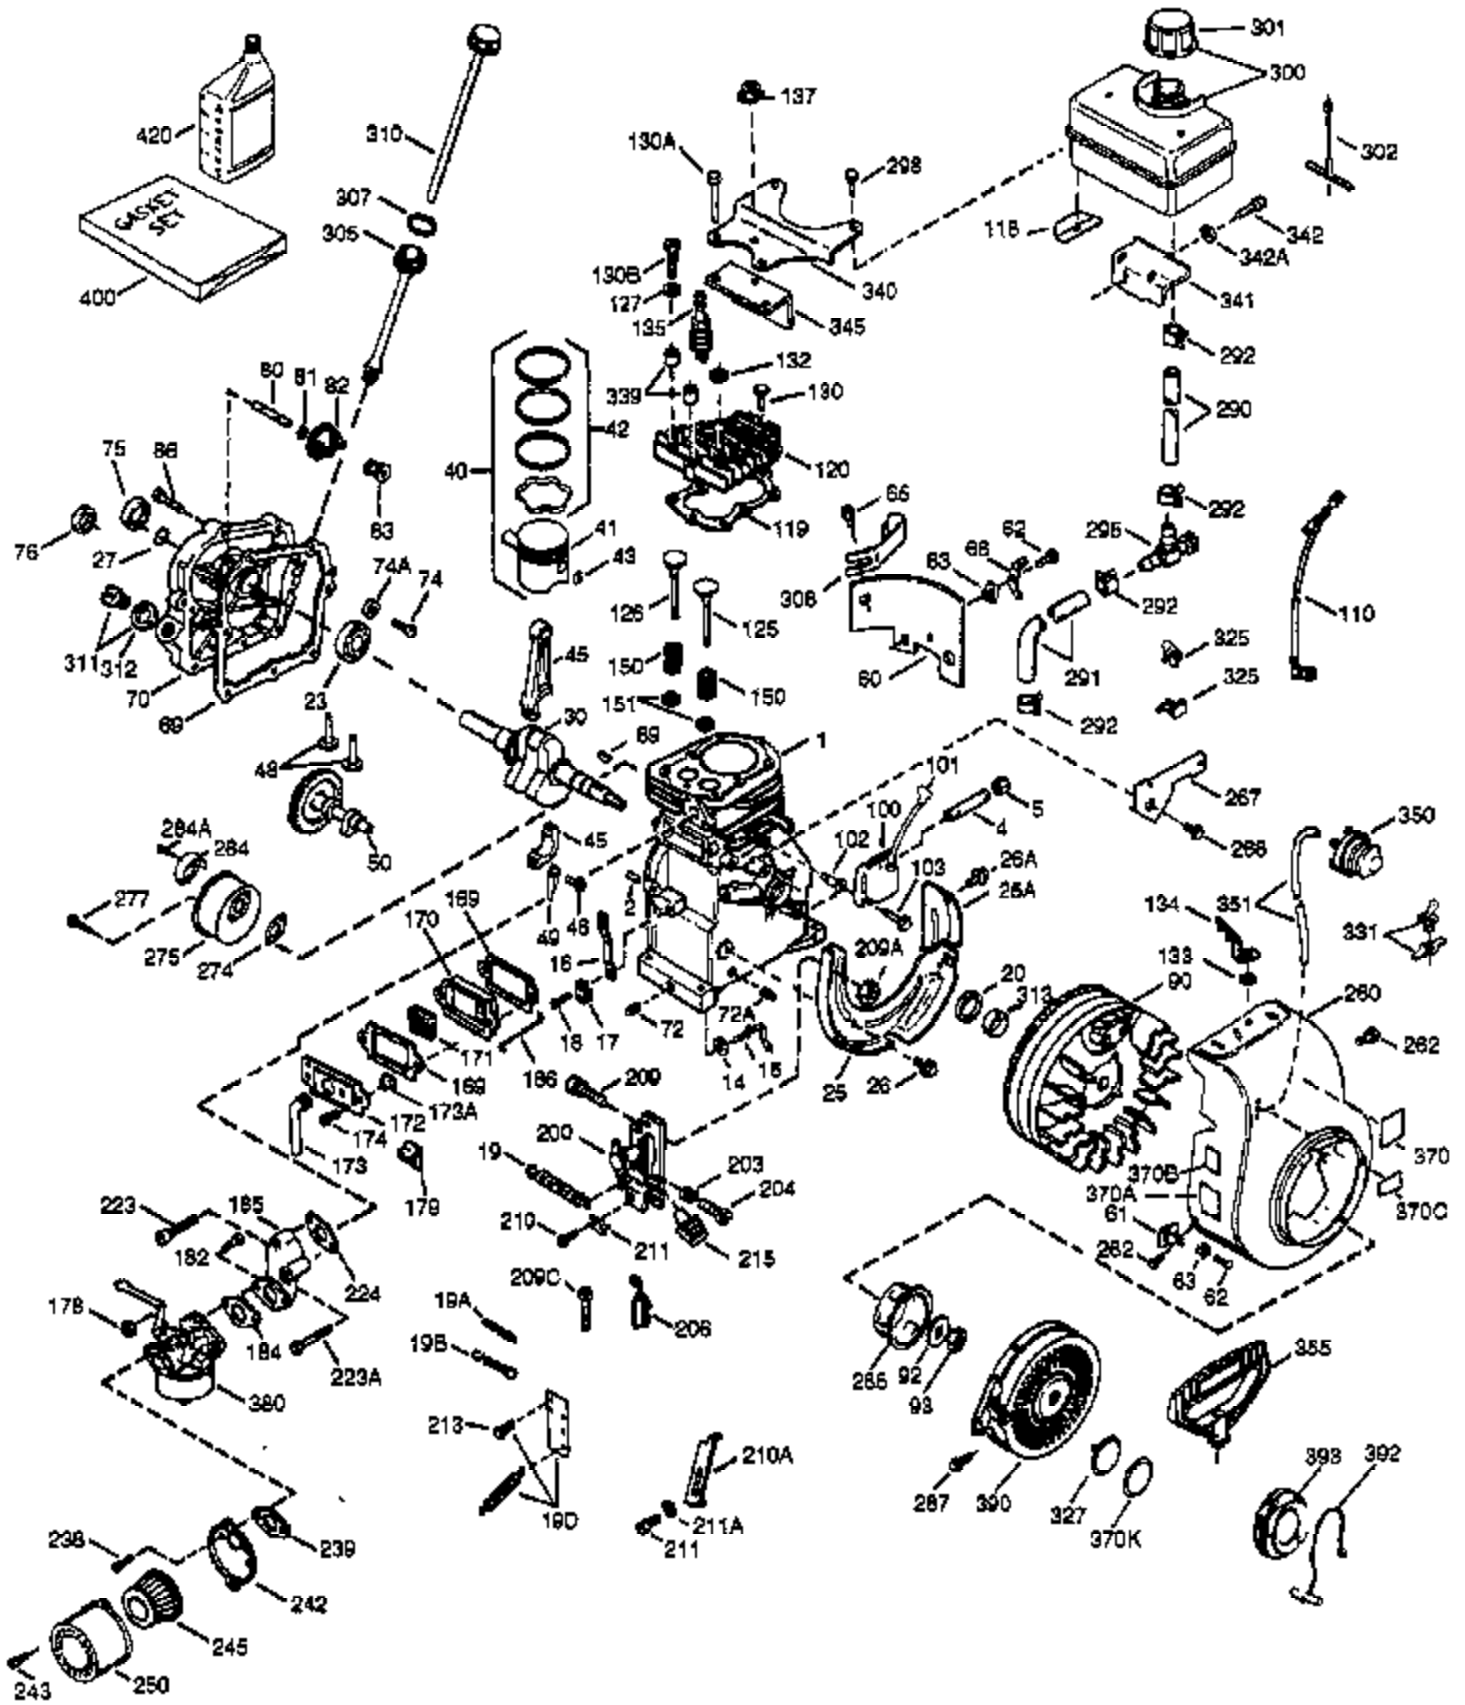

## Engine Parts List #1

Ref #	Part Number	Qty	Description
	1 36560	1	Cylinder (Incl. 2,20,72 & 125)
	2 26727	2	Dowel Pin
	14 28277	1	Washer
	15 31334	1	Governor Rod
	16 31336	1	Governor Lever
	17 31335	1	Governor Lever Clamp
	18 650548	1	Screw, 8-32 x 5/16"
	19 34593	1	Extension Spring
	20 32600	1	Oil Seal
	25A 35883	1	Baffle Extension
	25 36552	1	Blower Housing Baffle (Incl. 262)
	26 650802	2	Screw, 1/4-20 x 5/8"
	26A 650926	1	Screw, 8-32 x 21/64"
	30 35902	1	Crankshaft
	40 34514	1	Piston, Pin & Ring Set (Std.)
	40 34515	1	Piston, Pin & Ring Set (.010" OS)
	40 34516	1	Piston, Pin & Ring Set (.020" OS)
	41 32538B	1	Piston & Pin Ass'y. (Std.) (Incl. 43)
	41 32548B	1	Piston & Pin Ass'y. (.010" OS) (Incl. 43)
	41 32549B	1	Piston & Pin Ass'y. (.020" OS) (Incl. 43)
	42 28986	1	Ring Set (Std.)
	42 28987	1	Ring Set (.010" OS)
	42 28988	1	Ring Set (.020" OS)
	43 20381	2	Piston Pin Retaining Ring
	45 30963B	1	Connecting Rod Ass'y. (Incl. 46 & 49)
	46 32610A	2	Connecting Rod Bolt
	48 27241	2	Valve Lifter
	49 28594	1	Oil Dipper
	50 33149A	1	Camshaft (BCR)
	60 29745	1	Blower Housing Extension
	65 650128	1	Screw, 10-24 x 1/2"
	69 27677A	1	* Cylinder Cover Gasket
	70 35863A	1	Cylinder Cover (Incl. 75 thru 83, 311 & 312)
	72 27642	2	Oil Drain Plug
	75 26208	1	Oil Seal
	80 30574A	1	Governor Shaft
	81 30590A	1	Washer
	82 30591	1	Governor Gear Ass'y. (Incl. 81)
	83 30588A	1	Governor Spool
	86 650488	7	Screw, 1/4-20 x 1-1/4"
	89 610961	1	Flywheel Key
	90 611195	1	Flywheel
	92 650815	1	Belleville Washer
	93 650816	1	Flywheel Nut
	100 34443A	1	Solid State Ignition
	102 650872	2	Solid State Mounting Stud
	103 651007	2	Screw, Torx T-15, 10-24 x 1"
	110 35182	1	Ground Wire
	119 36437	1	* Cylinder Head Gasket
	120 36438	1	Cylinder Head (Incl. 130)
	125 36471	1	Exhaust Valve (Std.) (Incl. 151)
	125 36472	1	Exhaust Valve (1/32" OS) (Incl. 151)
	126 29314B	1	Intake Valve (Std.) (Incl. 151)
	126 29315C	1	Intake Valve (1/32" OS) (Incl. 151)
	130 650694A	7	Screw, 5/16-18 x 2"
	131 6021A	1	Screw, 5/16-18 x 1-1/2"
	132 650708	1	Washer
	135 33636	1	Resistor Spark Plug (CJ8)