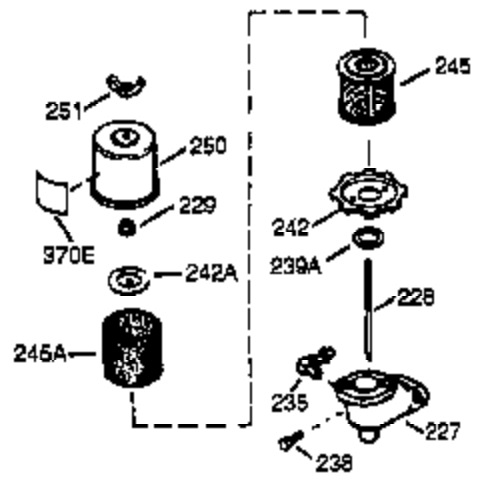

ILLUSTRATION SHOWS TYPICAL PARTS ONLY. ORDER BY PART NUMBER. PARTS NOT LISTED ARE SUPPLIED BY OEM.

VIEW 2 OF 2