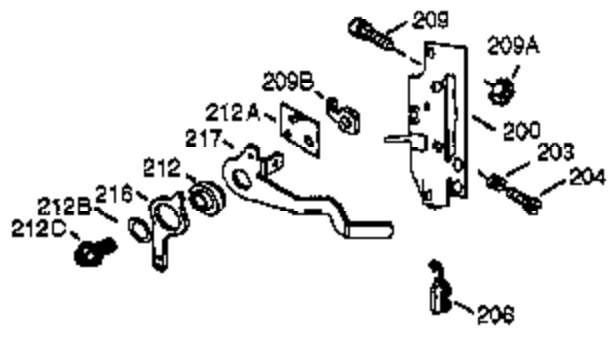

ILLUSTRATION SHOWS TYPICAL PARTS ONLY. ORDER BY PART NUMBER. PARTS NOT LISTED ARE SUPPLIED BY OEM.

VIEW 2 OF 2