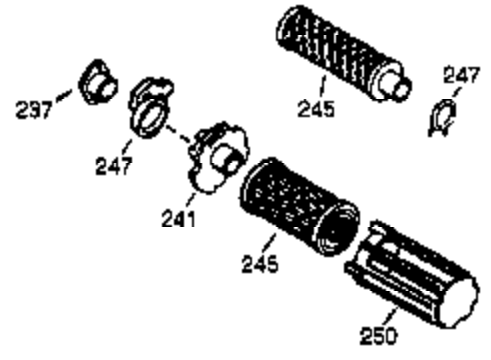

ILLUSTRATION SHOWS TYPICAL PARTS ONLY. ORDER BY PART NUMBER. PARTS NOT LISTED ARE SUPPLIED BY OEM.

VIEW 2 OF 2