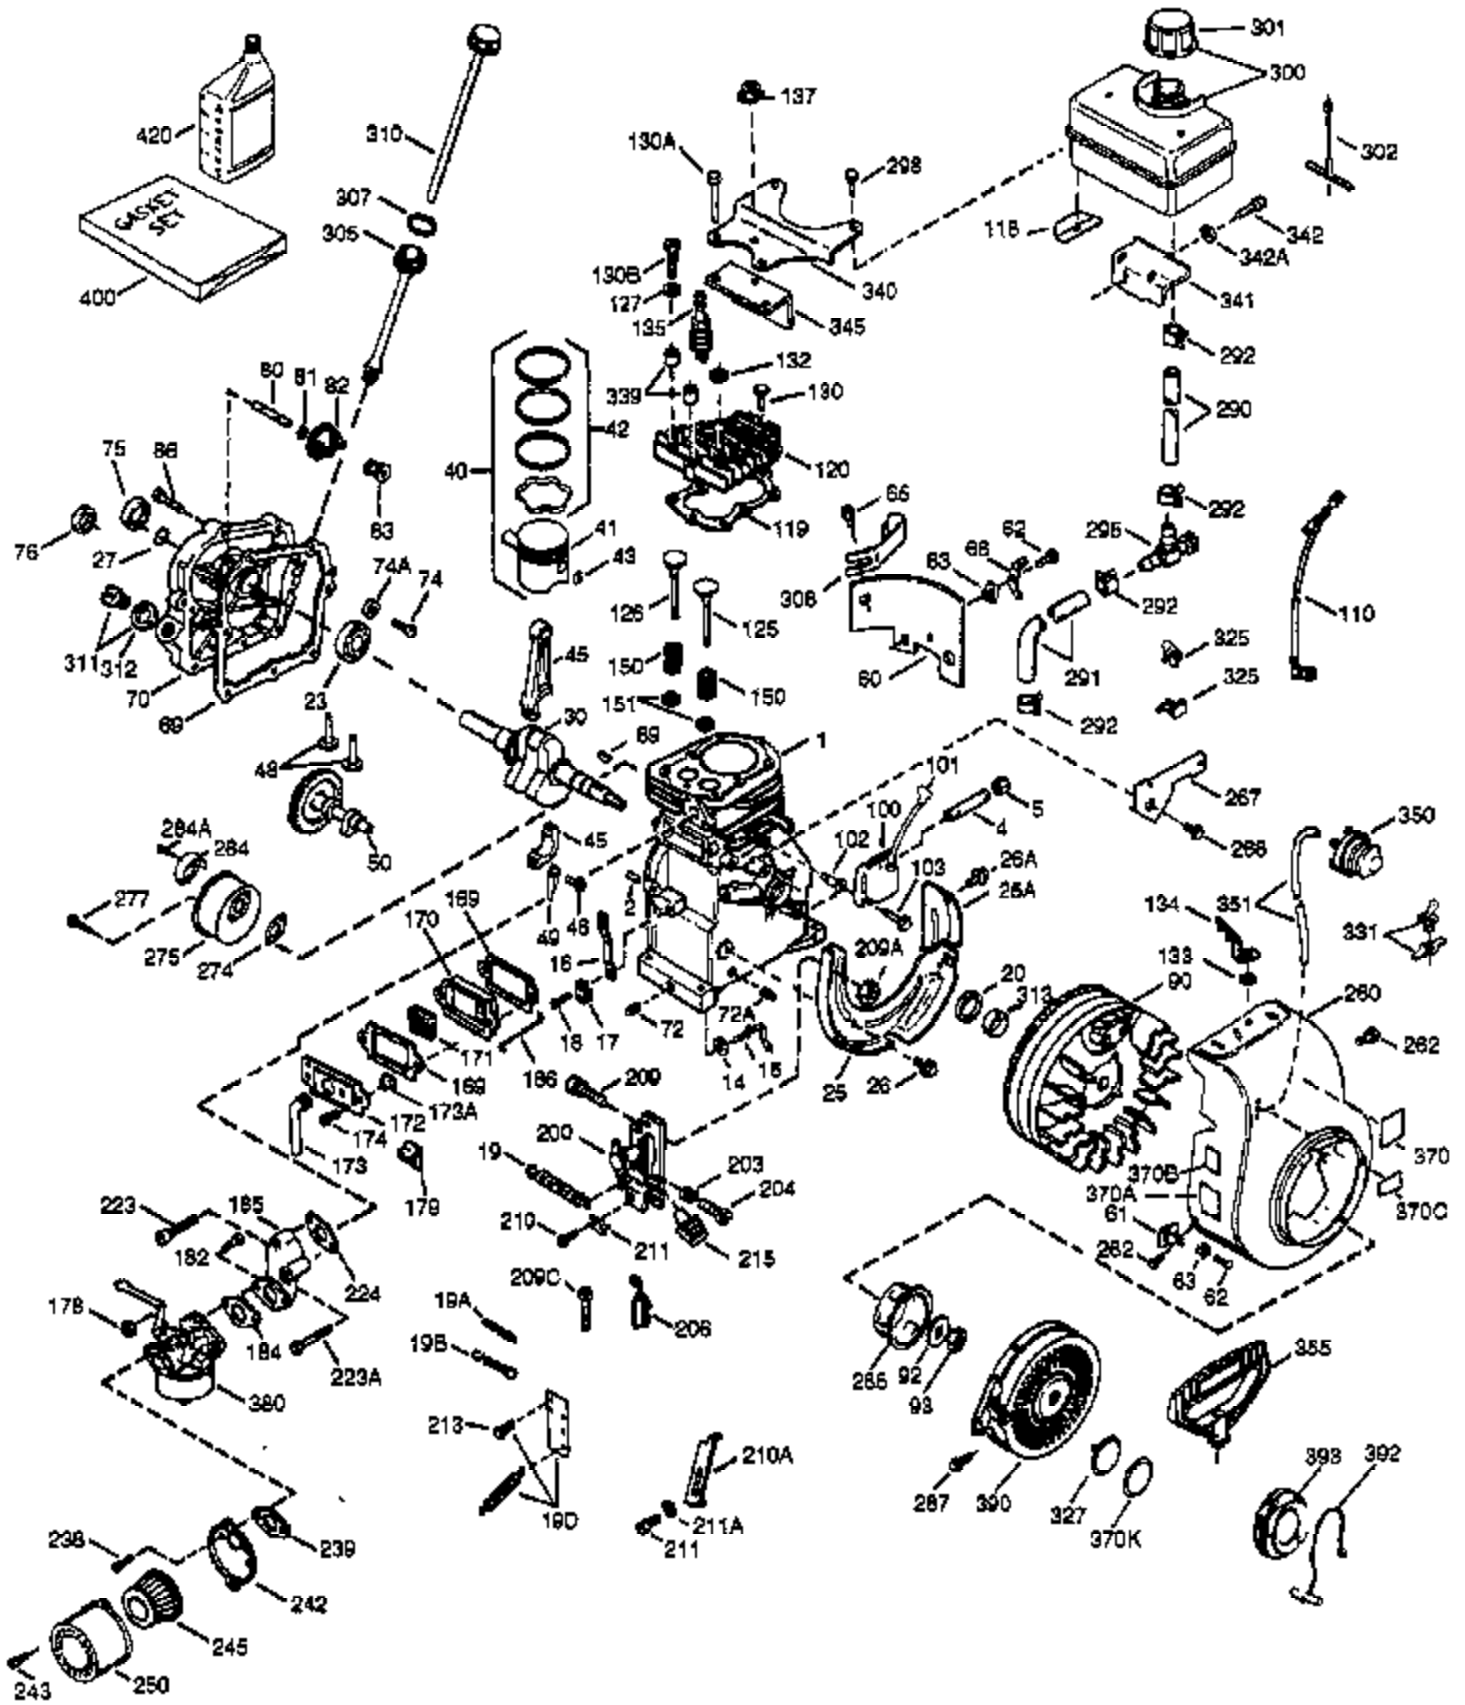

ILLUSTRATION SHOWS TYPICAL PARTS ONLY. ORDER BY PART NUMBER. PARTS NOT LISTED ARE SUPPLIED BY OEM.

VIEW 1 OF 2

Engine Parts List #1

Ref #	Part Number	Qty	Description
1	34708A	1	Cylinder (Incl. 2, 20 & 72)
2	26727	2	Dowel Pin
14	28277	1	Washer
15	31334	1	Governor Rod
16	31336	1	Governor Lever
17	31335	1	Governor Lever Clamp
18	650548	1	Screw, 8-32 x 5/16"
19	34593	1	Extension Spring
20	32600	1	Oil Seal
25A	35883	1	Baffle Extension
25	33342	1	Blower Housing Baffle
26A	650926	1	Screw, 8-32 x 21/64"
26	650802	2	Screw, 1/4-20 x 5/8"
30	35902	1	Crankshaft
40	34514	1	Piston, Pin & Ring Set (Std.)
40	34515	1	Piston, Pin & Ring Set (.010" OS)
40	34516	1	Piston, Pin & Ring Set (.020" OS)
41	32538B	1	Piston & Pin Ass'y. (Std.) (Incl. 43)
41	32548B	1	Piston & Pin Ass'y. (.010" OS) (Incl. 43)
41	32549B	1	Piston & Pin Ass'y. (.020" OS) (Incl. 43)
42	28986	1	Ring Set (Std.)
42	28987	1	Ring Set (.010" OS)
42	28988	1	Ring Set (.020" OS)
43	20381	2	Piston Pin Retaining Ring
45	30963B	1	Connecting Rod Ass'y. (Incl. 46 & 49)
46	32610A	2	Connecting Rod Bolt
48	27241	2	Valve Lifter
49	28594	1	Oil Dipper
50	33149A	1	Camshaft (BCR)
60	29745	1	Blower Housing Extension
65	650128	1	Screw, 10-24 x 1/2"
69	27677A	1	* Cylinder Cover Gasket
70	35863A	1	Cylinder Cover (Incl. 75 thru 83, 311 & 312)
72	27642	2	Oil Drain Plug
75	26208	1	Oil Seal
80	30574A	1	Governor Shaft
81	30590A	1	Washer
82	30591	1	Governor Gear Ass'y. (Incl. 81)
83	30588A	1	Governor Spool
86	650488	7	Screw, 1/4-20 x 1-1/4"
89	610961	1	Flywheel Key
90	611080	1	Flywheel
92	650815	1	Belleville Washer
93	650816	1	Flywheel Nut
100	34443A	1	Solid State Ignition
102	650872	2	Solid State Mounting Stud
103	650814	2	Screw, Torx T-15, 10-24 x 1"
110	35182	1	Ground Wire
119	36437	1	* Cylinder Head Gasket
120	36438	1	Cylinder Head (Incl. 130)
125	29313C	1	Exhaust Valve (Std.) (Incl. 151)
125	29315C	1	Exhaust Valve (1/32" OS) (Incl. 151)
126	29314B	1	Intake Valve (Std.) (Incl. 151)
126	29315C	1	Intake Valve (1/32" OS) (Incl. 151)
130	650694A	7	Screw, 5/16-18 x 2"
131	6021A	1	Screw, 5/16-18 x 1-1/2"
132	650708	1	Washer
135	33636	1	Resistor Spark Plug (RJ17LM)