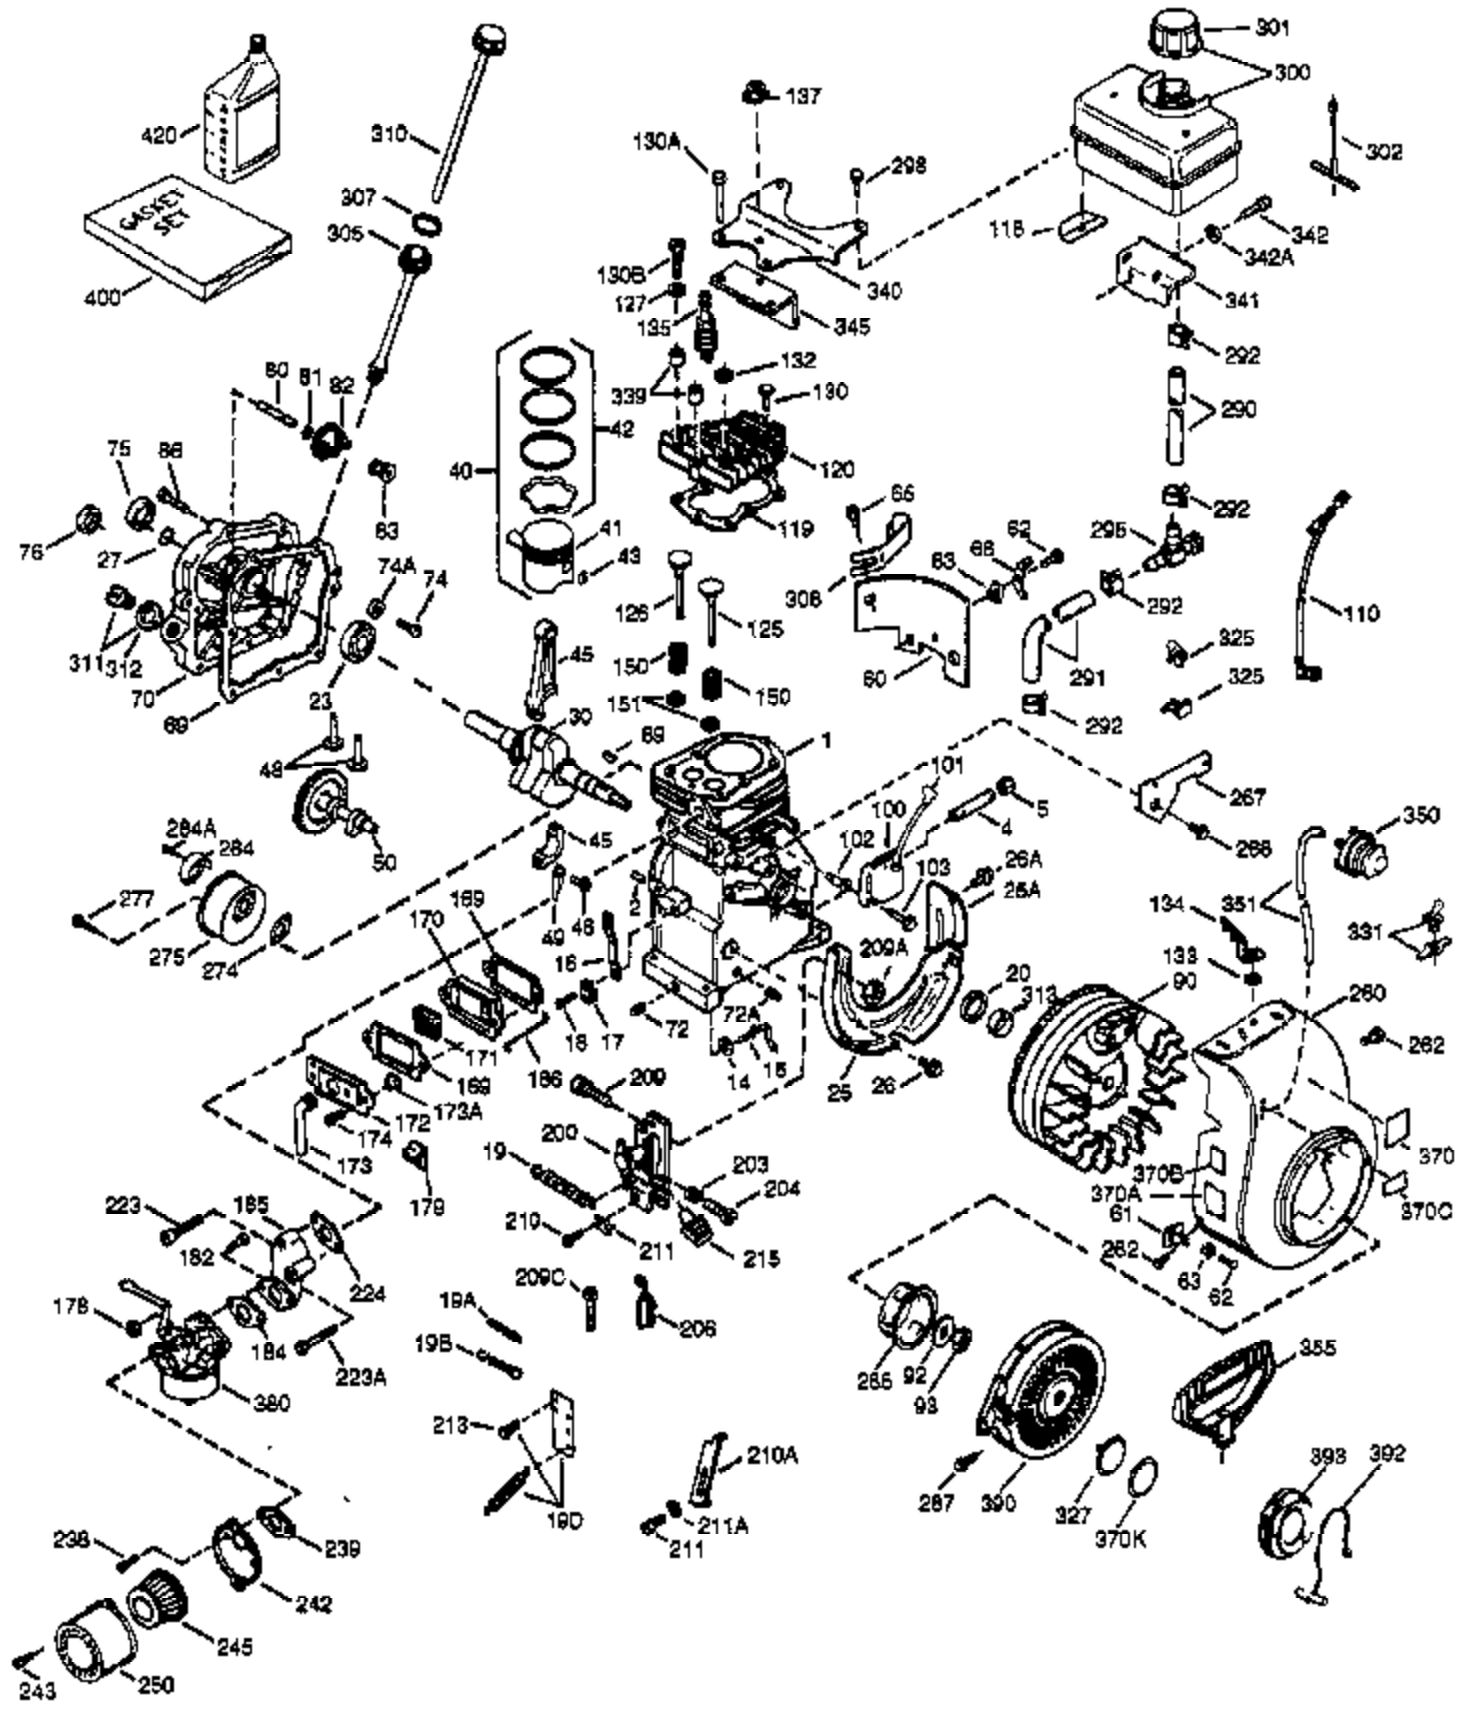

ILLUSTRATION SHOWS TYPICAL PARTS ONLY. ORDER BY PART NUMBER. PARTS NOT LISTED ARE SUPPLIED BY OEM.

VIEW 1 OF 2

Engine Parts List #1

Ref #	Part Number	Qty	Description
	1 36560	1	Cylinder (Incl. 2,20,72 & 125)
	2 26727	2	Dowel Pin
	14 28277	1	Washer
	15 31334	1	Governor Rod
	16 31510	1	Governor Lever
	17 31335	1	Governor Lever Clamp
	18 651018	1	Screw, Torx T-15, 8-32 x 19/64"
	19 31426	1	Extension Spring
	20 32600	1	Oil Seal
	25 36552	1	Blower Housing Baffle (Incl. 262)
	25A 35883	1	Baffle Extension
	26 650802	2	Screw, 1/4-20 x 5/8"
	26A 650926	1	Screw, 8-32 x 21/64"
	30 34709	1	Crankshaft
	40 34514	1	Piston, Pin & Ring Set (Std.)
	40 34515	1	Piston, Pin & Ring Set (.010" OS)
	40 34516	1	Piston, Pin & Ring Set (.020" OS)
	41 32538B	1	Piston & Pin Ass'y. (Std.) (Incl. 43)
	41 32548B	1	Piston & Pin Ass'y. (.010" OS) (Incl. 43)
	41 32549B	1	Piston & Pin Ass'y. (.020" OS) (Incl. 43)
	42 28986	1	Ring Set (Std.)
	42 28987	1	Ring Set (.010" OS)
	42 28988	1	Ring Set (.020" OS)
	43 20381	2	Piston Pin Retaining Ring
	45 30963B	1	Connecting Rod Ass'y. (Incl. 46 & 49)
	46 32610A	2	Connecting Rod Bolt
	48 27241	2	Valve Lifter
	49 28594	1	Oil Dipper
	50 33149A	1	Camshaft (BCR)
	60 29745	1	Blower Housing Extension
	65 650128	1	Screw, 10-24 x 1/2"
	69 27677A	1	* Cylinder Cover Gasket
	70 35863A	1	Cylinder Cover (Incl. 75 thru 83,311)
	72 27642	2	Oil Drain Plug
	75 26208	1	Oil Seal
	80 30574A	1	Governor Shaft
	81 30590A	1	Washer
	82 30591	1	Governor Gear Ass'y. (Incl. 81)
	83 30588A	1	Governor Spool
	86 650488	7	Screw, 1/4-20 x 1-1/4"
	89 610961	1	Flywheel Key
	90 611195	1	Flywheel
	92 650815	1	Belleville Washer
	93 650816	1	Flywheel Nut
	100 34443B	1	Solid State Ignition
	101 610118	1	Spark Plug Cover
	102 651024	2	Solid State Mounting Stud
	103 651007	2	Screw, Torx T-15, 10-24 x 15/16"
	110 35182	1	Ground Wire
	119 36437	1	* Cylinder Head Gasket
	120 36438	1	Cylinder Head (Incl. 130)
	125 36471	1	Exhaust Valve (Std.) (Incl. 151)
	125 36472	1	Exhaust Valve (1/32" OS) (Incl. 151)
	126 29314B	1	Intake Valve (Std.) (Incl. 151)
	126 29315C	1	Intake Valve (1/32" OS) (Incl. 151)
	130A 6021A	3	Screw, 5/16-18 x 1-1/2"
	130 650694A	5	Screw, 5/16-18 x 2"
	135 33636	1	Resistor Spark Plug (RJ17LM)