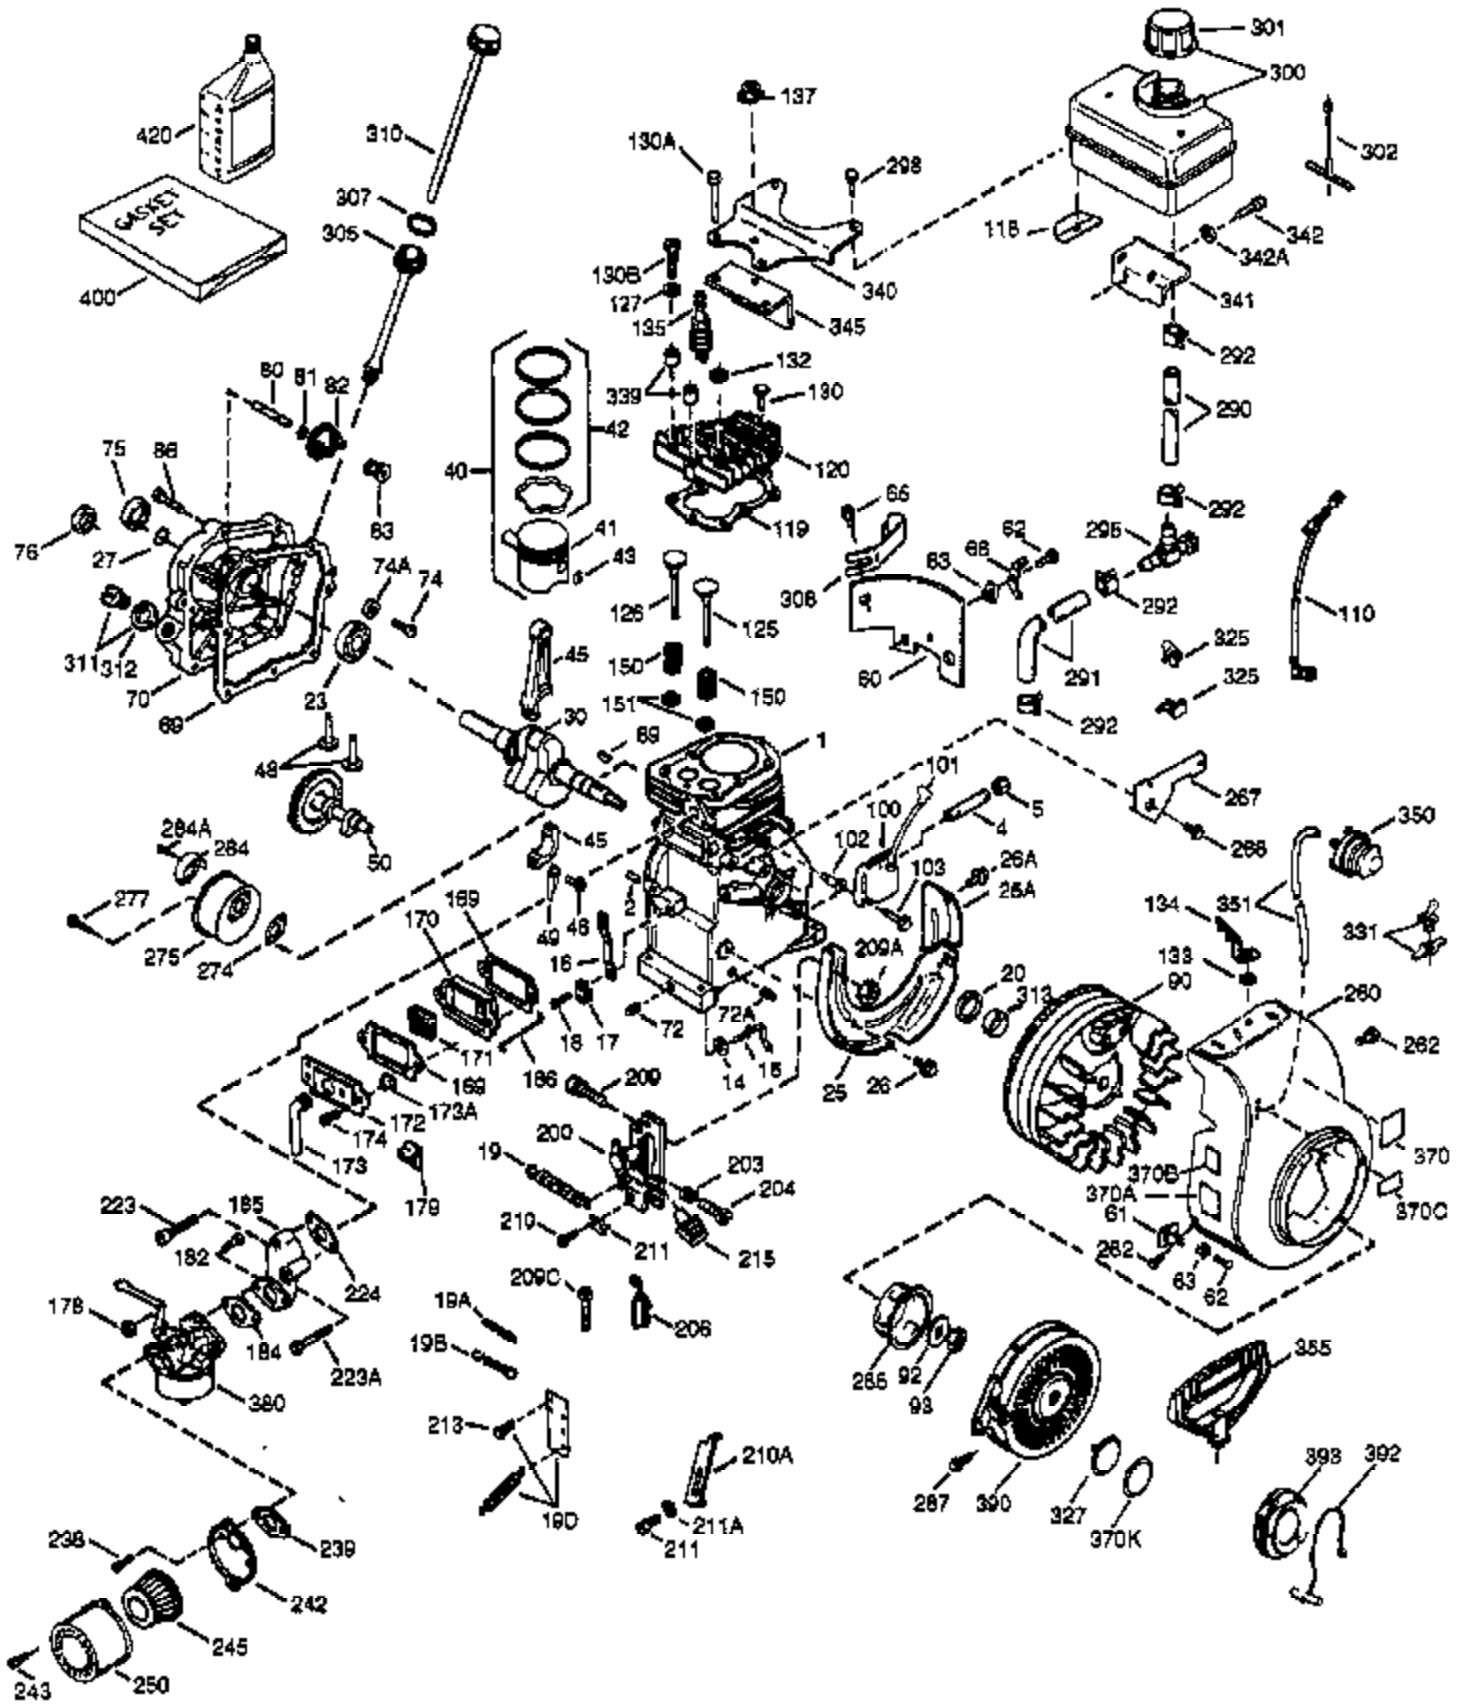

## Engine Parts List #1

Ref #	Part Number	Qty	Description
1	34708A	1	Cylinder (Incl. 2, 20 & 72)
2	26727	2	Dowel Pin
14	28277	1	Washer
15	31334	1	Governor Rod
16	31510	1	Governor Lever
17	31335	1	Governor Lever Clamp
18	650548	1	Screw, 8-32 x 5/16"
19	31426	1	Extension Spring
20	32600	1	Oil Seal
25	33342	1	Blower Housing Baffle
25A	35883	1	Baffle Extension
26A	650926	1	Screw, 8-32 x 21/64"
26	650561	2	Screw, 1/4-20 x 5/8"
30	34709	1	Crankshaft
40	34514	1	Piston, Pin & Ring Set (Std.)
40	34515	1	Piston, Pin & Ring Set (.010" OS)
40	34516	1	Piston, Pin & Ring Set (.020" OS)
41	32538B	1	Piston & Pin Ass'y. (Std.) (Incl. 43)
41	32548B	1	Piston & Pin Ass'y. (.010" OS) (Incl. 43)
41	32549B	1	Piston & Pin Ass'y. (.020" OS) (Incl. 43)
42	28986	1	Ring Set (Std.)
42	28987	1	Ring Set (.010" OS)
42	28988	1	Ring Set (.020" OS)
43	20381	2	Piston Pin Retaining Ring
45	30963B	1	Connecting Rod Ass'y. (Incl. 46 & 49)
46	32610A	2	Connecting Rod Bolt
48	27241	2	Valve Lifter
49	28594	1	Oil Dipper
50	33149A	1	Camshaft (BCR)
60	29745	1	Blower Housing Extension
65	650128	1	Screw, 10-24 x 1/2"
69	27677A	1	* Cylinder Cover Gasket
70	35863A	1	Cylinder Cover (Incl. 75 thru 83, 311 & 312)
72	27642	2	Oil Drain Plug
75	26208	1	Oil Seal
80	30574A	1	Governor Shaft
81	30590A	1	Washer
82	30591	1	Governor Gear Ass'y. (Incl. 81)
83	30588A	1	Governor Spool
86	650488	7	Screw, 1/4-20 x 1-1/4"
89	610961	1	Flywheel Key
90	611080	1	Flywheel
92	650815	1	Belleville Washer
93	650816	1	Flywheel Nut
100	34443A	1	Solid State Ignition
101	610118	1	Spark Plug Cover
102	650872	2	Solid State Mounting Stud
103	650814	2	Screw, Torx T-15, 10-24 x 1
110	35182	1	Ground Wire
119	29953C	1	* Cylinder Head Gasket
120	30579A	1	Cylinder Head (Incl. 130)
125	29313C	1	Exhaust Valve (Std.) (Incl. 151)
125	29315C	1	Exhaust Valve (1/32" OS) (Incl. 151)
126	29314B	1	Intake Valve (Std.) (Incl. 151)
126	29315C	1	Intake Valve (1/32" OS) (Incl. 151)
130	650694A	5	Screw, 5/16-18 x 2"
131	6021A	3	Screw, 5/16-18 x 1-1/2"
135	33636	1	Resistor Spark Plug (RJ17LM)