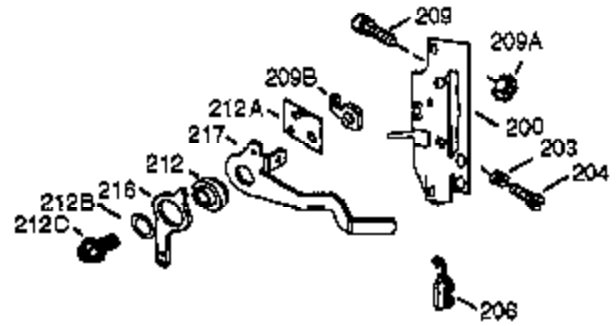

ILLUSTRATION SHOWS TYPICAL PARTS ONLY. ORDER BY PART NUMBER. PARTS NOT LISTED ARE SUPPLIED BY OEM.

VIEW 2 OF 2