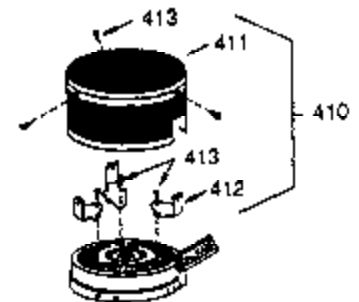

ILLUSTRATION SHOWS TYPICAL PARTS ONLY. ORDER BY PART NUMBER. PARTS NOT LISTED ARE SUPPLIED BY OEM.

OPTIONAL 110 - 120 VOLT
STARTER MOTOR KIT

STARTER MUFF KIT
(OPTIONAL)

OPTIONAL
DEBRIS SCREEN KIT

Ref #	Part Number	Qty	Description
90	611080	1	Flywheel
100	34443A	1	Solid State Ignition
101	610118	1	Spark Plug Cover
102	650872	2	Solid State Mounting Stud
103	650814	2	Screw, Torx T-15, 10-24 x 1
131	6021A	3	Screw, 5/16-18 x 1-1/2"
260	33663C	1	Blower Housing
261	29212	2	Screw, 1/4-28 x 7/16"
313	34080	1	Spacer
370	34686	1	Name Decal
370B	35344	1	Throttle Decal
392	590343	1	Starter Rope
393	34788	1	Starter Pulley