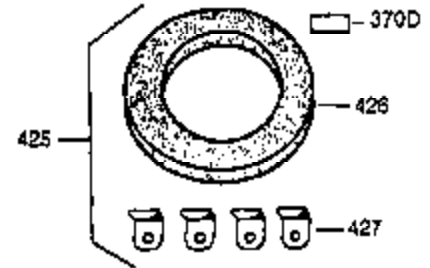

STARTER MUFF KIT
(OPTIONAL)