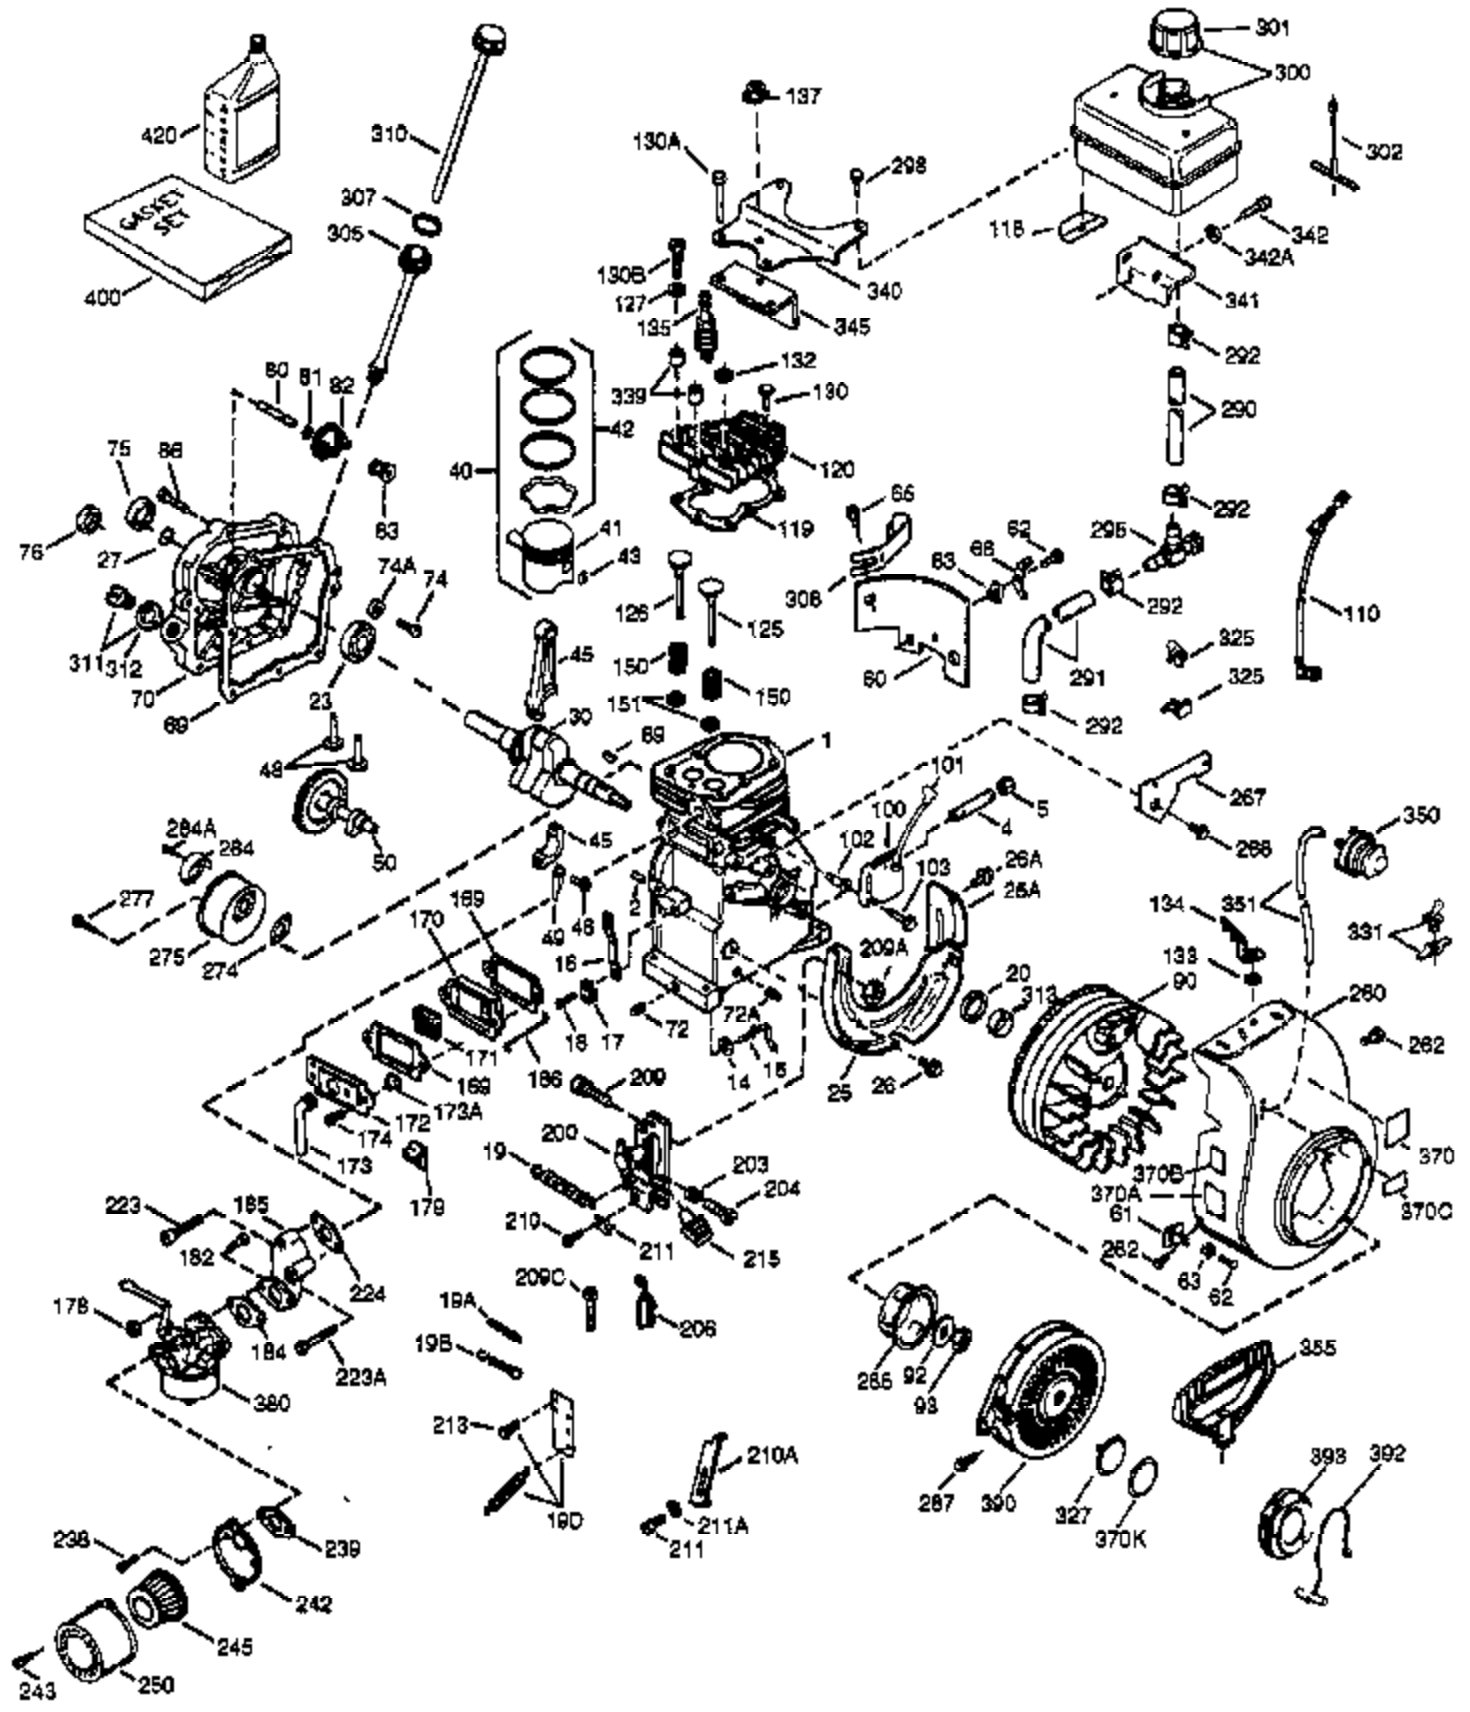

## Engine Parts List #1

Ref #	Part Number	Qty	Description
1	36589	1	Cylinder (Incl. 2,20,72 & 125)
2	26727	2	Dowel Pin
14	28277	1	Washer
15	31334	1	Governor Rod
16	31510	1	Governor Lever
17	29916	1	Governor Lever Clamp
18	650548	1	Screw, 8-32 x 5/16"
19D	33857	1	Extension Spring Ass'y. (Incl. 213)
19	31426	1	Extension Spring
20	32600	1	Oil Seal
23	28458	1	Ball Bearing
25A	35883	1	Baffle Extension
25	36552	1	Blower Housing Baffle (Incl. 262)
26	650802	2	Screw, 1/4-20 x 5/8"
26A	650926	1	Screw, 8-32 x 21/64"
27	28539	1	Bearing Retainer
30	34727	1	Crankshaft
40	34514	1	Piston, Pin & Ring Set (Std.)
40	34515	1	Piston, Pin & Ring Set (.010" OS)
40	34516	1	Piston, Pin & Ring Set (.020" OS)
41	32538B	1	Piston & Pin Ass'y. (Std.) (Incl. 43)
41	32548B	1	Piston & Pin Ass'y. (.010" OS) (Incl. 43)
41	32549B	1	Piston & Pin Ass'y. (.020" OS) (Incl. 43)
42	28986	1	Ring Set (Std.)
42	28987	1	Ring Set (.010" OS)
42	28988	1	Ring Set (.020" OS)
43	20381	2	Piston Pin Retaining Ring
45	30963B	1	Connecting Rod Ass'y. (Incl. 46 & 49)
46	32610A	2	Connecting Rod Bolt
48	27241	2	Valve Lifter
49	28594	1	Oil Dipper
50	33149A	1	Camshaft (BCR)
60	29745	1	Blower Housing Extension
62	650760	1	Screw, 8-32 x 3/8"
63	28545	1	Grommet
65	650128	1	Screw, 10-24 x 1/2"
68	33356	1	Ground Terminal
69	27677A	1	* Cylinder Cover Gasket
70	30756C	1	Cylinder Cover (Incl. 75 thru 83, 311 & 312)
72	27642	2	Oil Drain Plug
74	30200	2	Screw, 10-24 x 9/16"
74A	28537	2	Washer
75	28540	1	Oil Seal
80	30574A	1	Governor Shaft
81	30590A	1	Washer
82	30591	1	Governor Gear Ass'y. (Incl. 81)
83	30588A	1	Governor Spool
86	650488	7	Screw, 1/4-20 x 1-1/4"
89	610961	1	Flywheel Key
90	611195	1	Flywheel
92	650815	1	Belleville Washer
93	650816	1	Flywheel Nut
100	34443A	1	Solid State Ignition
101	27276	1	Spark Plug Cover
102	650872	2	Stud
103	651007	2	Screw, Torx T-15, 10-24 x 15/16"
110	30831	1	Ground Wire
118	35515	1	Rope Guard