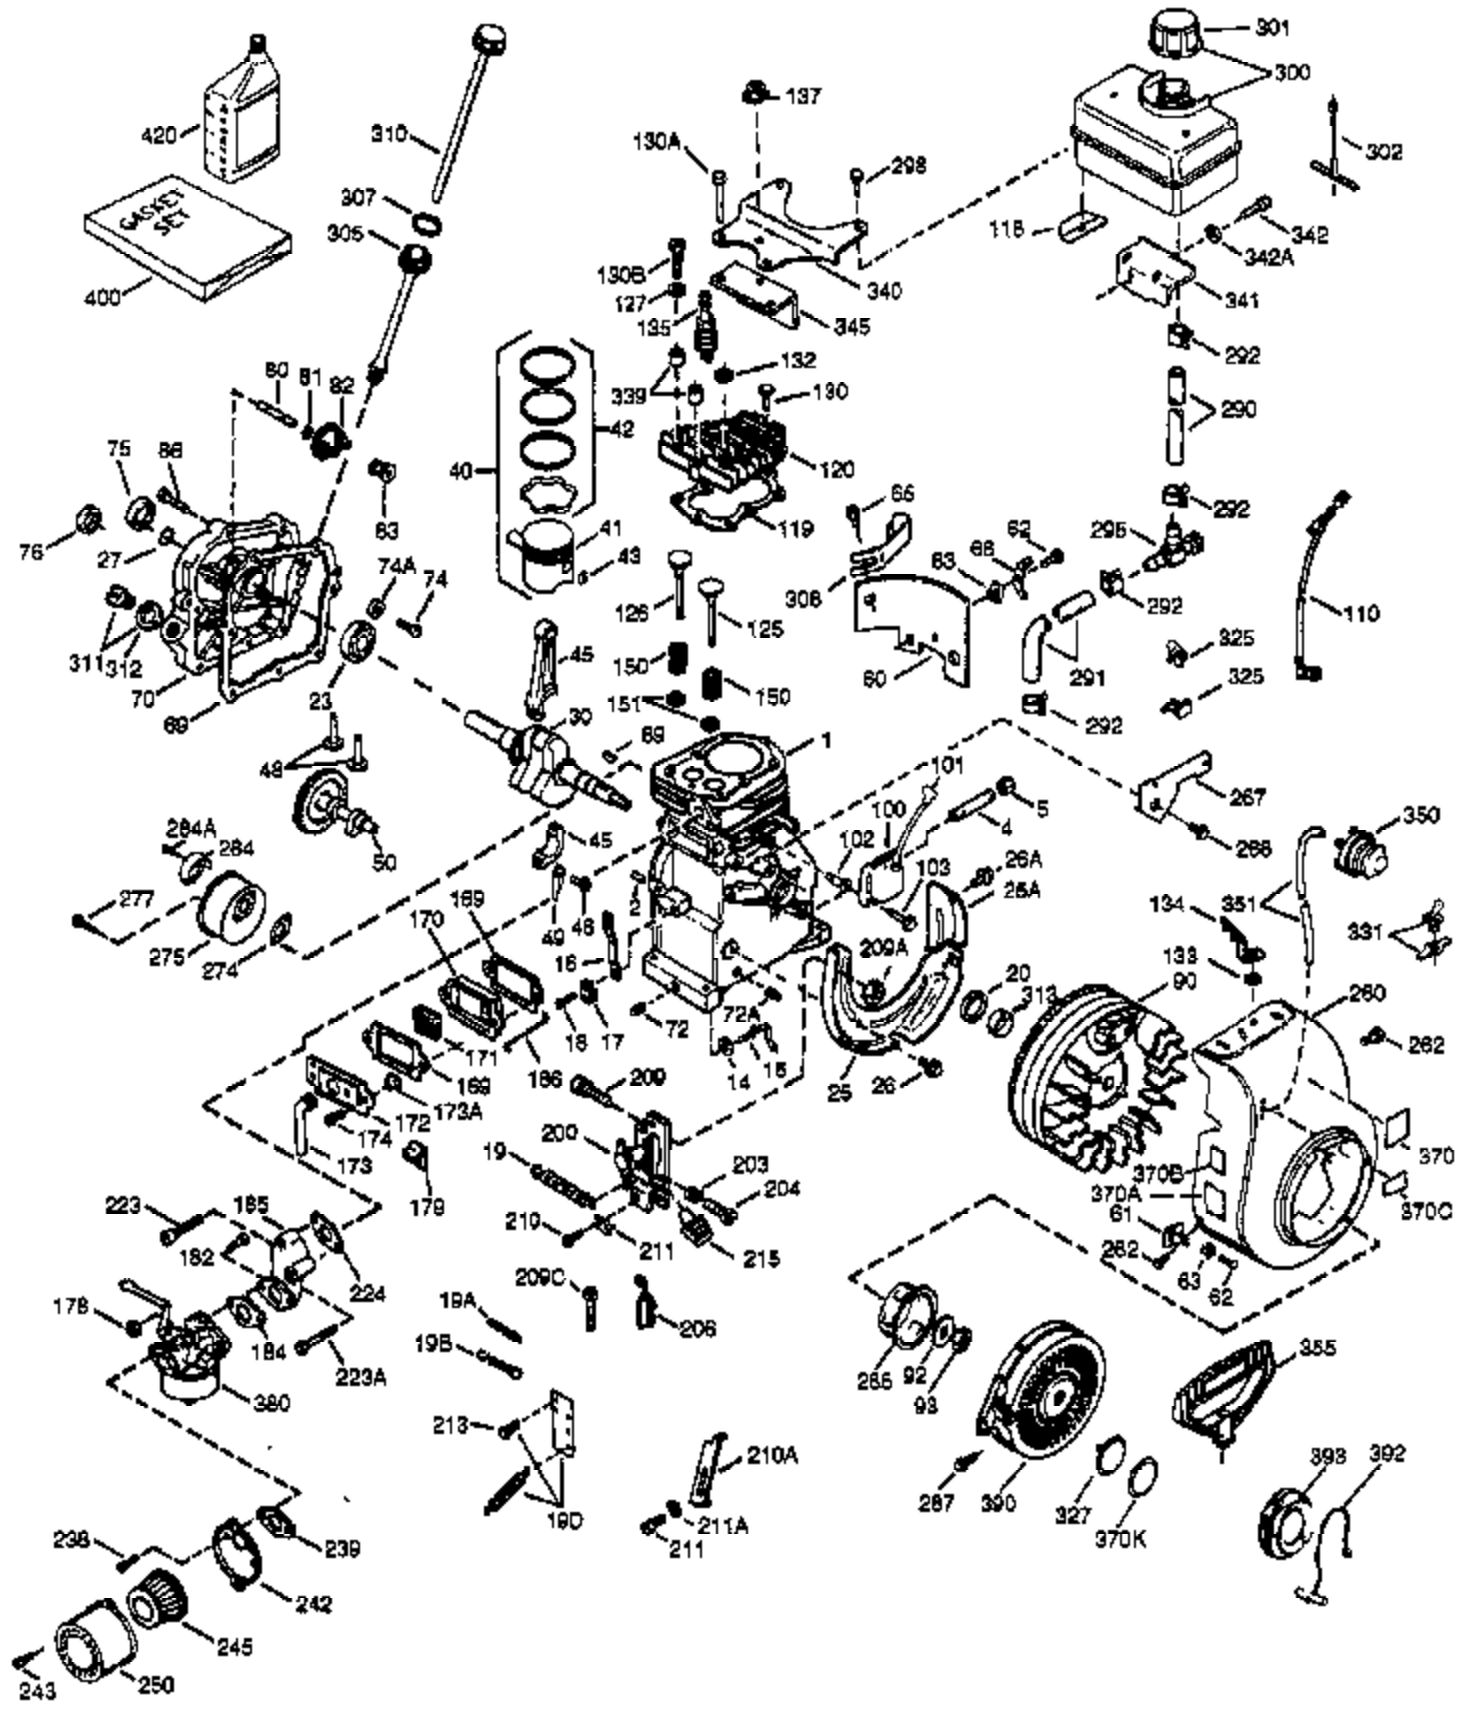

## Engine Parts List #1

Ref #	Part Number	Qty	Description
1	35764	1	Cylinder (Incl. 2, 20 & 72)
2	26727	2	Dowel Pin
14	28277	1	Washer
15	31334	1	Governor Rod
16	31510	1	Governor Lever
17	29916	1	Governor Lever Clamp
18	650548	1	Screw, 8-32 x 5/16"
19D	33857	1	Extension Spring Ass'y. (Incl. 213)
19	31426	1	Extension Spring
20	32600	1	Oil Seal
23	28458	1	Ball Bearing
25A	35883	1	Baffle Extension
25	33342	1	Blower Housing Baffle
26	650561	2	Screw, 1/4-20 x 5/8"
26A	650926	1	Screw, 8-32 x 21/64"
27	28539	1	Retaining Ring
30	34727	1	Crankshaft
40	34514	1	Piston, Pin & Ring Set (Std.)
40	34515	1	Piston, Pin & Ring Set (.010" OS)
40	34516	1	Piston, Pin & Ring Set (.020" OS)
41	32538B	1	Piston & Pin Ass'y. (Std.) (Incl. 43)
41	32548B	1	Piston & Pin Ass'y. (.010" OS) (Incl. 43)
41	32549B	1	Piston & Pin Ass'y. (.020" OS) (Incl. 43)
42	28986	1	Ring Set (Std.)
42	28987	1	Ring Set (.010" OS)
42	28988	1	Ring Set (.020" OS)
43	20381	2	Piston Pin Retaining Ring
45	30963B	1	Connecting Rod Ass'y. (Incl. 46 & 49)
46	32610A	2	Connecting Rod Bolt
48	27241	2	Valve Lifter
49	28594	1	Oil Dipper
50	33149A	1	Camshaft (BCR)
60	29745	1	Blower Housing Extension
62	650760	1	Screw, 8-32 x 3/8"
63	28545	1	Grommet
65	650128	1	Screw, 10-24 x 1/2"
68	33356	1	Ground Terminal
69	27677A	1	* Cylinder Cover Gasket
70	30756C	1	Cylinder Cover (Incl. 75 thru 83, 311 & 312)
72	27642	2	Oil Drain Plug
74A	28537	2	Washer
74	30200	2	Screw, 10-24 x 9/16"
75	28540	1	Oil Seal
80	30574A	1	Governor Shaft
81	30590A	1	Washer
82	30591	1	Governor Gear Ass'y. (Incl. 81)
83	30588A	1	Governor Spool
86	650488	7	Screw, 1/4-20 x 1-1/4"
89	610961	1	Flywheel Key
90	611080	1	Flywheel
92	650815	1	Belleville Washer
93	650816	1	Flywheel Nut
100	34443A	1	Solid State Ignition
101	27276	1	Spark Plug Cover
102	650872	2	Solid State Mounting Stud
103	650814	2	Screw, Torx T-15, 10-24 x 1
110	30831	1	Ground Wire
118	35515	1	Rope Guard