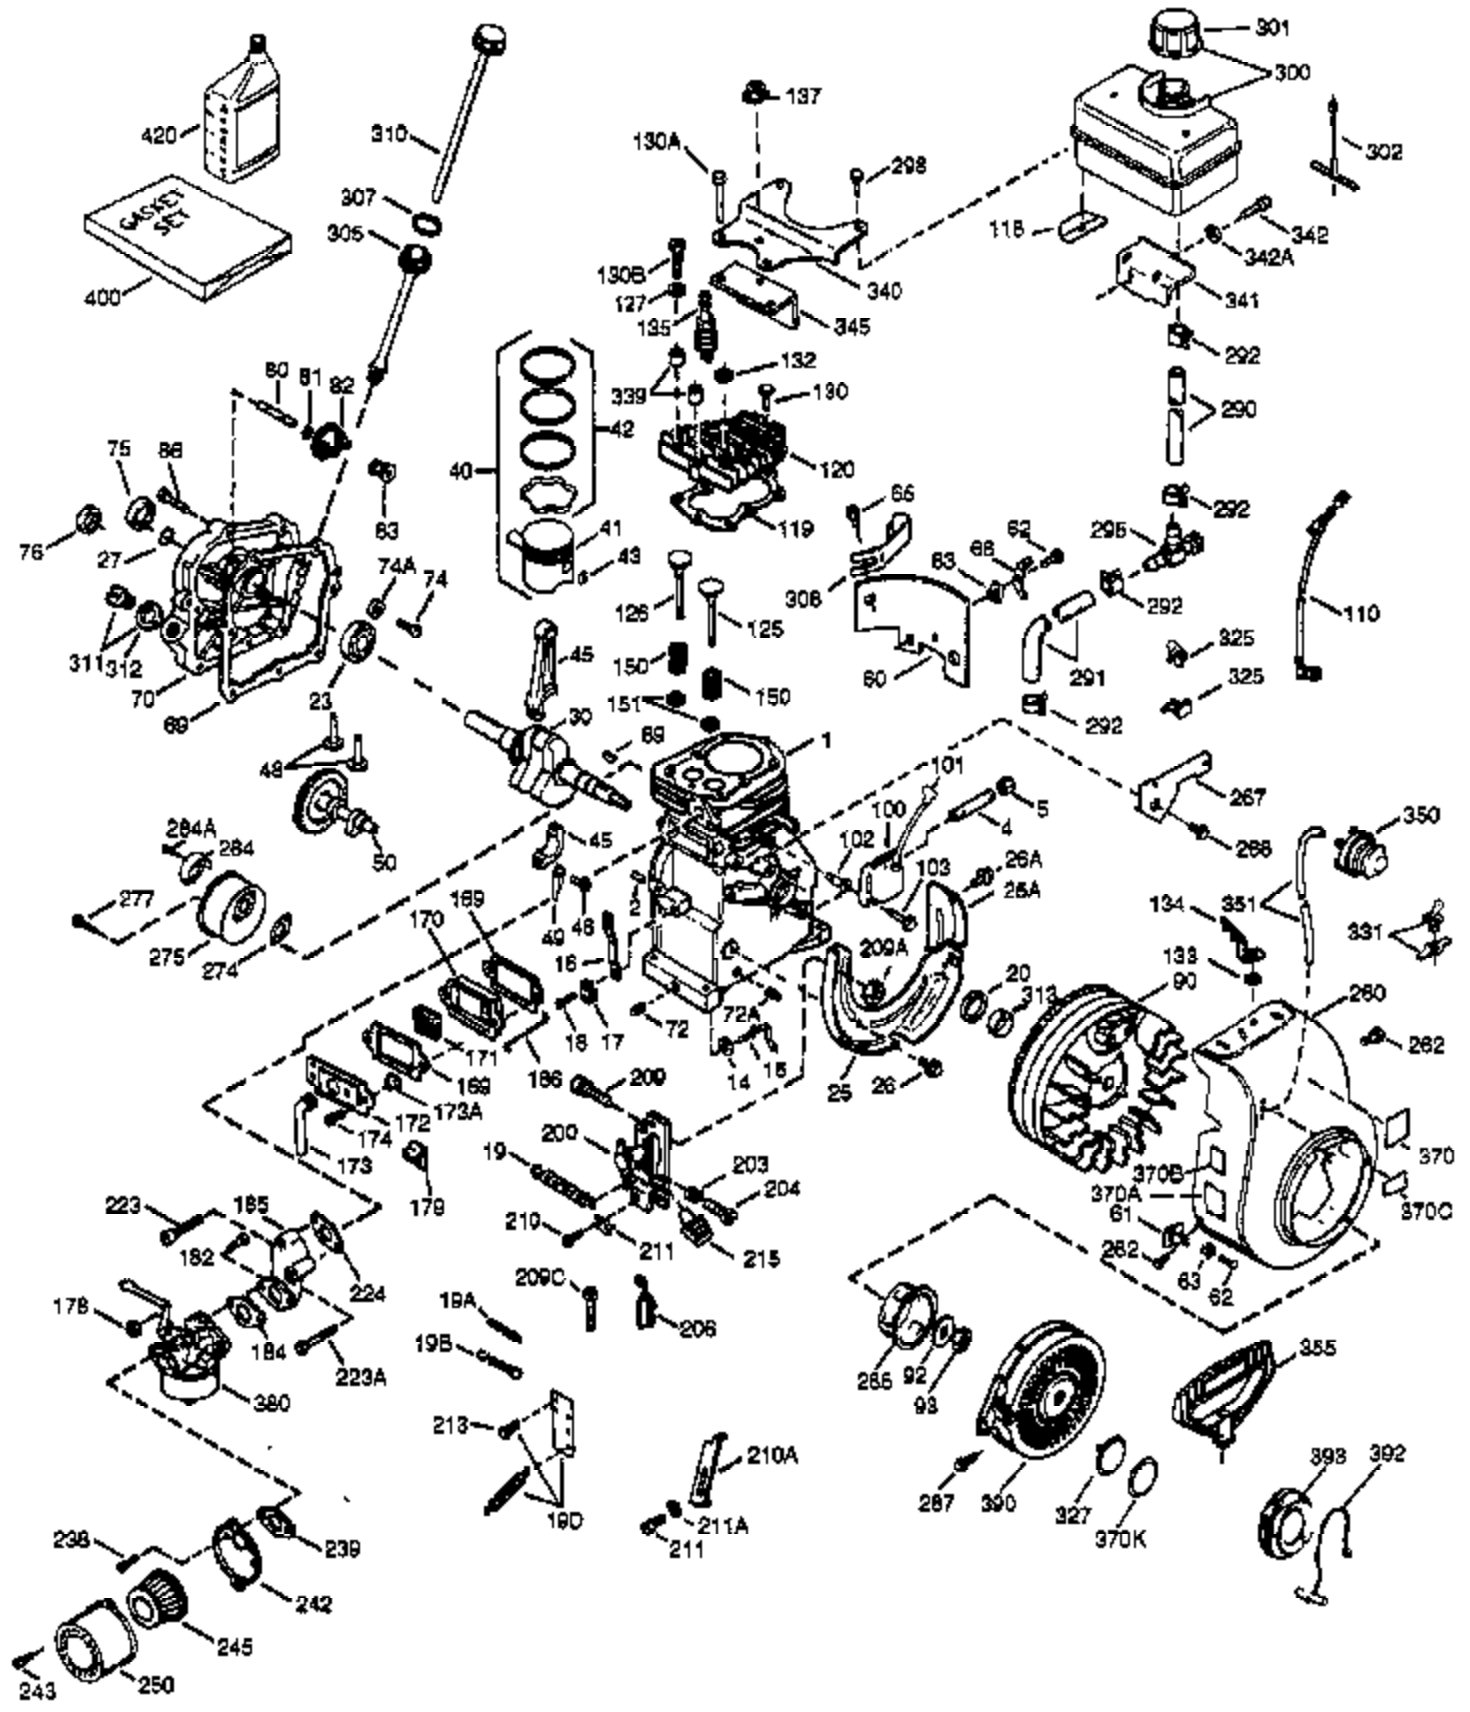

ILLUSTRATION SHOWS TYPICAL PARTS ONLY. ORDER BY PART NUMBER. PARTS NOT LISTED ARE SUPPLIED BY OEM.

VIEW 1 OF 2