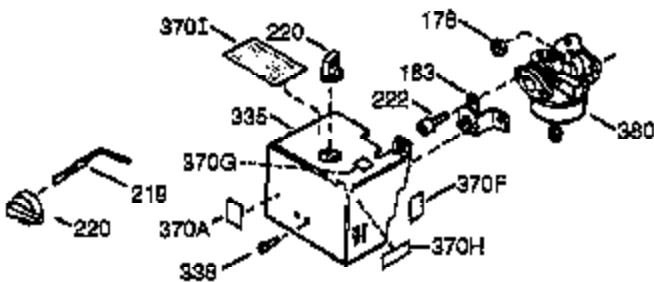

ILLUSTRATION SHOWS TYPICAL PARTS ONLY. ORDER BY PART NUMBER. PARTS NOT LISTED ARE SUPPLIED BY OEM.

VIEW 2 OF 2