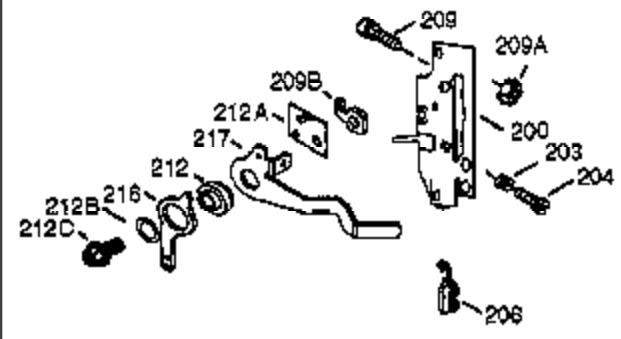

ILLUSTRATION SHOWS TYPICAL PARTS ONLY. ORDER BY PART NUMBER. PARTS NOT LISTED ARE SUPPLIED BY OEM.

VIEW 2 OF 2