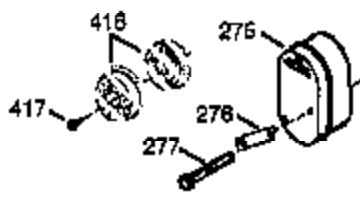

ILLUSTRATION SHOWS TYPICAL PARTS ONLY. ORDER BY PART NUMBER. PARTS NOT LISTED ARE SUPPLIED BY OEM.

VIEW 2 OF 2