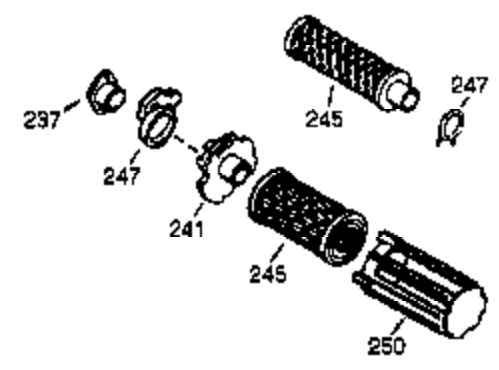

ILLUSTRATION SHOWS TYPICAL PARTS ONLY. ORDER BY PART NUMBER. PARTS NOT LISTED ARE SUPPLIED BY OEM.

VIEW 2 OF 2