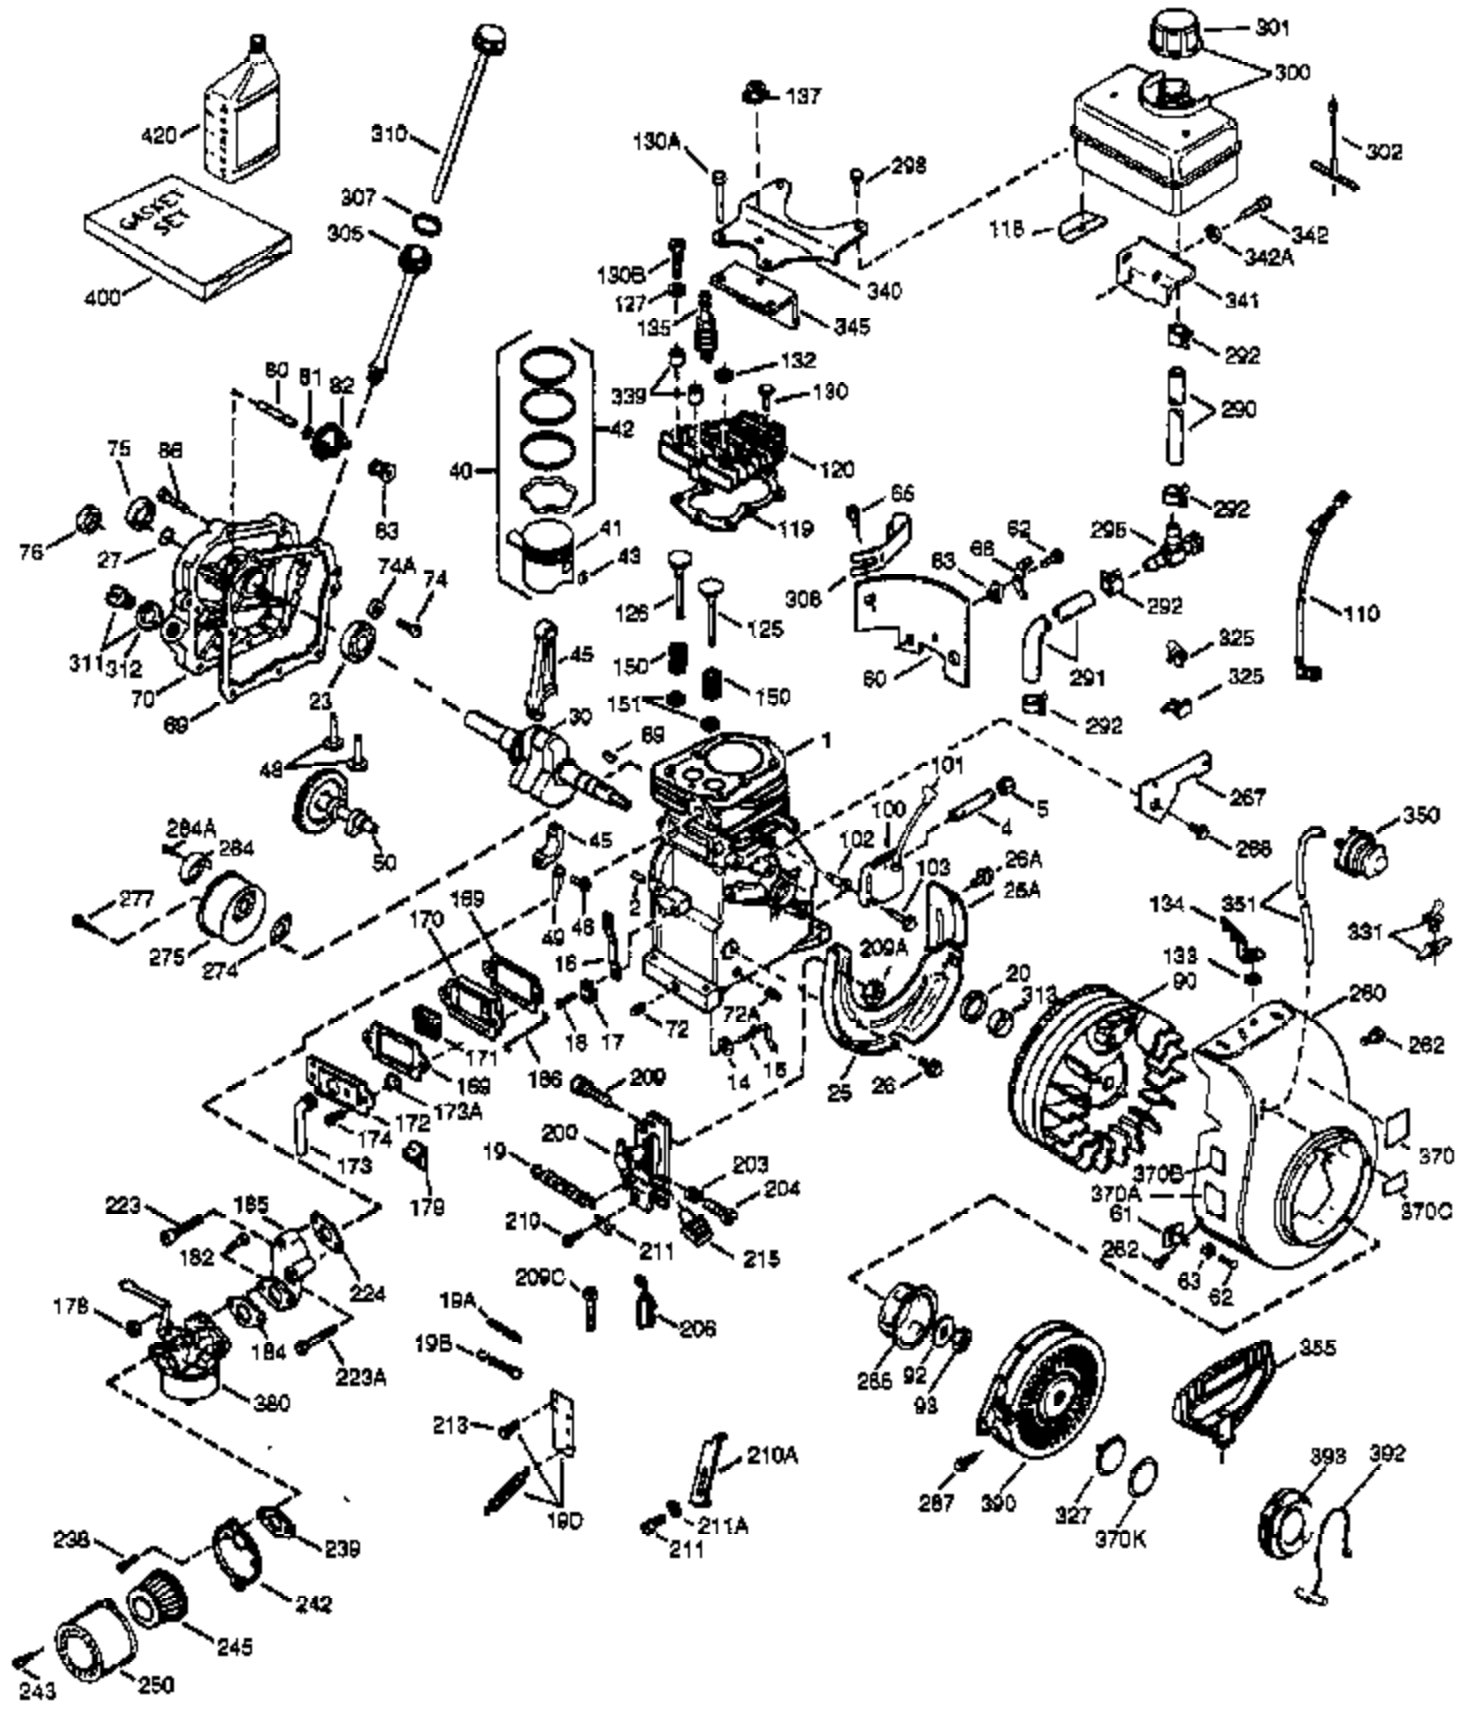

ILLUSTRATION SHOWS TYPICAL PARTS ONLY. ORDER BY PART NUMBER. PARTS NOT LISTED ARE SUPPLIED BY OEM.

VIEW 1 OF 2

Engine Parts List #1

Ref #	Part Number	Qty	Description
	1 36560	1	Cylinder (Incl. 2,20,72 & 125)
	2 26727	2	Dowel Pin
	14 28277	1	Washer
	15 31334	1	Governor Rod
	16 31336	1	Governor Lever
	17 31335	1	Governor Lever Clamp
	18 650548	1	Screw, 8-32 x 5/16"
	19 34593	1	Extension Spring
	20 32600	1	Oil Seal
	25A 35883	1	Baffle Extension
	25 36552	1	Blower Housing Baffle (Incl. 262)
	26 650802	2	Screw, 1/4-20 x 5/8"
	26A 650926	1	Screw, 8-32 x 21/64"
	30 34730	1	Crankshaft
	40 34514	1	Piston, Pin & Ring Set (Std.)
	40 34515	1	Piston, Pin & Ring Set (.010" OS)
	40 34516	1	Piston, Pin & Ring Set (.020" OS)
	41 32538B	1	Piston & Pin Ass'y. (Std.) (Incl. 43)
	41 32548B	1	Piston & Pin Ass'y. (.010" OS) (Incl. 43)
	41 32549B	1	Piston & Pin Ass'y. (.020" OS) (Incl. 43)
	42 28986	1	Ring Set (Std.)
	42 28987	1	Ring Set (.010" OS)
	42 28988	1	Ring Set (.020" OS)
	43 20381	2	Piston Pin Retaining Ring
	45 30963B	1	Connecting Rod Ass'y. (Incl. 46 & 49)
	46 32610A	2	Connecting Rod Bolt
	48 27241	2	Valve Lifter
	49 28594	1	Oil Dipper
	50 33149A	1	Camshaft (BCR)
	60 29745	1	Blower Housing Extension
	65 650128	1	Screw, 10-24 x 1/2"
	69 27677A	1	* Cylinder Cover Gasket
	70 35863A	1	Cylinder Cover (Incl. 75 thru 83, 311 & 312)
	72 27642	2	Oil Drain Plug
	75 26208	1	Oil Seal
	80 30574A	1	Governor Shaft
	81 30590A	1	Washer
	82 30591	1	Governor Gear Ass'y. (Incl. 81)
	83 30588A	1	Governor Spool
	86 650488	7	Screw, 1/4-20 x 1-1/4"
	89 610961	1	Flywheel Key
	90 611195	1	Flywheel
	92 650815	1	Belleville Washer
	93 650816	1	Flywheel Nut
	100 34443A	1	Solid State Ignition
	102 650872	2	Solid State Mounting Stud
	103 651007	2	Screw, Torx T-15, 10-24 x 15/16"
	110 35182	1	Ground Wire
	119 36437	1	* Cylinder Head Gasket
	120 36438	1	Cylinder Head (Incl. 130)
	125 36471	1	Exhaust Valve (Std.) (Incl. 151)
	125 36472	1	Exhaust Valve (1/32" OS) (Incl. 151)
	126 29314B	1	Intake Valve (Std.) (Incl. 151)
	126 29315C	1	Intake Valve (1/32" OS) (Incl. 151)
	130 650694A	7	Screw, 5/16-18 x 2"
	131 6021A	1	Screw, 5/16-18 x 1-1/2"
	132 650708	1	Washer
	135 33636	1	Resistor Spark Plug (J8C)