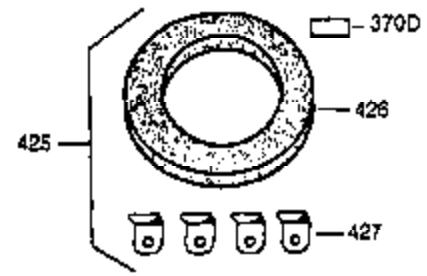

STARTER MUFF KIT
(OPTIONAL)