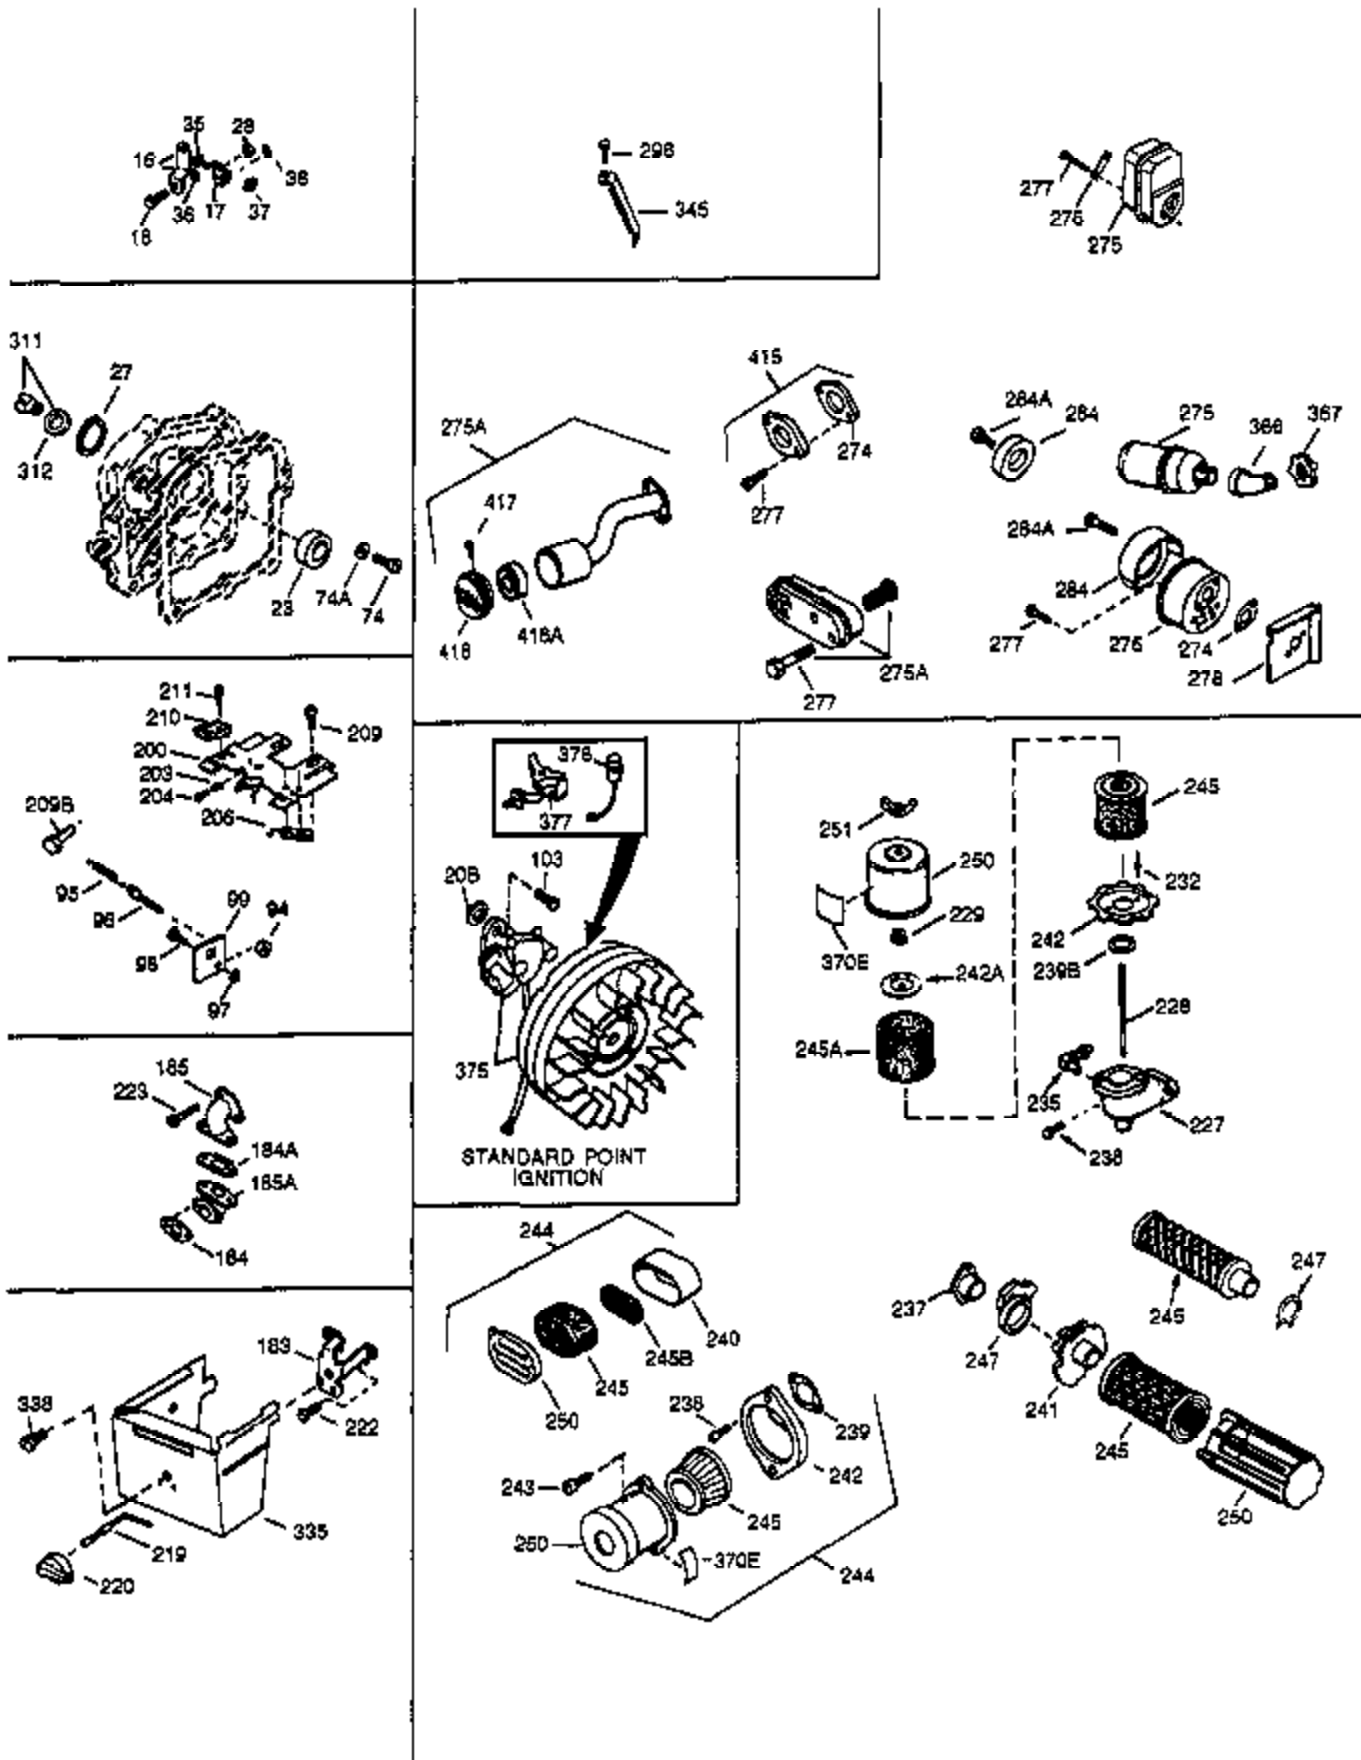

ILLUSTRATION SHOWS TYPICAL PARTS ONLY. ORDER BY PART NUMBER. PARTS NOT LISTED ARE SUPPLIED BY OEM.

Ref #	Part Number	Qty	Description
16	31336	1	Governor Lever
17	31335	1	Governor Lever Clamp
18	650548	1	Screw, 8-32 x 5/16"
103	650814	2	Screw, Torx T-15, 10-24 x 1"
131	6021A	1	Screw, 5/16-18 x 1-1/2"
184	31688A	1	* Carburetor To Intake Pipe Gasket
185	34597	1	Intake Pipe
200	33858A	1	Control Bracket (Incl.203,204,206,209 ,209A)
203	31342	1	Compression Spring
204	650549	1	Screw, 5-40 x 7/16"
206	610973	1	Terminal
223	650451	2	Screw, 1/4-20 x 1"
238	650932	2	Screw, 10-32 x 49/64"
239	34338	1	Air Cleaner Gasket
241	35797	1	Air Cleaner Collar
245	35066	1	Air Cleaner Filter
250	35065	1	Air Cleaner Cover
274	30081A	1	* Exhaust Gasket
275	30996	1	Muffler
277	650493	2	Screw, 1/4-20 x 1-3/4"
284A	650665	1	Screw, 1/4-15 x 3/4"
284	30997	1	Muffler Cover
298	650665	2	Screw, 1/4-15 x 7/8"
311	27625	1	Oil Fill Plug (Incl. 312)
312	29673	1	* Oil Fill Plug Gasket
345	32664	1	Heat Baffle