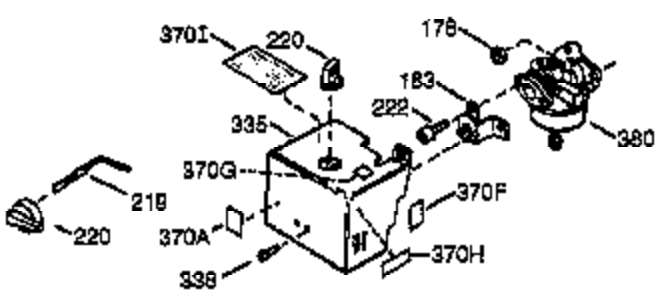

ILLUSTRATION SHOWS TYPICAL PARTS ONLY. ORDER BY PART NUMBER. PARTS NOT LISTED ARE SUPPLIED BY OEM.

VIEW 2 OF 2