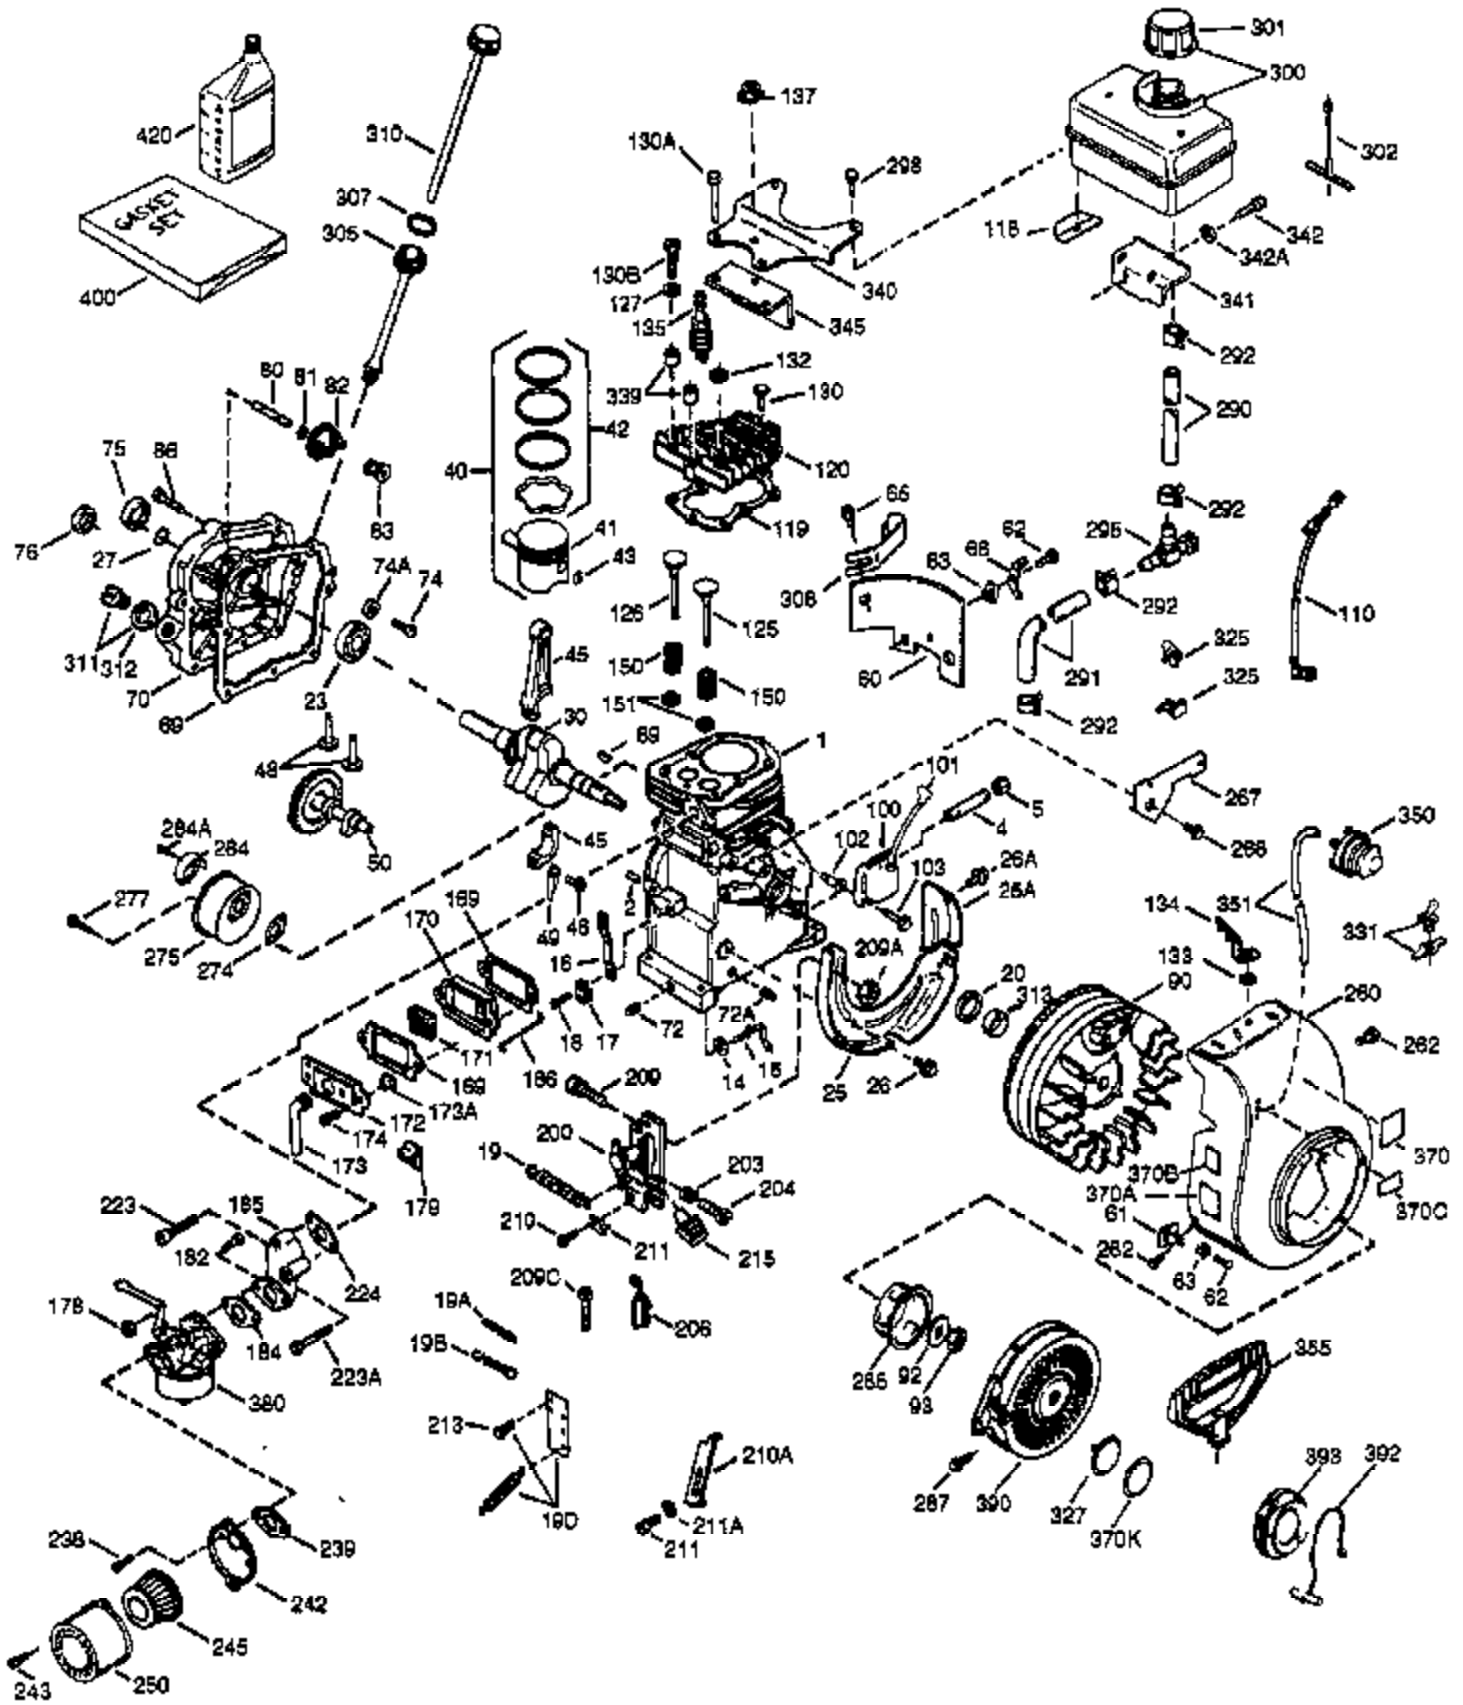

ILLUSTRATION SHOWS TYPICAL PARTS ONLY. ORDER BY PART NUMBER. PARTS NOT LISTED ARE SUPPLIED BY OEM.

VIEW 1 OF 2

Engine Parts List #1

Ref #	Part Number	Qty	Description
1	34708A	1	Cylinder (Incl. 2, 20 & 72)
2	26727	2	Dowel Pin
14	28277	1	Washer
15	31334	1	Governor Rod
16	31336	1	Governor Lever
17	31335	1	Governor Lever Clamp
18	650548	1	Screw, 8-32 x 5/16"
19	34593	1	Extension Spring
20	32600	1	Oil Seal
25A	35883	1	Baffle Extension
25	33342	1	Blower Housing Baffle
26A	650926	1	Screw, 8-32 x 21/64"
26	650561	2	Screw, 1/4-20 x 5/8"
30	35902	1	Crankshaft
40	34514	1	Piston, Pin & Ring Set (Std.)
40	34515	1	Piston, Pin & Ring Set (.010" OS)
40	34516	1	Piston, Pin & Ring Set (.020" OS)
41	32538B	1	Piston & Pin Ass'y. (Std.) (Incl. 43)
41	32548B	1	Piston & Pin Ass'y. (.010" OS) (Incl. 43)
41	32549B	1	Piston & Pin Ass'y. (.020" OS) (Incl. 43)
42	28986	1	Ring Set (Std.)
42	28987	1	Ring Set (.010" OS)
42	28988	1	Ring Set (.020" OS)
43	20381	2	Piston Pin Retaining Ring
45	30963B	1	Connecting Rod Ass'y. (Incl. 46 & 49)
46	32610A	2	Connecting Rod Bolt
48	27241	2	Valve Lifter
49	28594	1	Oil Dipper
50	33149A	1	Camshaft (BCR)
60	29745	1	Blower Housing Extension
65	650128	1	Screw, 10-24 x 1/2"
69	27677A	1	* Cylinder Cover Gasket
70	35863A	1	Cylinder Cover (Incl. 75 thru 83, 311 & 312)
72	27642	2	Oil Drain Plug
75	26208	1	Oil Seal
80	30574A	1	Governor Shaft
81	30590A	1	Washer
82	30591	1	Governor Gear Ass'y. (Incl. 81)
83	30588A	1	Governor Spool
86	650488	7	Screw, 1/4-20 x 1-1/4"
89	610961	1	Flywheel Key
90	611080	1	Flywheel
92	650815	1	Belleville Washer
93	650816	1	Flywheel Nut
100	34443A	1	Solid State Ignition
102	650872	2	Solid State Mounting Stud
103	650814	2	Screw, Torx T-15, 10-24 x 1"
110	35182	1	Ground Wire
119	36437	1	* Cylinder Head Gasket
120	36438	1	Cylinder Head (Incl. 131)
125	29313C	1	Exhaust Valve (Std.) (Incl. 151)
125	29315C	1	Exhaust Valve (1/32" OS) (Incl. 151)
126	29314B	1	Intake Valve (Std.) (Incl. 151)
126	29315C	1	Intake Valve (1/32" OS) (Incl. 151)
130	6021A	1	Screw, 5/16-18 x 1-1/2"
131	650694A	7	Screw, 5/16-18 x 2"
132	650708	1	Washer
135	33636	1	Resistor Spark Plug (RJ17LM)