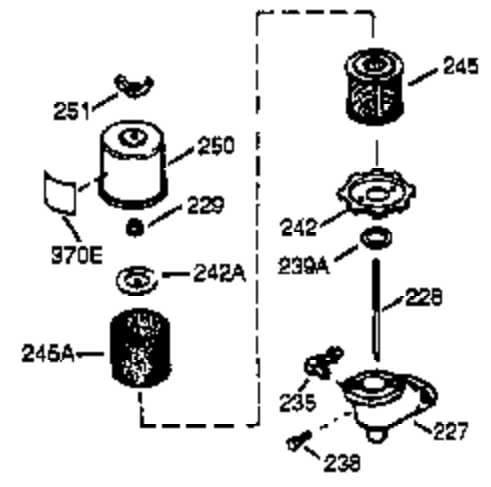

ILLUSTRATION SHOWS TYPICAL PARTS ONLY. ORDER BY PART NUMBER. PARTS NOT LISTED ARE SUPPLIED BY OEM.

VIEW 2 OF 2