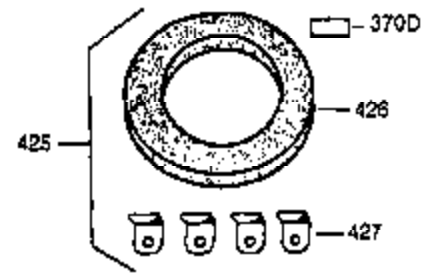

STARTER MUFF KIT
(OPTIONAL)