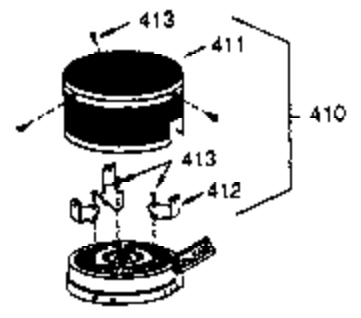

ILLUSTRATION SHOWS TYPICAL PARTS ONLY. ORDER BY PART NUMBER. PARTS NOT LISTED ARE SUPPLIED BY OEM.

OPTIONAL 110 - 120 VOLT  
STARTER MOTOR KIT

STARTER MUFF KIT  
(OPTIONAL)

OPTIONAL  
DEBRIS SCREEN KIT

Ref #	Part Number	Qty	Description
90	611080	1	Flywheel
100	34443A	1	Solid State Ignition
102	650872	2	Solid State Mounting Stud
103	650814	2	Screw, Torx T-15, 10-24 x 1"
131	6021A	1	Screw, 5/16-18 x 1-1/2"
179	30593	1	Retainer Clip
260	35585	1	Blower Housing
262	29212	2	Screw, 1/4-28 x 7/16"
287	650884	2	Screw, 8-32 x 1/2"
313	34080	1	Spacer
327	35392	1	Starter Plug
370	34346	1	Lubrication Decal
370B	35344	1	Control Decal
390	590642A	1	Rewind Starter