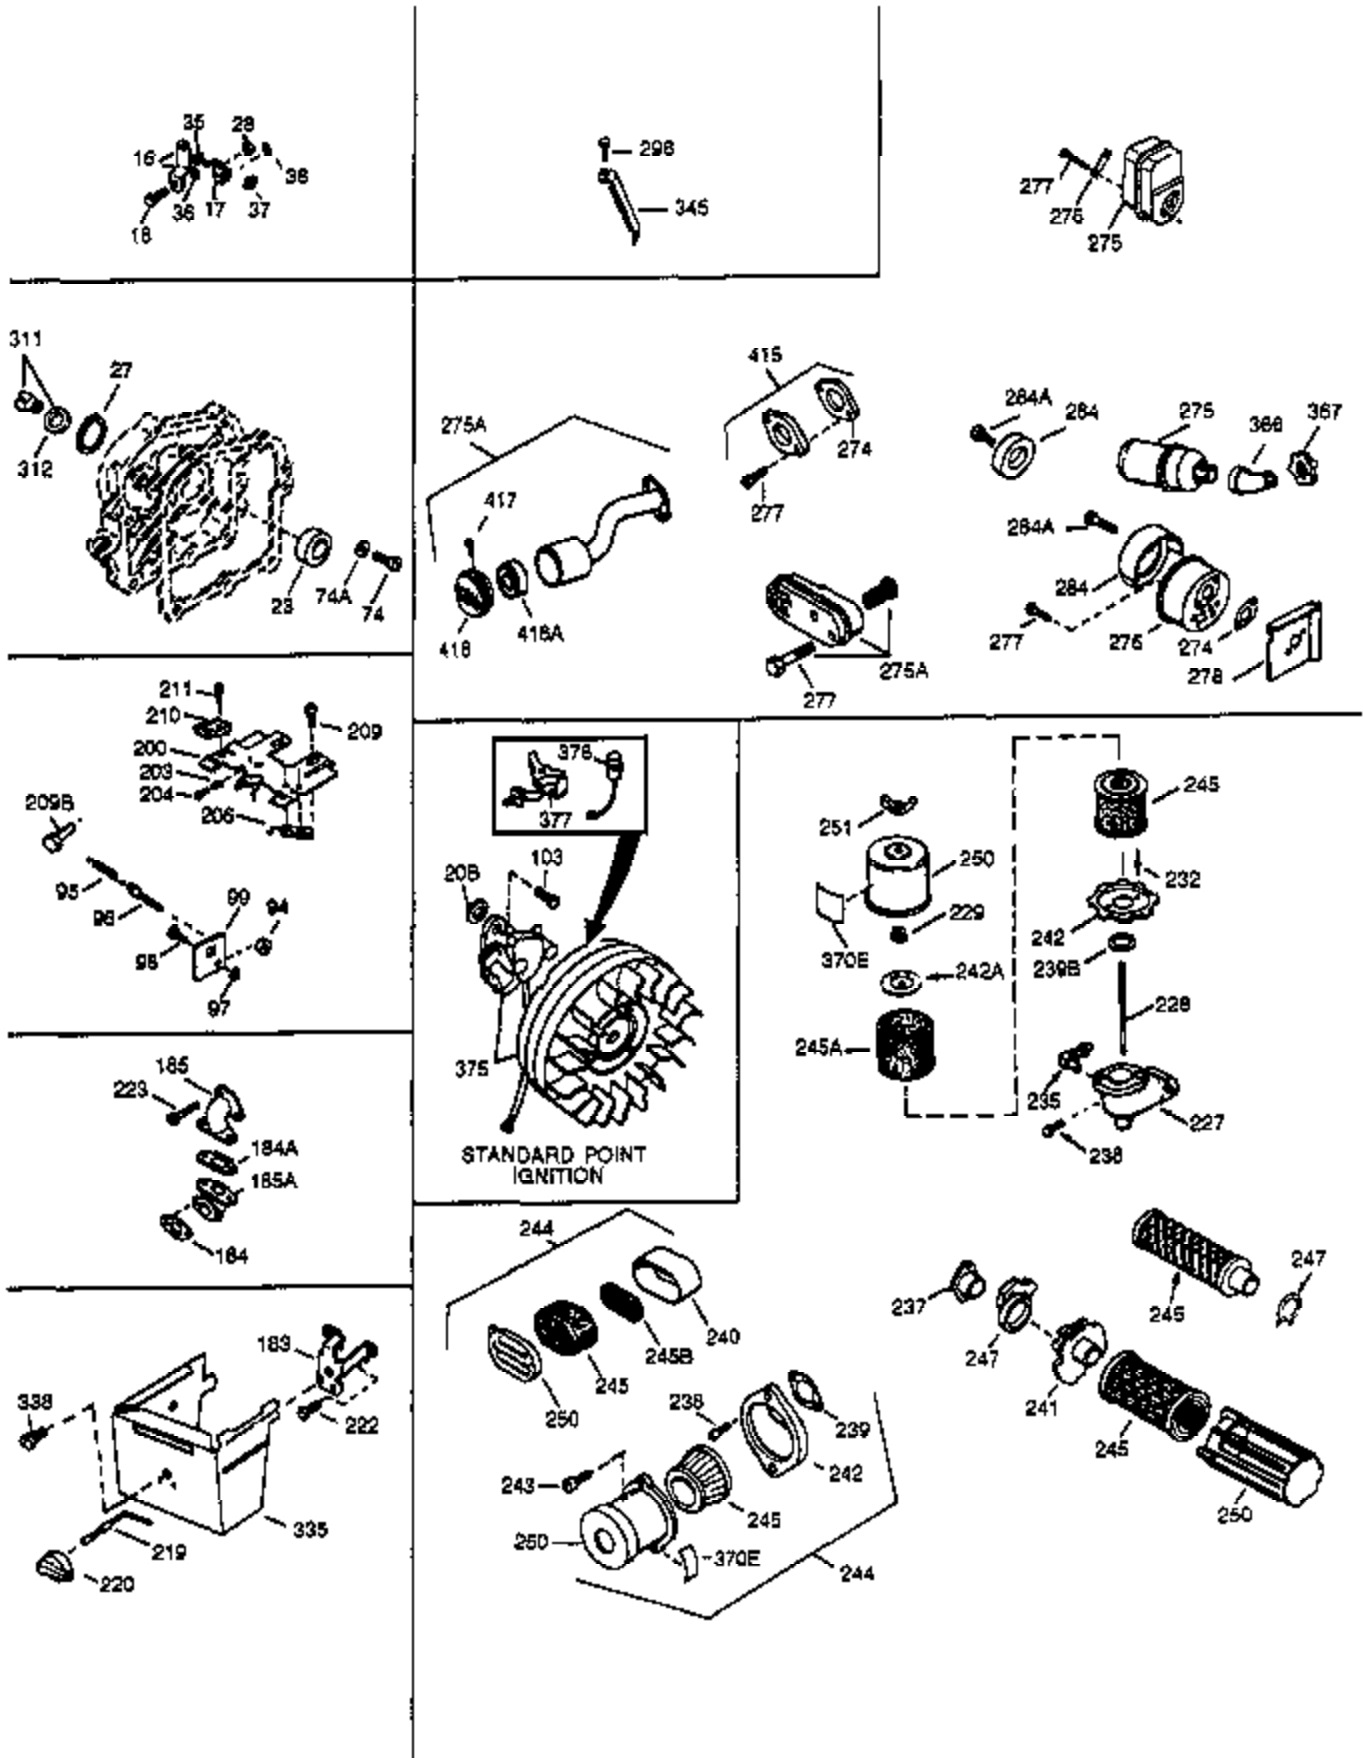

ILLUSTRATION SHOWS TYPICAL PARTS ONLY. ORDER BY PART NUMBER. PARTS NOT LISTED ARE SUPPLIED BY OEM.

Ref #	Part Number	Qty	Description
16	31336	1	Governor Lever
17	31335	1	Governor Lever Clamp
18	650548	1	Screw, 8-32 x 5/16"
103	650814	2	Screw, Torx T-15, 10-24 x 1"
131	6021A	1	Screw, 5/16-18 x 1-1/2"
184	31688A	1	* Carburetor To Intake Pipe Gasket
185	34597	1	Intake Pipe
200	33858A	1	Control Bracket (Incl.203,204,206,209 ,209A)
203	31342	1	Compression Spring
204	650549	1	Screw, 5-40 x 7/16"
206	610973	1	Terminal
223	650451	2	Screw, 1/4-20 x 1"
237	32971	1	Air Cleaner Adaptor
238	650709	2	Screw, 10-32 x 7/16"
239	27272A	1	Air Cleaner Gasket
241	35067	1	Air Cleaner Collar
245	35066	1	Air Cleaner Filter
247	35068	1	Air Cleaner Clamp
250	35065	1	Air Cleaner Cover
274	30081A	1	* Exhaust Gasket
275	30996	1	Muffler
277	650493	2	Screw, 1/4-20 x 1-3/4"
284	30997	1	Muffler Deflector
284A	650665	1	Screw, 1/4-15 x 3/4"
298	650665	2	Screw, 1/4-15 x 7/8"
311	27625	1	Oil Fill Plug (Incl. 312)
312	29673	1	* Oil Fill Plug Gasket
345	32664	1	Heat Baffle