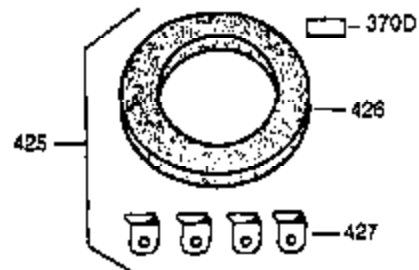

STARTER MUFF KIT
(OPTIONAL)