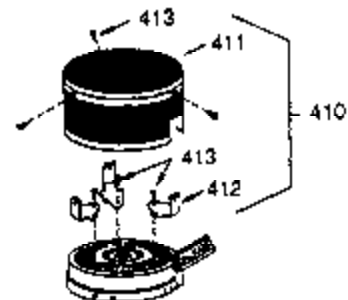

ILLUSTRATION SHOWS TYPICAL PARTS ONLY. ORDER BY PART NUMBER. PARTS NOT LISTED ARE SUPPLIED BY OEM.

Ref #	Part Number	Qty	Description
16	31510	1	Governor Lever
17	31335	1	Governor Lever Clamp
18	650548	1	Screw, 8-32 x 5/16"
23	28458	1	Ball Bearing
27	28539	1	Retaining Ring
74A	28537	2	Washer
74	30200	2	Screw, 10-24 x 9/16"
103	650814	2	Screw, Torx T-15, 10-24 x 1
131	6021A	3	Screw, 5/16-18 x 1-1/2"
184	26756	1	* Carburetor To Intake Pipe Gasket
185	28416A	1	Intake Pipe
200	33858A	1	Control Bracket (Incl.203,204,206,209 ,209A)
203	31342	1	Compression Spring
204	650549	1	Screw, 5-40 x 7/16"
206	610973	1	Terminal
223	650664	1	Screw, 1/4-20 x 1-19/32"
238	28820	2	Screw, 10-32 x 1/2"
239	27272A	1	* Air Cleaner Gasket
242	31691	1	Air Cleaner Base
243	650152	2	Screw, 8-32 x 3/8"
245	31700	1	Air Cleaner Filter
250	31715	1	Air Cleaner Cover
275	34610	1	Muffler (Incl. 277)
276	30083	1	Lock Plate
277	650795	2	Screw, 1/4-20 x 2-1/4"
298	650665	2	Screw, 1/4-15 x 7/8"
311	27625	1	Oil Fill Plug (Incl. 312)
312	29673	1	* Oil Fill Plug Gasket
345	33344	1	Heat Baffle

ILLUSTRATION SHOWS TYPICAL PARTS ONLY. ORDER BY PART NUMBER. PARTS NOT LISTED ARE SUPPLIED BY OEM.

OPTIONAL 110 - 120 VOLT
STARTER MOTOR KIT

STARTER MUFF KIT
(OPTIONAL)

OPTIONAL
DEBRIS SCREEN KIT

Ref #	Part Number	Qty	Description
90	611080	1	Flywheel
100	34443A	1	Solid State Ignition
101	610118	1	Spark Plug Cover
102	650872	2	Solid State Mounting Stud
103	650814	2	Screw, Torx T-15, 10-24 x 1
131	6021A	3	Screw, 5/16-18 x 1-1/2"
260	35585	1	Blower Housing
262	29212	2	Screw, 1/4-28 x 7/16"
287	650884	2	Screw, 8-32 x 1/2"
313	34080	1	Spacer
327	35392	1	Starter Plug
370B	35344	1	Control Decal
370	34686	1	Name Decal
390	590642A	1	Rewind Starter