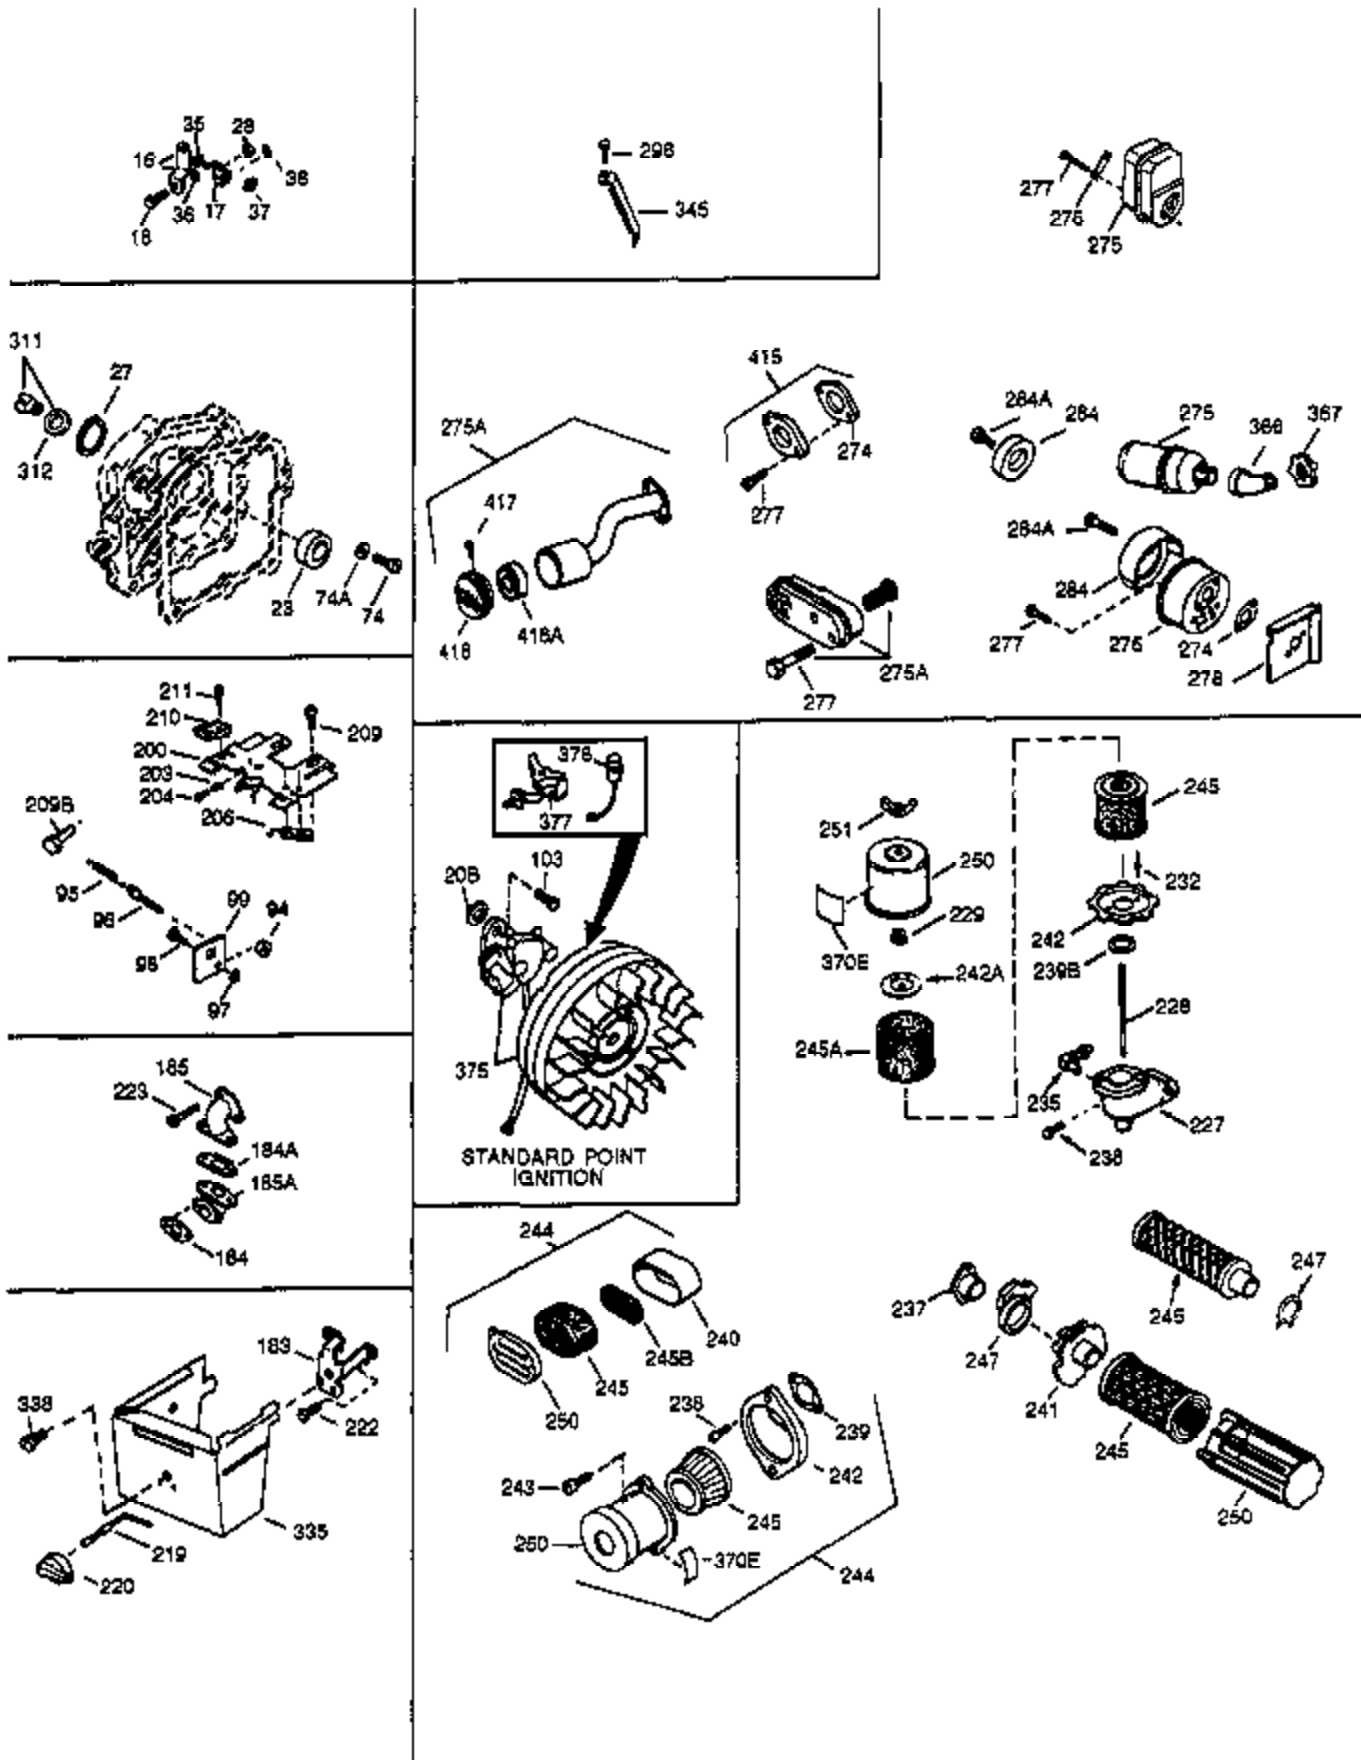

ILLUSTRATION SHOWS TYPICAL PARTS ONLY. ORDER BY PART NUMBER. PARTS NOT LISTED ARE SUPPLIED BY OEM.

Ref #	Part Number	Qty	Description
16	31336	1	Governor Lever
17	31335	1	Governor Lever Clamp
18	650548	1	Screw, 8-32 x 5/16"
103	650814	2	Screw, Torx T-15, 10-24 x 1"
131	6021A	1	Screw, 5/16-18 x 1-1/2"
184	31688A	1	* Carburetor To Intake Pipe Gasket
185	34597	1	Intake Pipe
200	33879A	1	Control Bracket (Incl. 203 thru 211)
203	31342	1	Compression Spring
204	650549	1	Screw, 5-40 x 7/16"
206	610973	1	Terminal
210	27793	1	Conduit Clip
211	28942	1	Screw, 10-32 x 3/8"
223	650451	2	Screw, 1/4-20 x 1"
237	32971	1	Air Cleaner Adaptor
238	650709	2	Screw, 10-32 x 7/16"
239	27272A	1	Air Cleaner Gasket
245A	35435	1	Air Cleaner Filter
245	32972	1	Air Cleaner Filter
247	33168	1	Air Cleaner Tube Clamp
274	30081A	1	* Exhaust Gasket
275	30996	1	Muffler
277	650493	2	Screw, 1/4-20 x 1-3/4"
298	650665	2	Screw, 1/4-15 x 7/8"
311	27625	1	Oil Fill Plug (Incl. 312)
312	29673	1	* Oil Fill Plug Gasket
345	32664	1	Heat Baffle