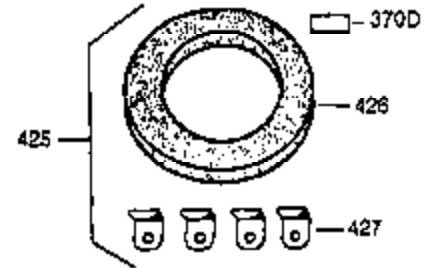

STARTER MUFF KIT
(OPTIONAL)