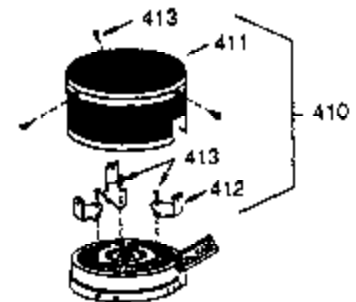

ILLUSTRATION SHOWS TYPICAL PARTS ONLY. ORDER BY PART NUMBER. PARTS NOT LISTED ARE SUPPLIED BY OEM.

Ref #	Part Number	Qty	Description
16	31336	1	Governor Lever
17	31335	1	Governor Lever Clamp
18	650548	1	Screw, 8-32 x 5/16"
103	650814	2	Screw, Torx T-15, 10-24 x 1"
131	6021A	1	Screw, 5/16-18 x 1-1/2"
184	31688A	1	* Carburetor To Intake Pipe Gasket
185	34597	1	Intake Pipe
200	33879A	1	Control Bracket (Incl. 203 thru 211)
203	31342	1	Compression Spring
204	650549	1	Screw, 5-40 x 7/16"
206	610973	1	Terminal
210	27793	1	Conduit Clip
211	28942	1	Screw, 10-32 x 3/8"
223	650451	2	Screw, 1/4-20 x 1"
237	32971	1	Air Cleaner Adaptor
238	650709	2	Screw, 10-32 x 7/16"
239	27272A	1	Air Cleaner Gasket
245A	35435	1	Air Cleaner Filter
245	32972	1	Air Cleaner Filter
247	33168	1	Air Cleaner Tube Clamp
274	30081A	1	* Exhaust Gasket
275	30996	1	Muffler
277	650493	2	Screw, 1/4-20 x 1-3/4"
298	650665	2	Screw, 1/4-15 x 7/8"
311	27625	1	Oil Fill Plug (Incl. 312)
312	29673	1	* Oil Fill Plug Gasket
345	32664	1	Heat Baffle

ILLUSTRATION SHOWS TYPICAL PARTS ONLY. ORDER BY PART NUMBER. PARTS NOT LISTED ARE SUPPLIED BY OEM.

OPTIONAL 110 - 120 VOLT
STARTER MOTOR KIT

STARTER MUFF KIT
(OPTIONAL)

OPTIONAL
DEBRIS SCREEN KIT

Ref #	Part Number	Qty	Description
90	611080	1	Flywheel
100	34443A	1	Solid State Ignition
102	650872	2	Solid State Mounting Stud
103	650814	2	Screw, Torx T-15, 10-24 x 1"
131	6021A	1	Screw, 5/16-18 x 1-1/2"
179	30593	1	Retainer Clip
260	35585	1	Blower Housing
262	29212	2	Screw, 1/4-28 x 7/16"
287	650884	2	Screw, 8-32 x 1/2"
313	34080	1	Spacer
327	35392	1	Starter Plug
370	34346	1	Lubrication Decal
390	590642A	1	Rewind Starter