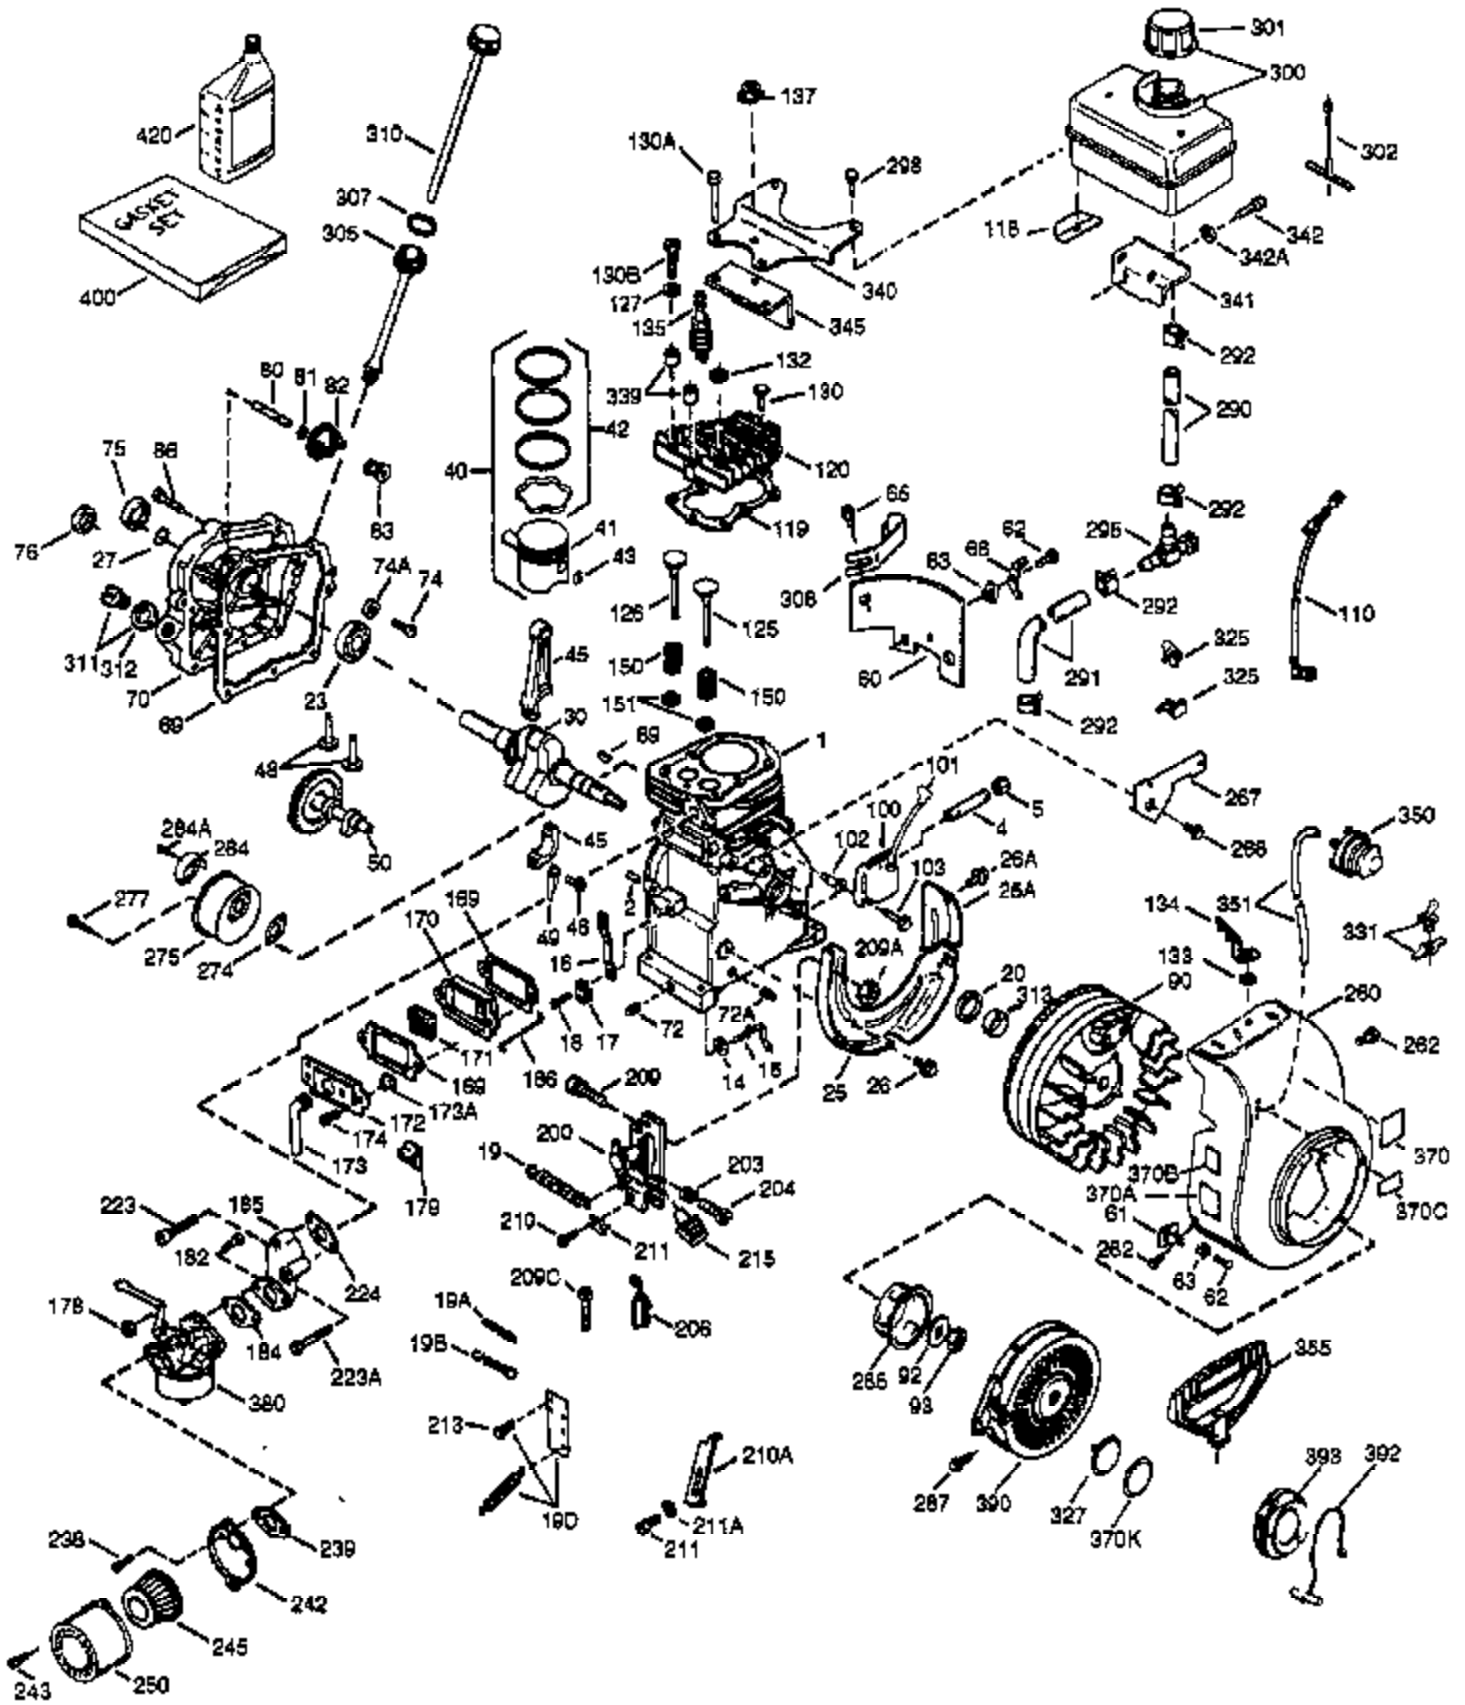

ILLUSTRATION SHOWS TYPICAL PARTS ONLY. ORDER BY PART NUMBER. PARTS NOT LISTED ARE SUPPLIED BY OEM.

VIEW 1 OF 2

Engine Parts List #1

Ref #	Part Number	Qty	Description
1	36562	1	Cylinder (Incl. 2,20,72 & 125)
2	26727	2	Dowel Pin
14	28277	1	Washer
15	31334	1	Governor Rod
16	31510	1	Governor Lever
17	29916	1	Governor Lever Clamp
18	650548	1	Screw, 8-32 x 5/16"
19	31426	1	Extension Spring
19D	33857	1	Extension Spring Ass'y (Incl. 213)
20	32600	1	Oil Seal
25A	35883	1	Baffle Extension
25	36552	1	Blower Housing Baffle (Incl. 262)
26	650802	2	Screw, 1/4-20 x 5/8"
26A	650926	1	Screw, 8-32 x 21/64"
30	34709	1	Crankshaft
40	34514	1	Piston, Pin & Ring Set (Std.)
40	34515	1	Piston, Pin & Ring Set (.010" OS)
40	34516	1	Piston, Pin & Ring Set (.020" OS)
41	32538B	1	Piston & Pin Ass'y. (Std.) (Incl. 43)
41	32548B	1	Piston & Pin Ass'y. (.010" OS) (Incl. 43)
41	32549B	1	Piston & Pin Ass'y. (.020" OS) (Incl. 43)
42	28986	1	Ring Set (Std.)
42	28987	1	Ring Set (.010" OS)
42	28988	1	Ring Set (.020" OS)
43	20381	2	Piston Pin Retaining Ring
45	30963B	1	Connecting Rod Ass'y. (Incl. 46 & 49)
46	32610A	2	Connecting Rod Bolt
48	27241	2	Valve Lifter
49	28594	1	Oil Dipper
50	33149A	1	Camshaft (BCR)
60	29745	1	Blower Housing Extension
62	650760	1	Screw, 8-32 x 3/8"
63	28545	1	Grommet
65	650128	1	Screw, 10-24 x 1/2"
68	33356	1	Ground Terminal
69	27677A	1	* Cylinder Cover Gasket
70	35863A	1	Cylinder Cover (Incl. 75 thru 83 & 31 1)
72	27642	2	Oil Drain Plug
75	26208	1	Oil Seal
80	30574A	1	Governor Shaft
81	30590A	1	Washer
82	30591	1	Governor Gear Ass'y. (Incl. 81)
83	30588A	1	Governor Spool
86	650488	7	Screw, 1/4-20 x 1-1/4"
89	610961	1	Flywheel Key
90	611195	1	Flywheel
92	650815	1	Belleville Washer
93	650816	1	Flywheel Nut
100	34443A	1	Solid State Ignition
101	27276	1	Spark Plug Cover
102	650872	2	Stud
103	651007	2	Screw, Torx T-15, 10-24 x 15/16"
110	36681	1	Ground Wire
119	36437	1	* Cylinder Head Gasket
120	36438	1	Cylinder Head (Incl. 130)
125	36471	1	Exhaust Valve (Std.) (Incl. 151)
125	36472	1	Exhaust Valve (1/32" OS) (Incl. 151)
126	29314B	1	Intake Valve (Std.) (Incl. 151)