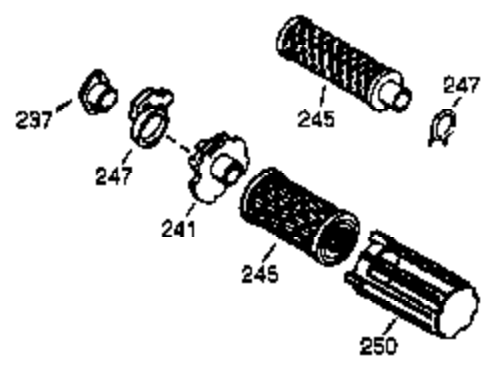

ILLUSTRATION SHOWS TYPICAL PARTS ONLY. ORDER BY PART NUMBER. PARTS NOT LISTED ARE SUPPLIED BY OEM.

VIEW 2 OF 2