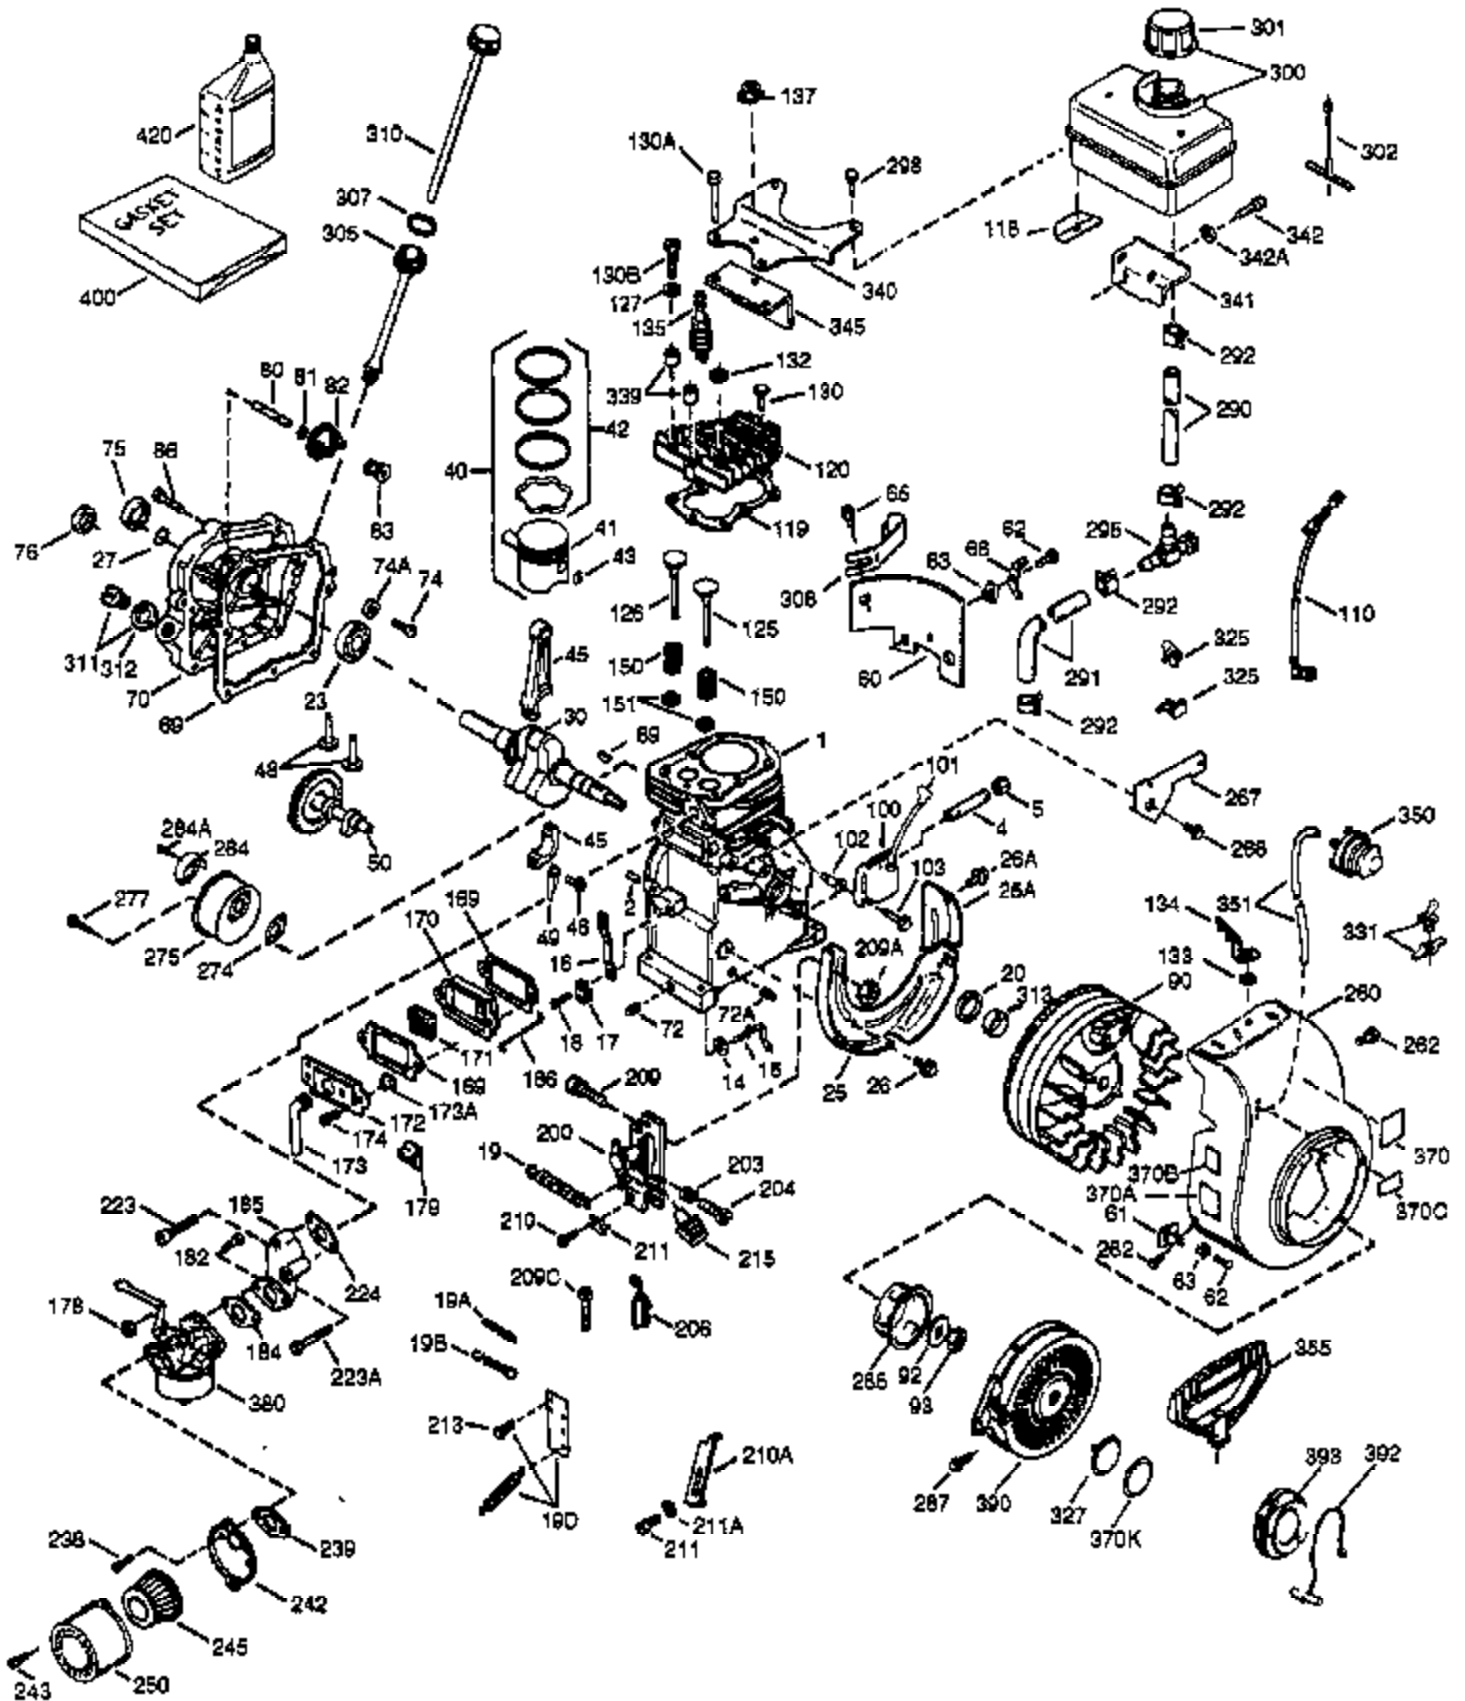

ILLUSTRATION SHOWS TYPICAL PARTS ONLY. ORDER BY PART NUMBER. PARTS NOT LISTED ARE SUPPLIED BY OEM.

VIEW 1 OF 2

Engine Parts List #1

Ref #	Part Number	Qty	Description
1	34755B	1	Cylinder (Incl. 2, 20 & 72)
2	26727	2	Dowel Pin
14	28277	1	Washer
15	31334	1	Governor Rod
16	31510	1	Governor Lever
17	29916	1	Governor Lever Clamp
18	650548	1	Screw, 8-32 x 5/16"
19D	33857	1	Extension Spring Ass'y. (Incl. 213)
19	31426	1	Extension Spring
20	32600	1	Oil Seal
25	33342	1	Blower Housing Baffle
25A	35883	1	Baffle Extension
26	650561	2	Screw, 1/4-20 x 5/8"
26A	650926	1	Screw, 8-32 x 21/64"
30	34709	1	Crankshaft
40	34514	1	Piston, Pin & Ring Set (Std.)
40	34515	1	Piston, Pin & Ring Set (.010" OS)
40	34516	1	Piston, Pin & Ring Set (.020" OS)
41	32538B	1	Piston & Pin Ass'y. (Std.) (Incl. 43)
41	32548B	1	Piston & Pin Ass'y. (.010" OS) (Incl. 43)
41	32549B	1	Piston & Pin Ass'y. (.020" OS) (Incl. 43)
42	28986	1	Ring Set (Std.)
42	28987	1	Ring Set (.010" OS)
42	28988	1	Ring Set (.020" OS)
43	20381	2	Piston Pin Retaining Ring
45	30963B	1	Connecting Rod Ass'y. (Incl. 46 & 49)
46	32610A	2	Connecting Rod Bolt
48	27241	2	Valve Lifter
49	28594	1	Oil Dipper
50	33149A	1	Camshaft (BCR)
60	29745	1	Blower Housing Extension
62	650760	1	Screw, 8-32 x 3/8"
63	28545	1	Grommet
65	650128	1	Screw, 10-24 x 1/2"
68	33356	1	Ground Terminal
69	27677A	1	* Cylinder Cover Gasket
70	35863A	1	Cylinder Cover (Incl. 75 thru 83, 311 & 312)
72	27642	2	Oil Drain Plug
75	26208	1	Oil Seal
80	30574A	1	Governor Shaft
81	30590A	1	Washer
82	30591	1	Governor Gear Ass'y. (Incl. 81)
83	30588A	1	Governor Spool
86	650488	7	Screw, 1/4-20 x 1-1/4"
89	610961	1	Flywheel Key
90	611080	1	Flywheel
92	650815	1	Belleville Washer
93	650816	1	Flywheel Nut
100	34443A	1	Solid State Ignition
101	27276	1	Spark Plug Cover
102	650872	2	Solid State Mounting Stud
103	650814	2	Screw, Torx T-15, 10-24 x 1
110	30831	1	Ground Wire
119	29953C	1	* Cylinder Head Gasket
120	30579A	1	Cylinder Head (Incl. 130)
125	29313C	1	Exhaust Valve (Std.) (Incl. 151)
125	29315C	1	Exhaust Valve (1/32" OS) (Incl. 151)
126	29314B	1	Intake Valve (Std.) (Incl. 151)