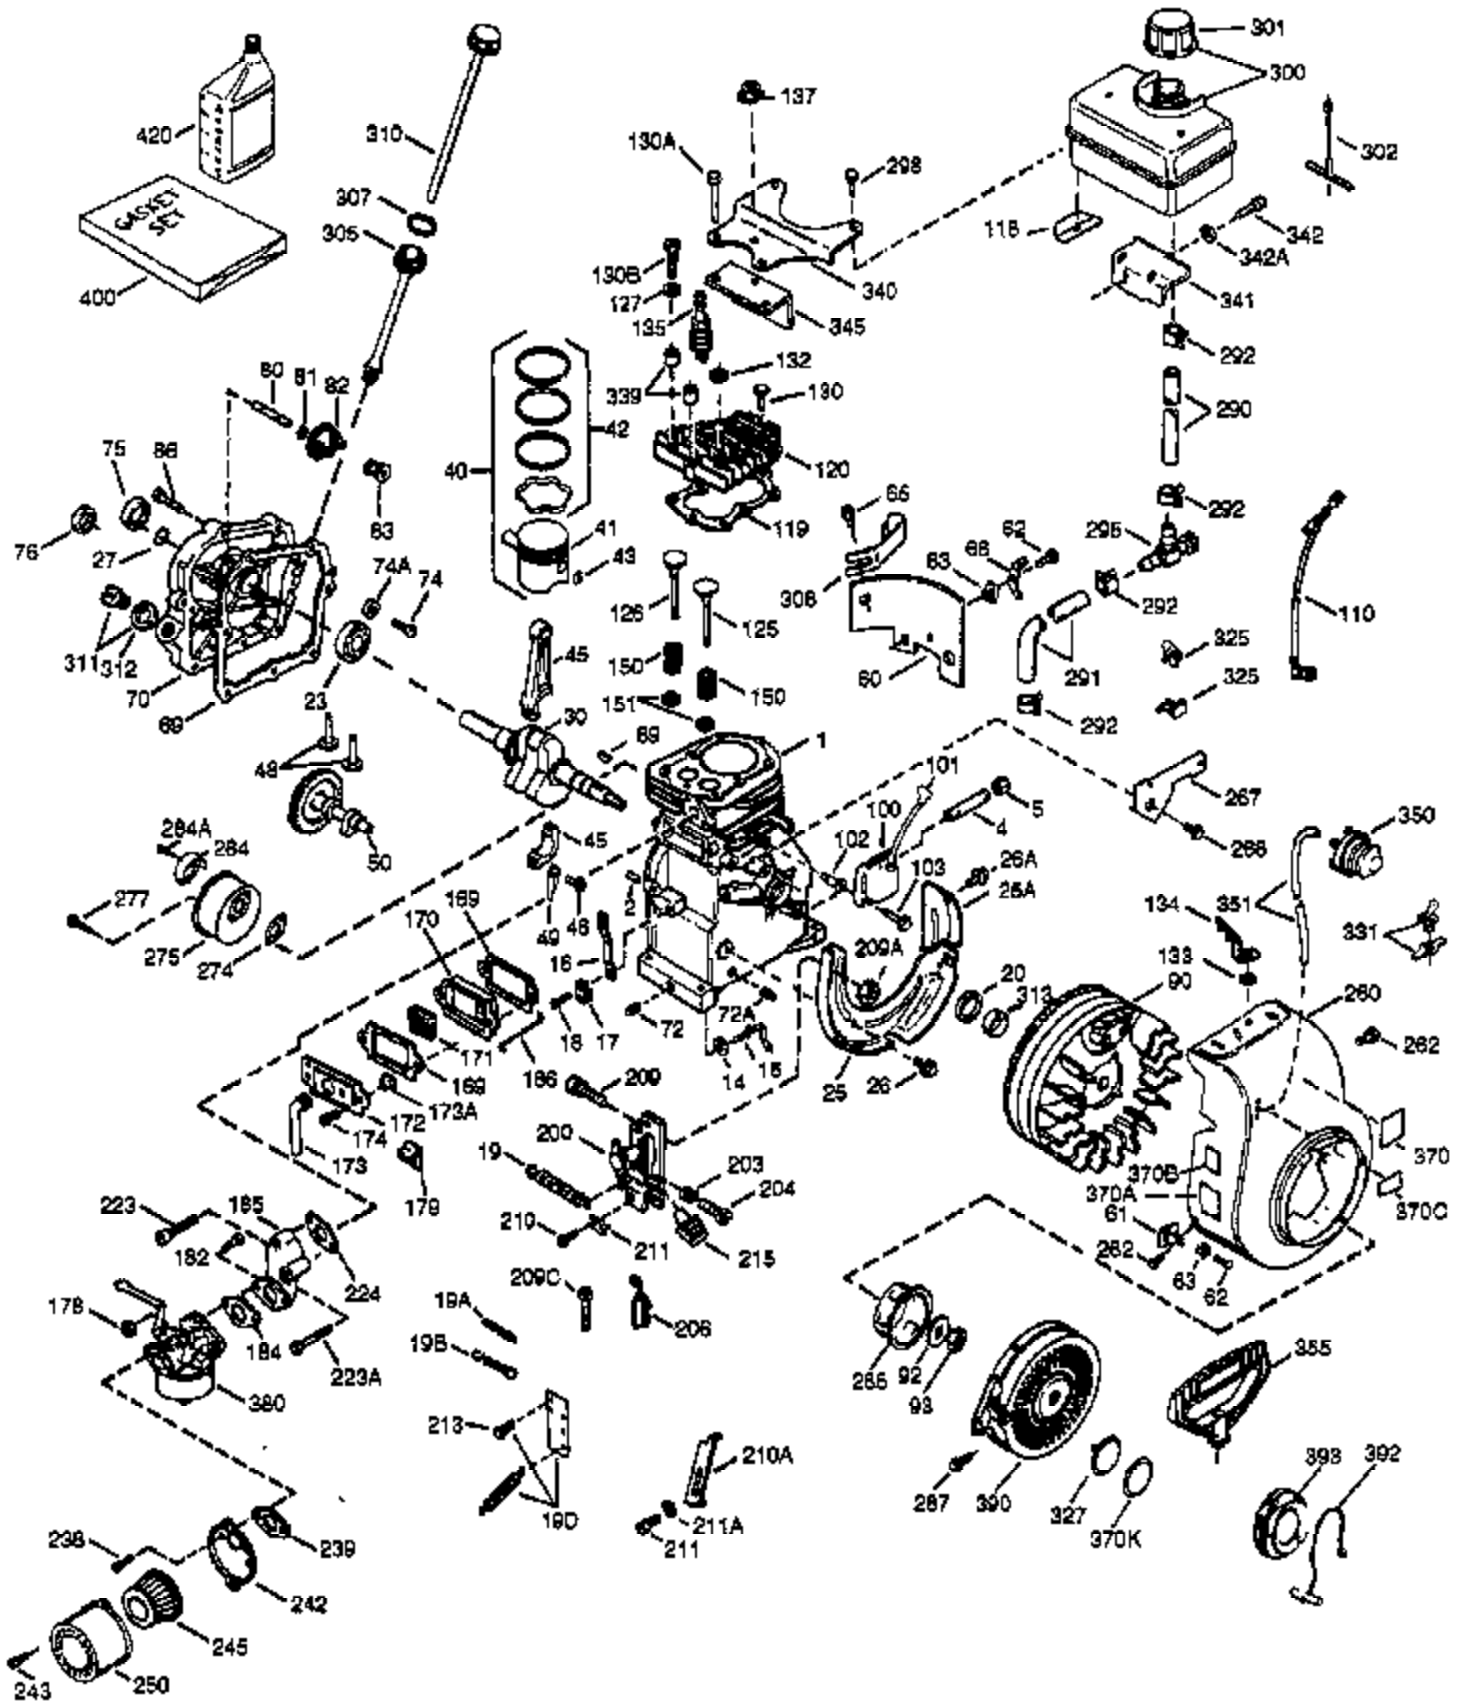

ILLUSTRATION SHOWS TYPICAL PARTS ONLY. ORDER BY PART NUMBER. PARTS NOT LISTED ARE SUPPLIED BY OEM.

VIEW 1 OF 2

Engine Parts List #1

Ref #	Part Number	Qty	Description
1	34708A	1	Cylinder (Incl. 2, 20 & 72)
2	26727	2	Dowel Pin
14	28277	1	Washer
15	31334	1	Governor Rod
16	31510	1	Governor Lever
17	31335	1	Governor Lever Clamp
18	650548	1	Screw, 8-32 x 5/16"
19	31426	1	Extension Spring
20	32600	1	Oil Seal
25A	35883	1	Baffle Extension
25	33342	1	Blower Housing Baffle
26	650561	2	Screw, 1/4-20 x 5/8"
26A	650926	1	Screw, 8-32 x 21/64"
30	34709	1	Crankshaft
40	34514	1	Piston, Pin & Ring Set (Std.)
40	34515	1	Piston, Pin & Ring Set (.010" OS)
40	34516	1	Piston, Pin & Ring Set (.020" OS)
41	32538B	1	Piston & Pin Ass'y. (Std.) (Incl. 43)
41	32548B	1	Piston & Pin Ass'y. (.010" OS) (Incl. 43)
41	32549B	1	Piston & Pin Ass'y. (.020" OS) (Incl. 43)
42	28986	1	Ring Set (Std.)
42	28987	1	Ring Set (.010" OS)
42	28988	1	Ring Set (.020" OS)
43	20381	2	Piston Pin Retaining Ring
45	30963B	1	Connecting Rod Ass'y. (Incl. 46 & 49)
46	32610A	2	Connecting Rod Bolt
48	27241	2	Valve Lifter
49	28594	1	Oil Dipper
50	33149A	1	Camshaft (BCR)
60	29745	1	Blower Housing Extension
65	650128	1	Screw, 10-24 x 1/2"
69	27677A	1	* Cylinder Cover Gasket
70	35863A	1	Cylinder Cover (Incl. 75 thru 83, 311 & 312)
72	27642	2	Oil Drain Plug
75	26208	1	Oil Seal
80	30574A	1	Governor Shaft
81	30590A	1	Washer
82	30591	1	Governor Gear Ass'y. (Incl. 81)
83	30588A	1	Governor Spool
86	650488	7	Screw, 1/4-20 x 1-1/4"
89	610961	1	Flywheel Key
90	611080	1	Flywheel
92	650815	1	Belleville Washer
93	650816	1	Flywheel Nut
100	34443A	1	Solid State Ignition
101	610118	1	Spark Plug Cover
102	650872	2	Stud
103	650814	2	Screw, Torx T-15, 10-24 x 1
110	35182	1	Ground Wire
119	36437	1	* Cylinder Head Gasket
120	36438	1	Cylinder Head (Incl. 131)
125	29313C	1	Exhaust Valve (Std.) (Incl. 151)
125	29315C	1	Exhaust Valve (1/32" OS) (Incl. 151)
126	29314B	1	Intake Valve (Std.) (Incl. 151)
126	29315C	1	Intake Valve (1/32" OS) (Incl. 151)
130	6021A	3	Screw, 5/16-18 x 1-1/2"
131	650694A	5	Screw, 5/16-18 x 2"
135	33636	1	Resistor Spark Plug (RJ17LM)