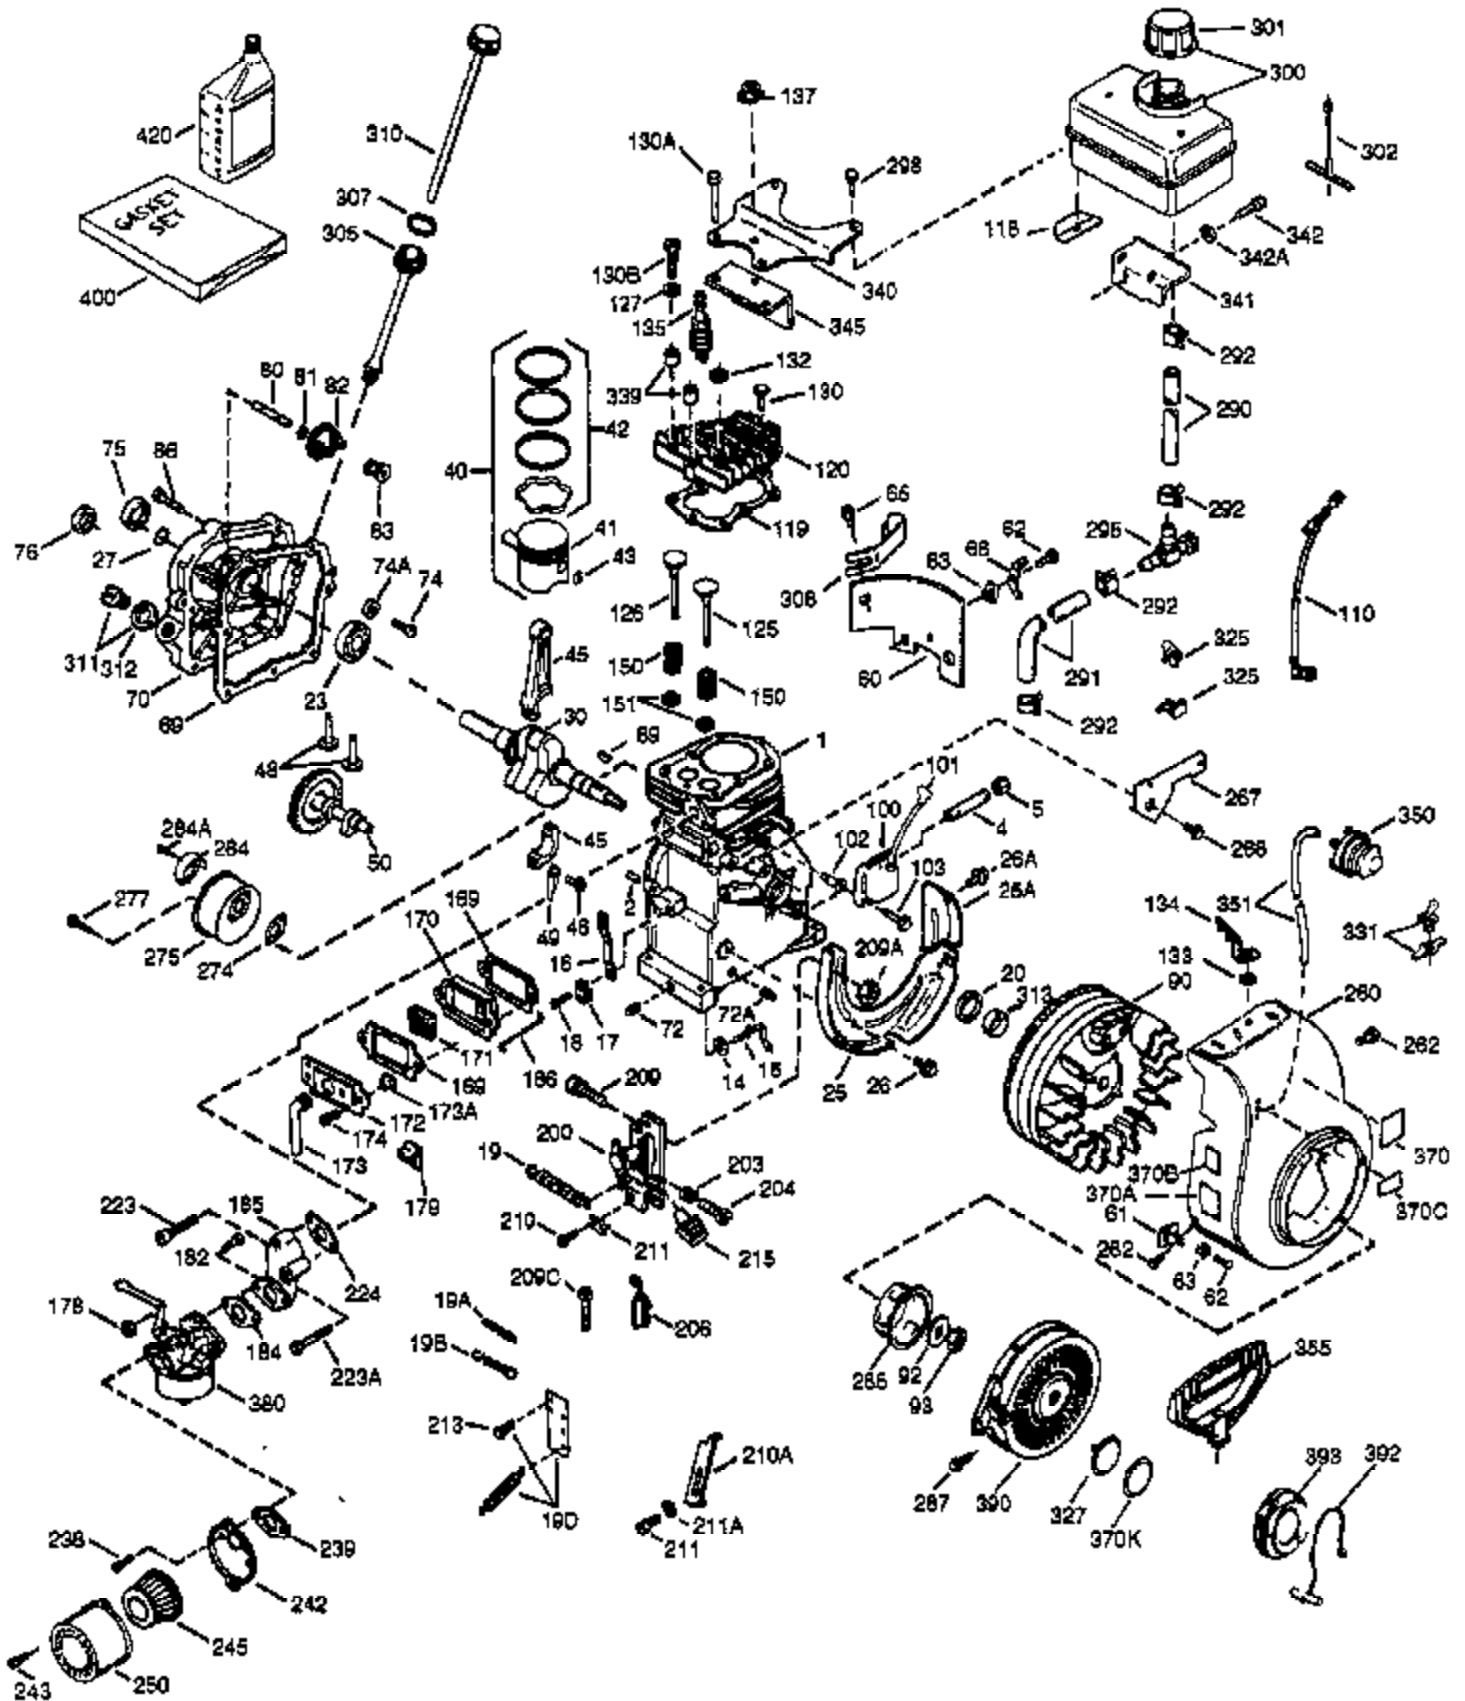

ILLUSTRATION SHOWS TYPICAL PARTS ONLY. ORDER BY PART NUMBER. PARTS NOT LISTED ARE SUPPLIED BY OEM.

VIEW 1 OF 2

Engine Parts List #1

Ref #	Part Number	Qty	Description
1	34708A	1	Cylinder (Incl. 2, 20 & 72)
2	26727	2	Dowel Pin
14	28277	1	Washer
15	31334	1	Governor Rod
16	31510	1	Governor Lever
17	31335	1	Governor Lever Clamp
18	650548	1	Screw, 8-32 x 5/16"
19	31426	1	Extension Spring
20	32600	1	Oil Seal
25	33342	1	Blower Housing Baffle
25A	35883	1	Baffle Extension
26A	650926	1	Screw, 8-32 x 21/64"
26	650561	2	Screw, 1/4-20 x 5/8"
30	34709	1	Crankshaft
40	34514	1	Piston, Pin & Ring Set (Std.)
40	34515	1	Piston, Pin & Ring Set (.010" OS)
40	34516	1	Piston, Pin & Ring Set (.020" OS)
41	32538B	1	Piston & Pin Ass'y. (Std.) (Incl. 43)
41	32548B	1	Piston & Pin Ass'y. (.010" OS) (Incl. 43)
41	32549B	1	Piston & Pin Ass'y. (.020" OS) (Incl. 43)
42	28986	1	Ring Set (Std.)
42	28987	1	Ring Set (.010" OS)
42	28988	1	Ring Set (.020" OS)
43	20381	2	Piston Pin Retaining Ring
45	30963B	1	Connecting Rod Ass'y. (Incl. 46 & 49)
46	32610A	2	Connecting Rod Bolt
48	27241	2	Valve Lifter
49	28594	1	Oil Dipper
50	33149A	1	Camshaft (BCR)
60	29745	1	Blower Housing Extension
65	650128	1	Screw, 10-24 x 1/2"
69	27677A	1	* Cylinder Cover Gasket
70	35863A	1	Cylinder Cover (Incl. 75 thru 83, 311 & 312)
72	27642	2	Oil Drain Plug
75	26208	1	Oil Seal
80	30574A	1	Governor Shaft
81	30590A	1	Washer
82	30591	1	Governor Gear Ass'y. (Incl. 81)
83	30588A	1	Governor Spool
86	650488	7	Screw, 1/4-20 x 1-1/4"
89	610961	1	Flywheel Key
90	611080	1	Flywheel
92	650815	1	Belleville Washer
93	650816	1	Flywheel Nut
100	34443A	1	Solid State Ignition
101	610118	1	Spark Plug Cover
102	650872	2	Solid State Mounting Stud
103	650814	2	Screw, Torx T-15, 10-24 x 1
110	35182	1	Ground Wire
119	29953C	1	* Cylinder Head Gasket
120	30579A	1	Cylinder Head (Incl. 130)
125	29313C	1	Exhaust Valve (Std.) (Incl. 151)
125	29315C	1	Exhaust Valve (1/32" OS) (Incl. 151)
126	29314B	1	Intake Valve (Std.) (Incl. 151)
126	29315C	1	Intake Valve (1/32" OS) (Incl. 151)
130	650694A	5	Screw, 5/16-18 x 2"
131	6021A	3	Screw, 5/16-18 x 1-1/2"
135	33636	1	Resistor Spark Plug (RJ17LM)